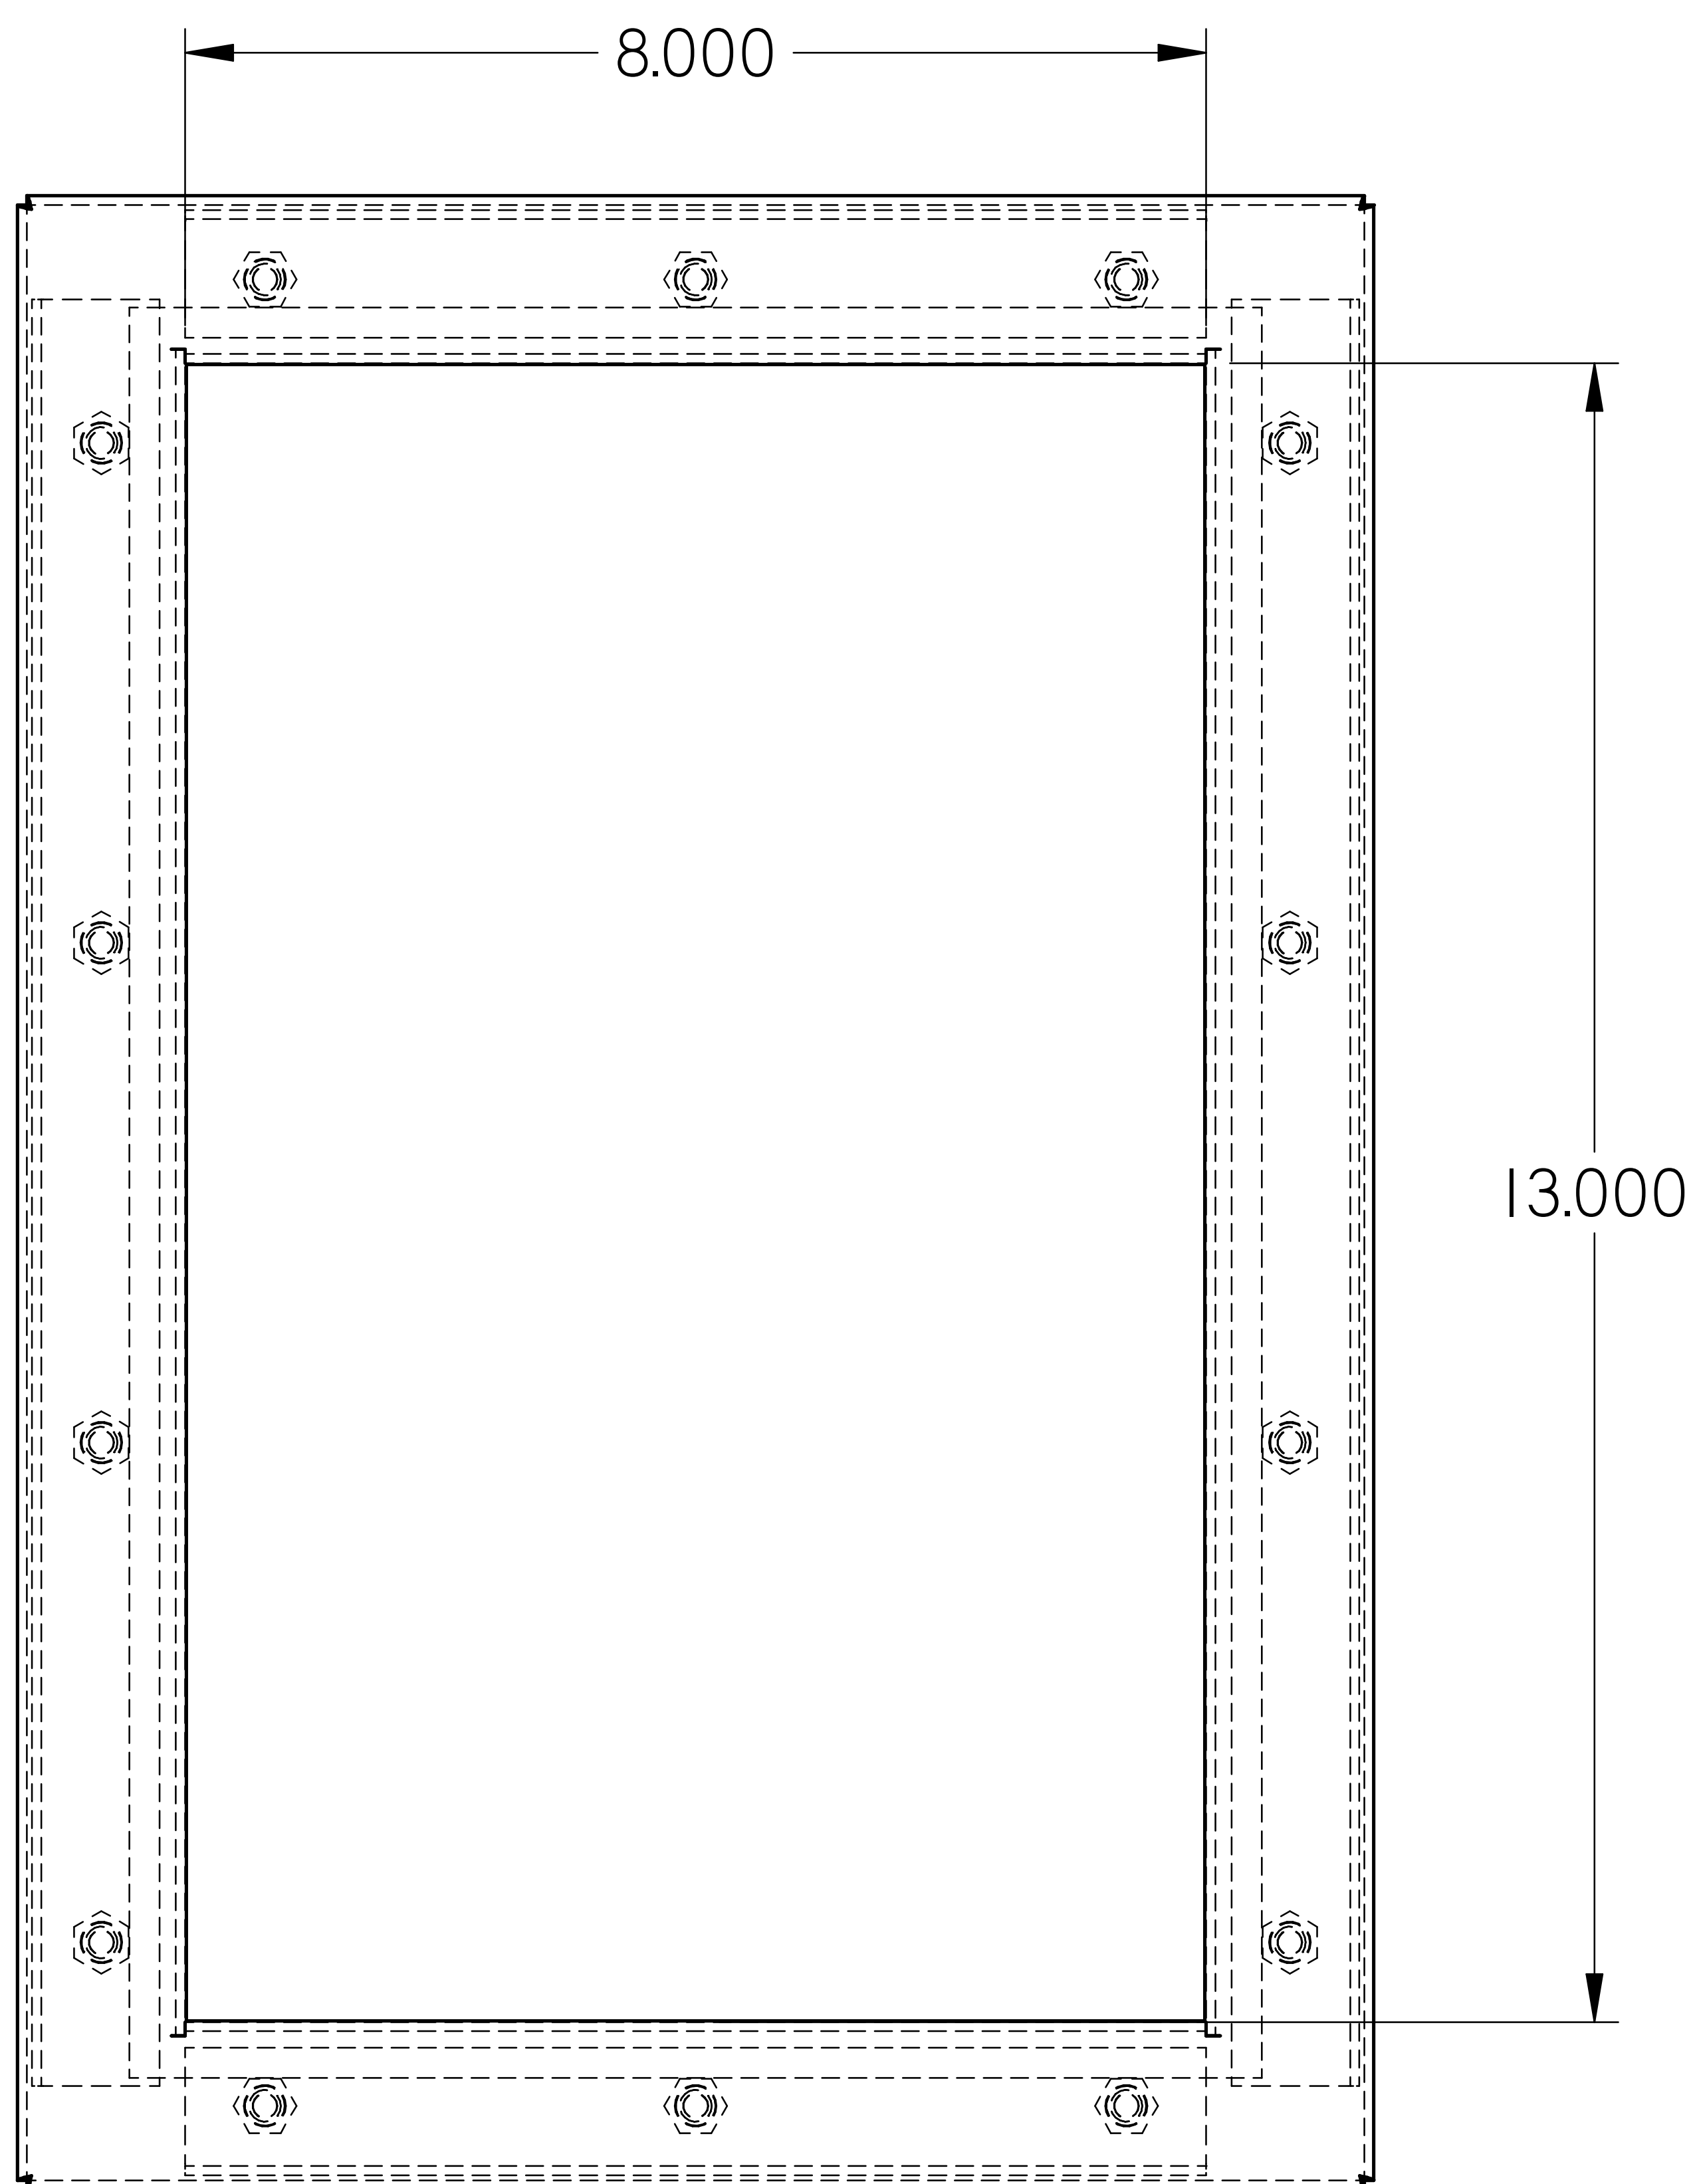

PART No. 1481WN4SS1308

for more information visit
www.hammmfg.com

Data subject to change without notice

ISOMETRIC VIEW

TOP VIEW

FRONT VIEW

SIDE VIEW

BACK VIEW