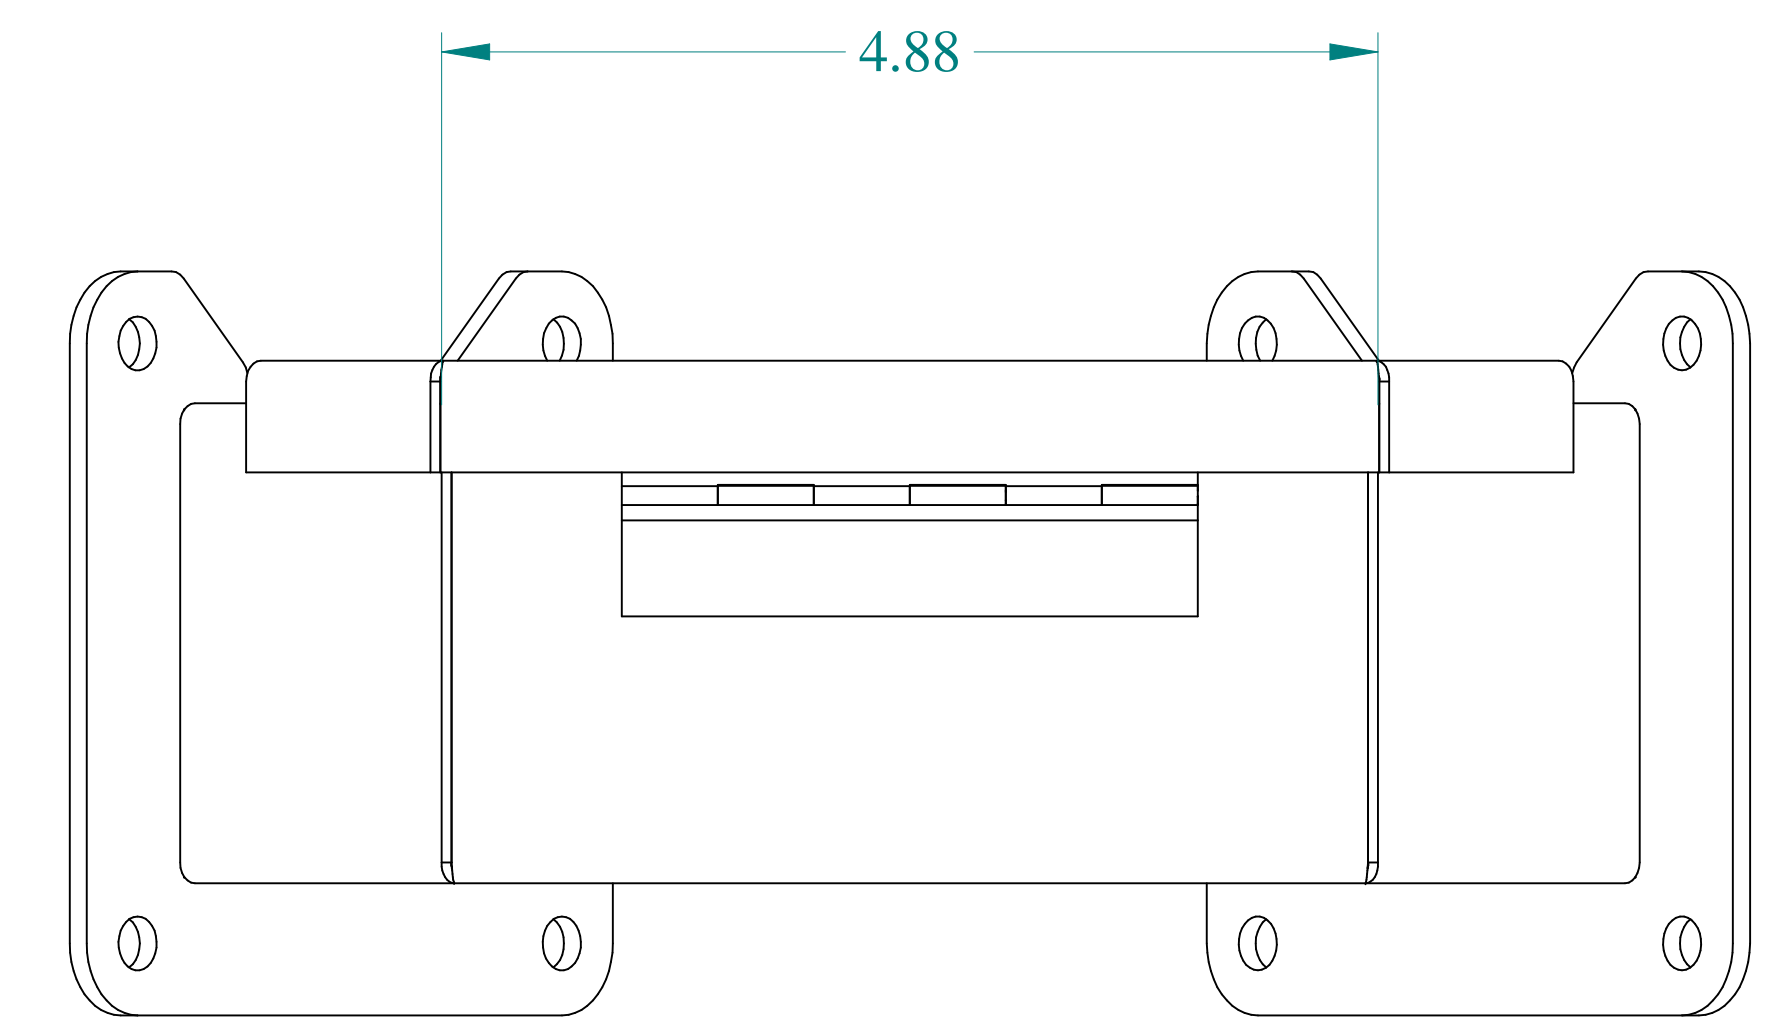

TOP VIEW

ISOMETRIC VIEWS

Data subject to change without notice.

Part # : 1485B9N

Date : Mar. 24, 2019

Link: www.hammg.com/1485B9N