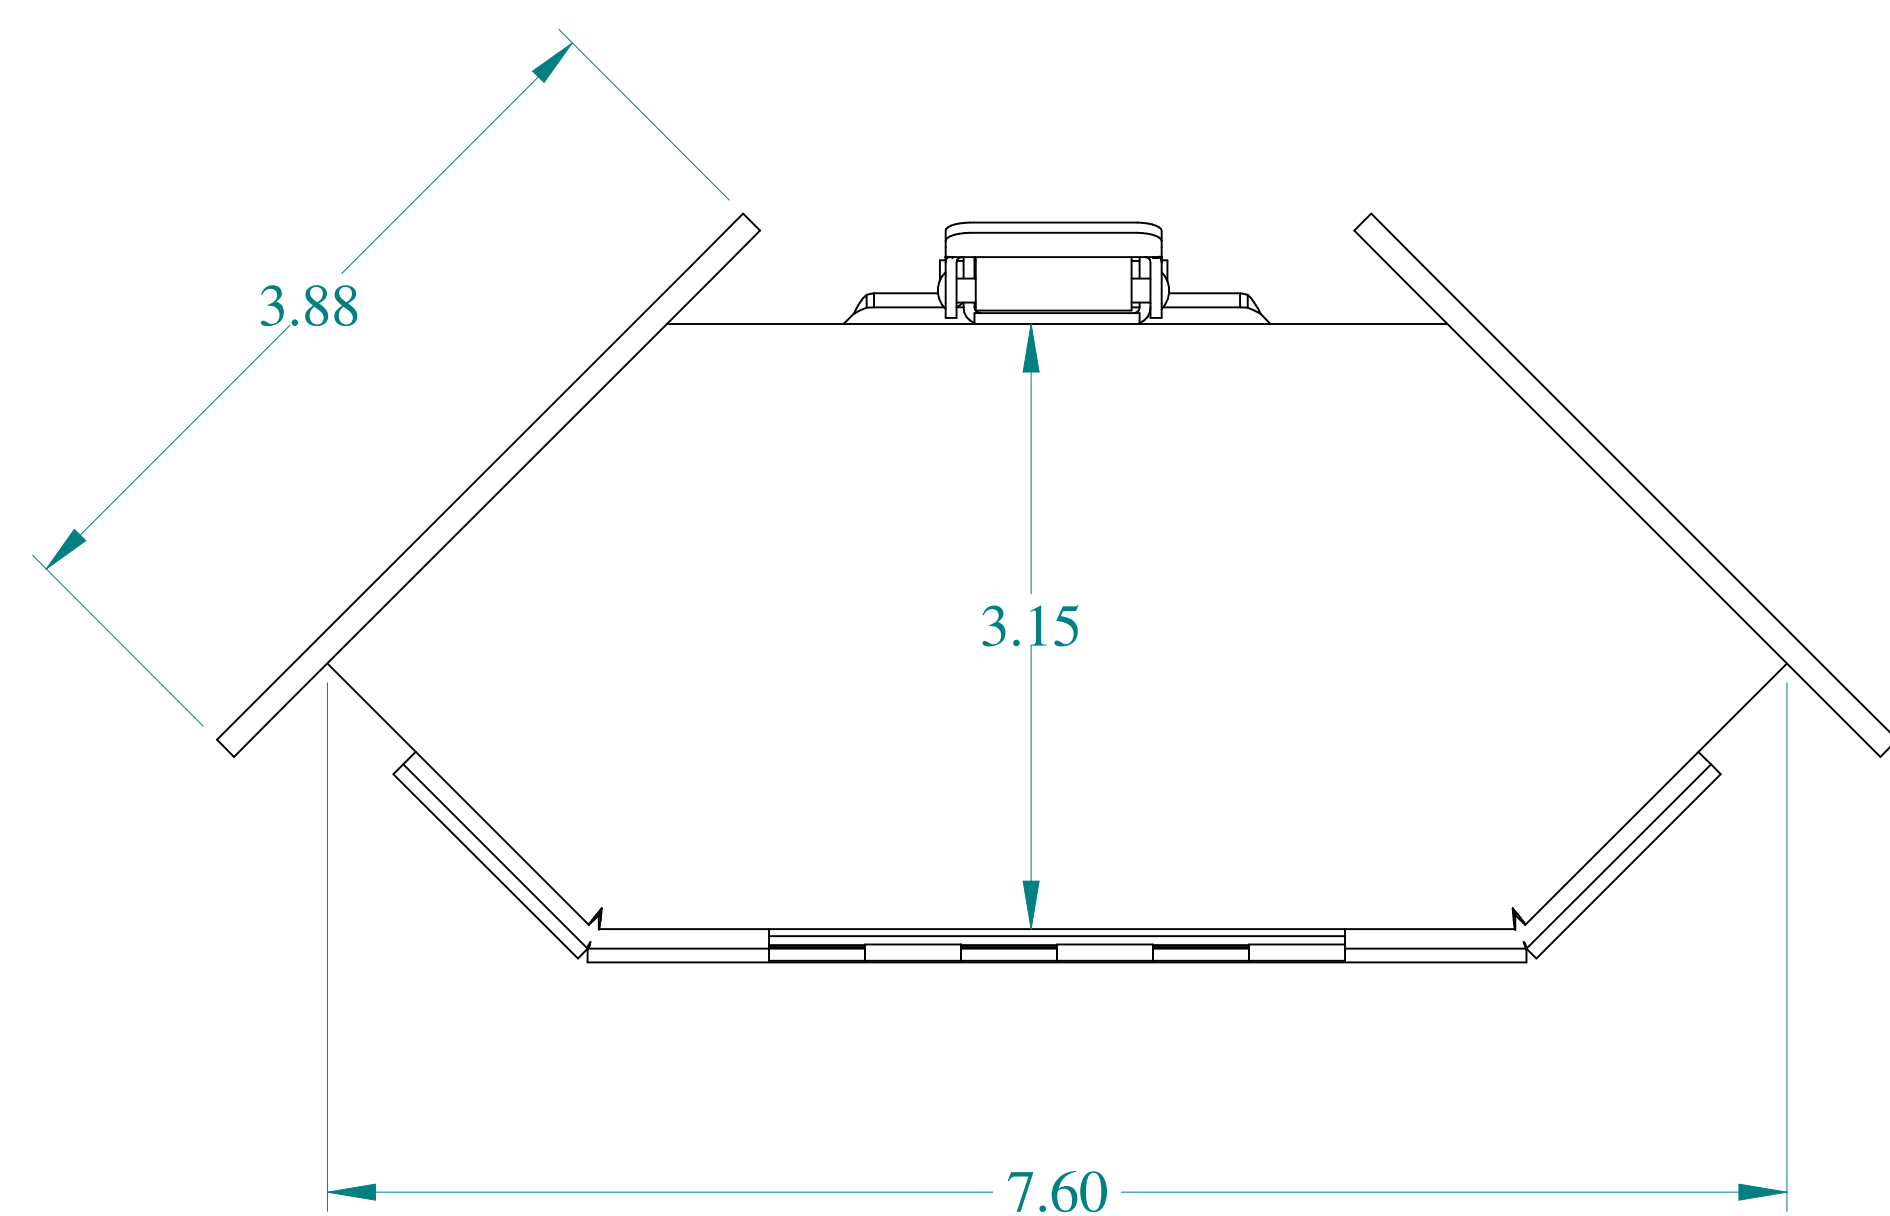

TOP VIEW

ISOMETRIC VIEWS

Data subject to change without notice.

Part # : 1485B9N

Date : Mar. 24, 2019

Link: www.hammg.com/1485B9N