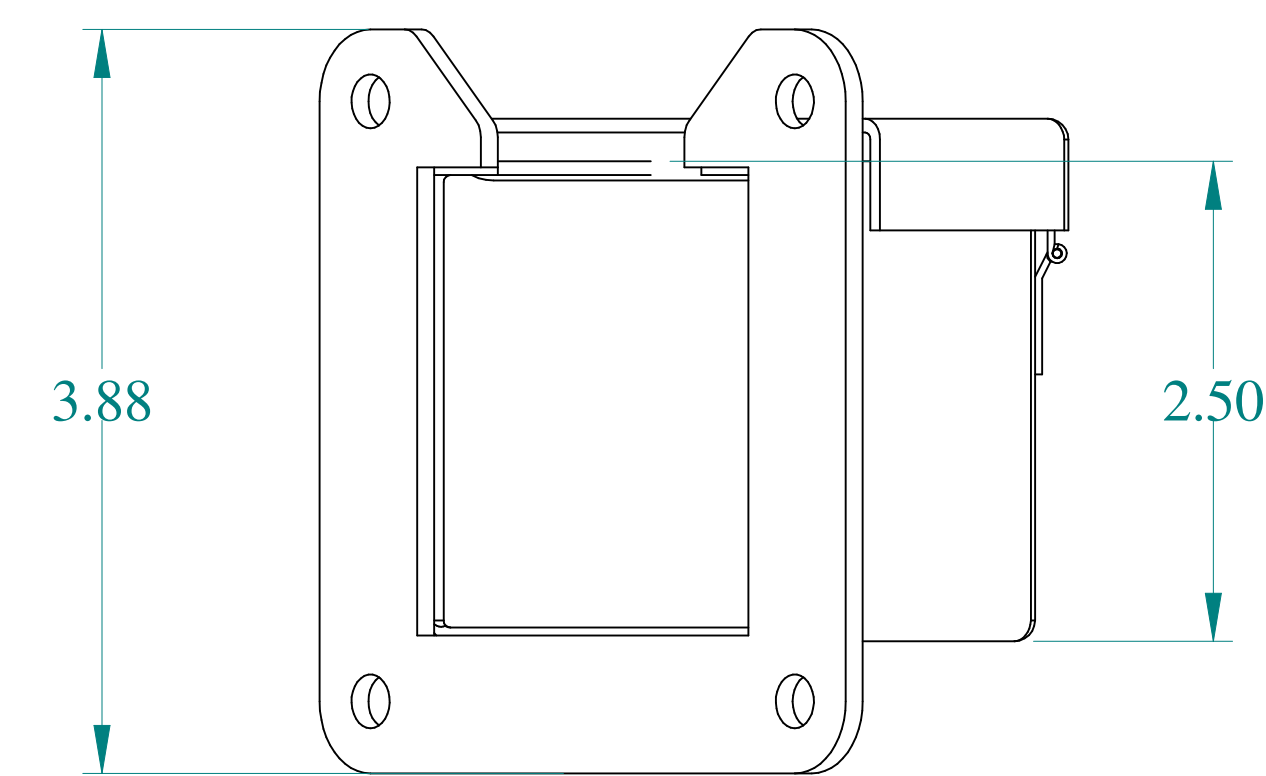

TOP VIEW

ISOMETRIC VIEWS

Data subject to change without notice.

Part # : 1485B9N

Date : Mar. 24, 2019

Link: www.hammg.com/1485B9N