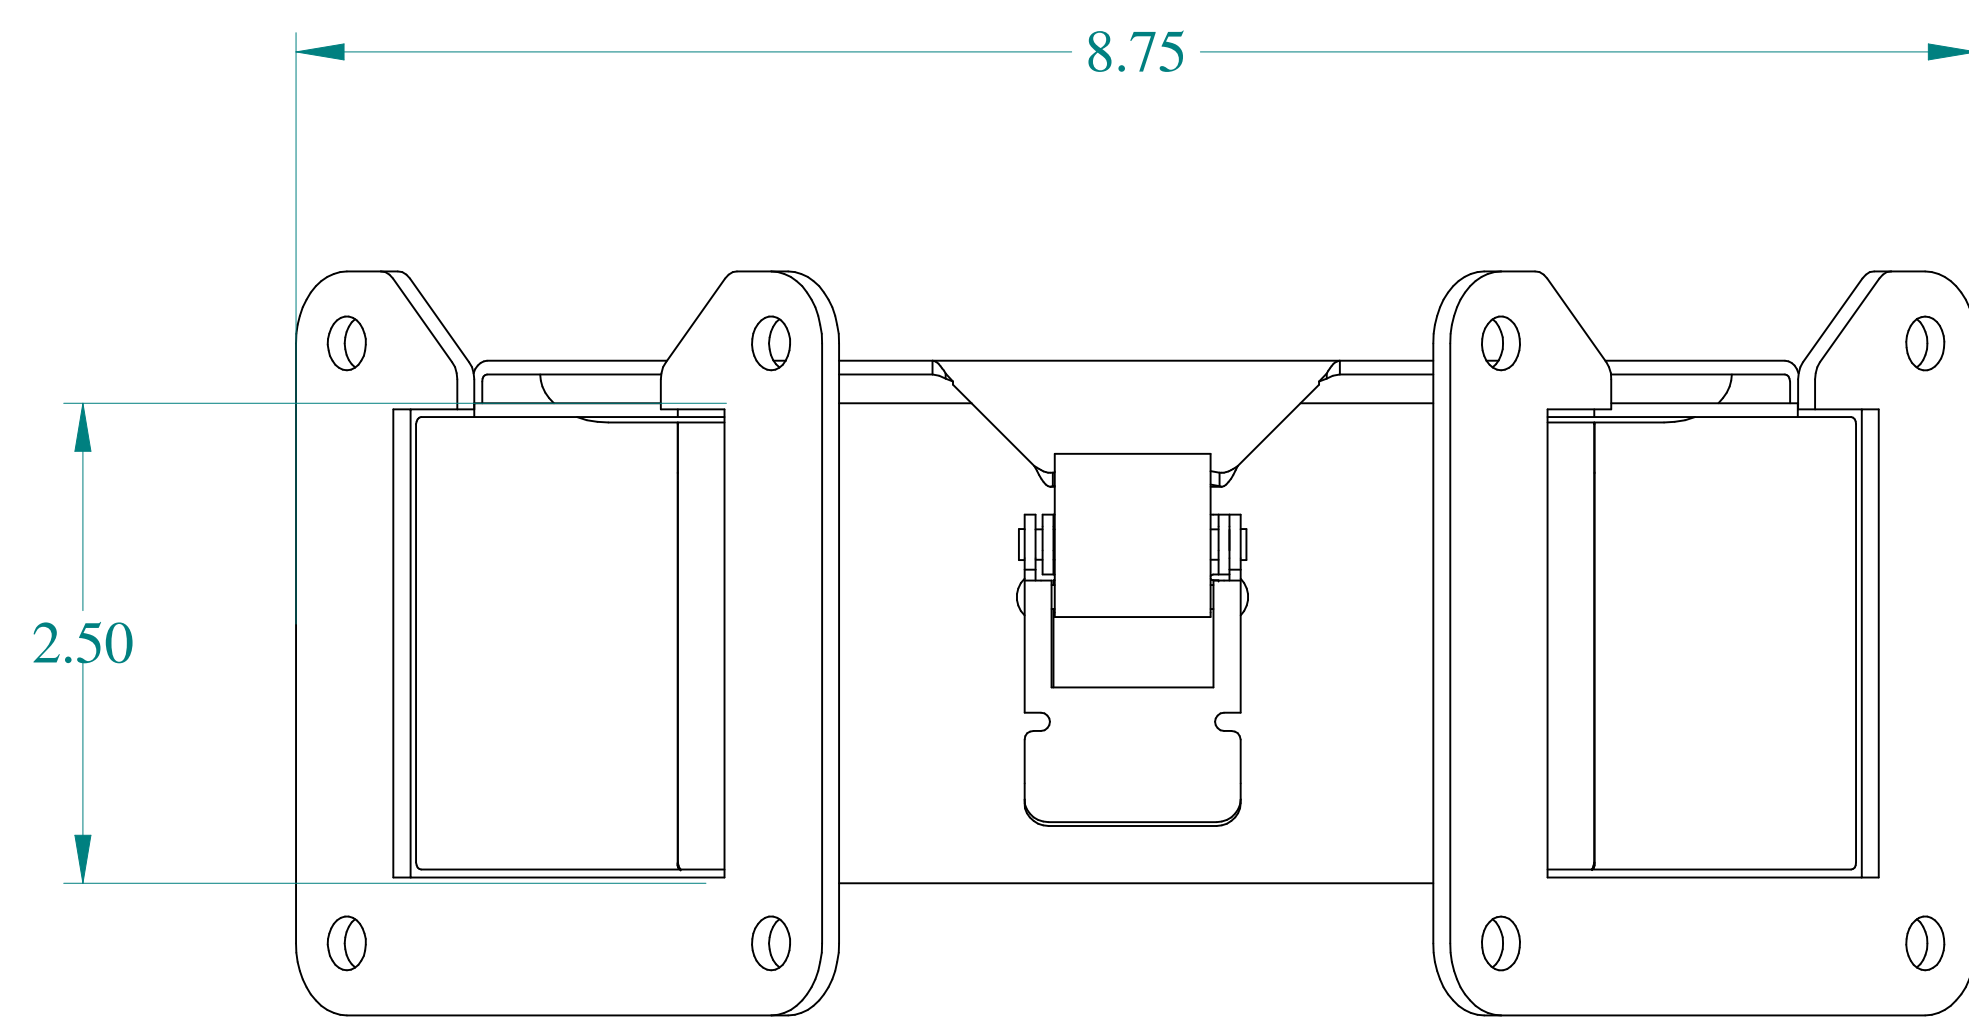

TOP VIEW

ISOMETRIC VIEWS

Data subject to change without notice.

Part # : 1485B9N

Date : Mar. 24, 2019

Link: www.hammg.com/1485B9N