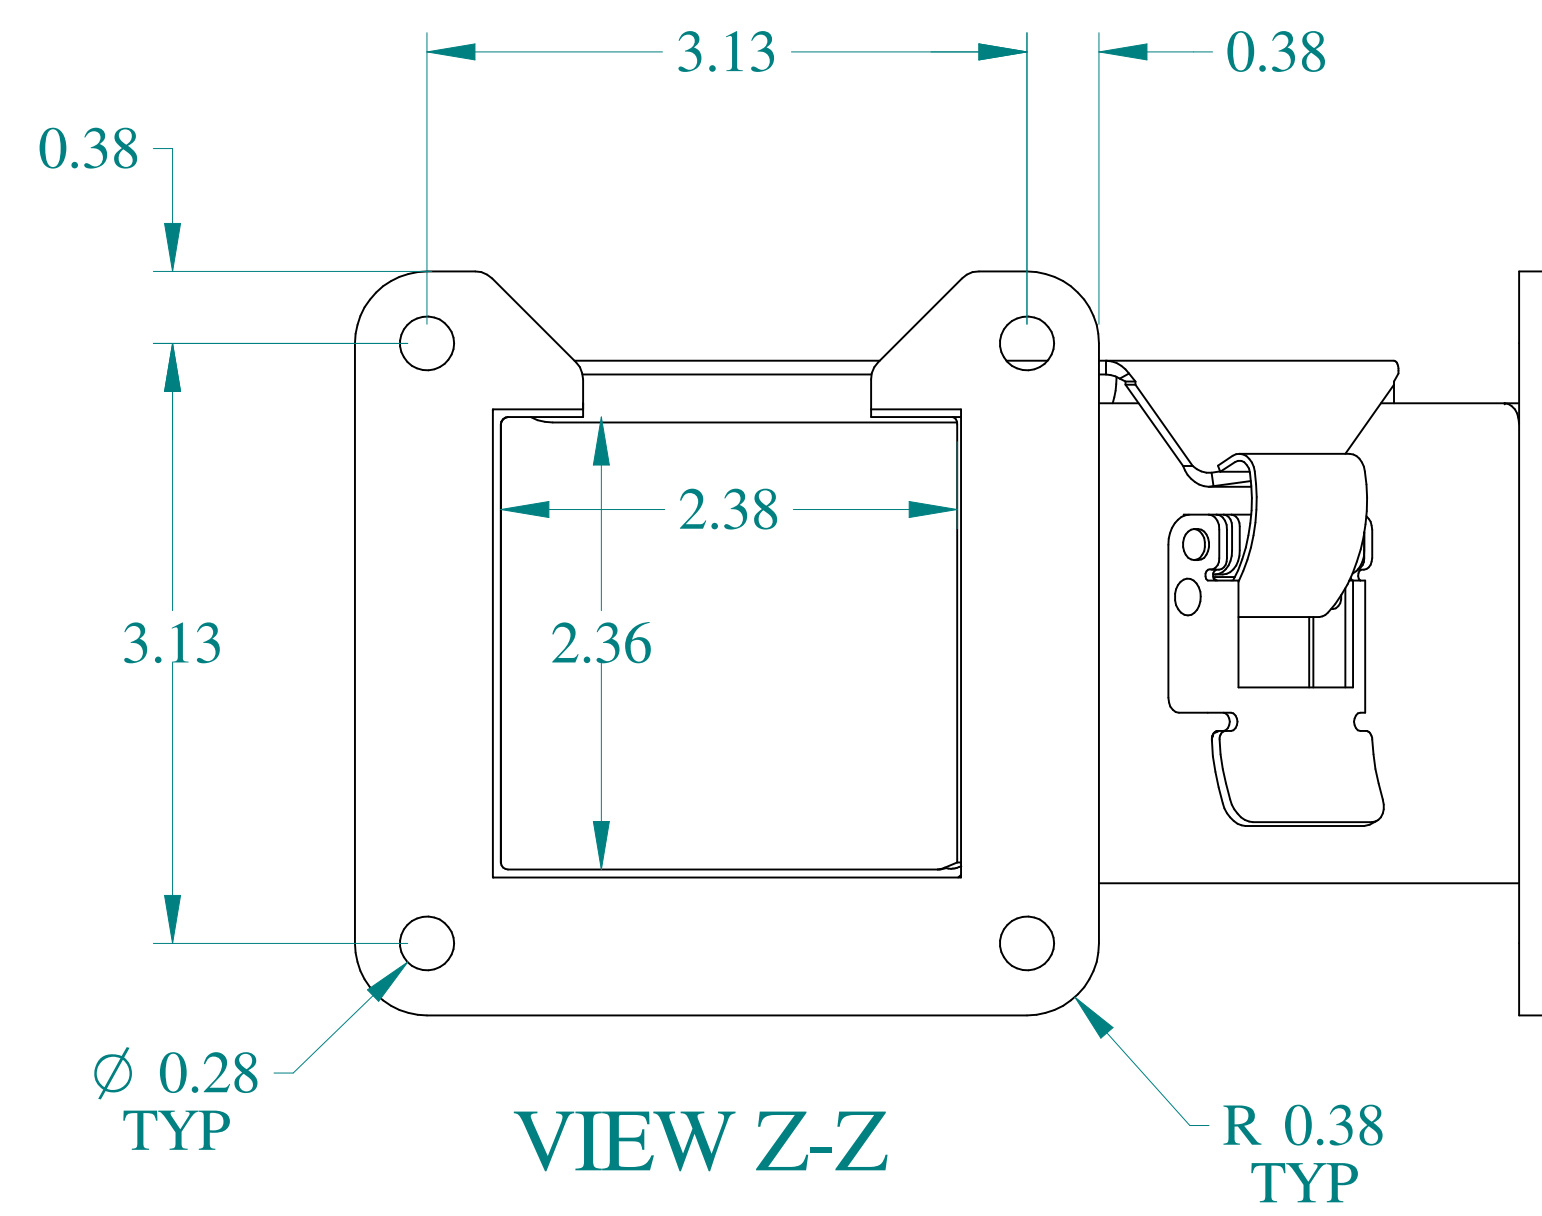

TOP VIEW

ISOMETRIC VIEWS

Data subject to change without notice.

Part # : 1485B9N

Date : Mar. 24, 2019

Link: www.hammg.com/1485B9N