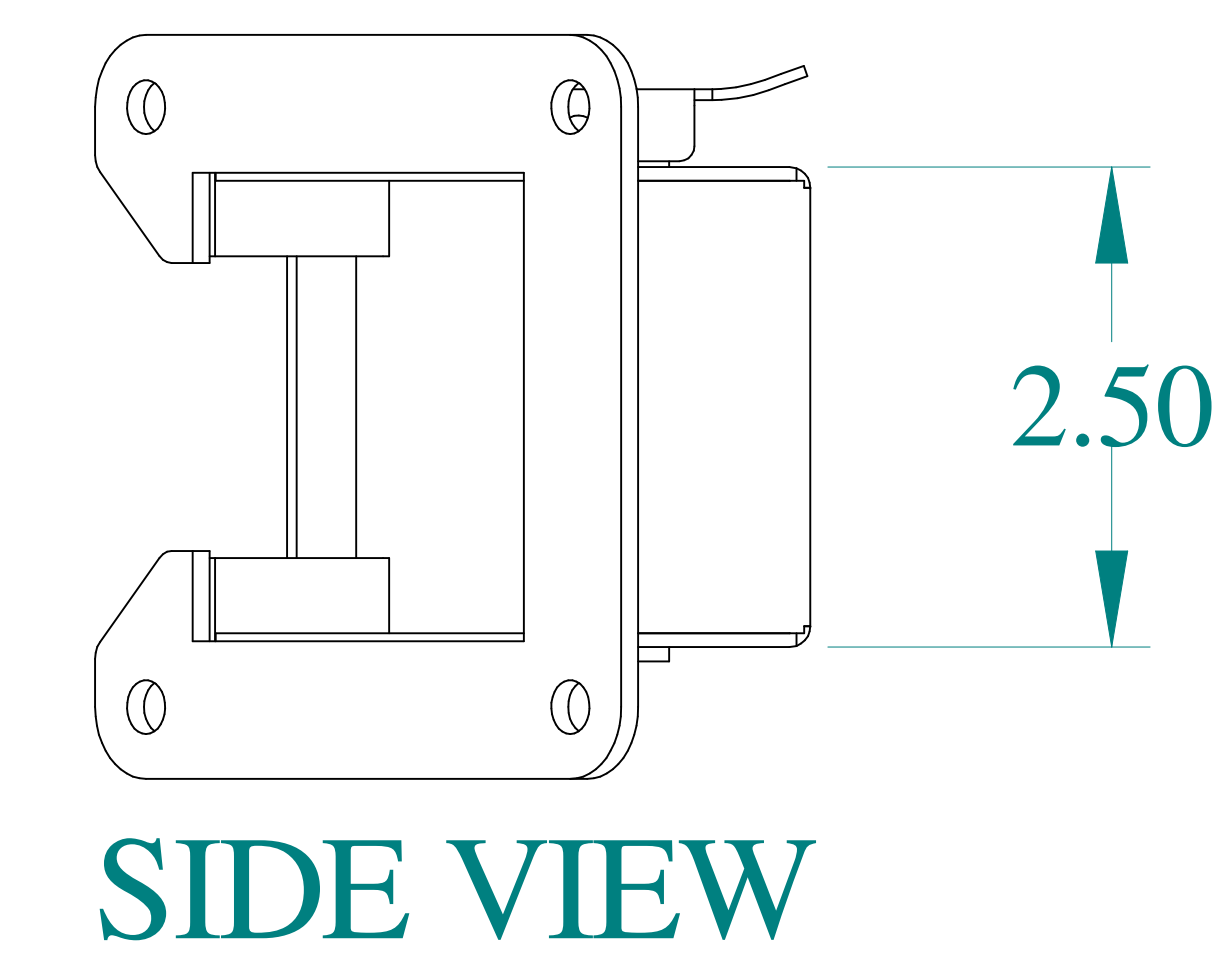

ISOMETRIC VIEWS

FRONT VIEW

SIDE VIEW

BACK VIEW

BOTTOM VIEW

Data subject to change without notice.

Part # : 1485B9P

Date : Apr. 22, 2019