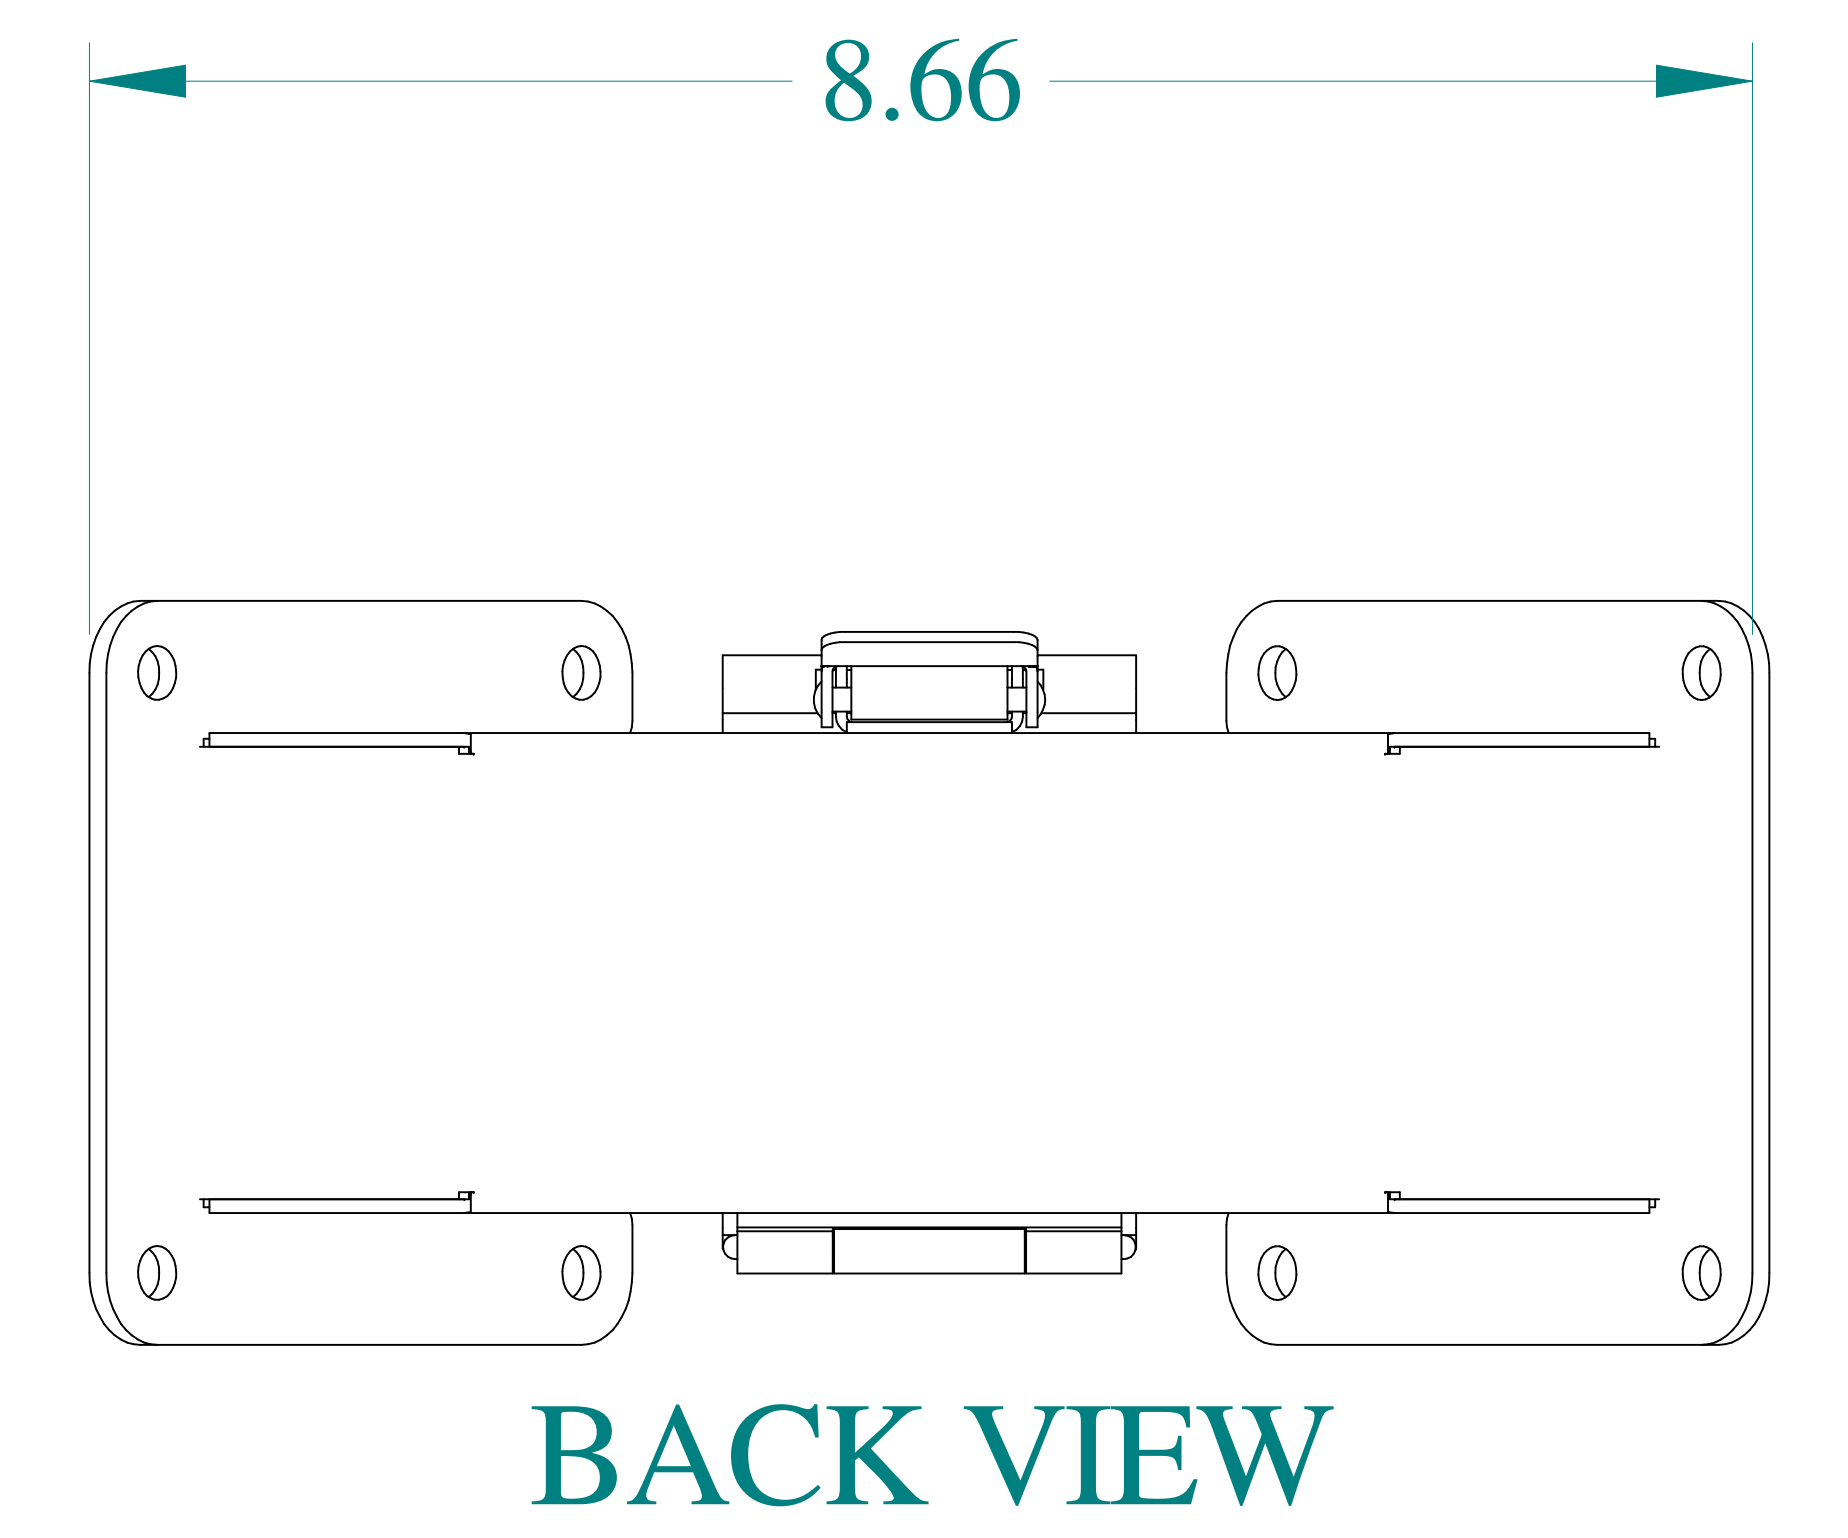

ISOMETRIC VIEWS

FRONT VIEW

SIDE VIEW

BACK VIEW

BOTTOM VIEW

Data subject to change without notice.

Part # : 1485B9P

Date : Apr. 22, 2019