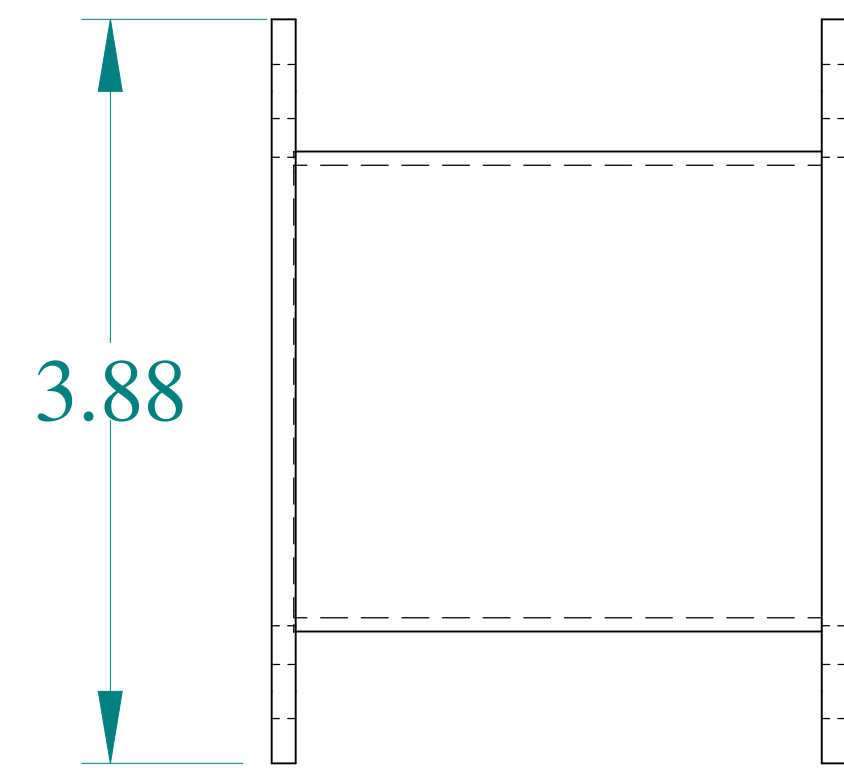

TOP VIEW

ISOMETRIC VIEWS

SIDE VIEW

FRONT VIEW

SIDE VIEW

BOTTOM VIEW

Data subject to change without notice.

Part #: 1485BM3