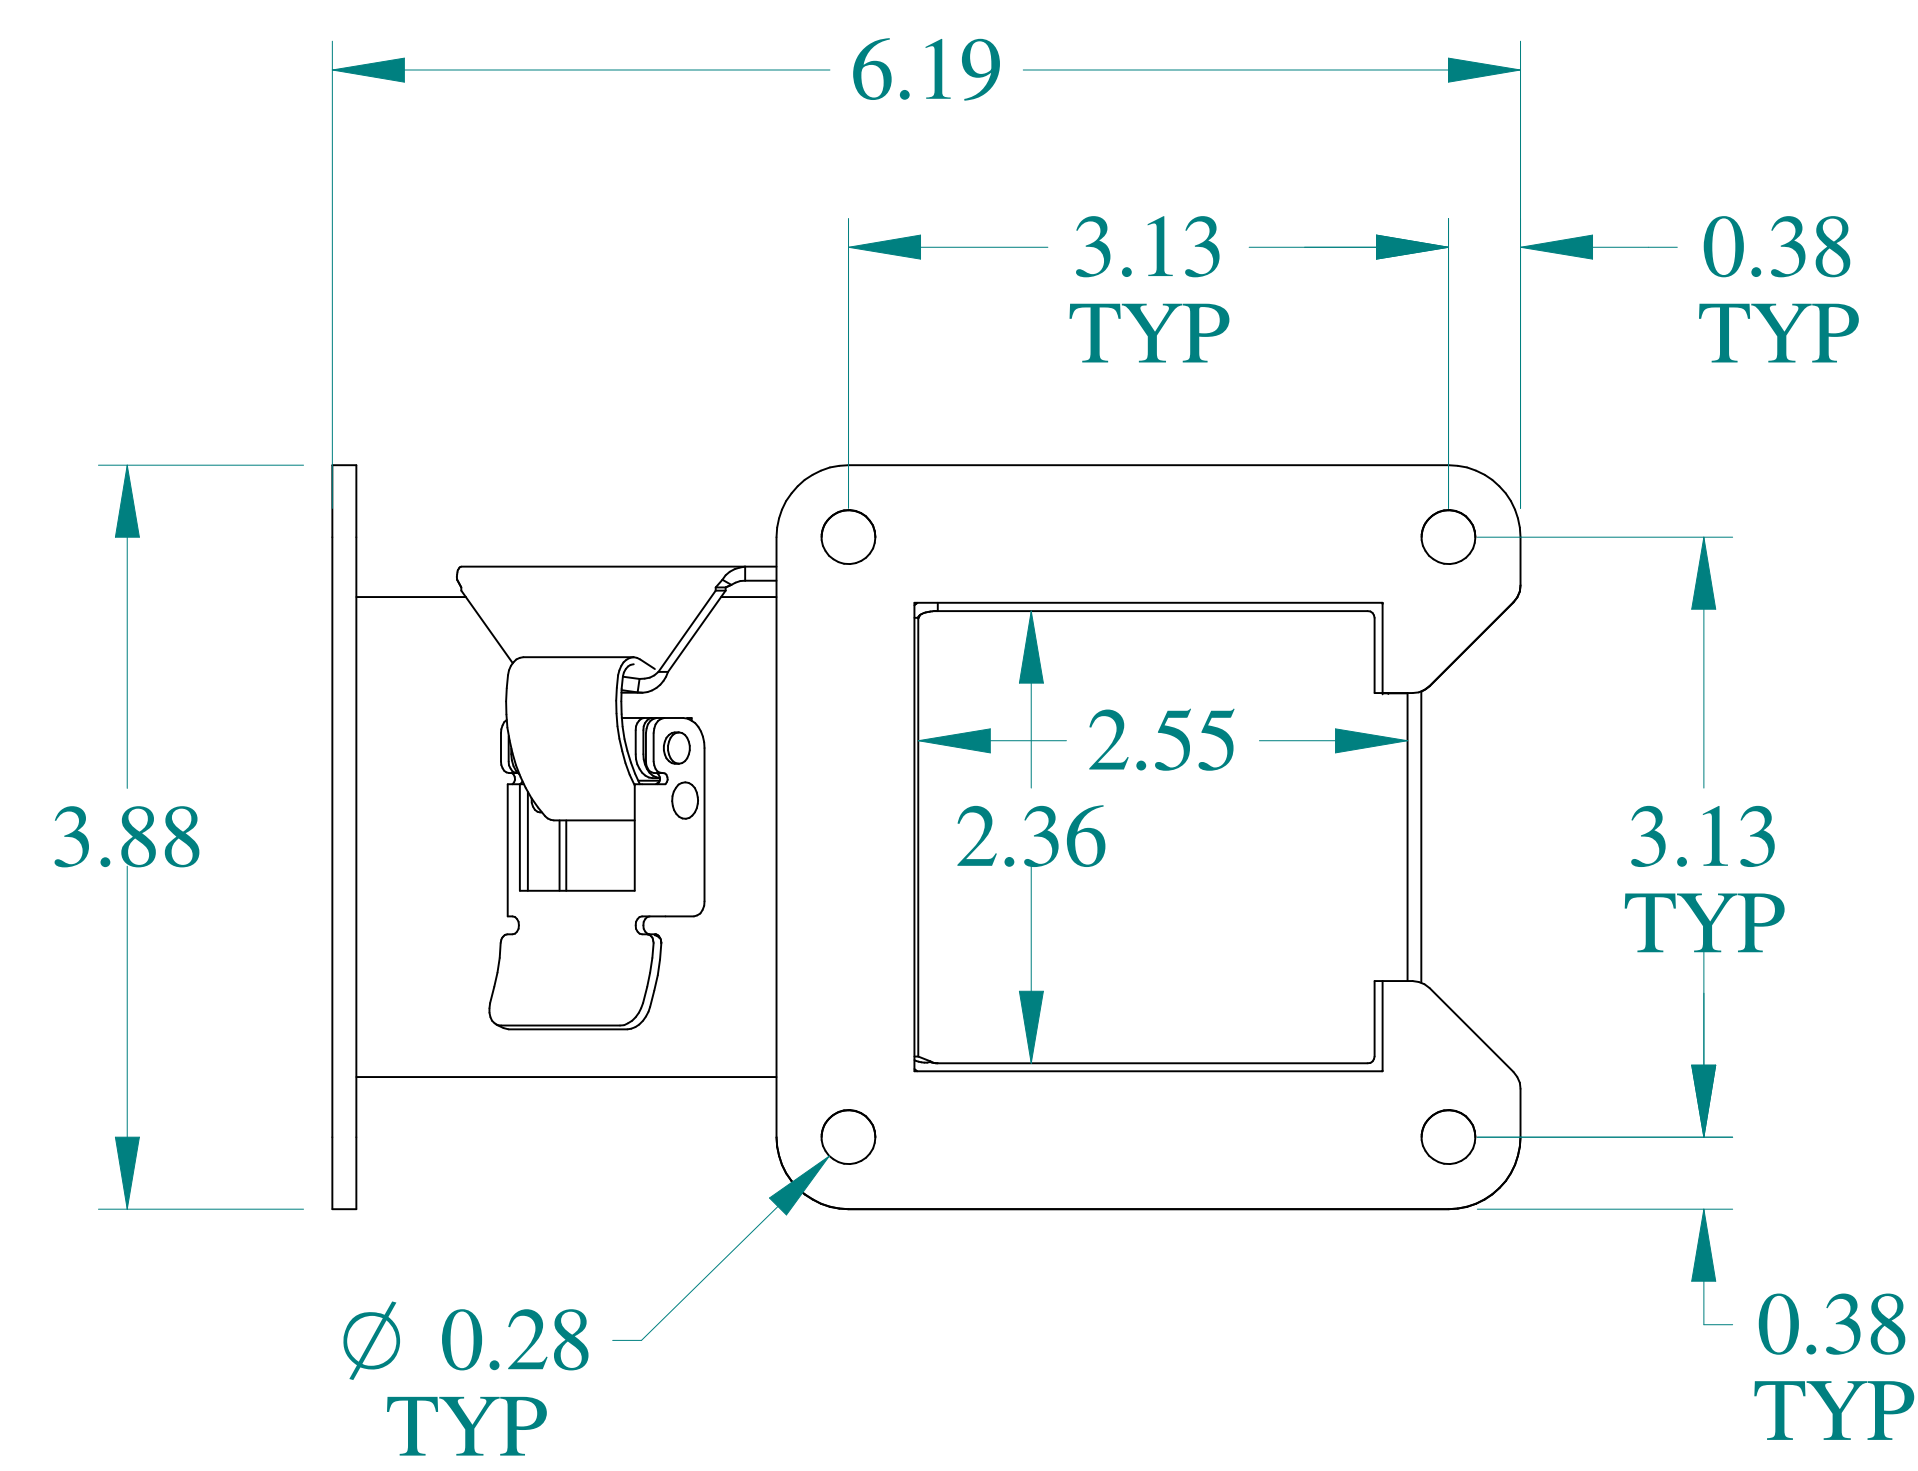

TOP VIEW

ISOMETRIC VIEWS

SIDE VIEW

FRONT VIEW

SIDE VIEW

BACK VIEW

BOTTOM VIEW

Data subject to change without notice.

Part # : 1485BTQ

Date : Mar. 22, 2019

Link: www.hammg.com/1485BTQ