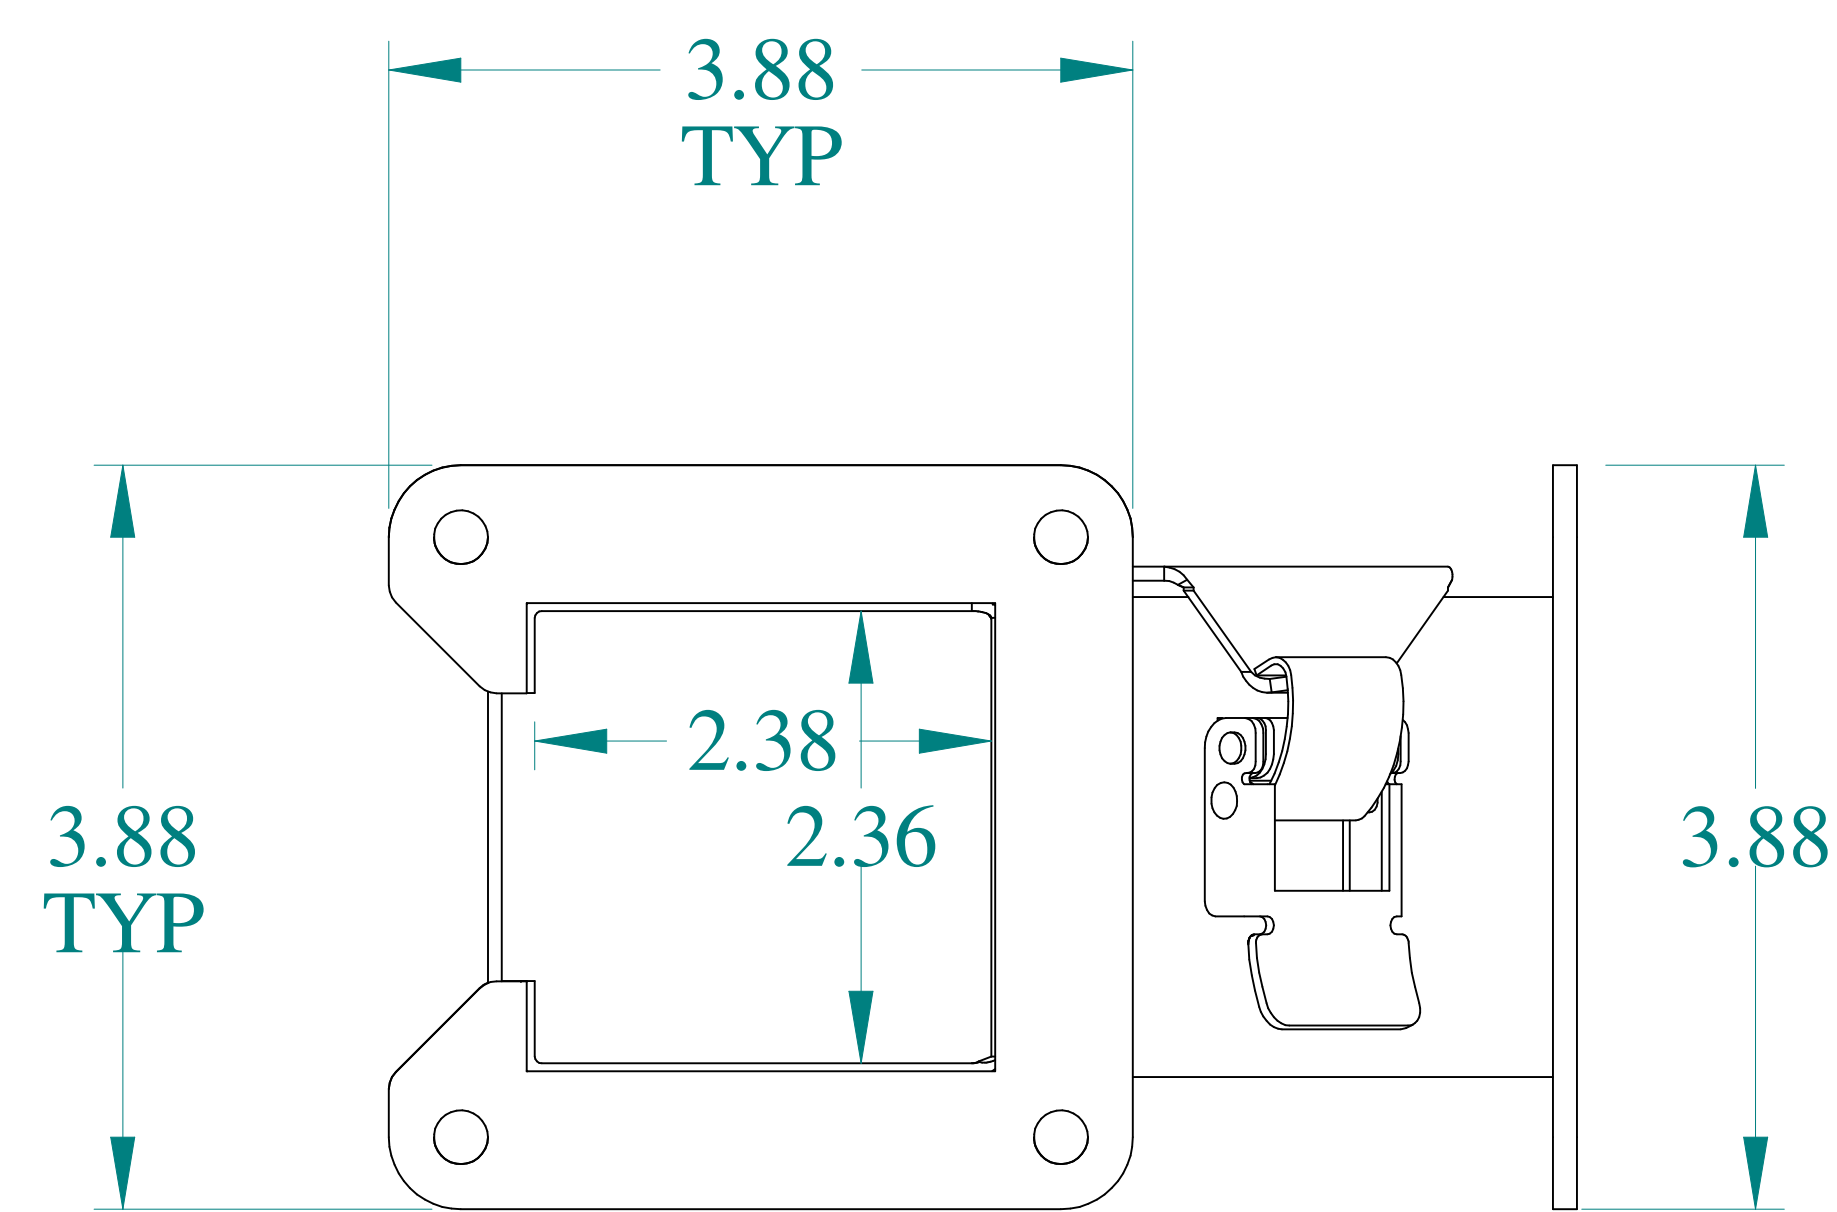

TOP VIEW

ISOMETRIC VIEWS

SIDE VIEW

FRONT VIEW

SIDE VIEW

BACK VIEW

BOTTOM VIEW

Data subject to change without notice.

Part # : 1485BTQ

Date : Mar. 22, 2019

Link: www.hammg.com/1485BTQ