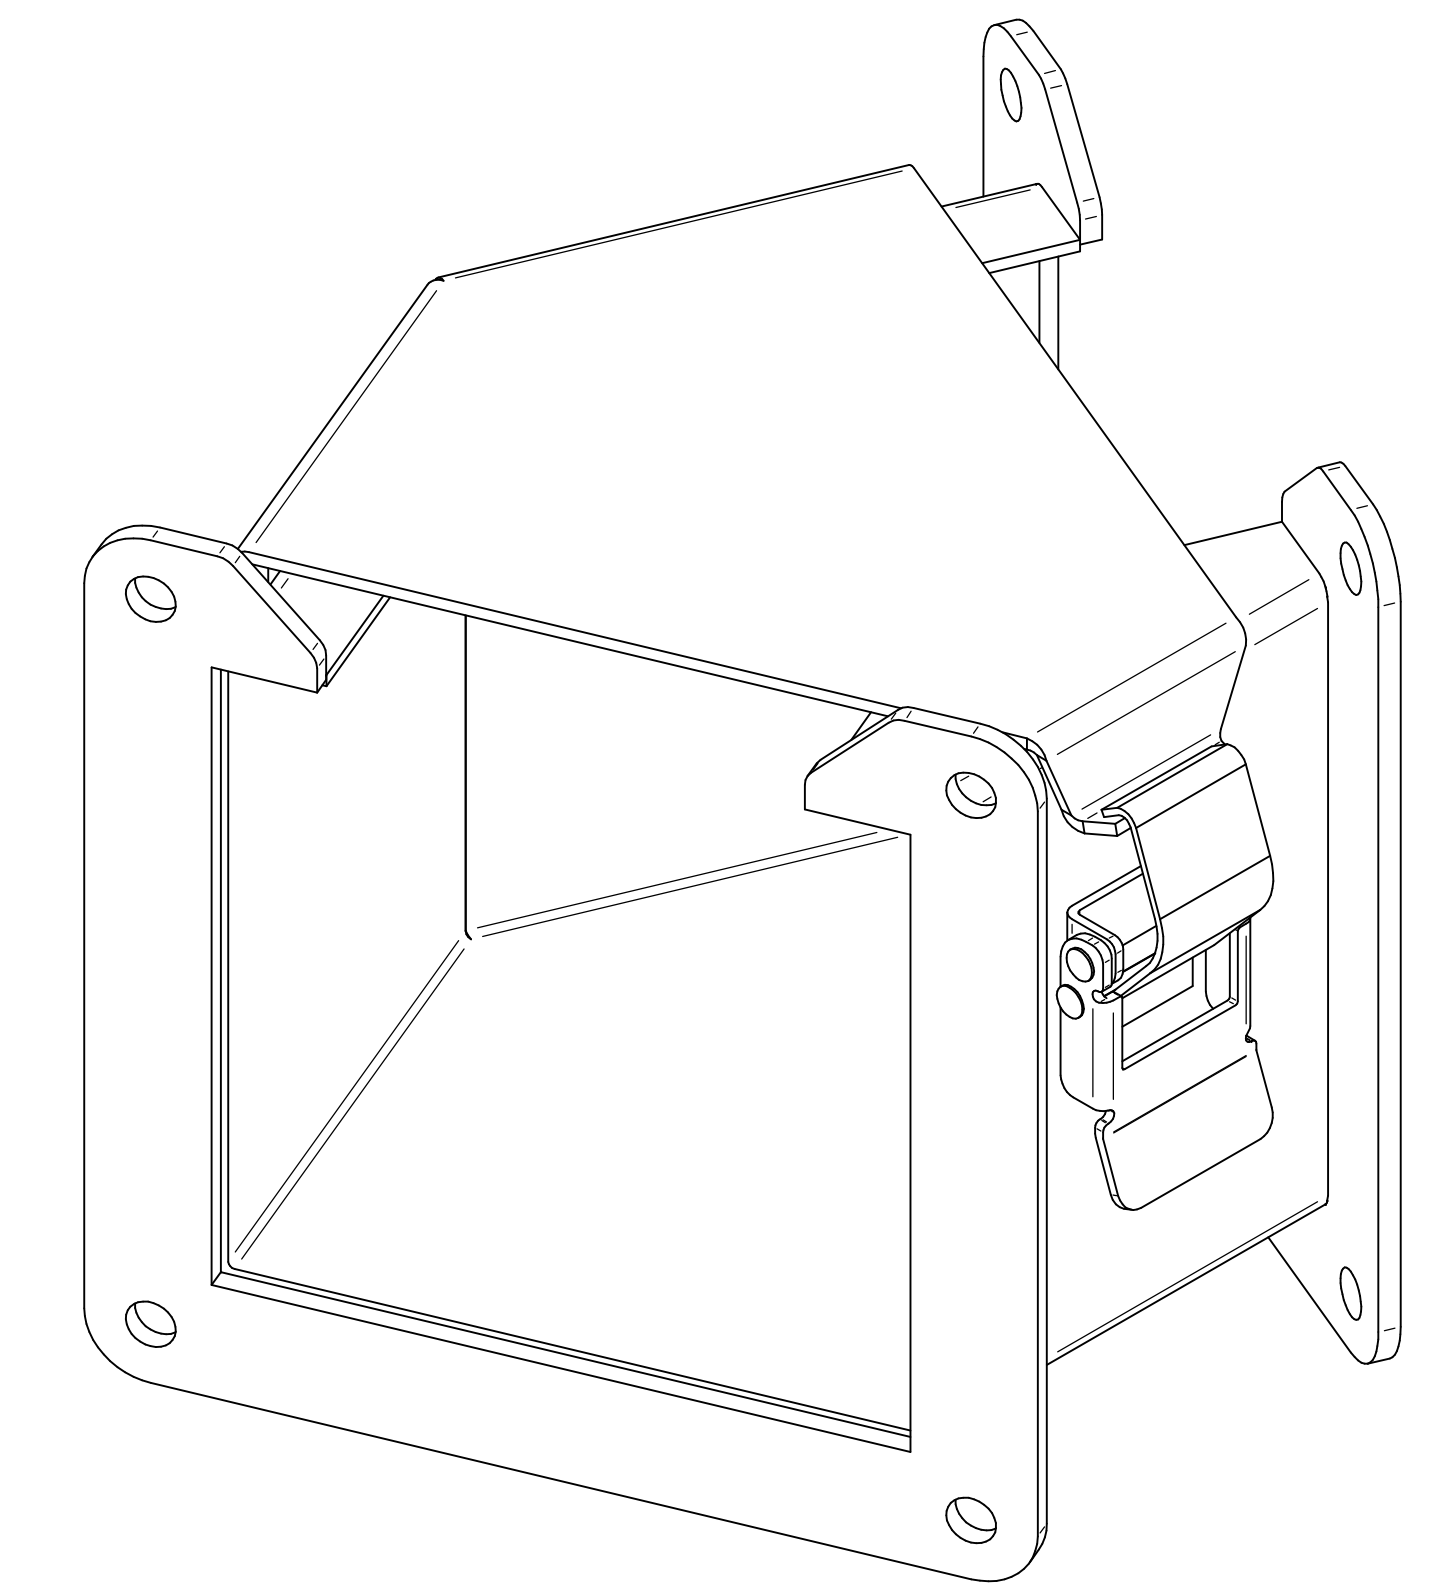

TOP VIEW

ISOMETRIC VIEWS

BACK VIEW

SIDE VIEW

FRONT VIEW

VIEW Z-Z

BOTTOM VIEW

Data subject to change without notice.

Part # : 1485C4N

Date : Mar. 24, 2019

Link: www.hamdmfg.com/1485C4N