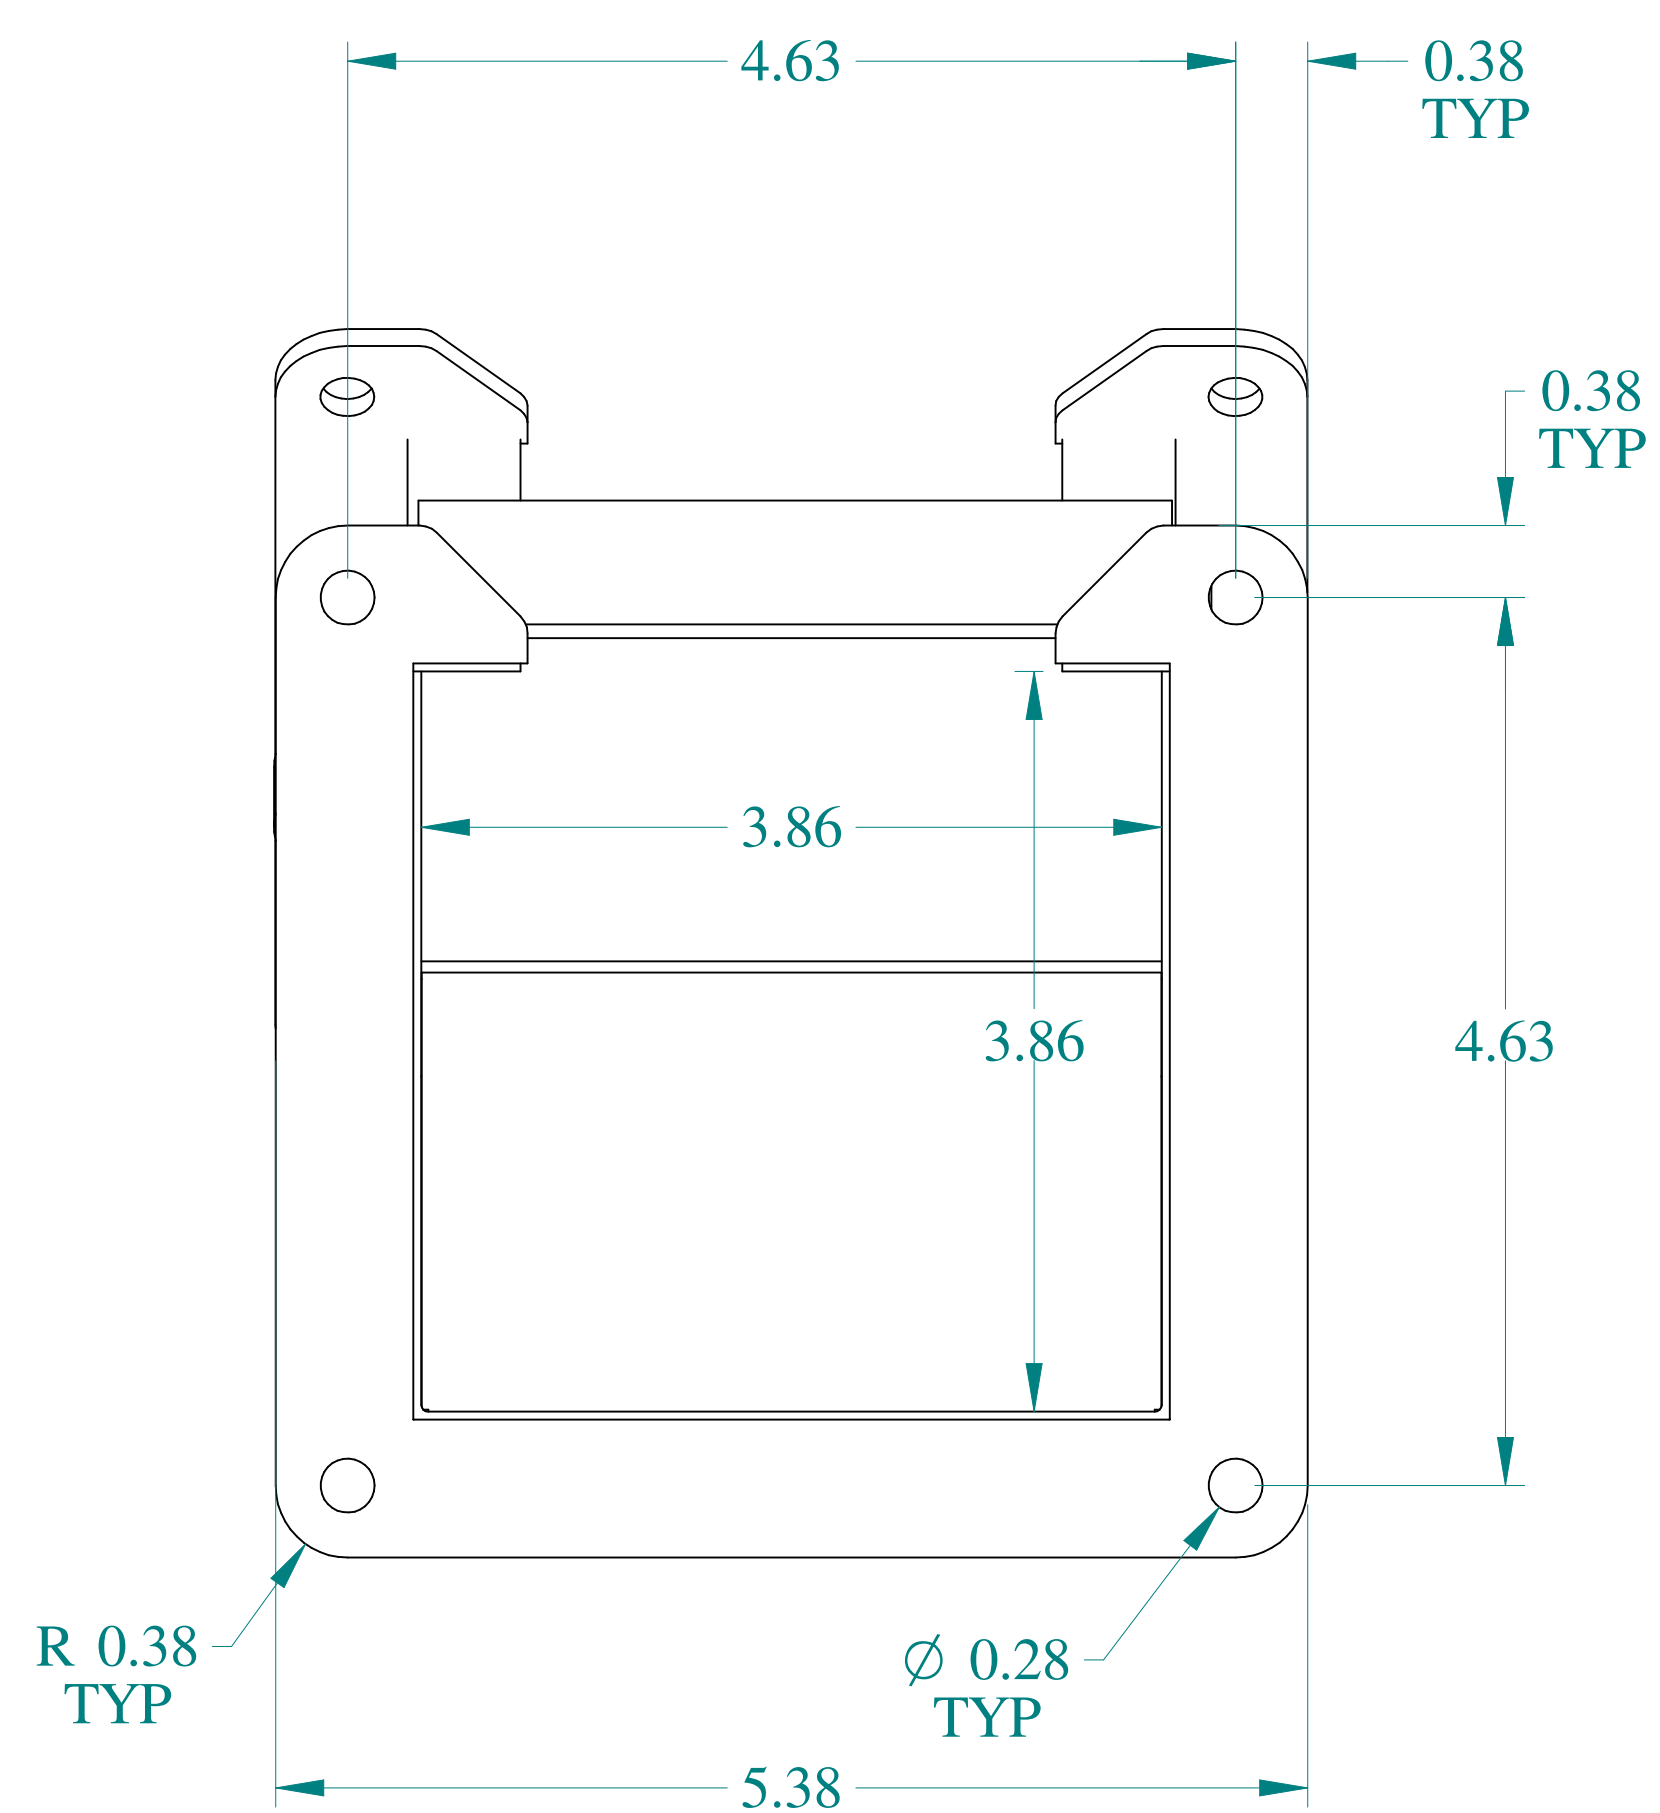

TOP VIEW

FRONT VIEW

SIDE VIEW

BACK VIEW

ISOMETRIC VIEWS

BOTTOM VIEW

Data subject to change without notice.

Part # : 1485C4P