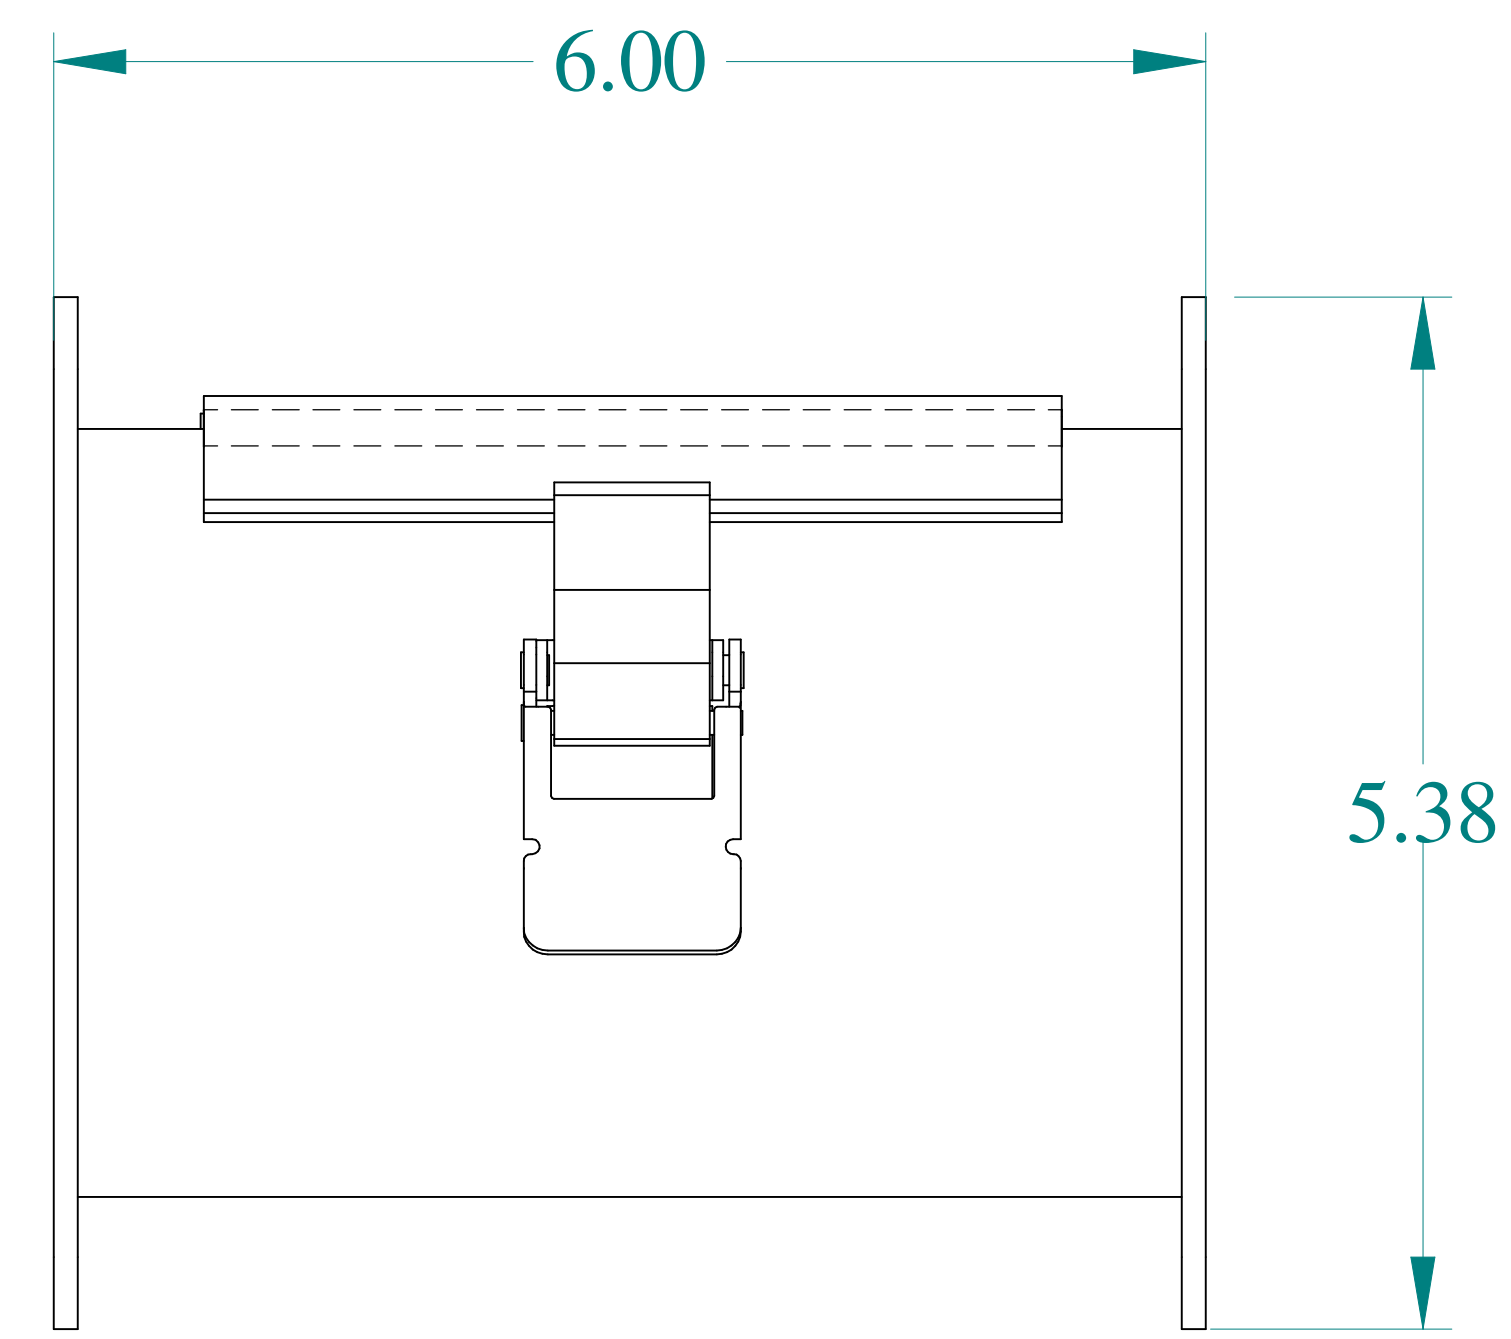

TOP VIEW

ISOMETRIC VIEWS

SIDE VIEW

FRONT VIEW

SIDE VIEW

BACK VIEW

BOTTOM VIEW

Data subject to change without notice.

Part # : 1485C6

Date : Mar. 24, 2019

Link: www.hammfg.com/1485C6