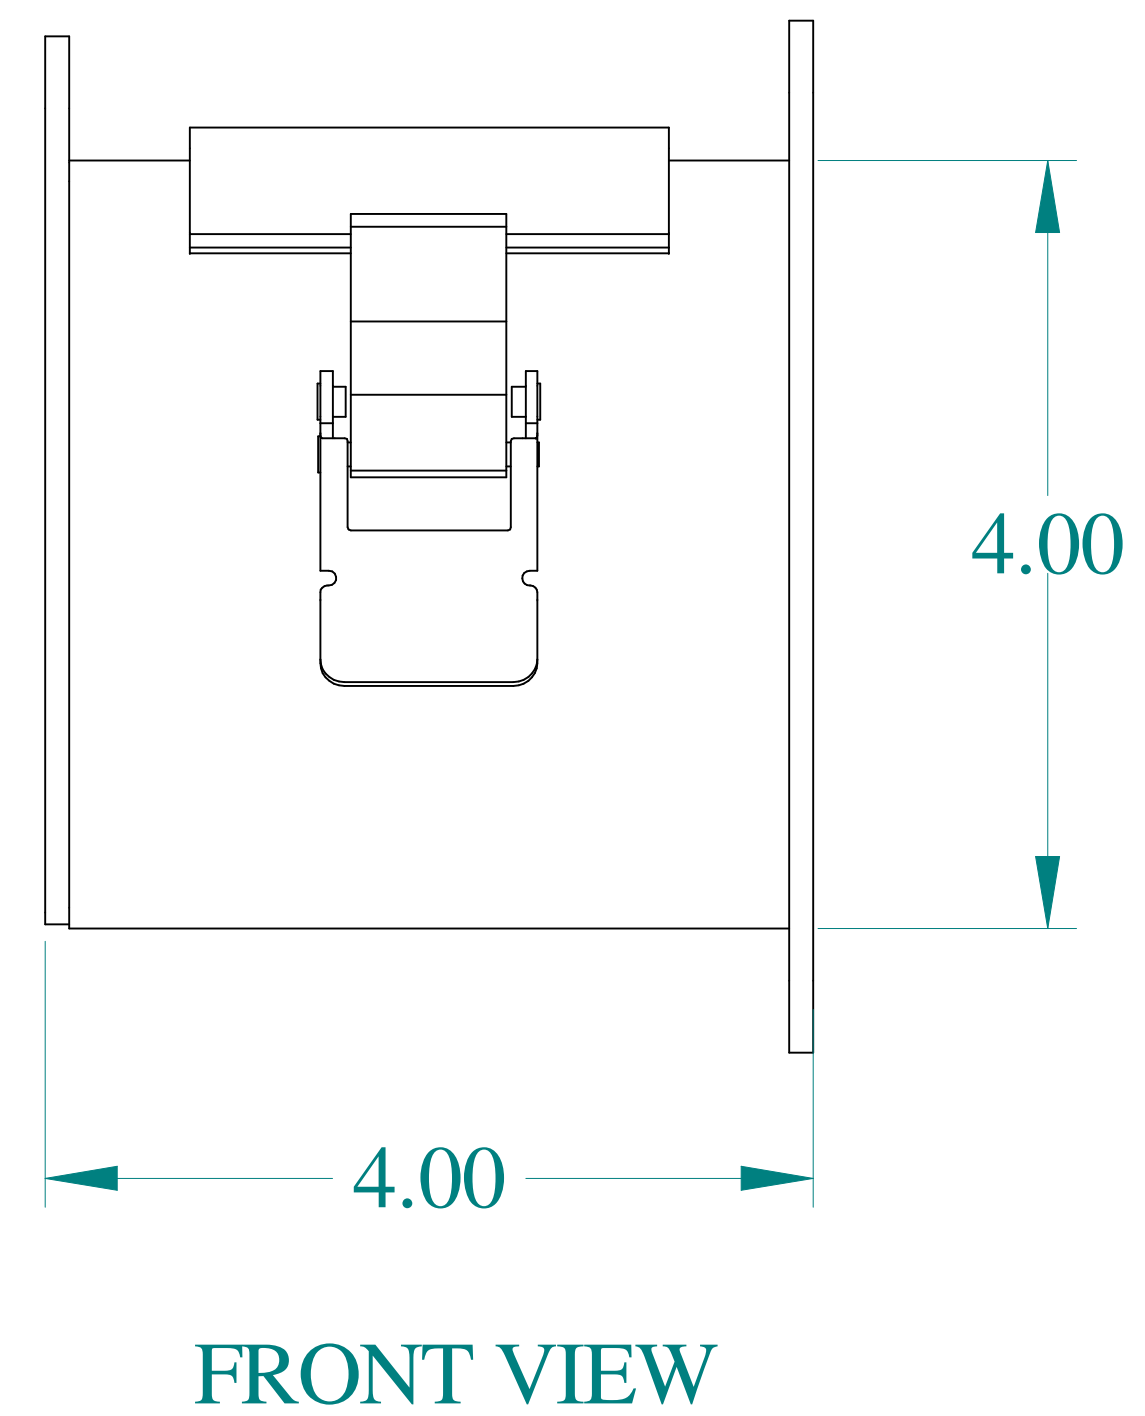

ISOMETRIC VIEWS

Data subject to change without notice.

Part #: 1485CRE

Date: Mar. 24, 2019

Link: [www.hamdmfg.com/1485CRE](http://www.hamdmfg.com/1485CRE)