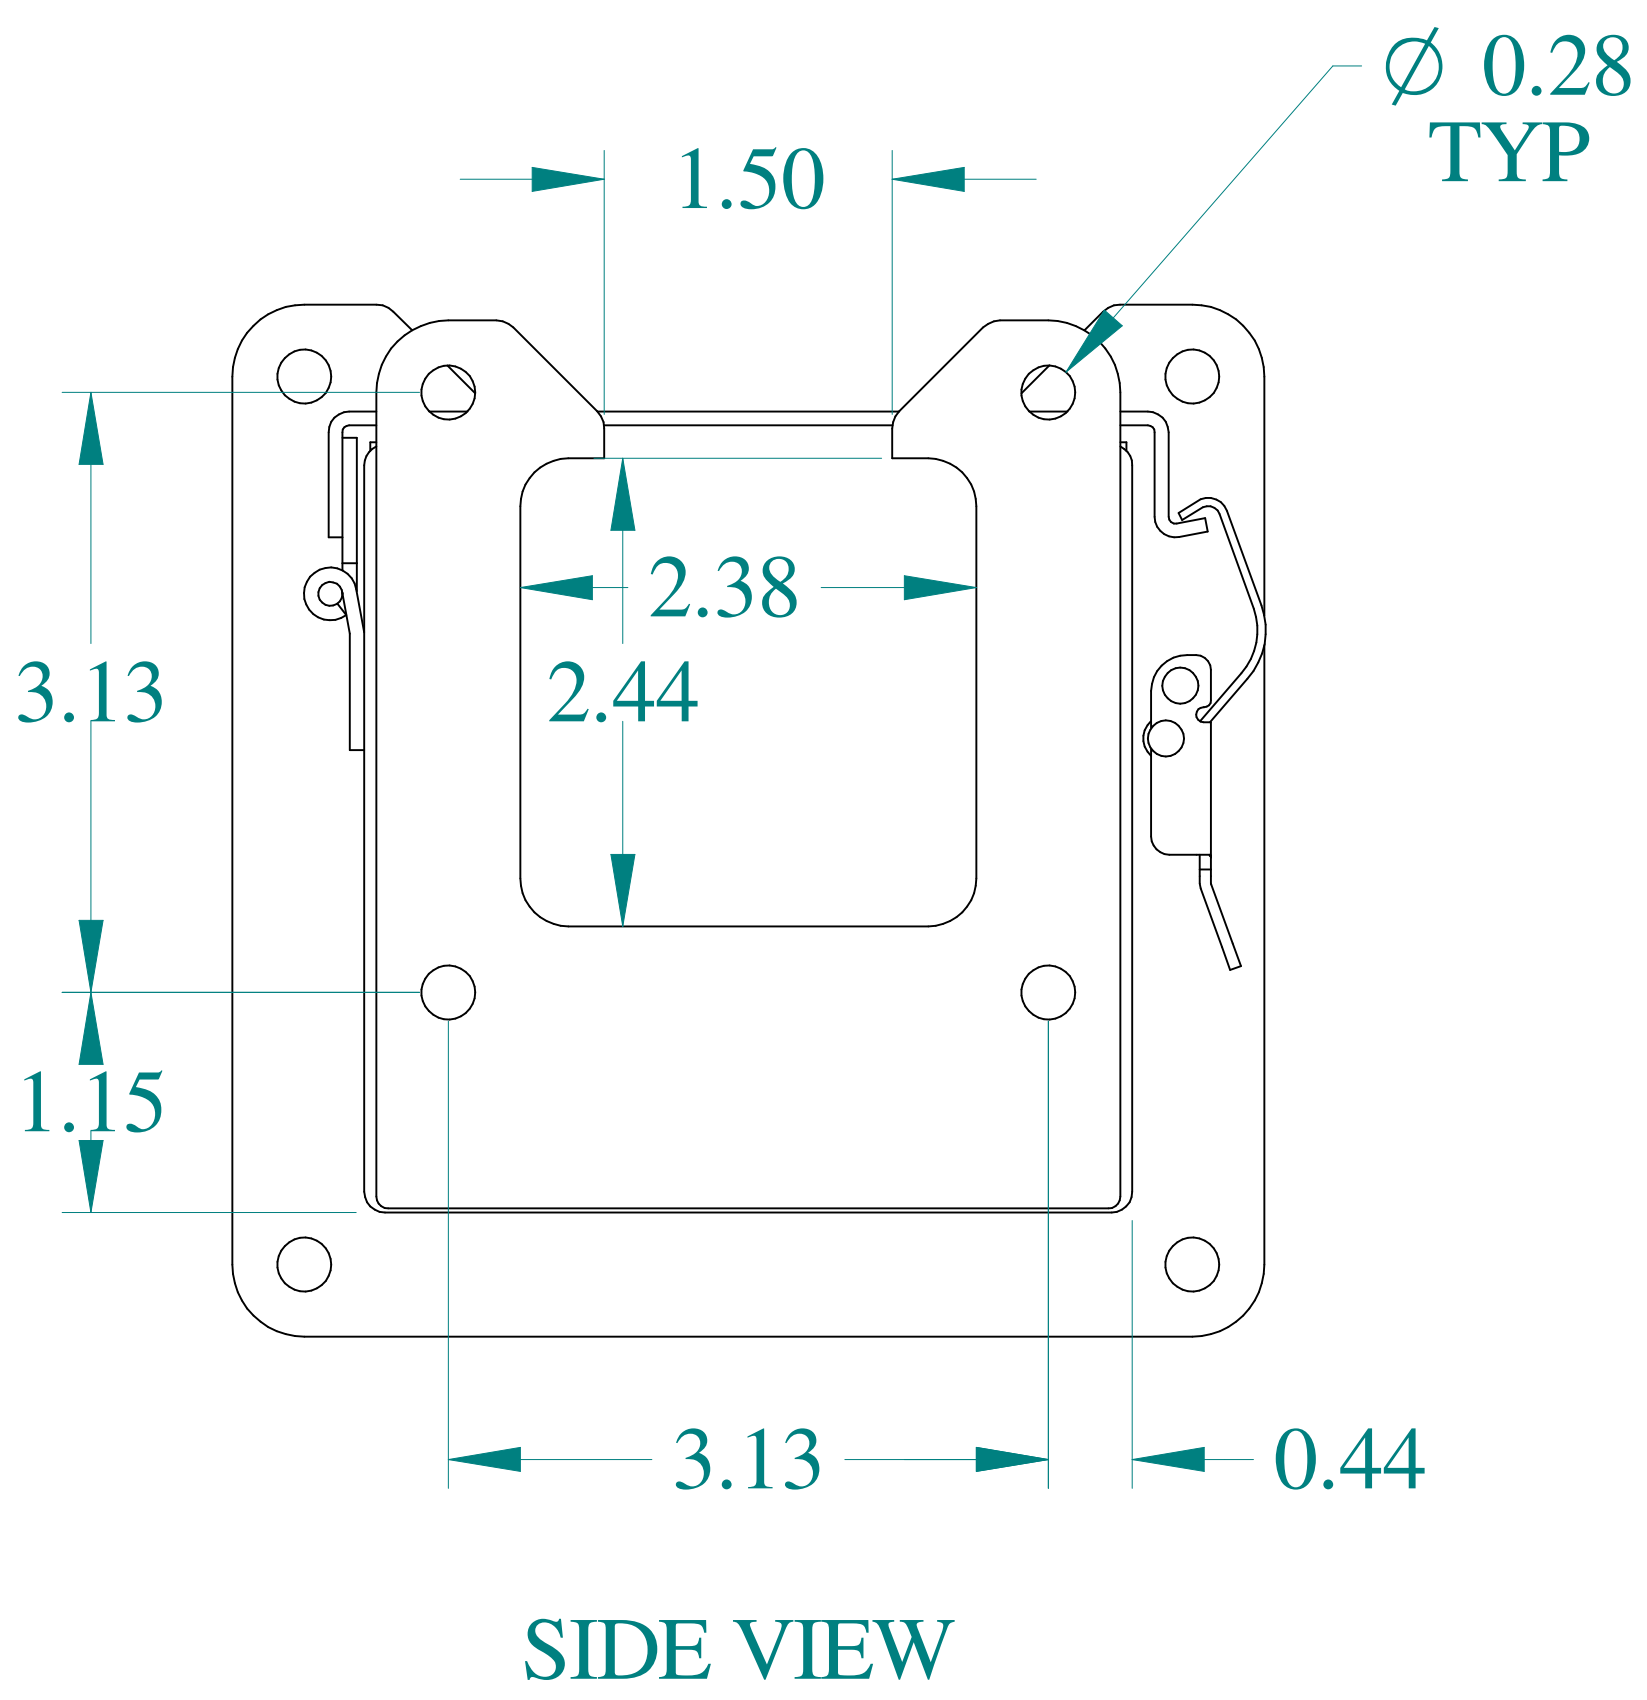

ISOMETRIC VIEWS

Data subject to change without notice.

Part #: 1485CRE

Date: Mar. 24, 2019

Link: [www.hamdmfg.com/1485CRE](http://www.hamdmfg.com/1485CRE)