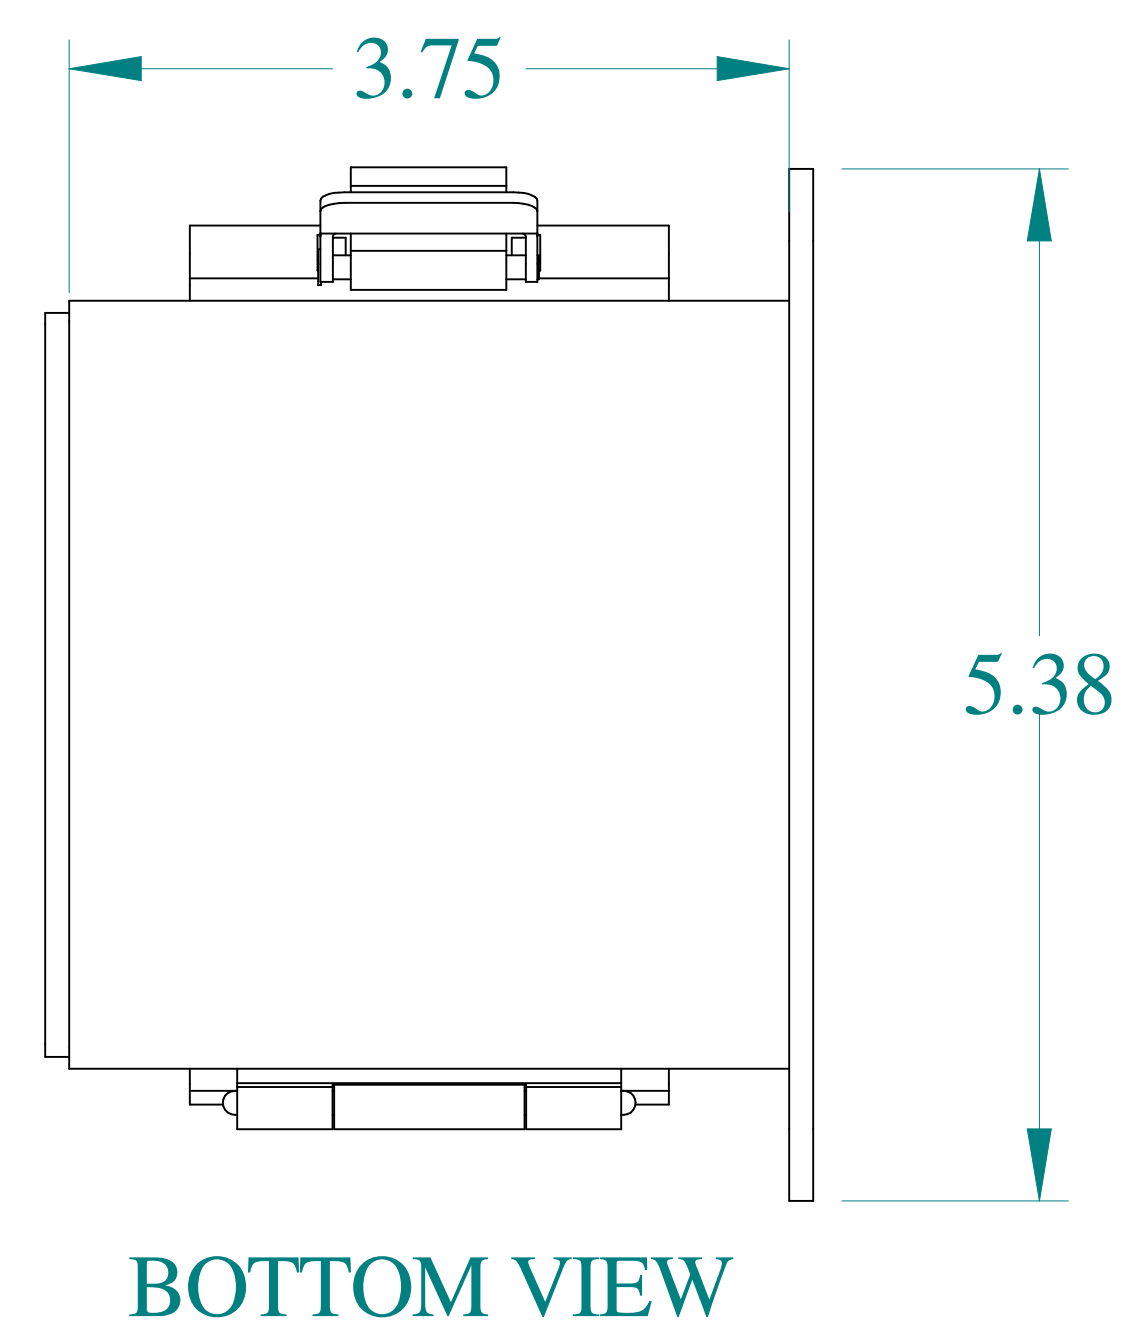

ISOMETRIC VIEWS

Data subject to change without notice.

Part #: 1485CRE

Date: Mar. 24, 2019

Link: [www.hamdmfg.com/1485CRE](http://www.hamdmfg.com/1485CRE)