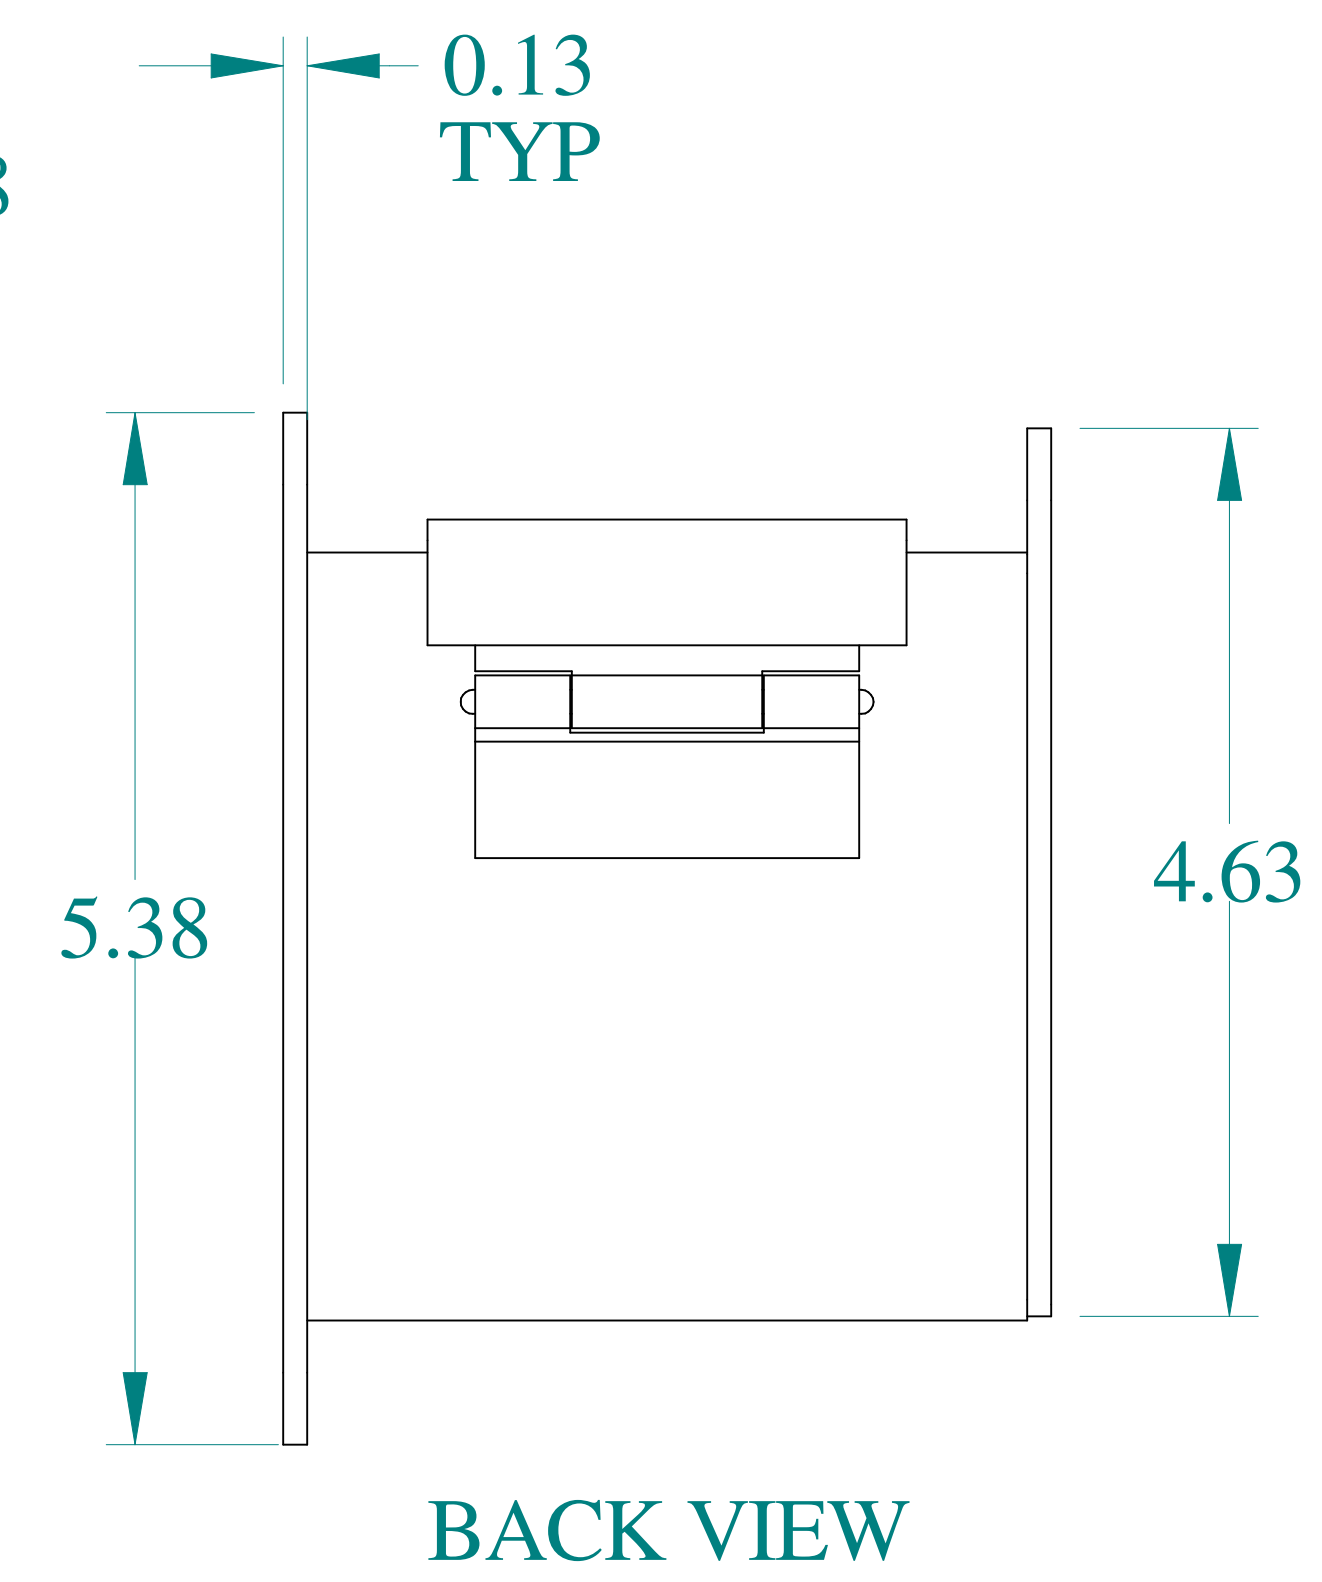

ISOMETRIC VIEWS

Data subject to change without notice.

Part #: 1485CRE

Date: Mar. 24, 2019

Link: [www.hamdmfg.com/1485CRE](http://www.hamdmfg.com/1485CRE)