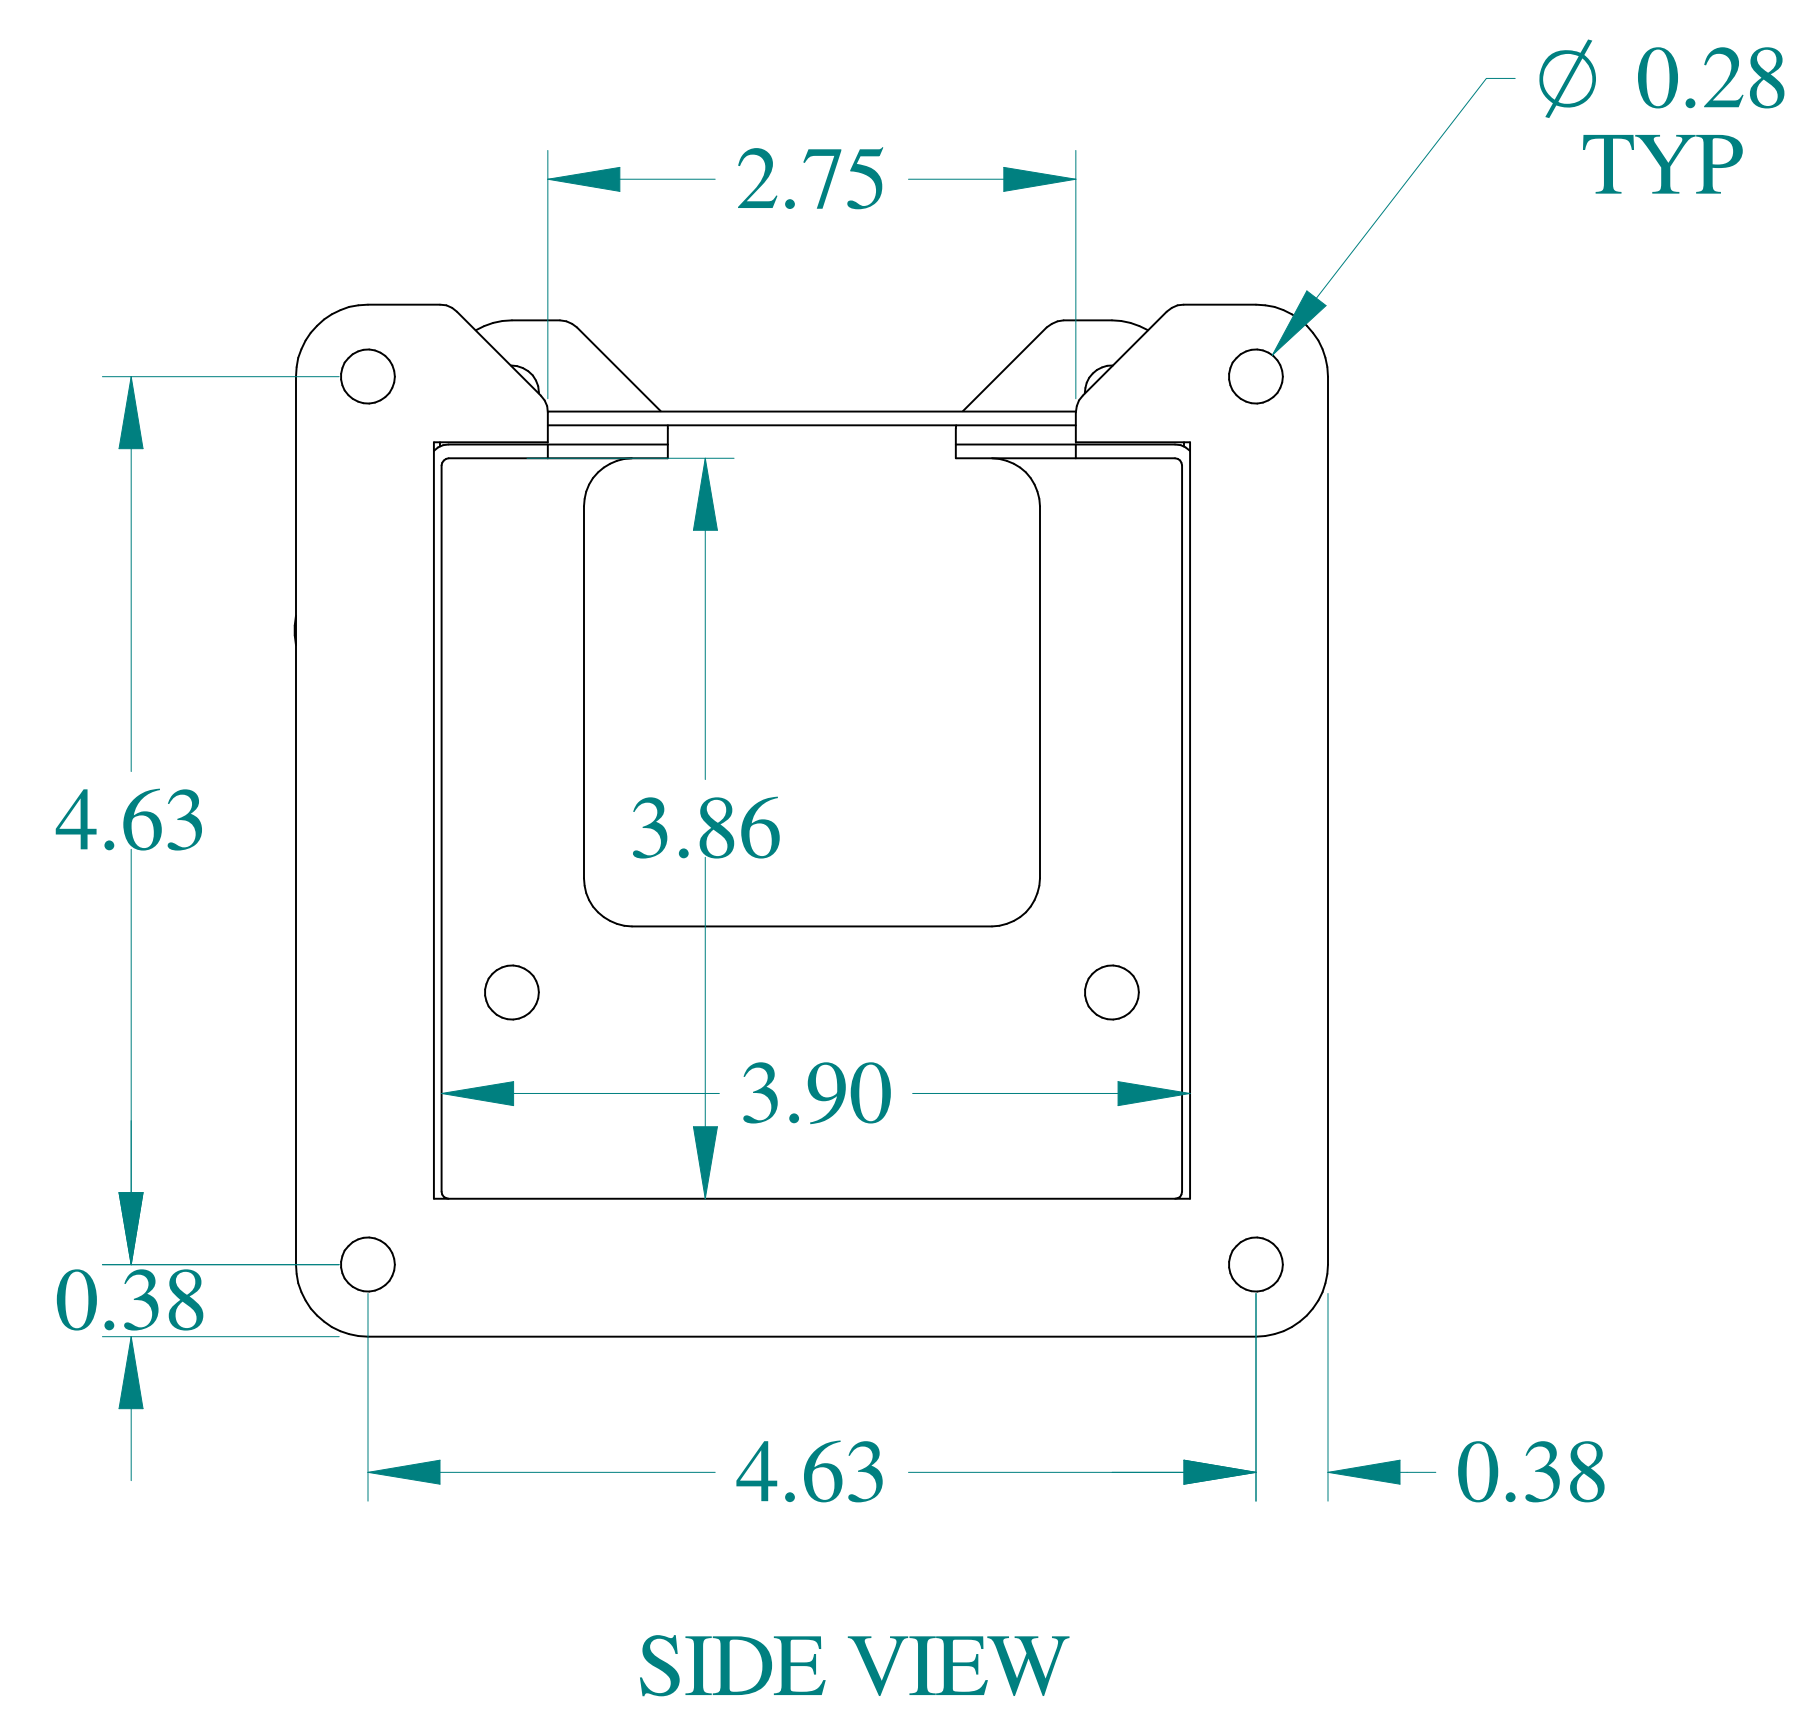

ISOMETRIC VIEWS

Data subject to change without notice.

Part #: 1485CRE

Date: Mar. 24, 2019

Link: [www.hamdmfg.com/1485CRE](http://www.hamdmfg.com/1485CRE)