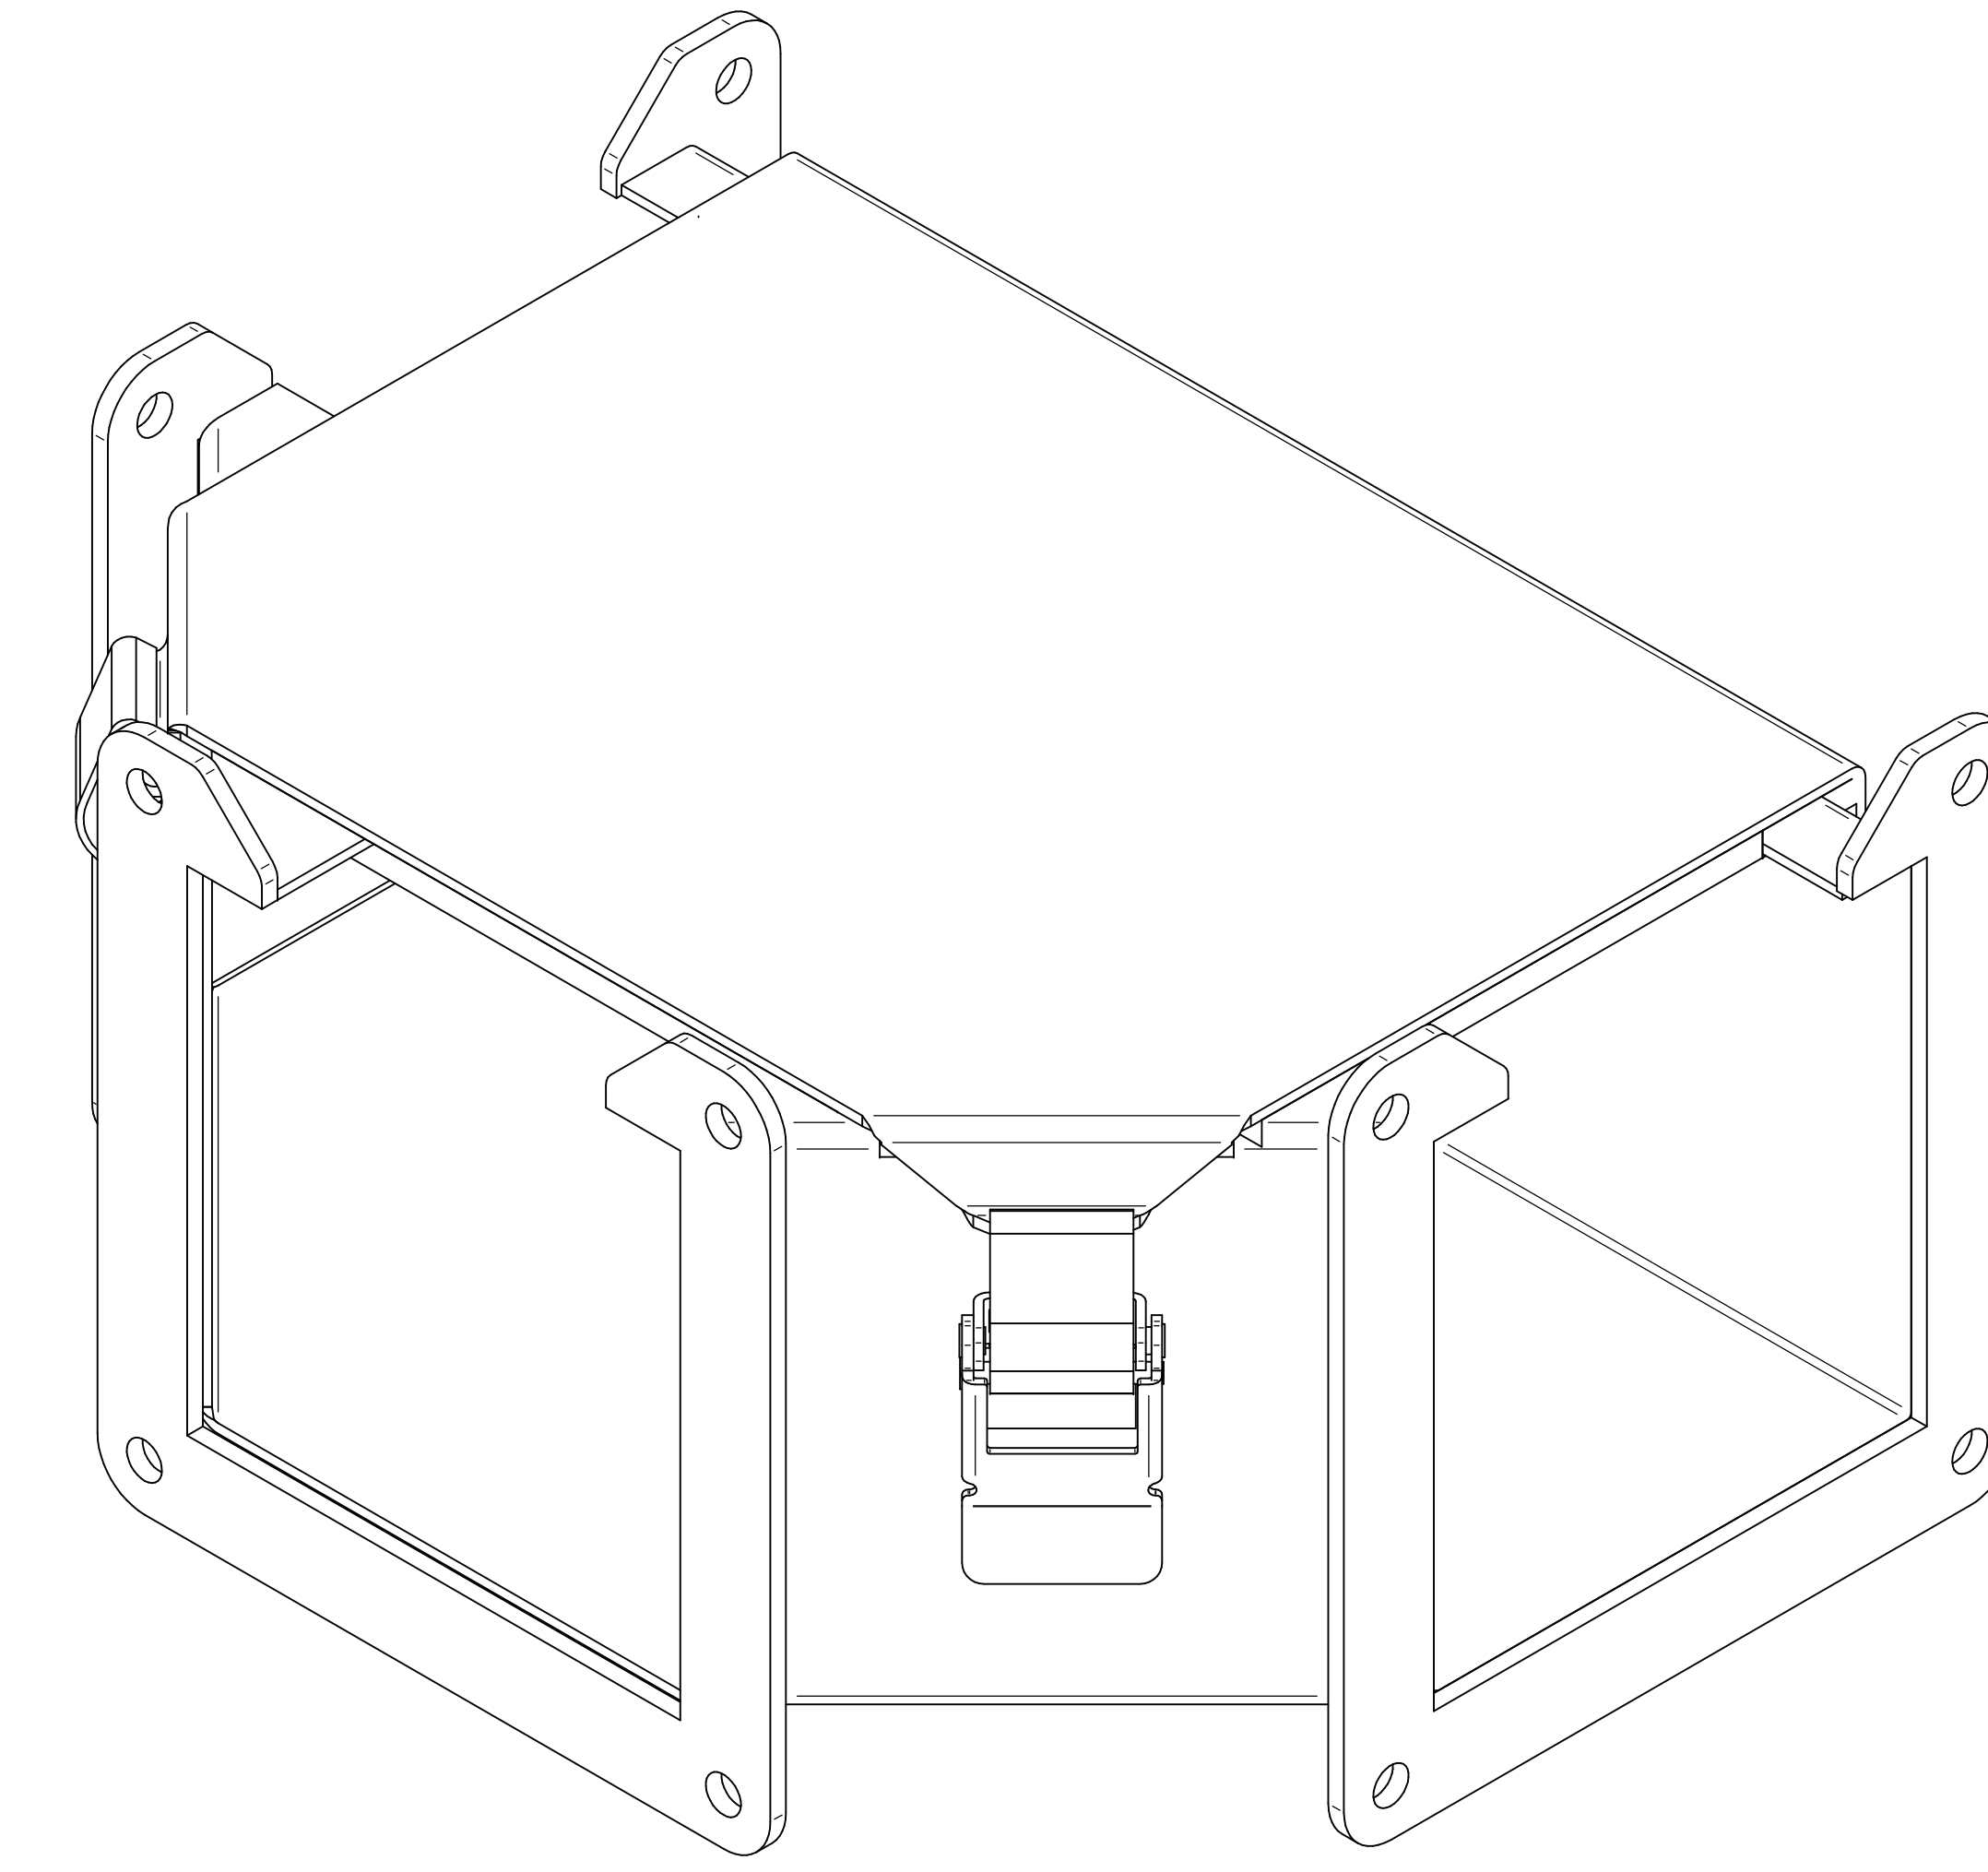

TOP VIEW

ISOMETRIC VIEWS

SIDE VIEW

FRONT VIEW

SIDE VIEW

BACK VIEW

BOTTOM VIEW

Data subject to change without notice.

Part # : 1485CTN

Date : Mar. 22, 2019

Link: www.hammfg.com/1485CTN