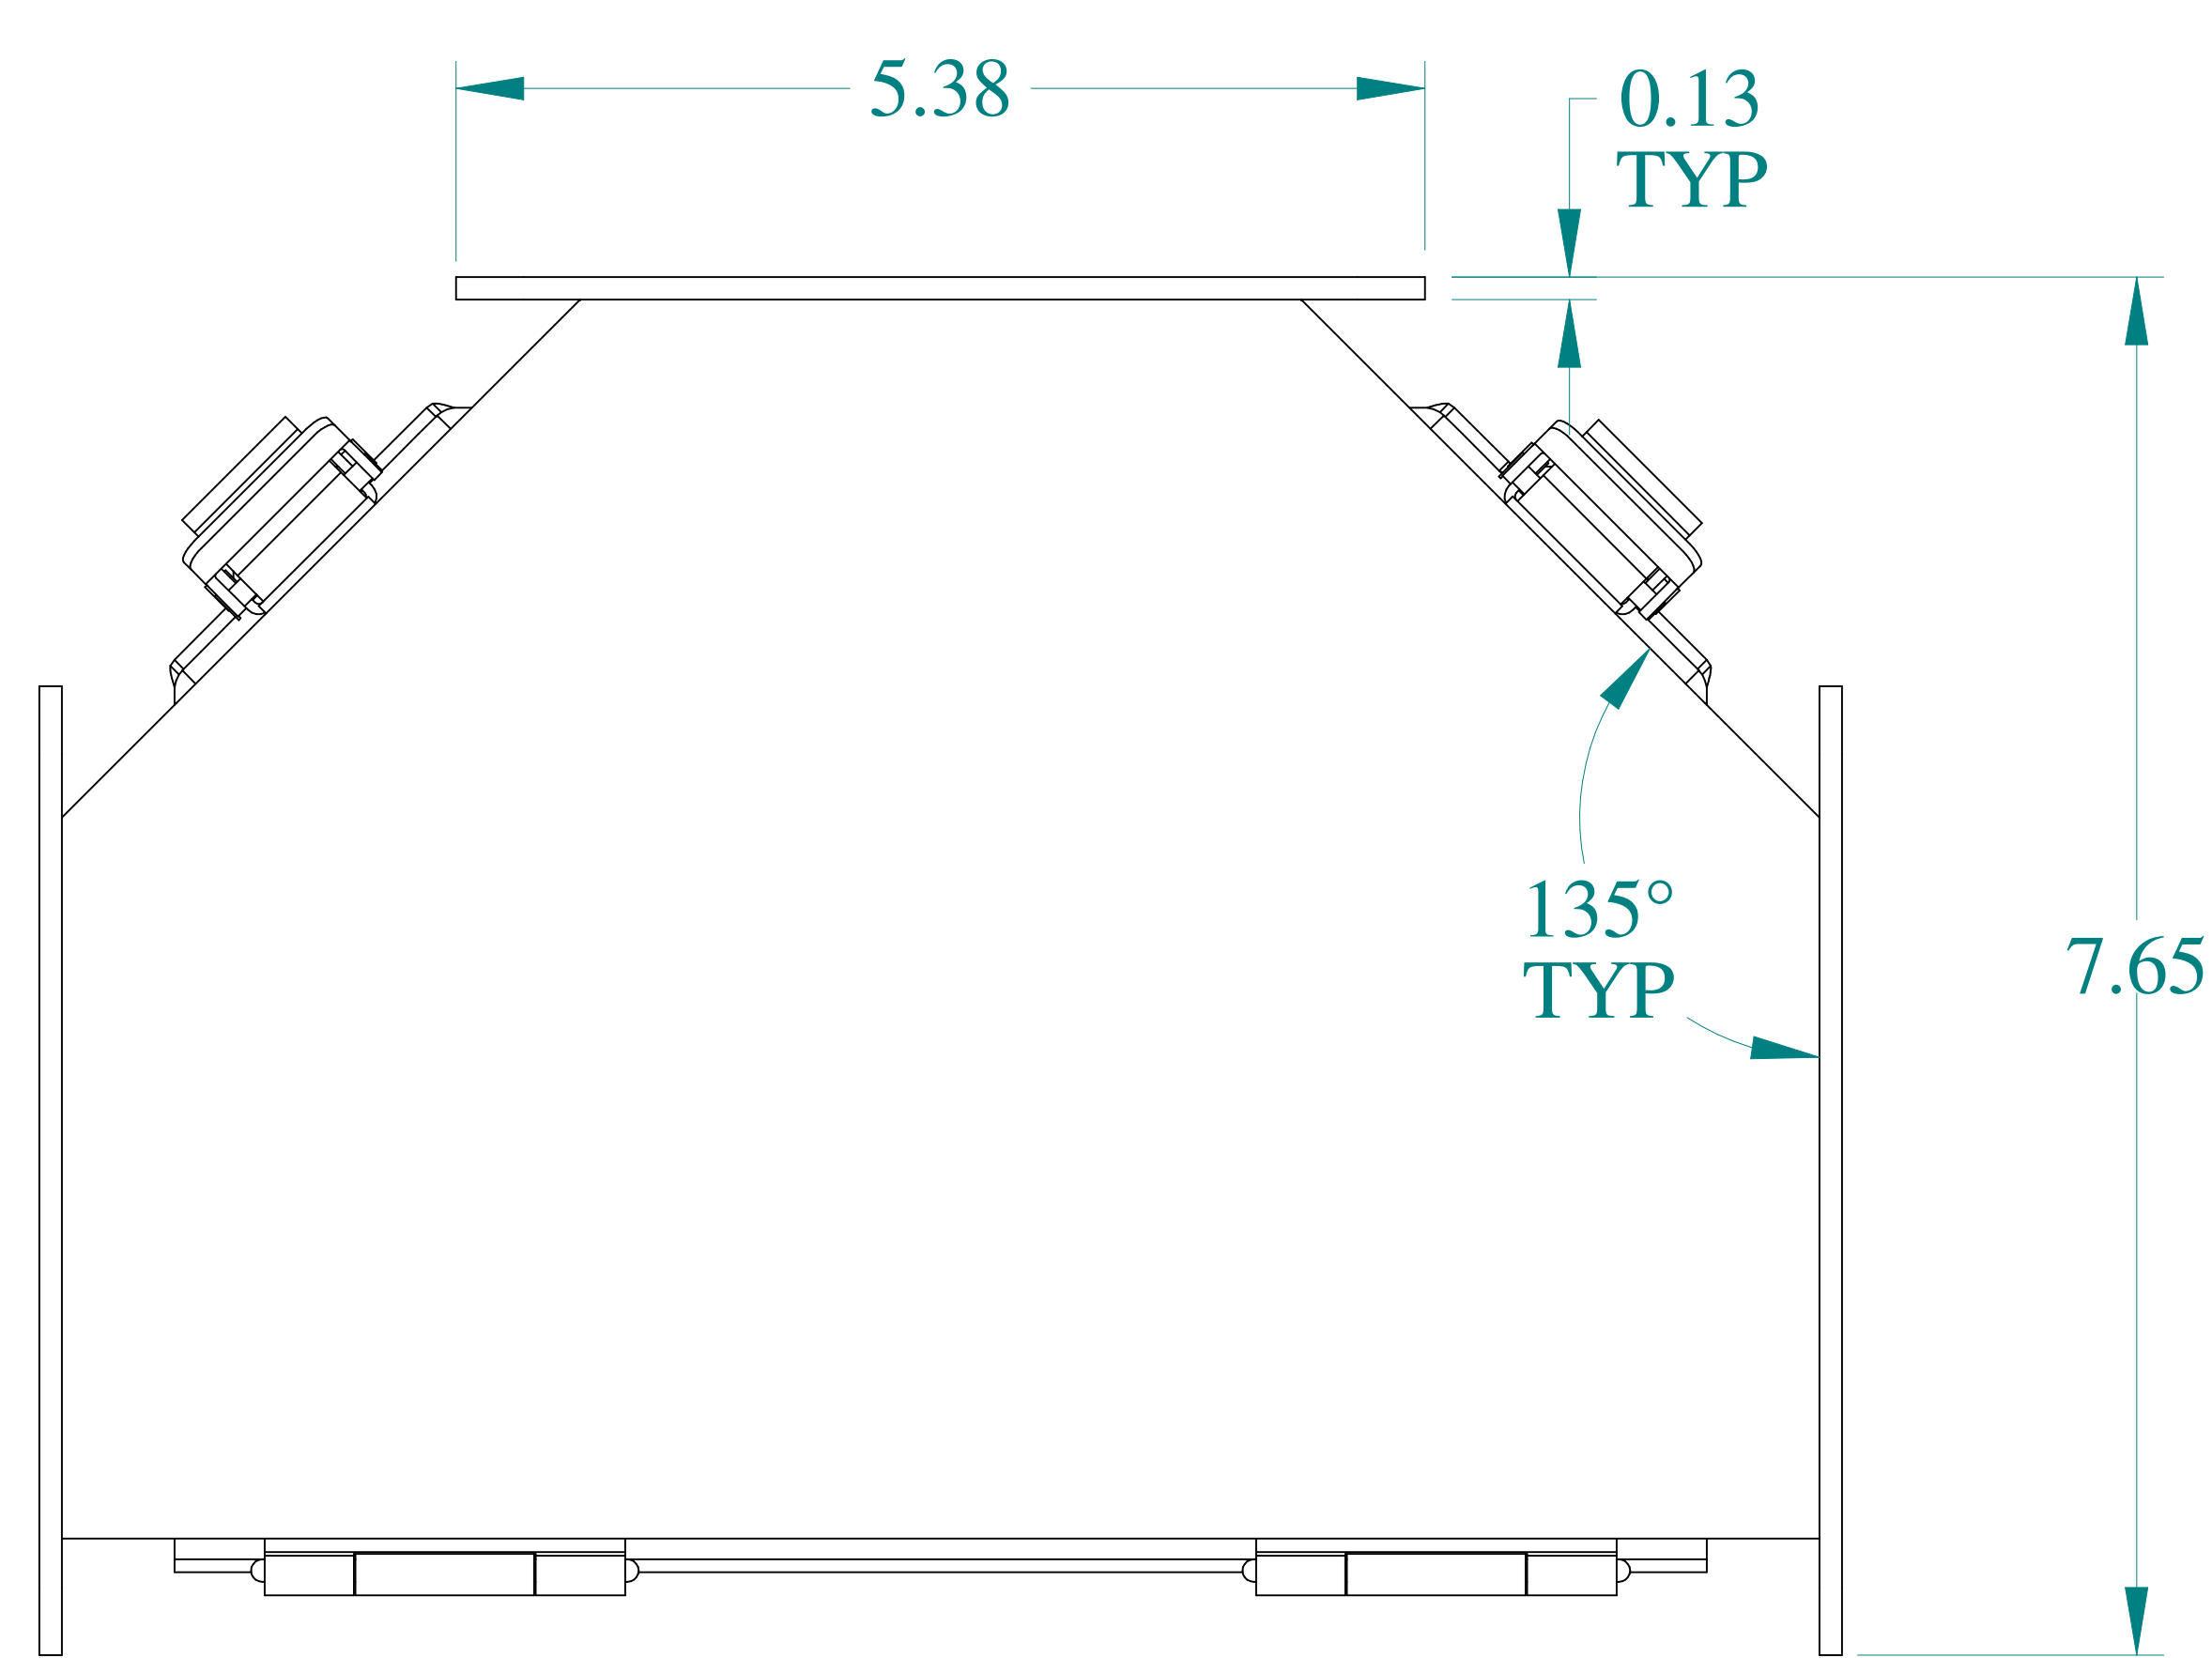

TOP VIEW

ISOMETRIC VIEWS

SIDE VIEW

FRONT VIEW

SIDE VIEW

BACK VIEW

BOTTOM VIEW

Data subject to change without notice.

Part # : 1485CTN

Date : Mar. 22, 2019

Link: www.hammfg.com/1485CTN