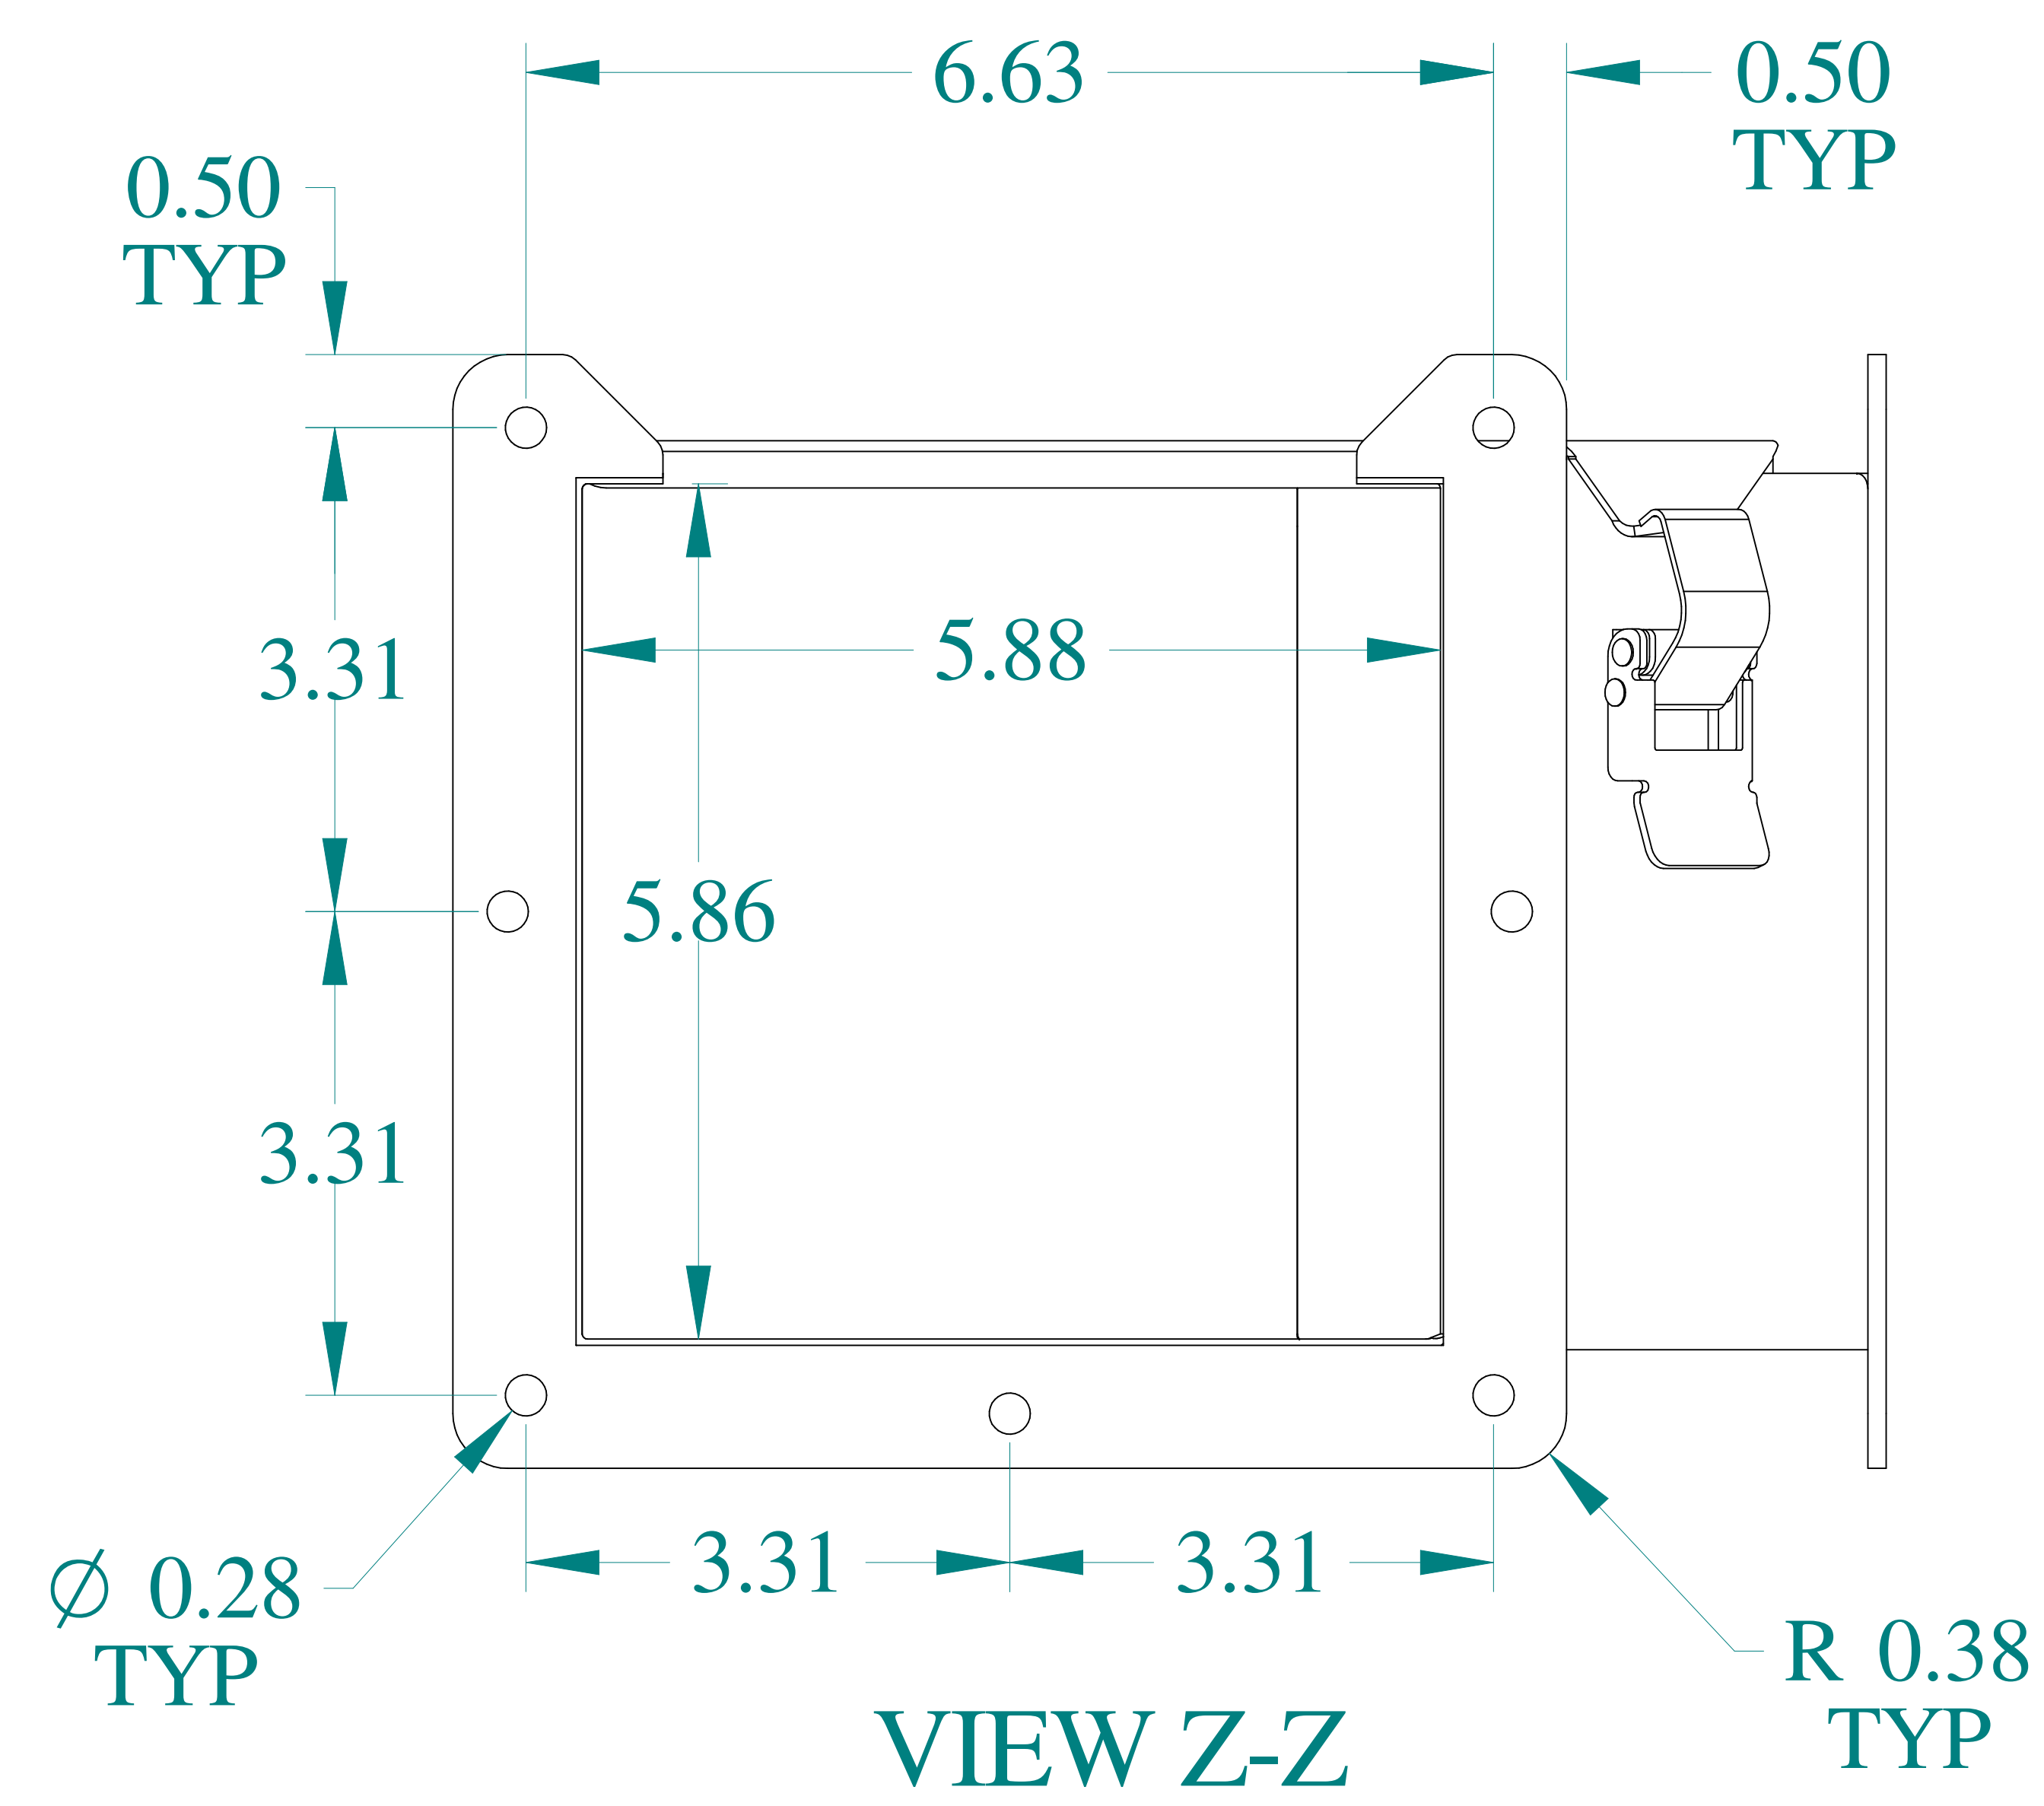

TOP VIEW

ISOMETRIC VIEWS

FRONT VIEW

SIDE VIEW

BACK VIEW

BOTTOM VIEW

Data subject to change without notice.

Part #: 1485D9N