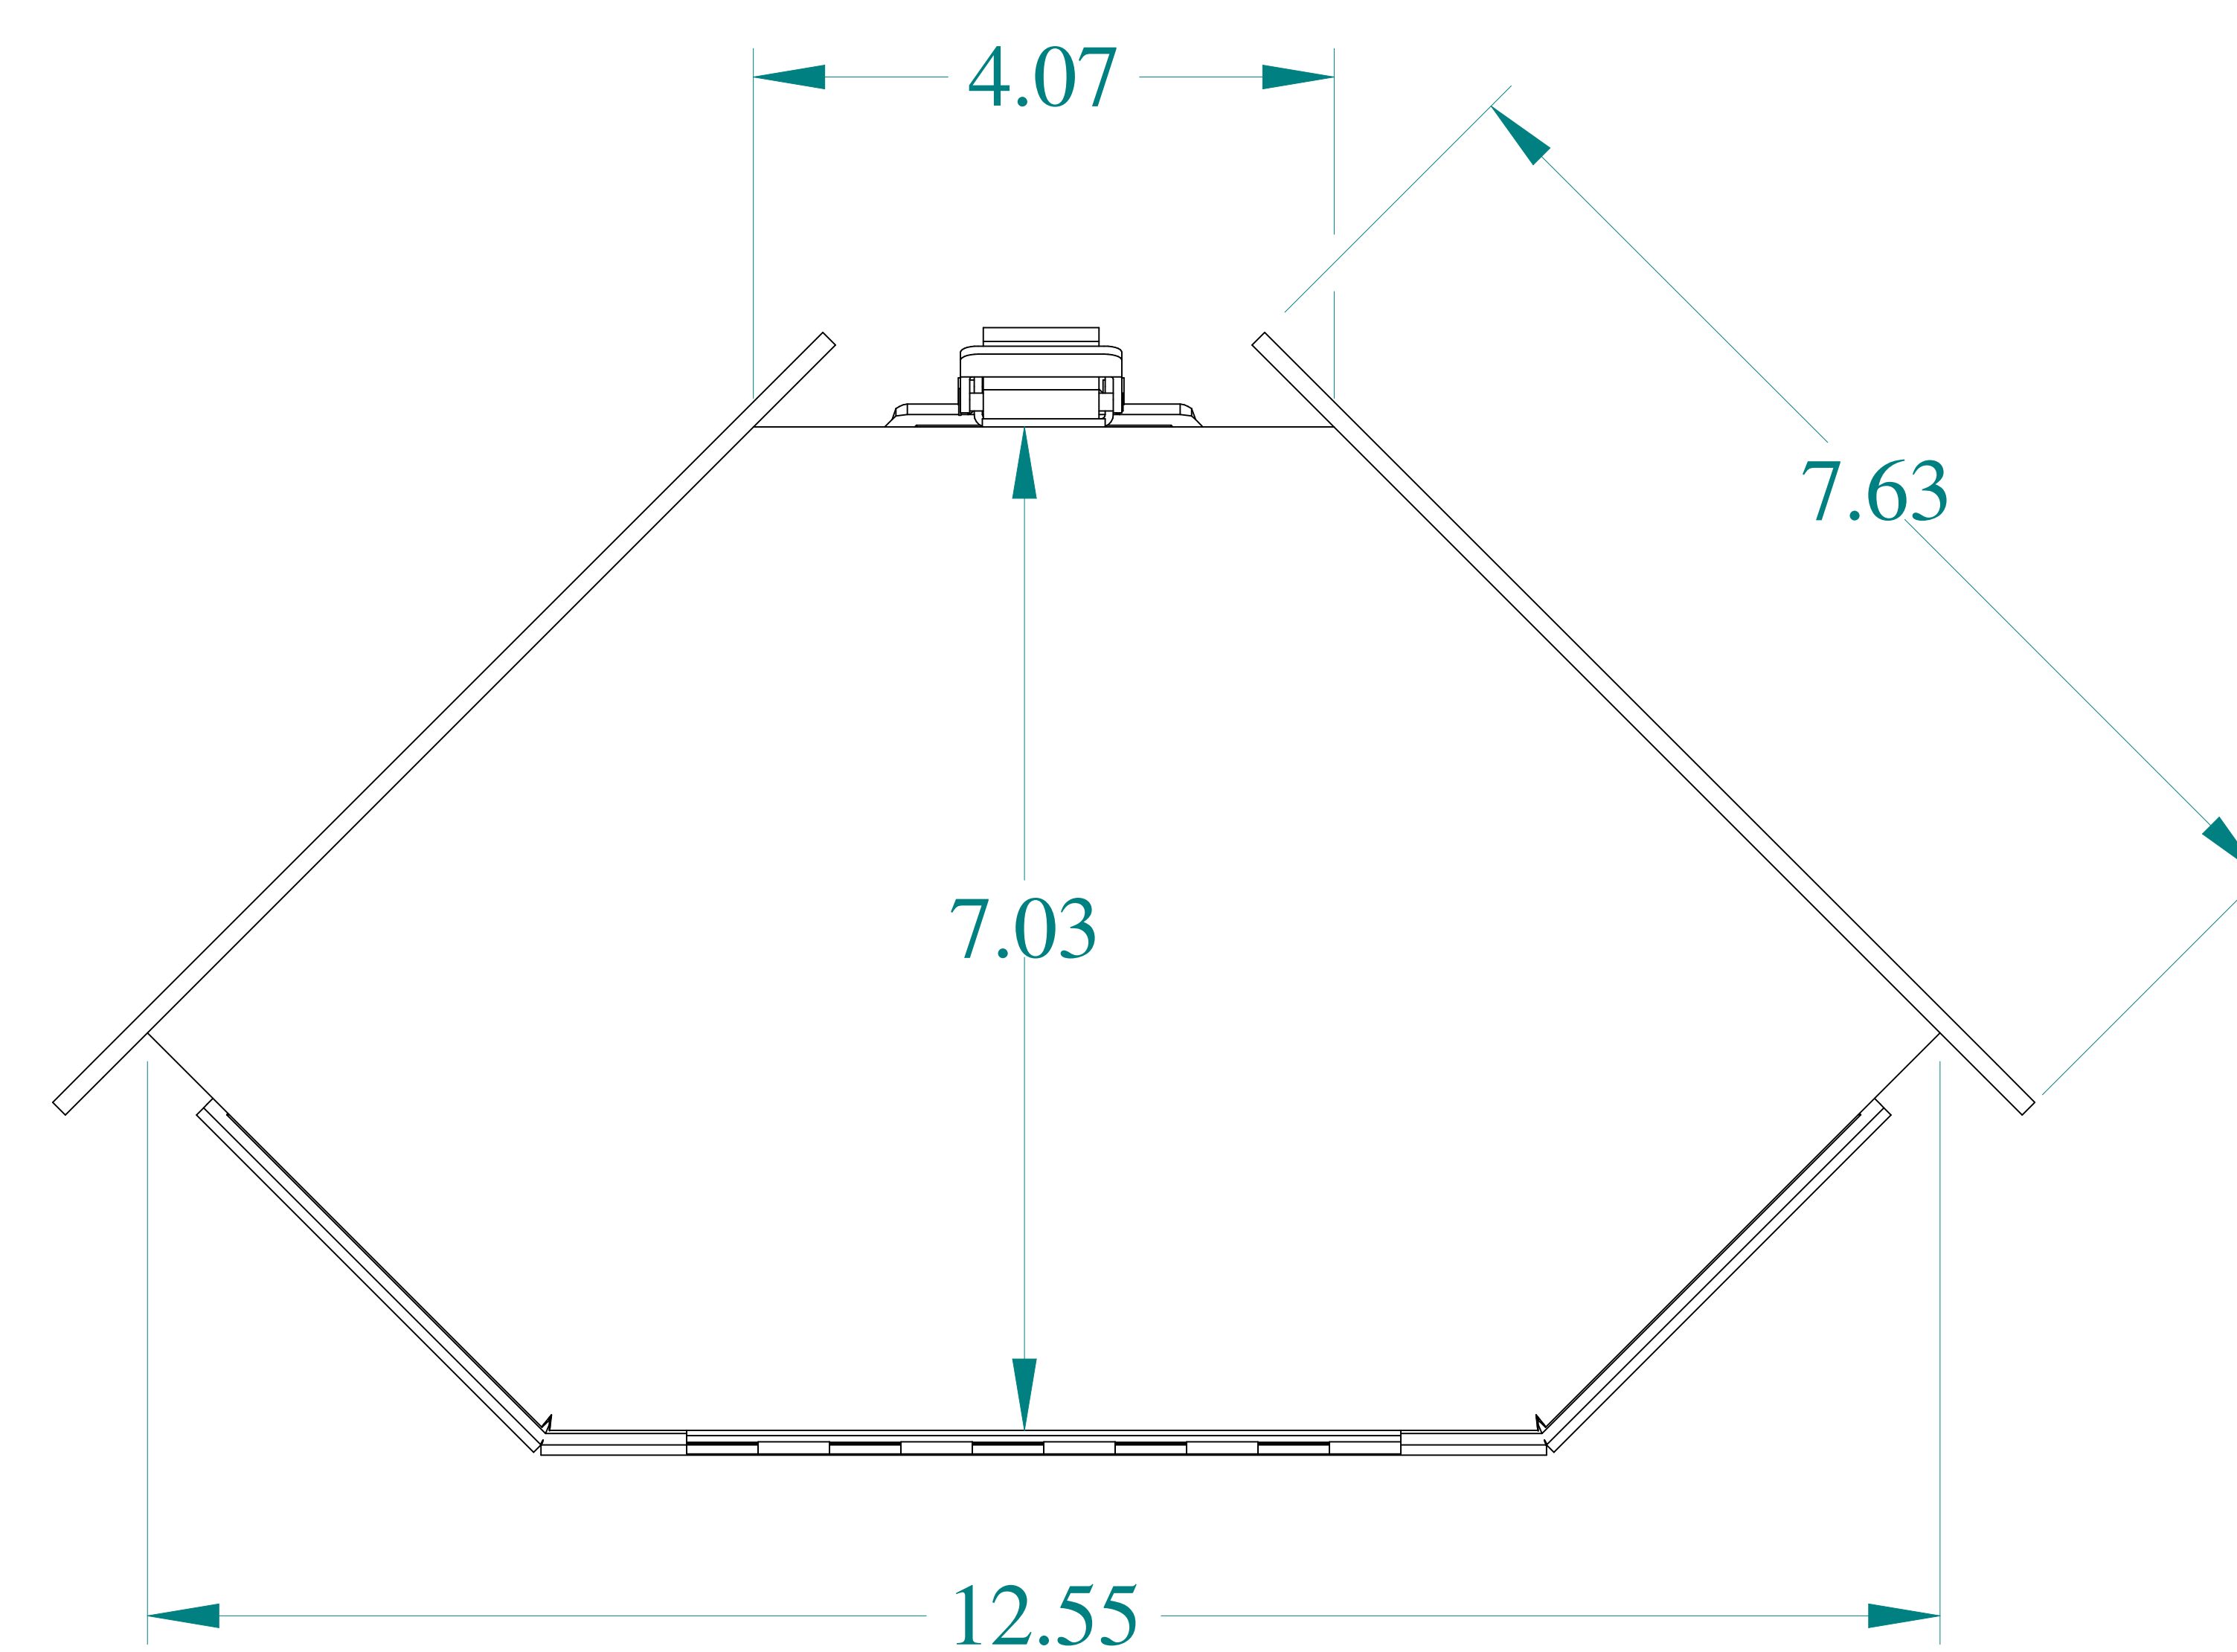

TOP VIEW

ISOMETRIC VIEWS

FRONT VIEW

SIDE VIEW

BACK VIEW

BOTTOM VIEW

Data subject to change without notice.

Part #: 1485D9N