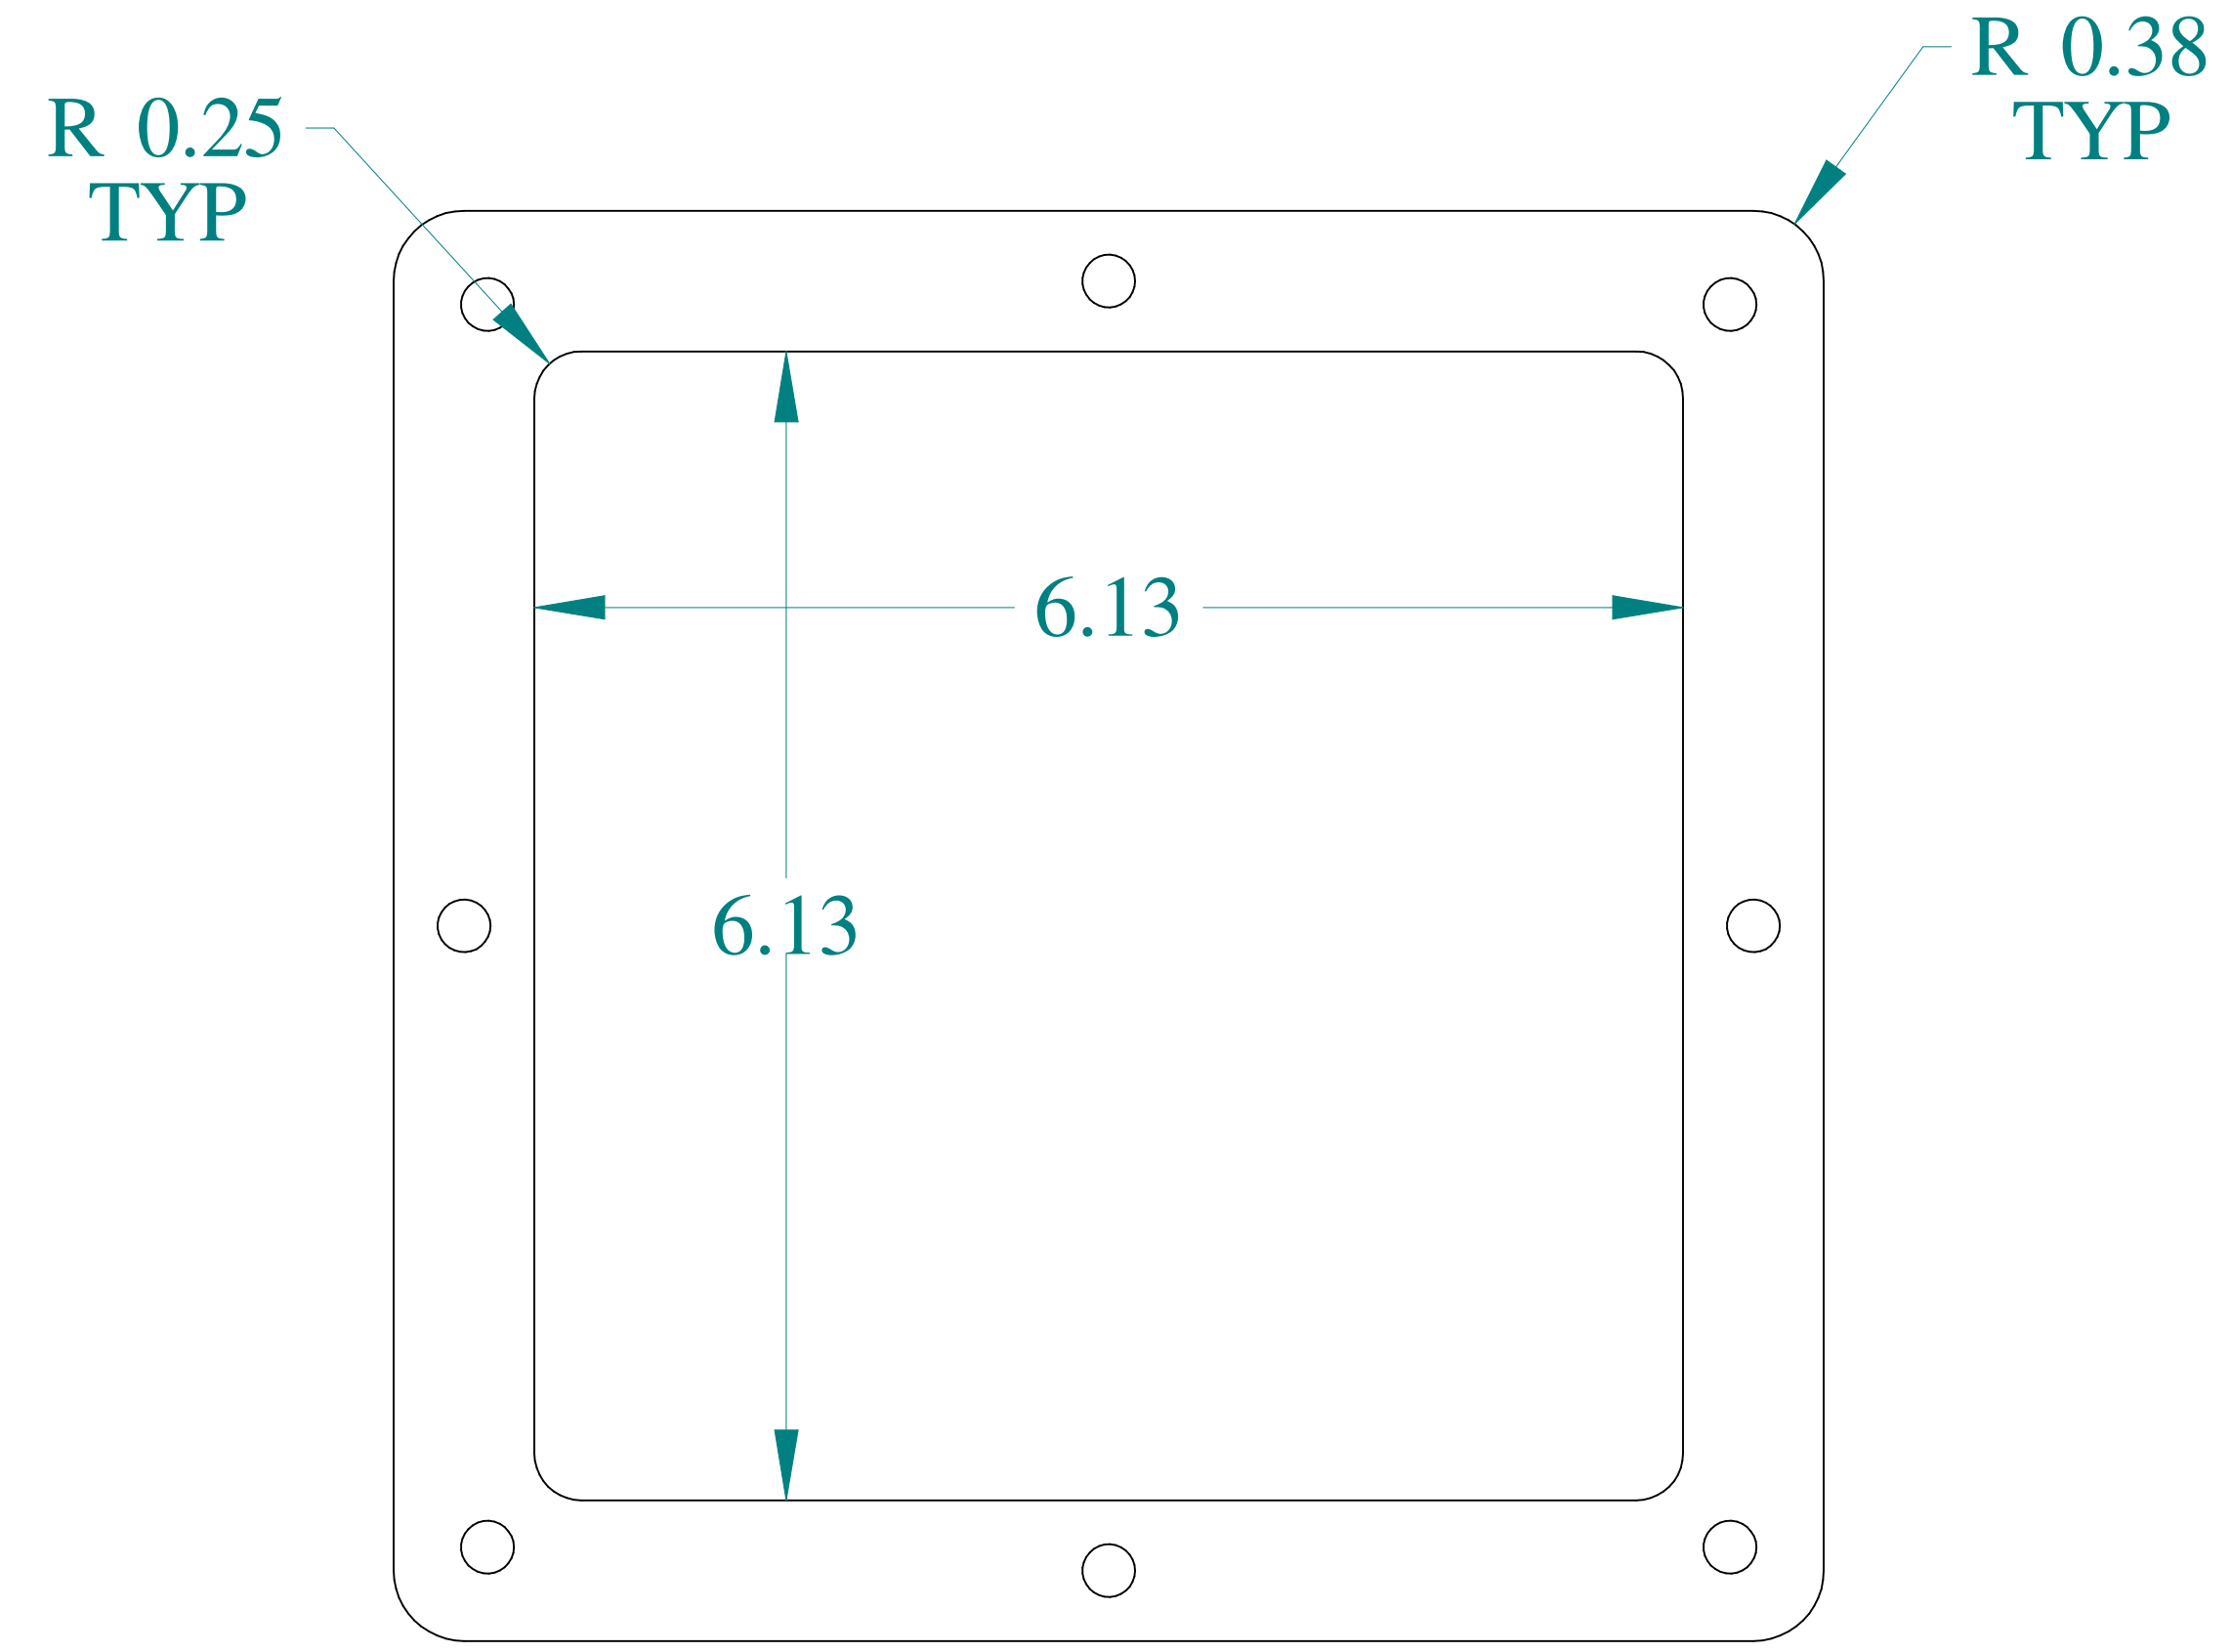

TOP VIEW

FRONT VIEW

SIDE VIEW

BACK VIEW

ISOMETRIC VIEWS

BOTTOM VIEW

Data subject to change without notice.

Part # : 1485DK