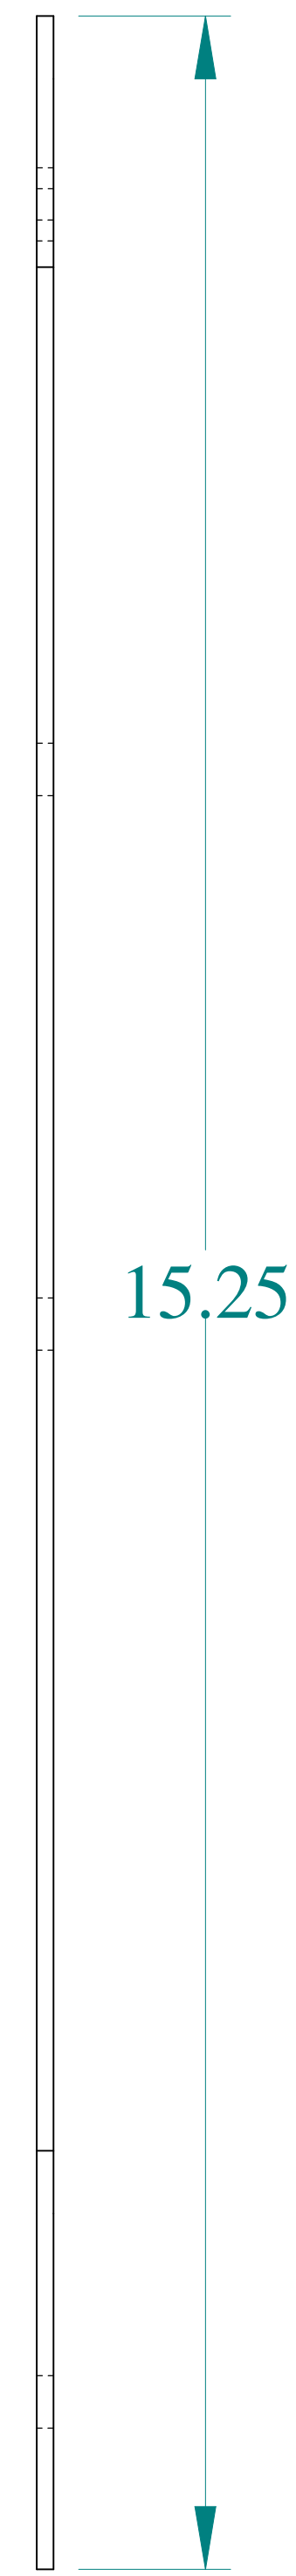

TOP VIEW

FRONT VIEW

SIDE VIEW

BACK VIEW

ISOMETRIC VIEWS

BOTTOM VIEW

Data subject to change without notice.

Part #: 1485DL1

Date: Mar. 24, 2019

Link: www.hamdmfg.com/1485DL1