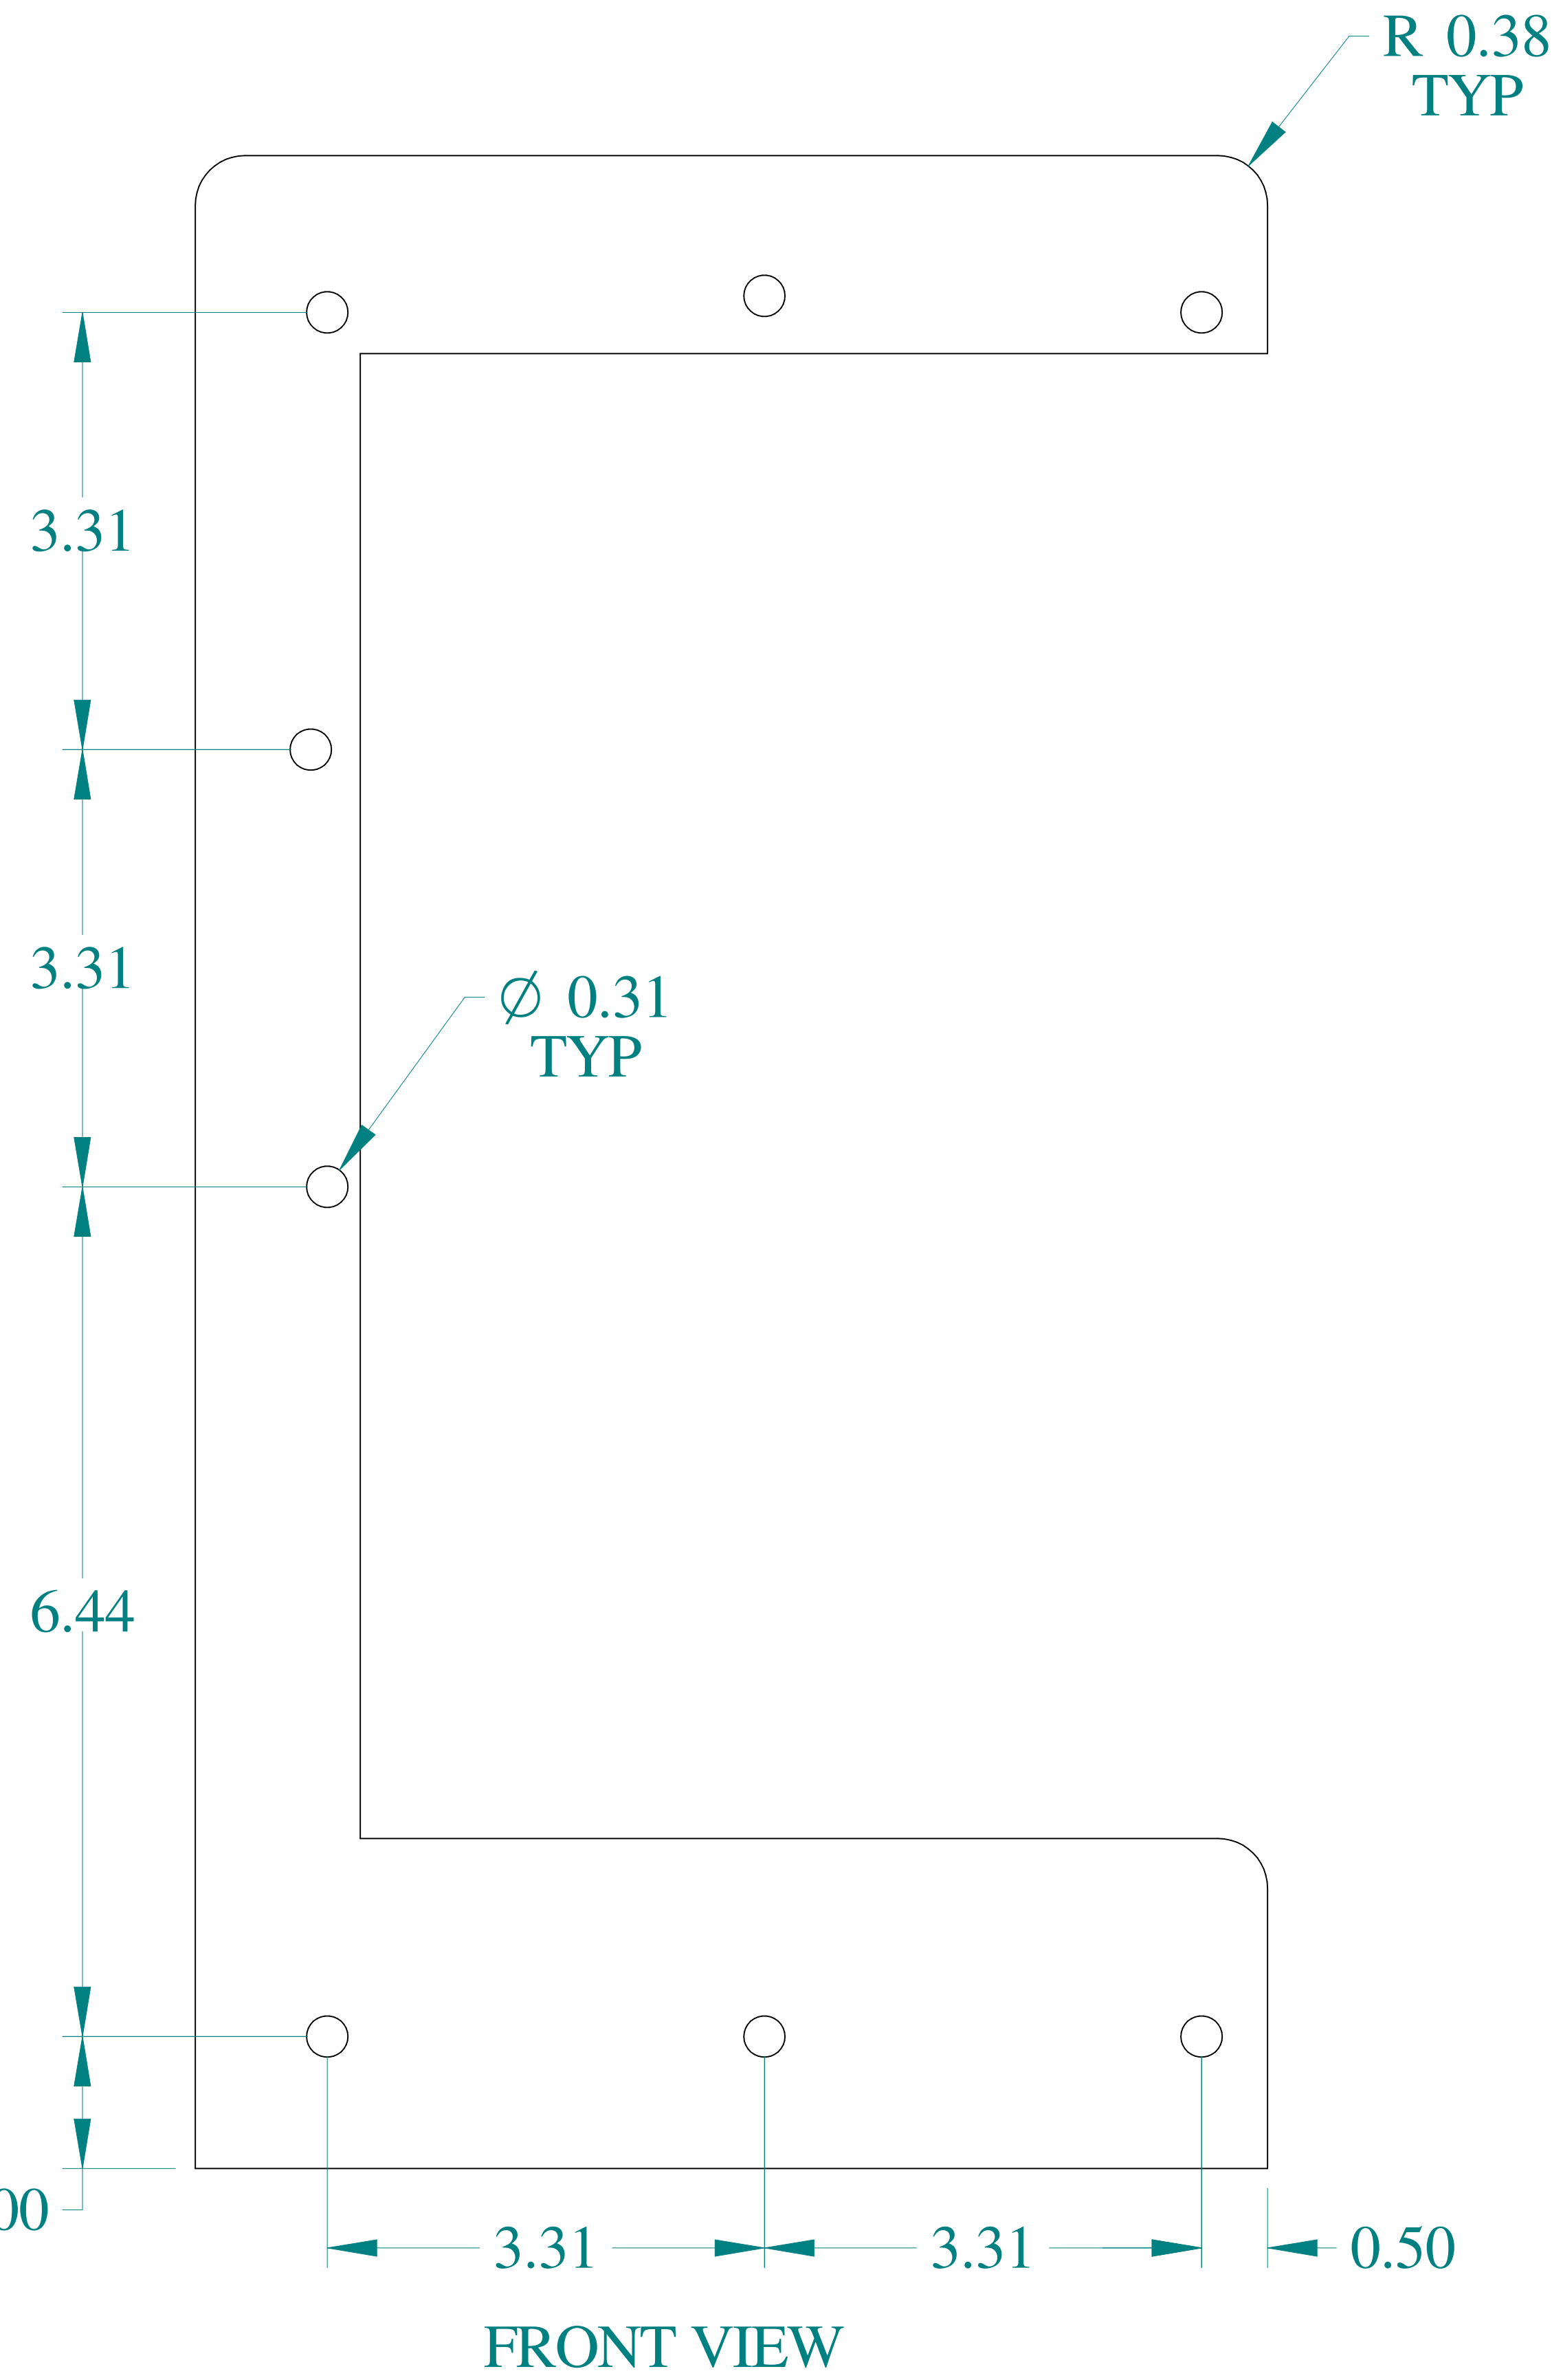

TOP VIEW

FRONT VIEW

SIDE VIEW

BACK VIEW

ISOMETRIC VIEWS

BOTTOM VIEW

Data subject to change without notice.

Part #: 1485DL1