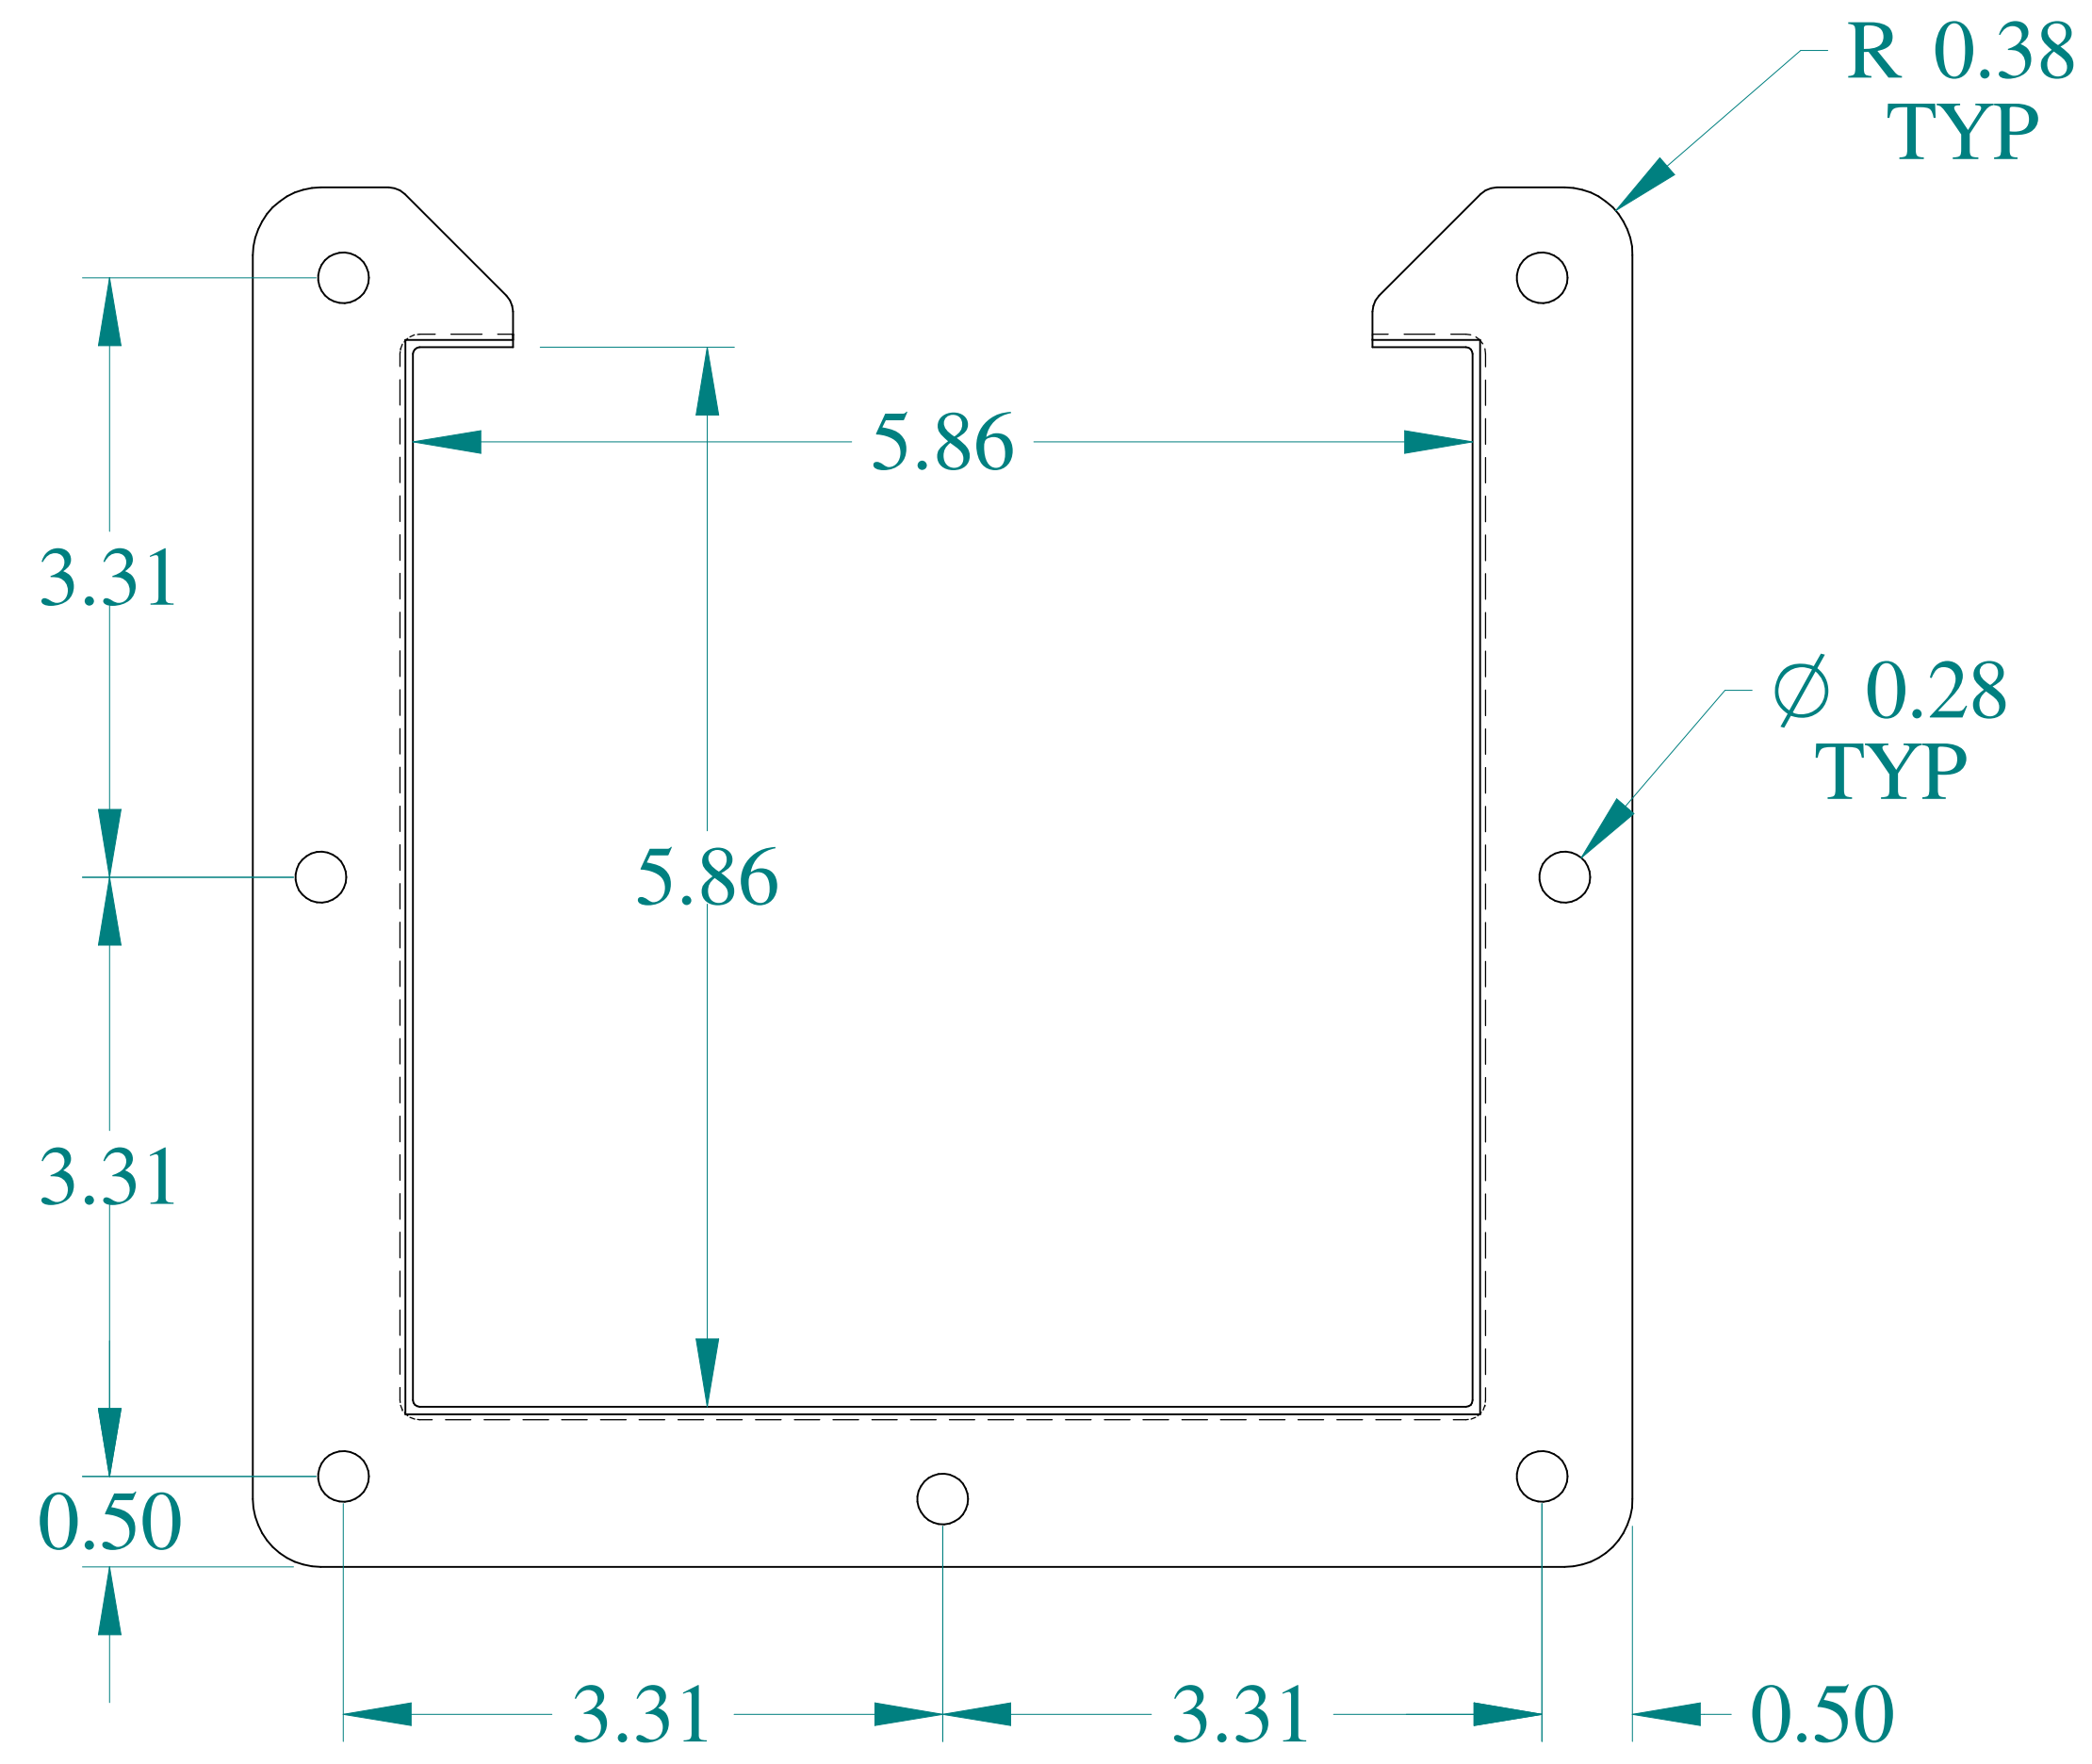

TOP VIEW

ISOMETRIC VIEWS

SIDE VIEW

FRONT VIEW

SIDE VIEW

BOTTOM VIEW

HAMMOND
MANUFACTURING®

www.hammondmfg.com

Data subject to change without notice.

Part #: 1485DM2

Date: Mar. 24, 2019

Link: www.hammondmfg.com/1485DM2