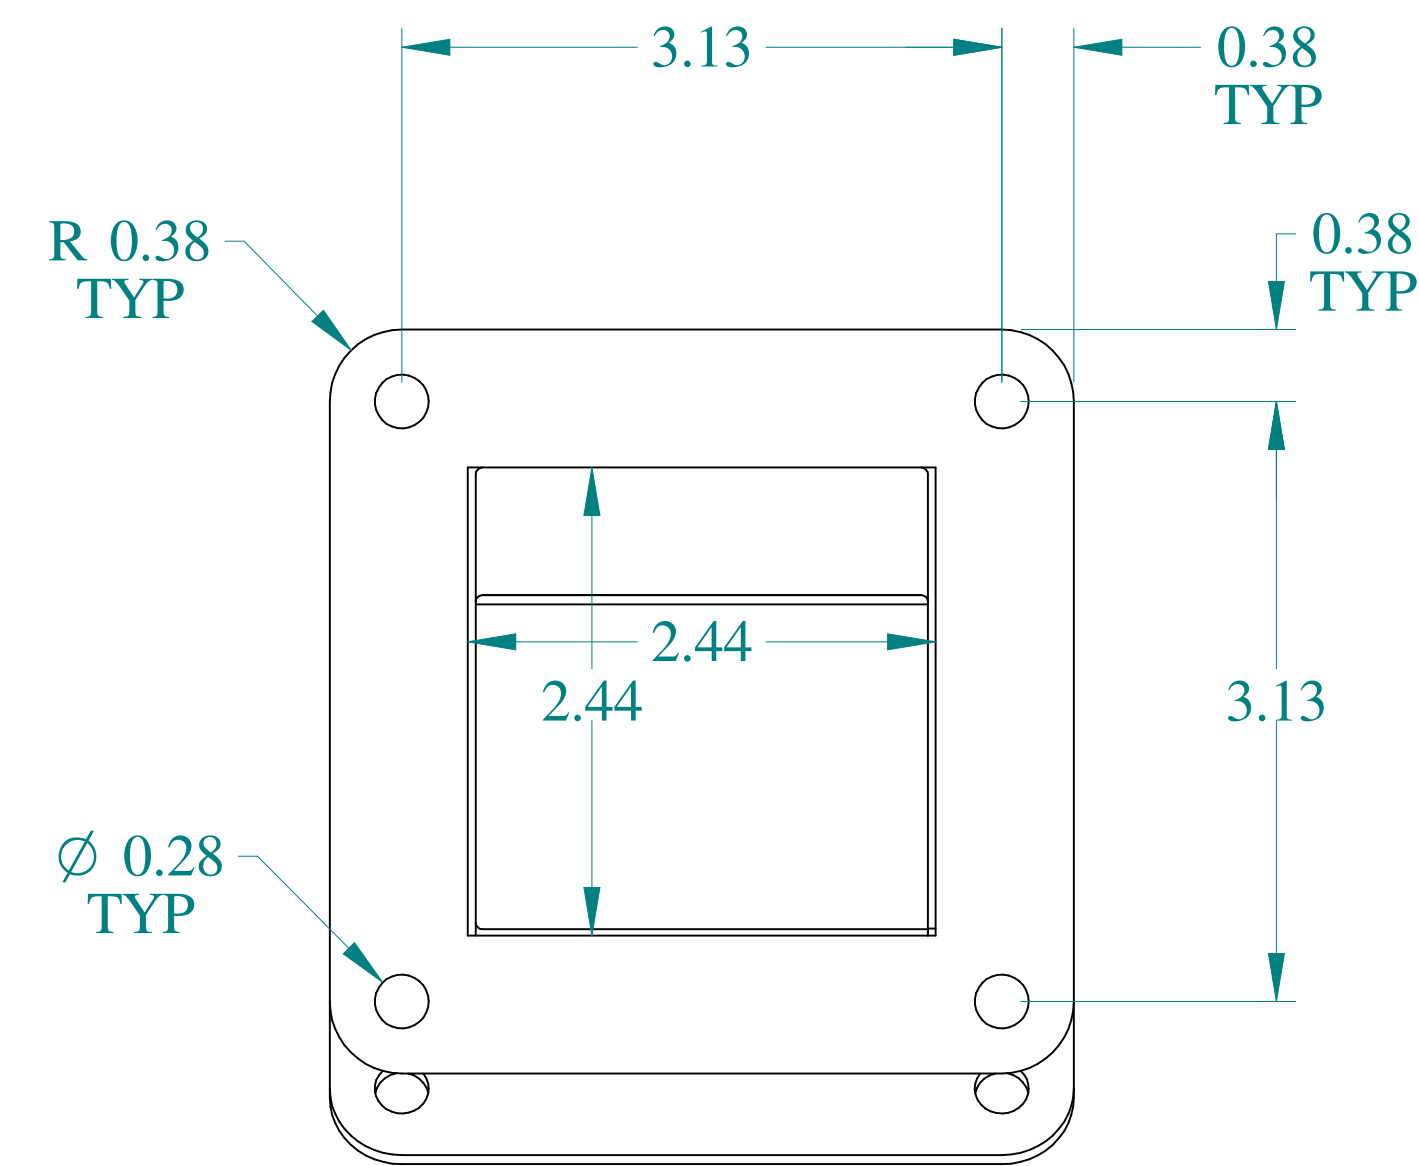

TOP VIEW

ISOMETRIC VIEWS

SIDE VIEW

FRONT VIEW

VIEW Z-Z

BOTTOM VIEW

Data subject to change without notice.

Part # : 1487B2P