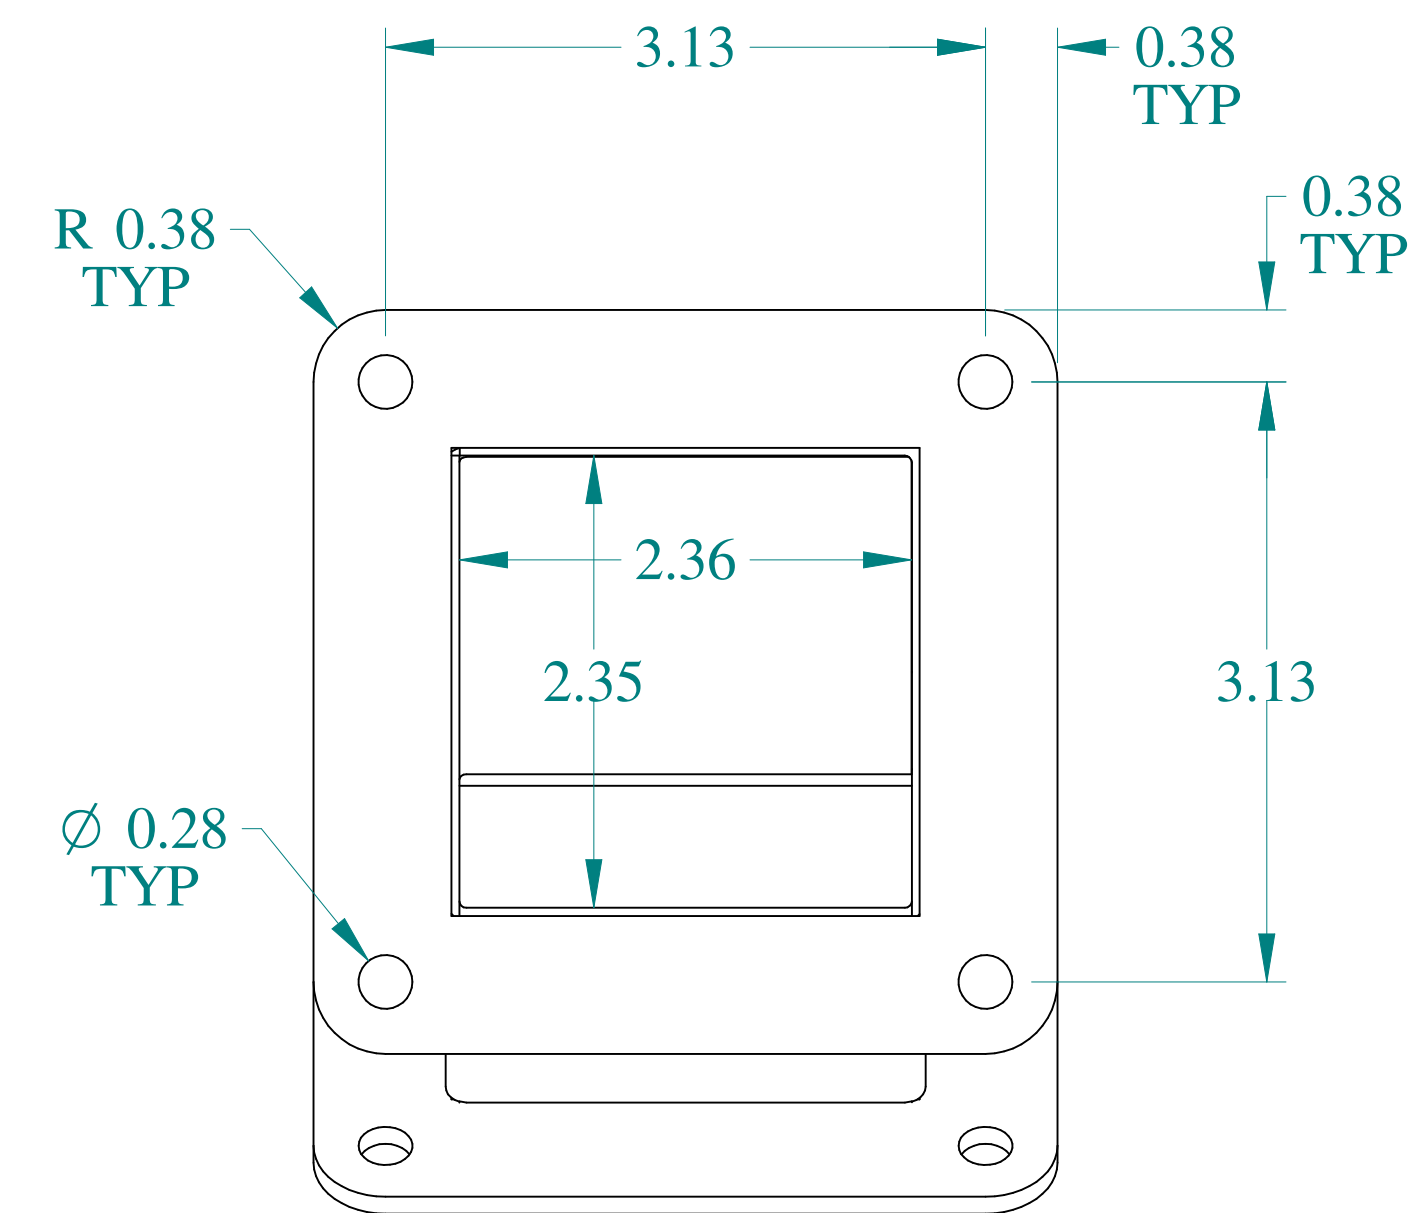

TOP VIEW

FRONT VIEW

VIEW Z-Z

ISOMETRIC VIEWS

SIDE VIEW

BOTTOM VIEW

Data subject to change without notice.

Part # : 1487B4P