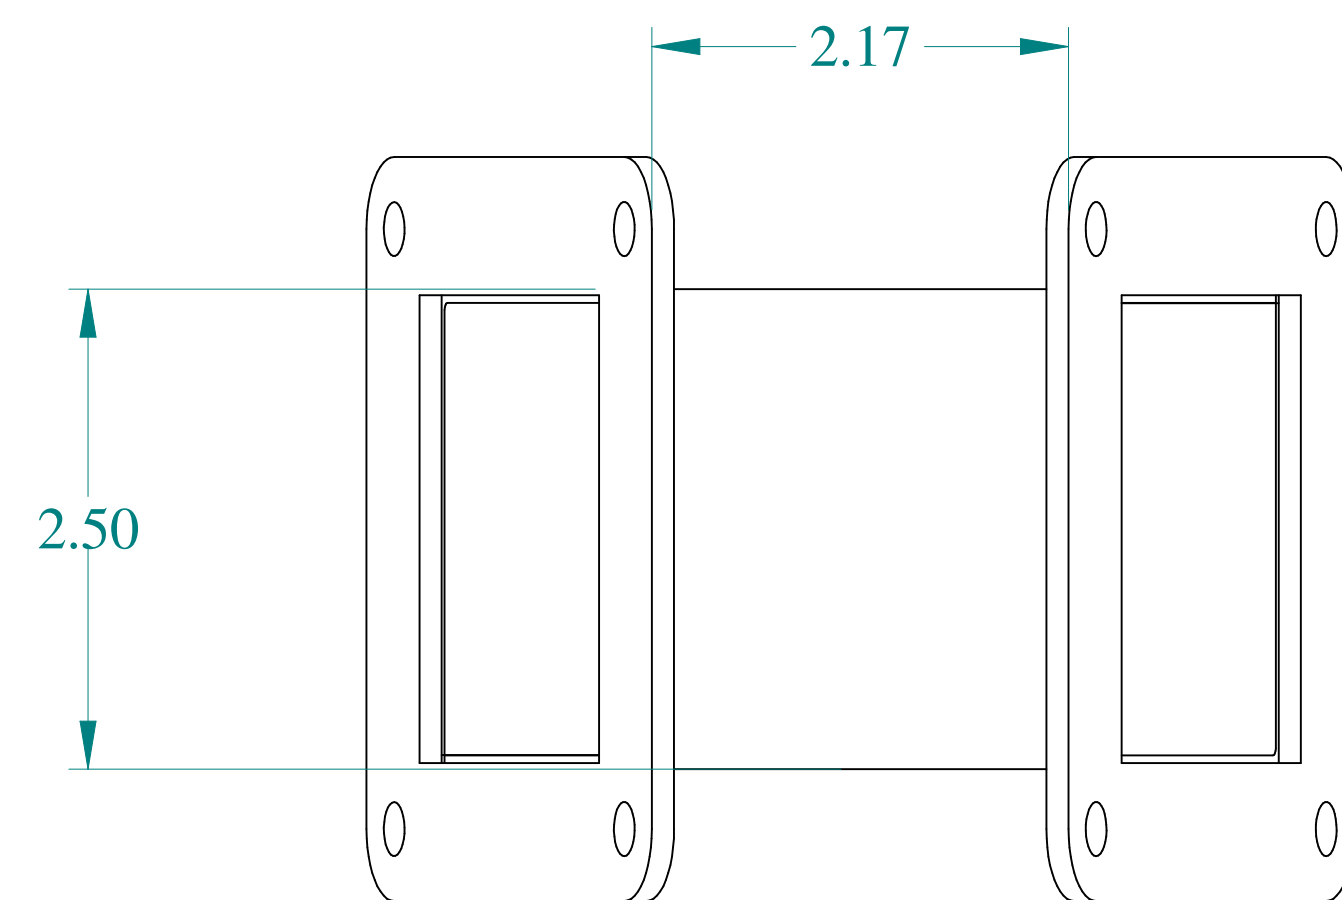

TOP VIEW

FRONT VIEW

VIEW Z-Z

ISOMETRIC VIEWS

SIDE VIEW

BOTTOM VIEW

Data subject to change without notice.

Part # : 1487B4P