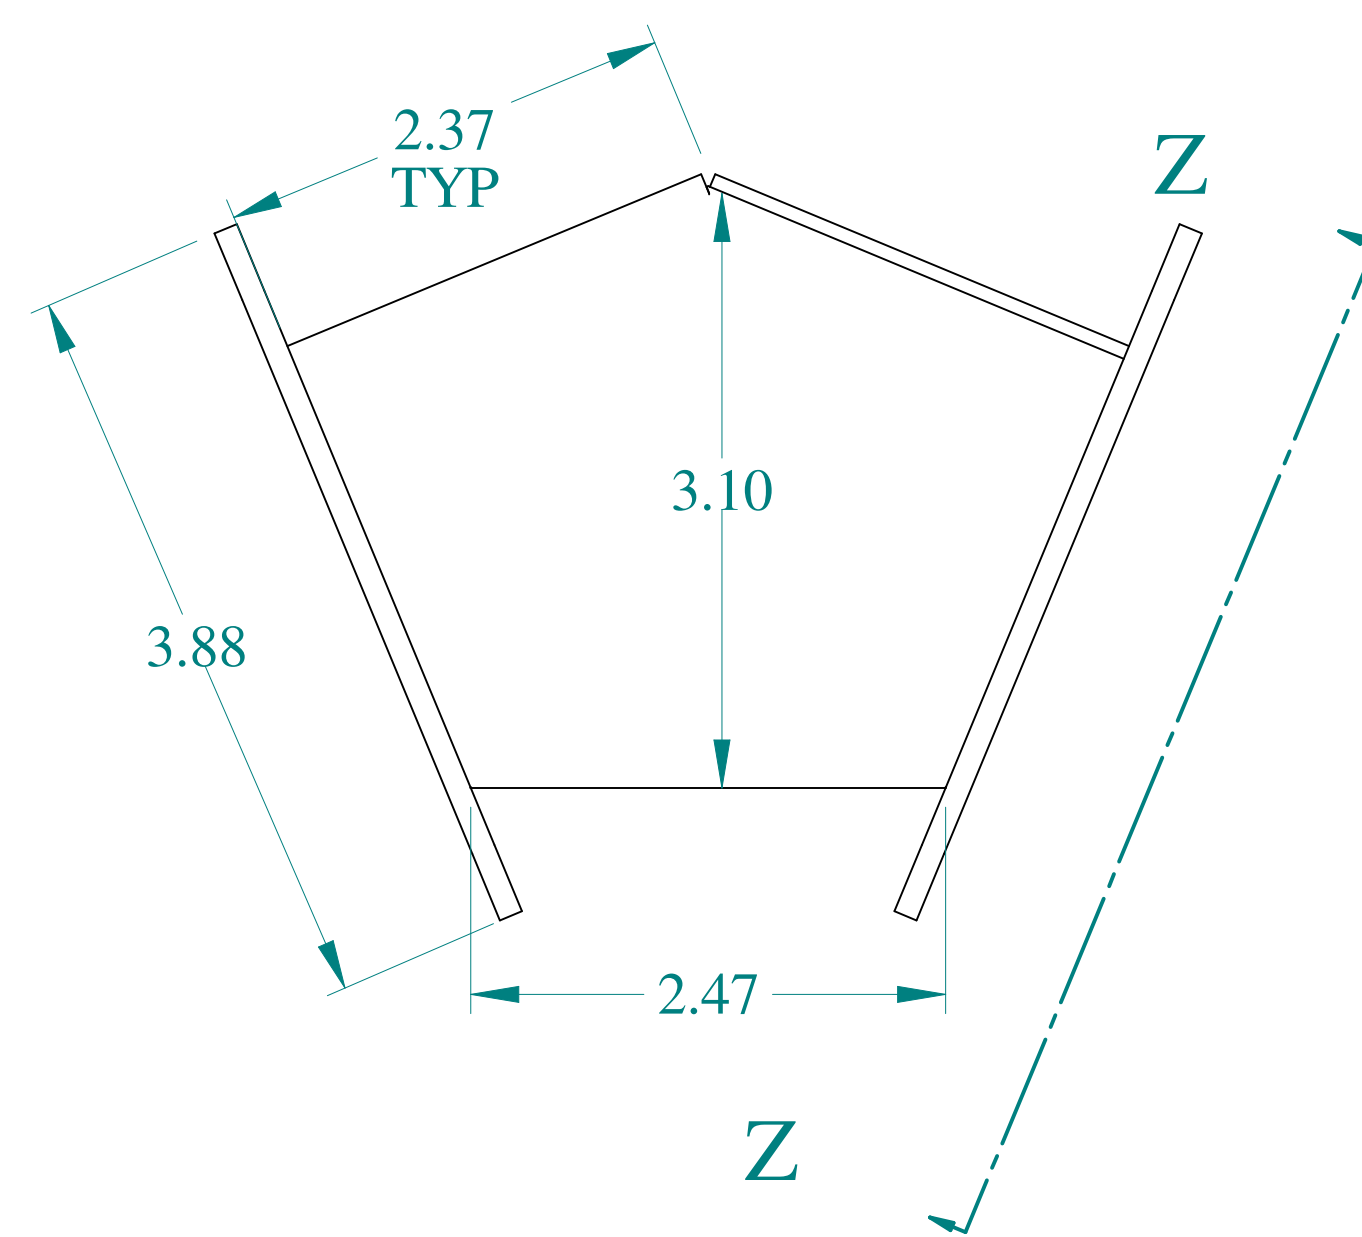

TOP VIEW

FRONT VIEW

VIEW Z-Z

ISOMETRIC VIEWS

SIDE VIEW

BOTTOM VIEW

Data subject to change without notice.

Part # : 1487B4P