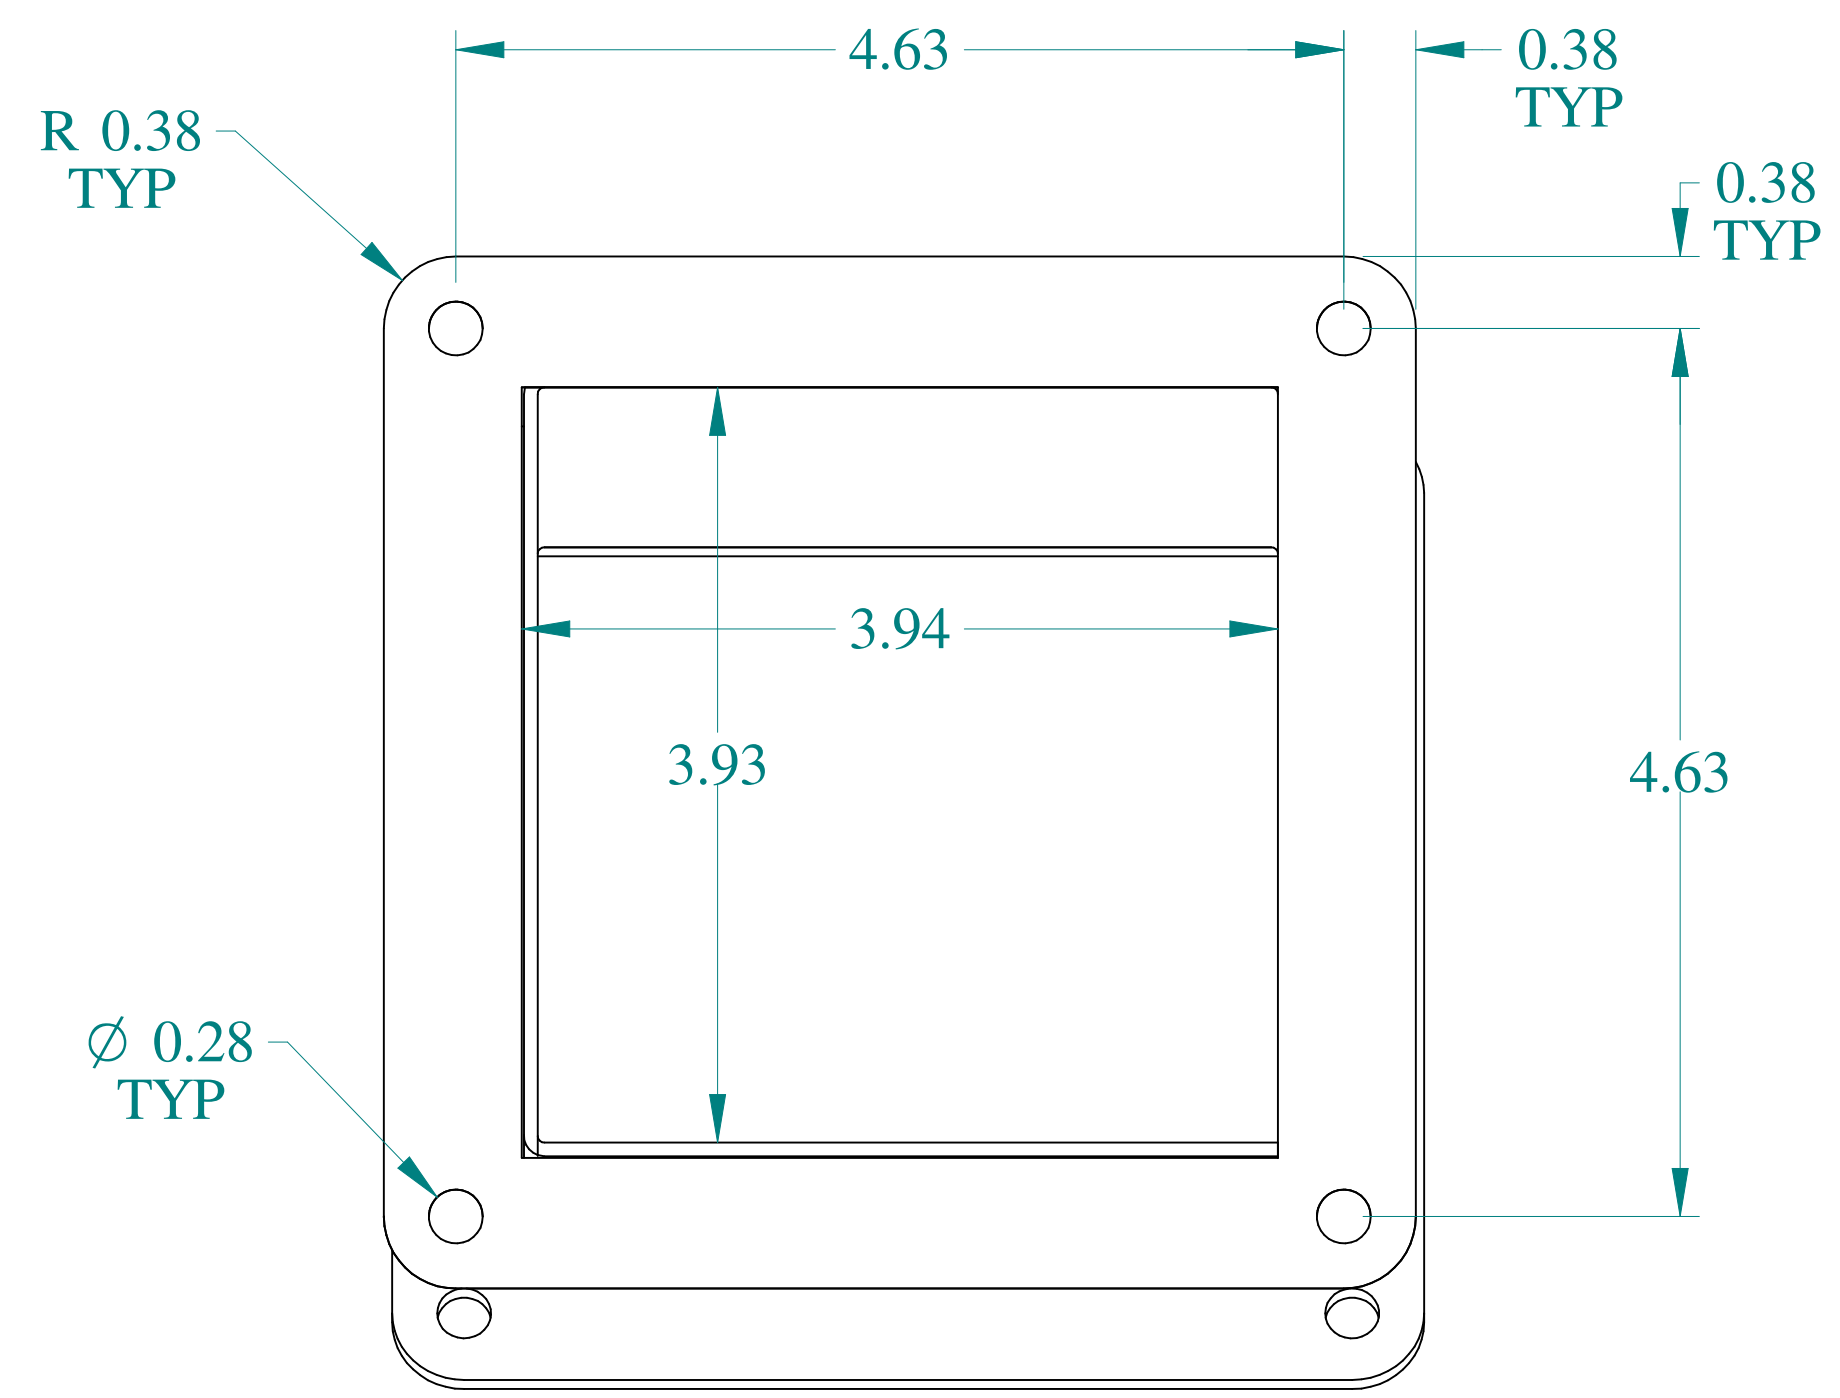

TOP VIEW

SIDE VIEW

FRONT VIEW

VIEW Z-Z

ISOMETRIC VIEWS

BOTTOM VIEW

HAMMOND
MANUFACTURING®

www.hammondmfg.com

Data subject to change without notice.

Part #: 1487C2P

Date: Mar. 22, 2019

Link: www.hammg.com/1487C2P