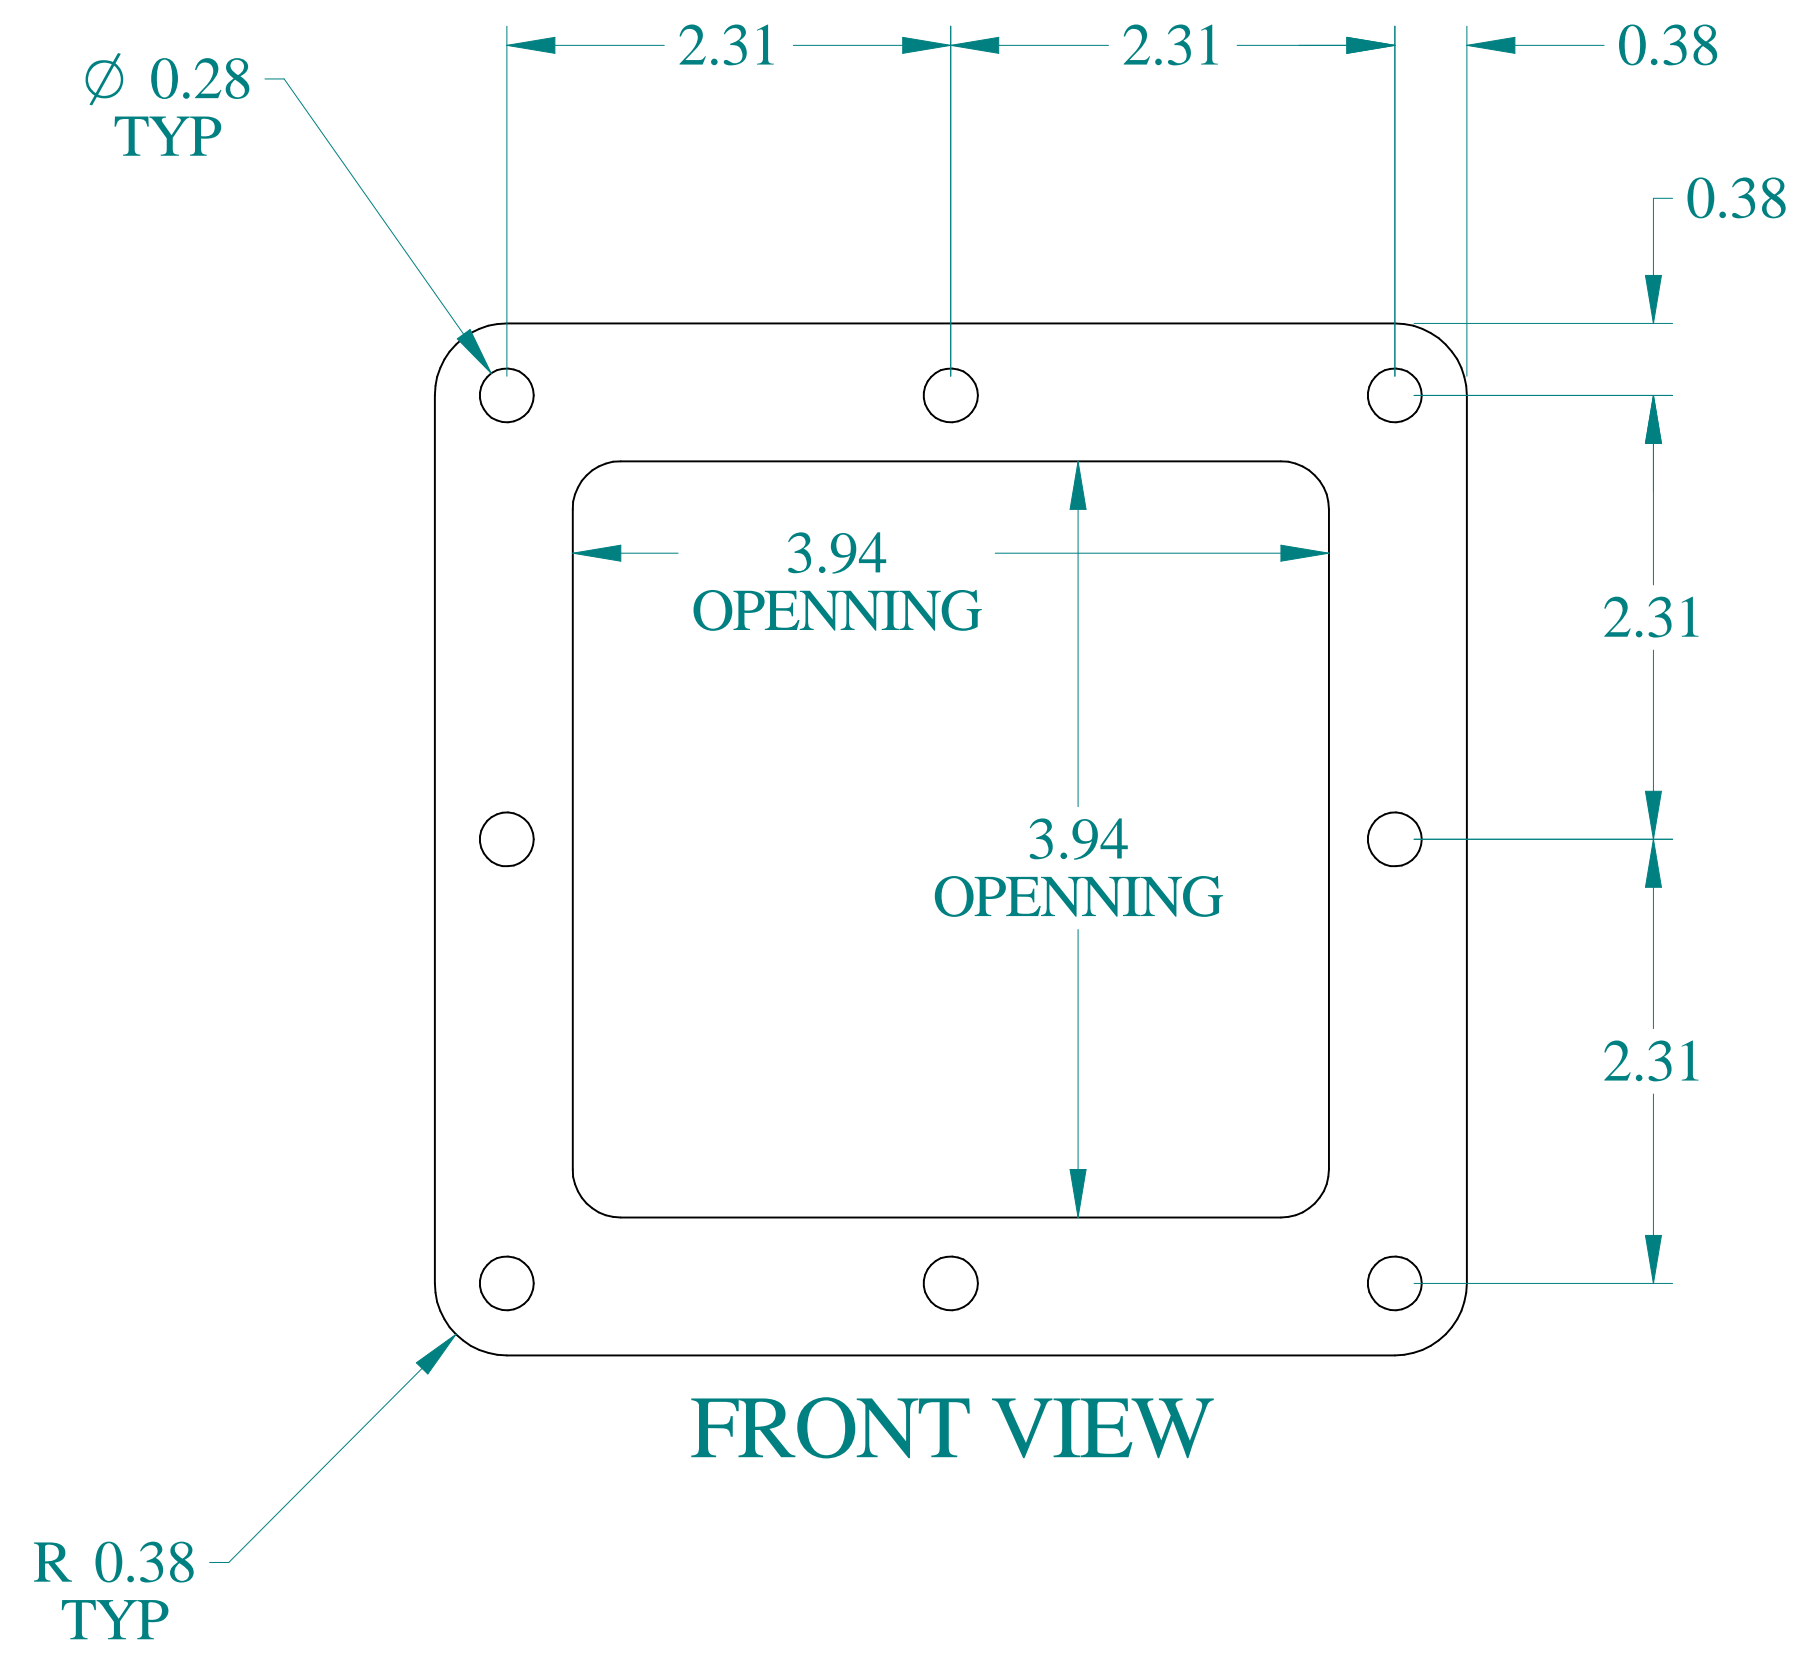

TOP VIEW

ISOMETRIC VIEW

SIDE VIEW

Data subject to change without notice.

Part # : 1487CSSS Date : Jul 23, 2020

Link: www.hamfmfg.com/1487CSSS