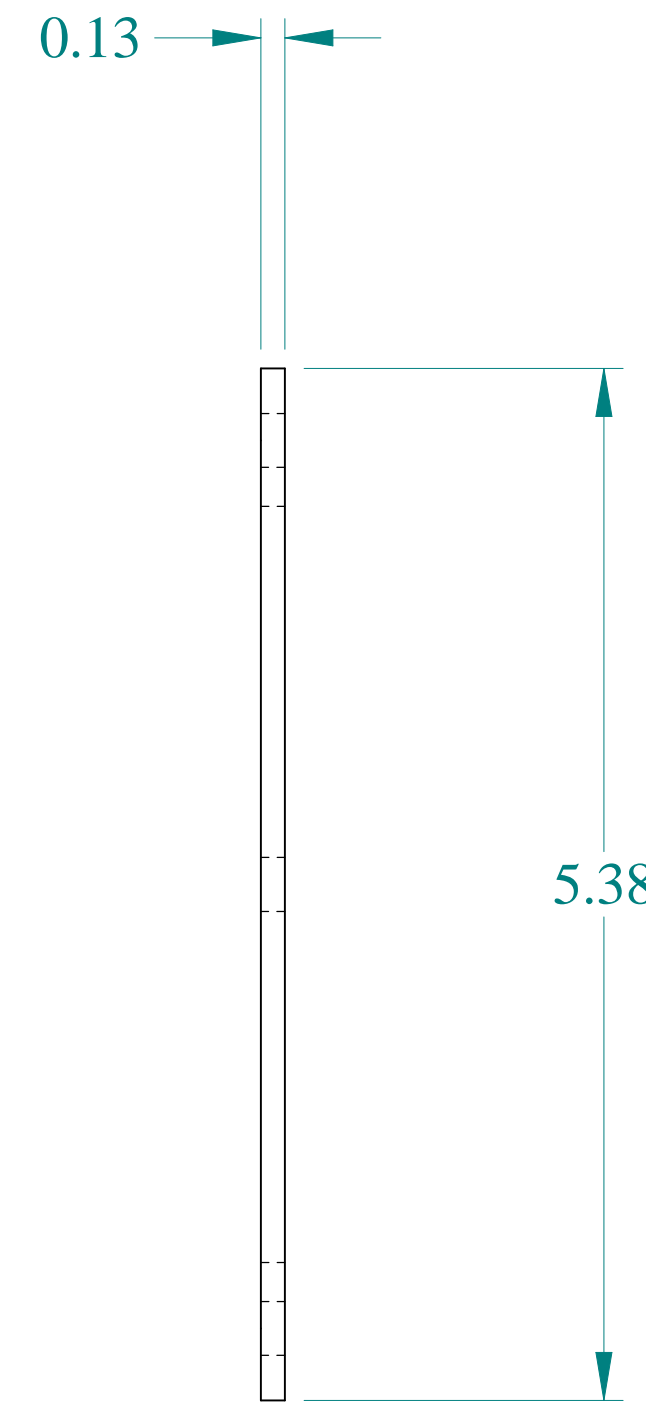

TOP VIEW

ISOMETRIC VIEW

SIDE VIEW

Data subject to change without notice.

Part # : 1487CSSS Date : Jul 23, 2020

Link: www.hamfmfg.com/1487CSSS