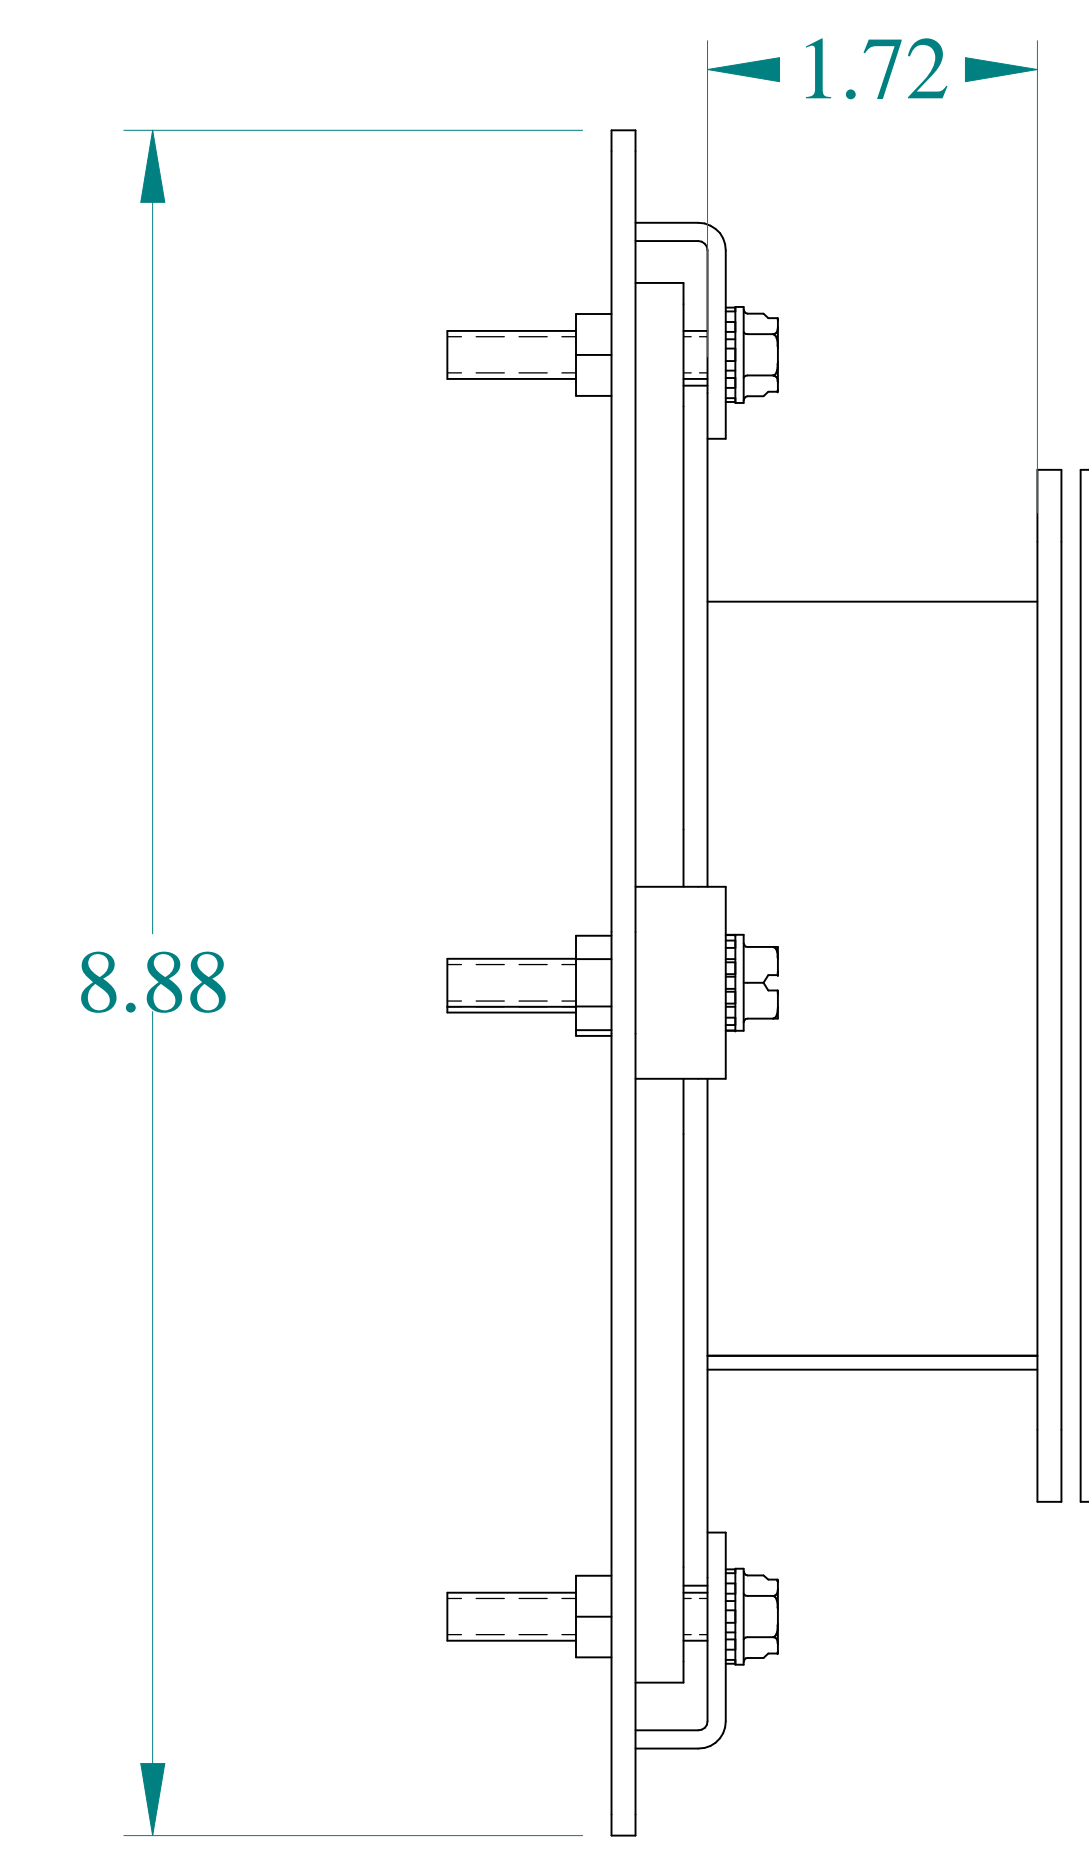

TOP VIEW

ISOMETRIC VIEWS

SIDE VIEW

FRONT VIEW

SIDE VIEW

BACK VIEW

BOTTOM VIEW

Data subject to change without notice.

Part # : 1487CV2SS Date : Mar. 13, 2023

Link: www.hamdf.com/1487CV2SS