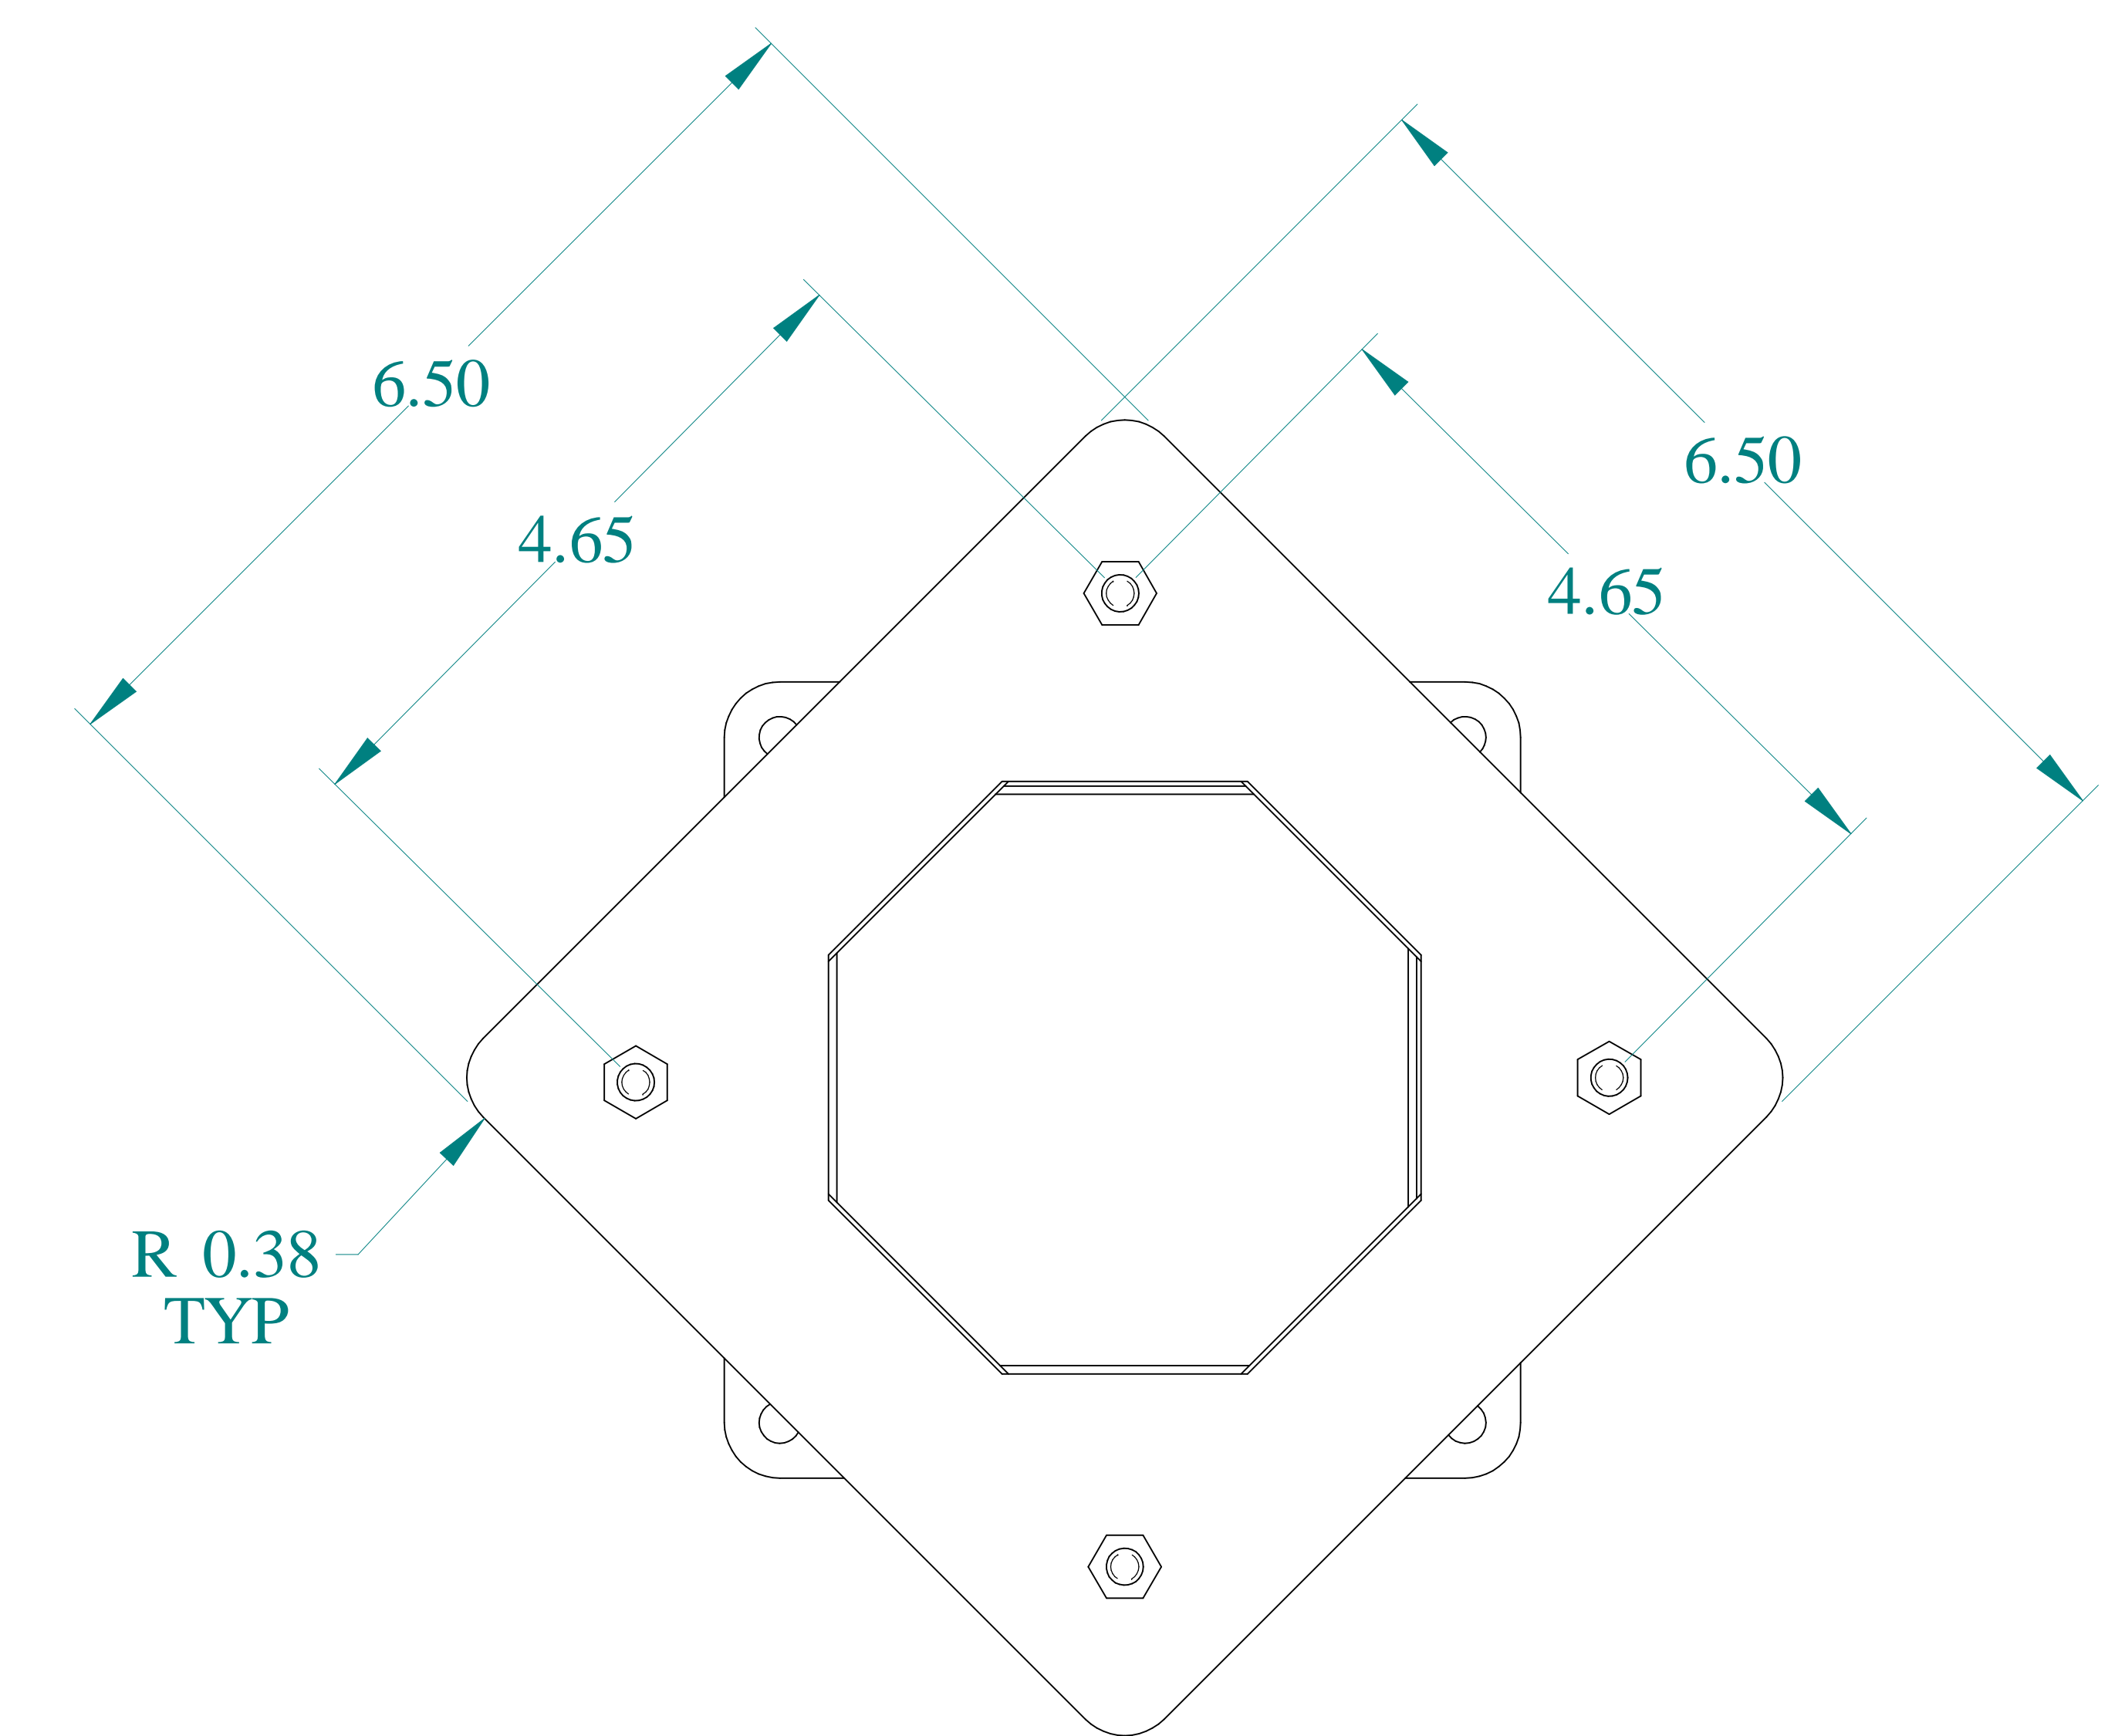

TOP VIEW

ISOMETRIC VIEWS

SIDE VIEW

FRONT VIEW

SIDE VIEW

BACK VIEW

BOTTOM VIEW

Data subject to change without notice.

Part # : 1487CV2SS Date : Mar. 13, 2023

Link: www.hamdf.com/1487CV2SS