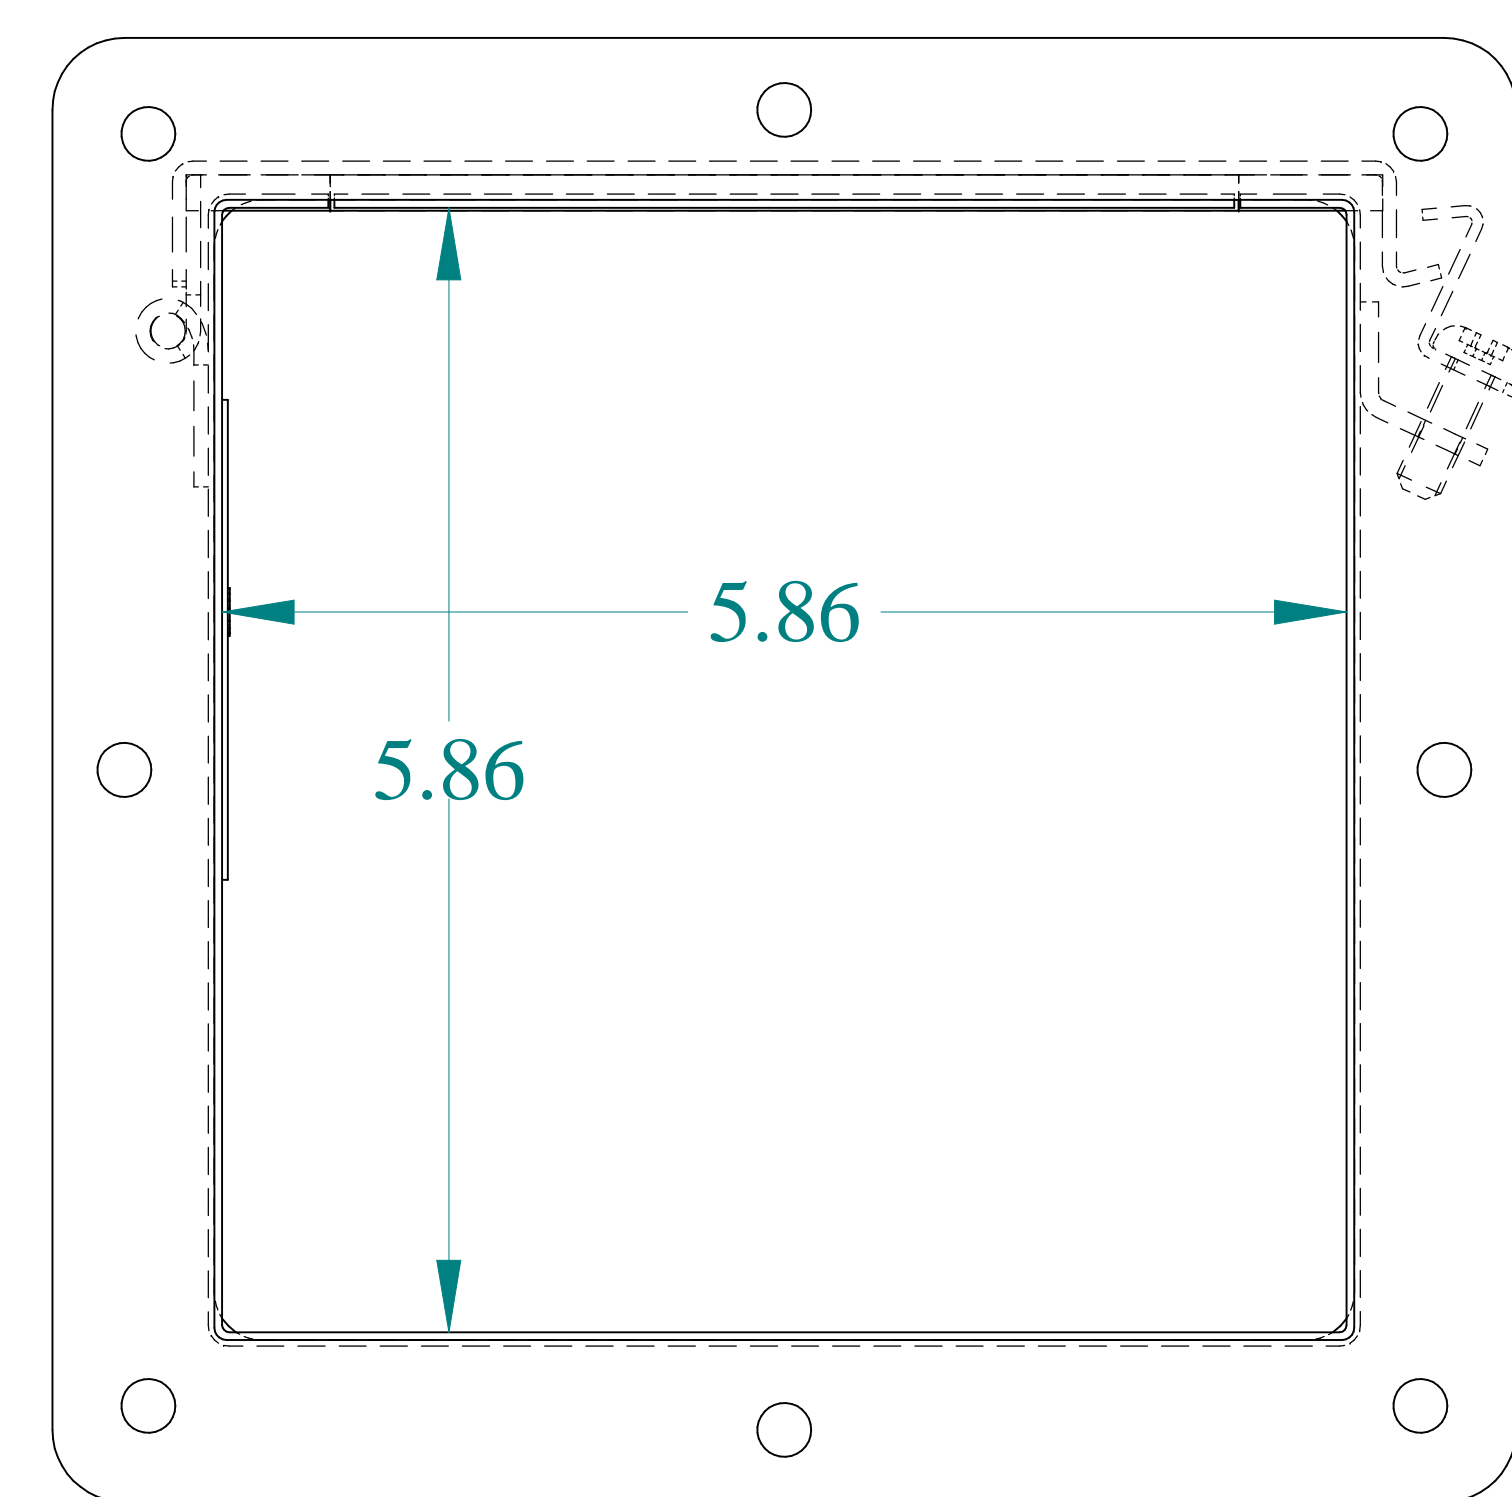

TOP VIEW

BACK VIEW

FRONT VIEW

SIDE VIEW

BOTTOM VIEW

SIDE VIEW

ISOMETRIC VIEWS

Data subject to change without notice.

Part #: 1487D12SS

Date: Mar. 13, 2023

Link: www.hammg.com/1487D12SS