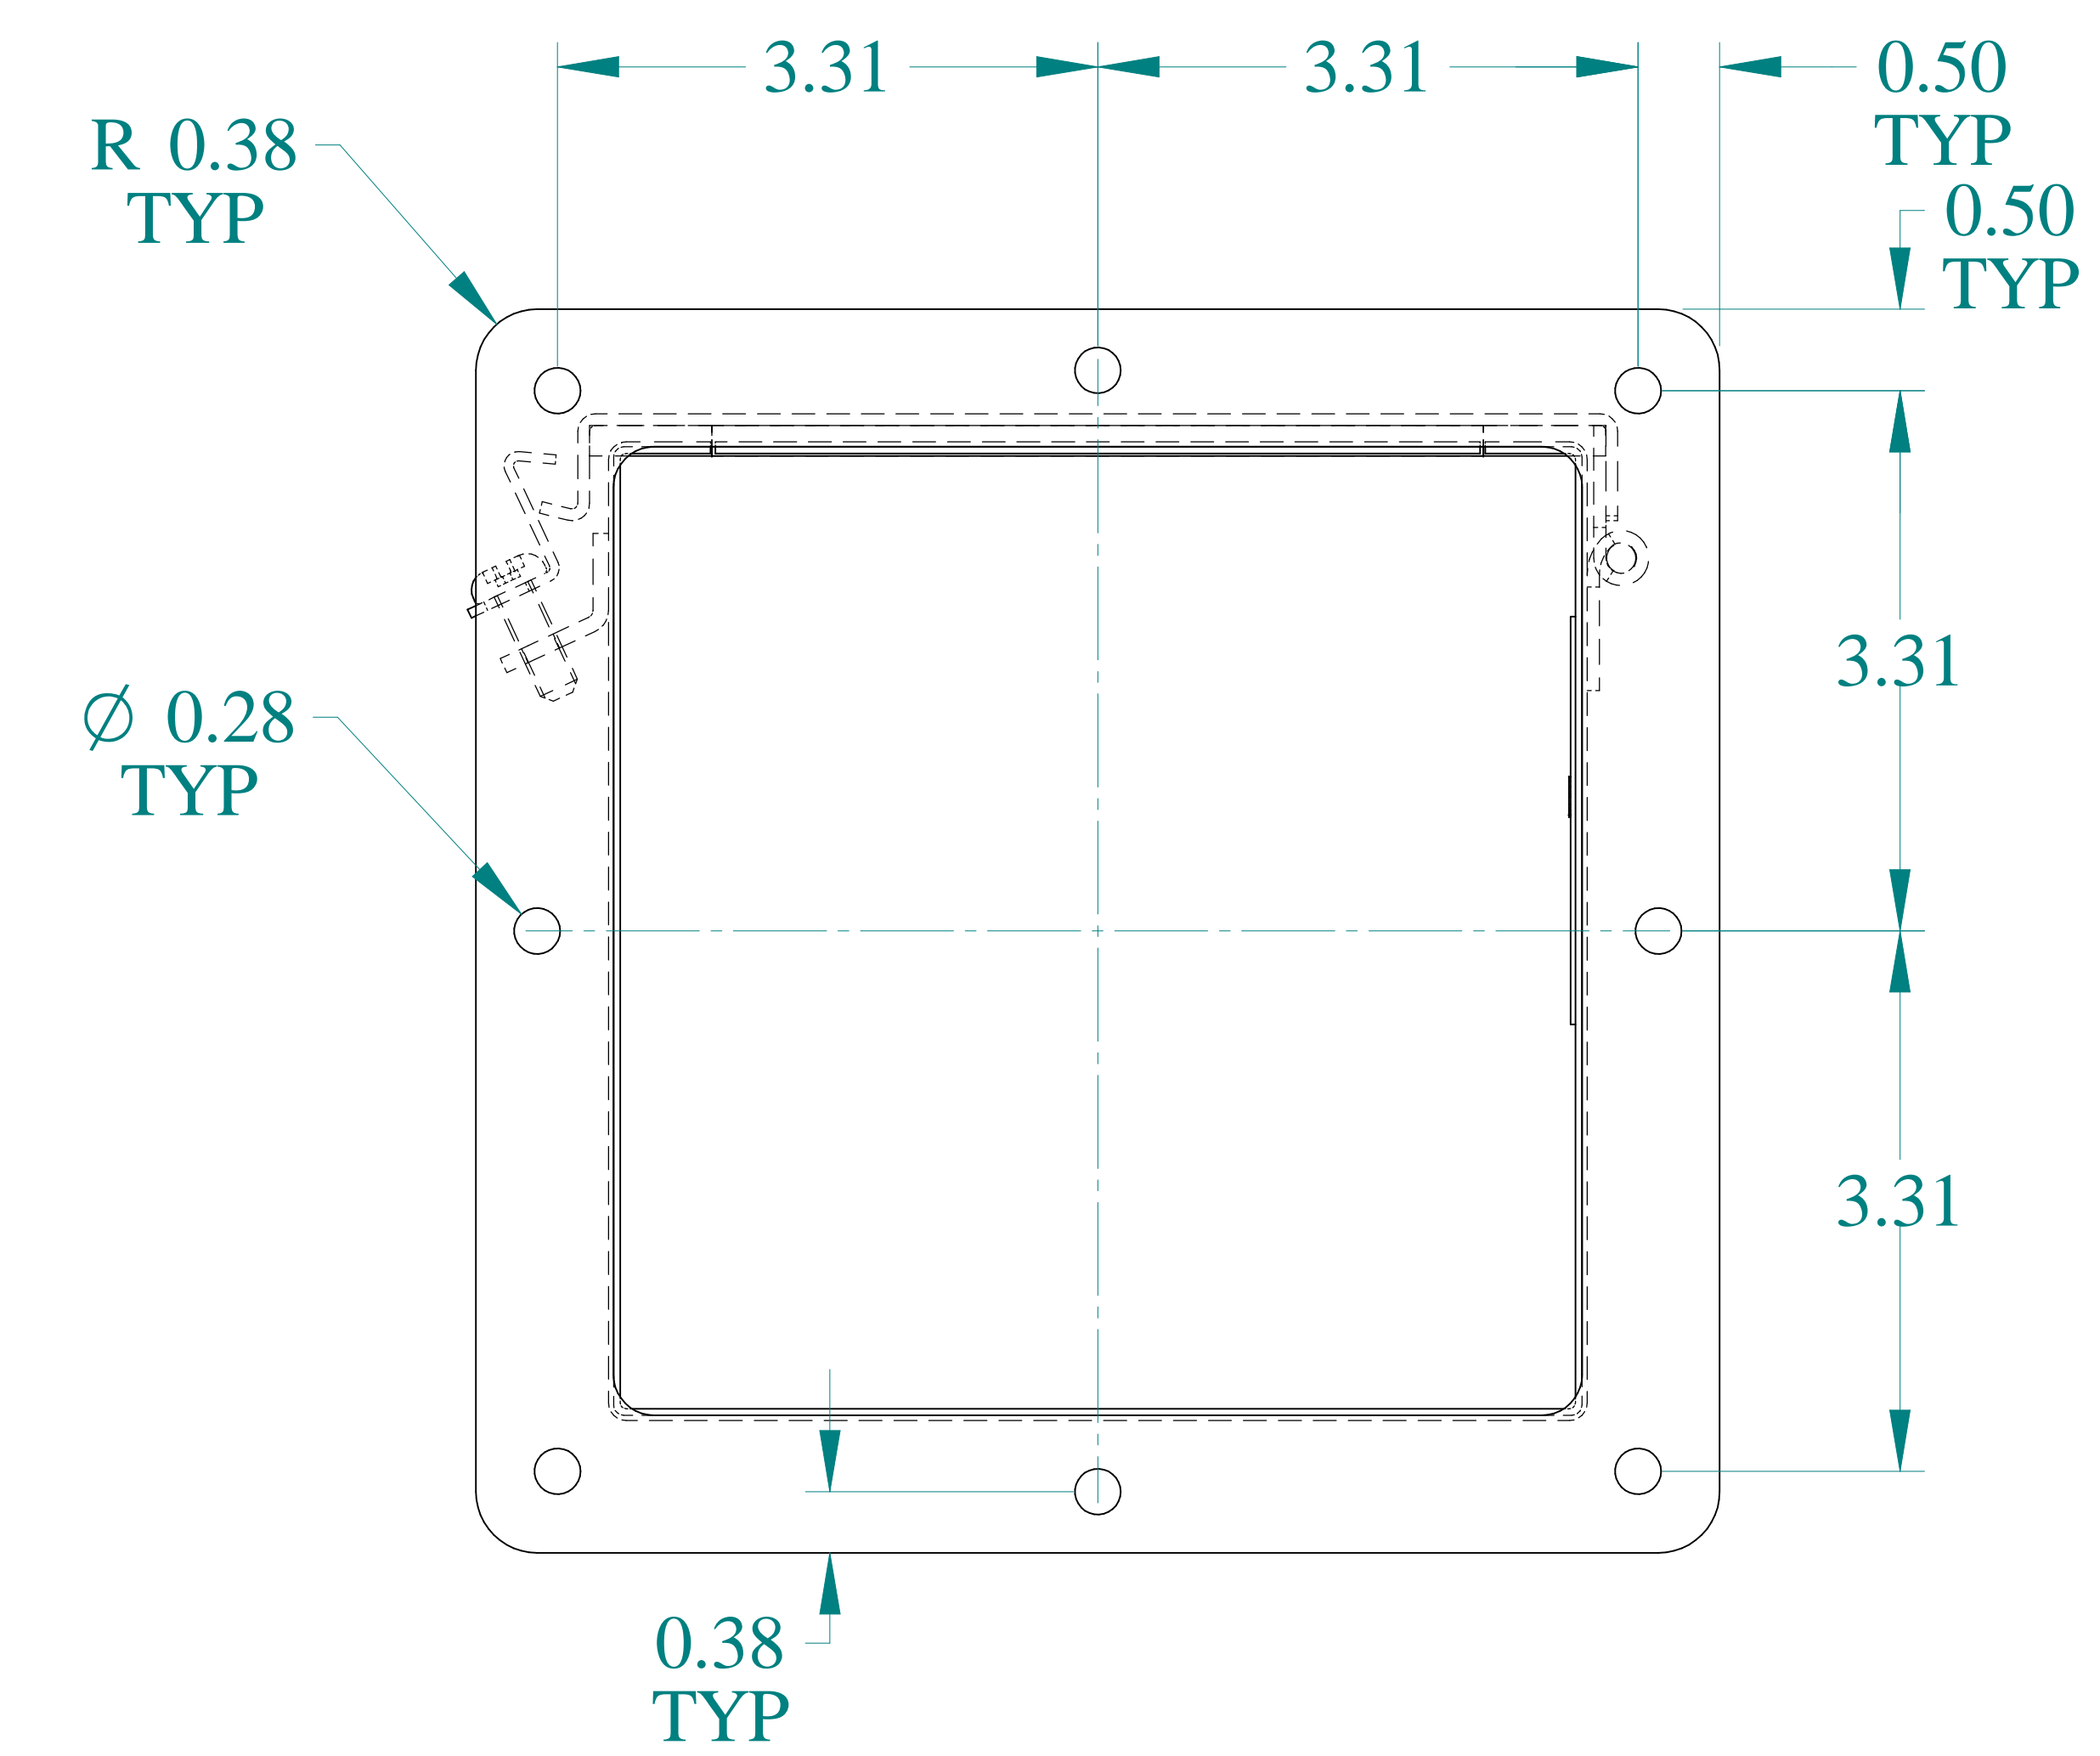

TOP VIEW

BACK VIEW

FRONT VIEW

SIDE VIEW

BOTTOM VIEW

SIDE VIEW

ISOMETRIC VIEWS

Data subject to change without notice.

Part #: 1487D12SS

Date: Mar. 13, 2023

Link: www.hammg.com/1487D12SS