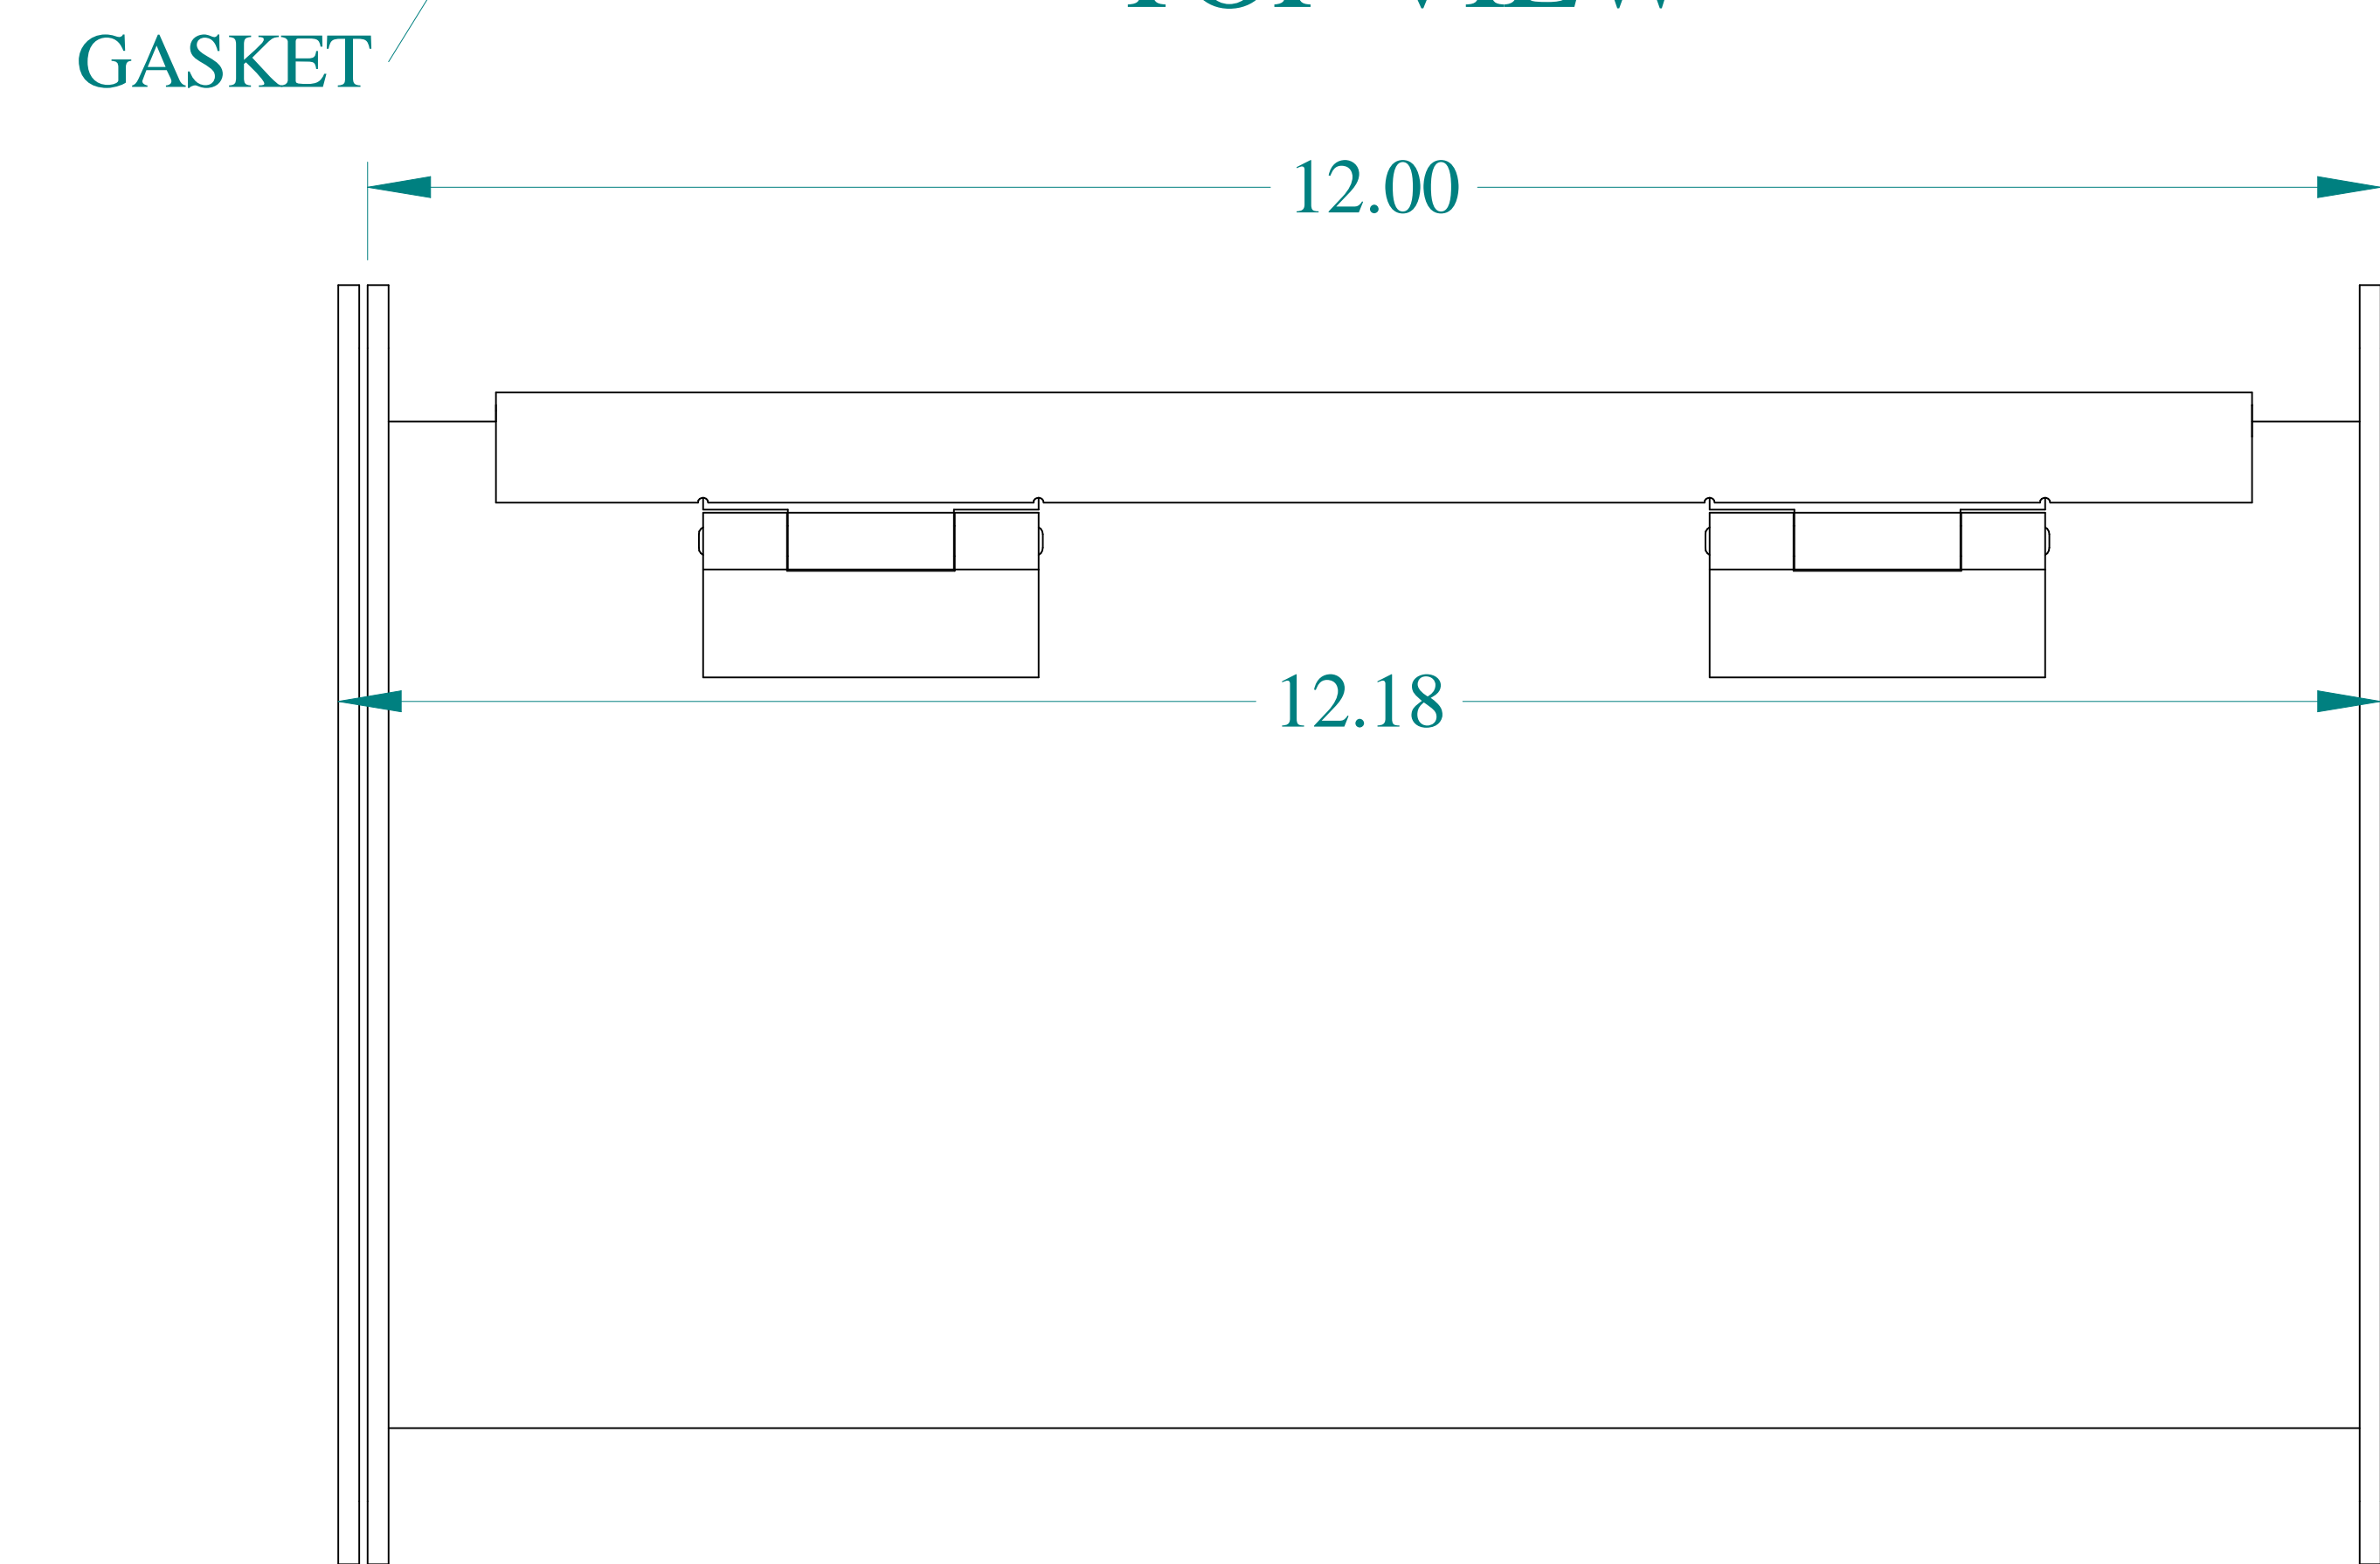

TOP VIEW

BACK VIEW

FRONT VIEW

SIDE VIEW

BOTTOM VIEW

SIDE VIEW

ISOMETRIC VIEWS

Data subject to change without notice.

Part #: 1487D12SS

Date: Mar. 13, 2023

Link: www.hammg.com/1487D12SS