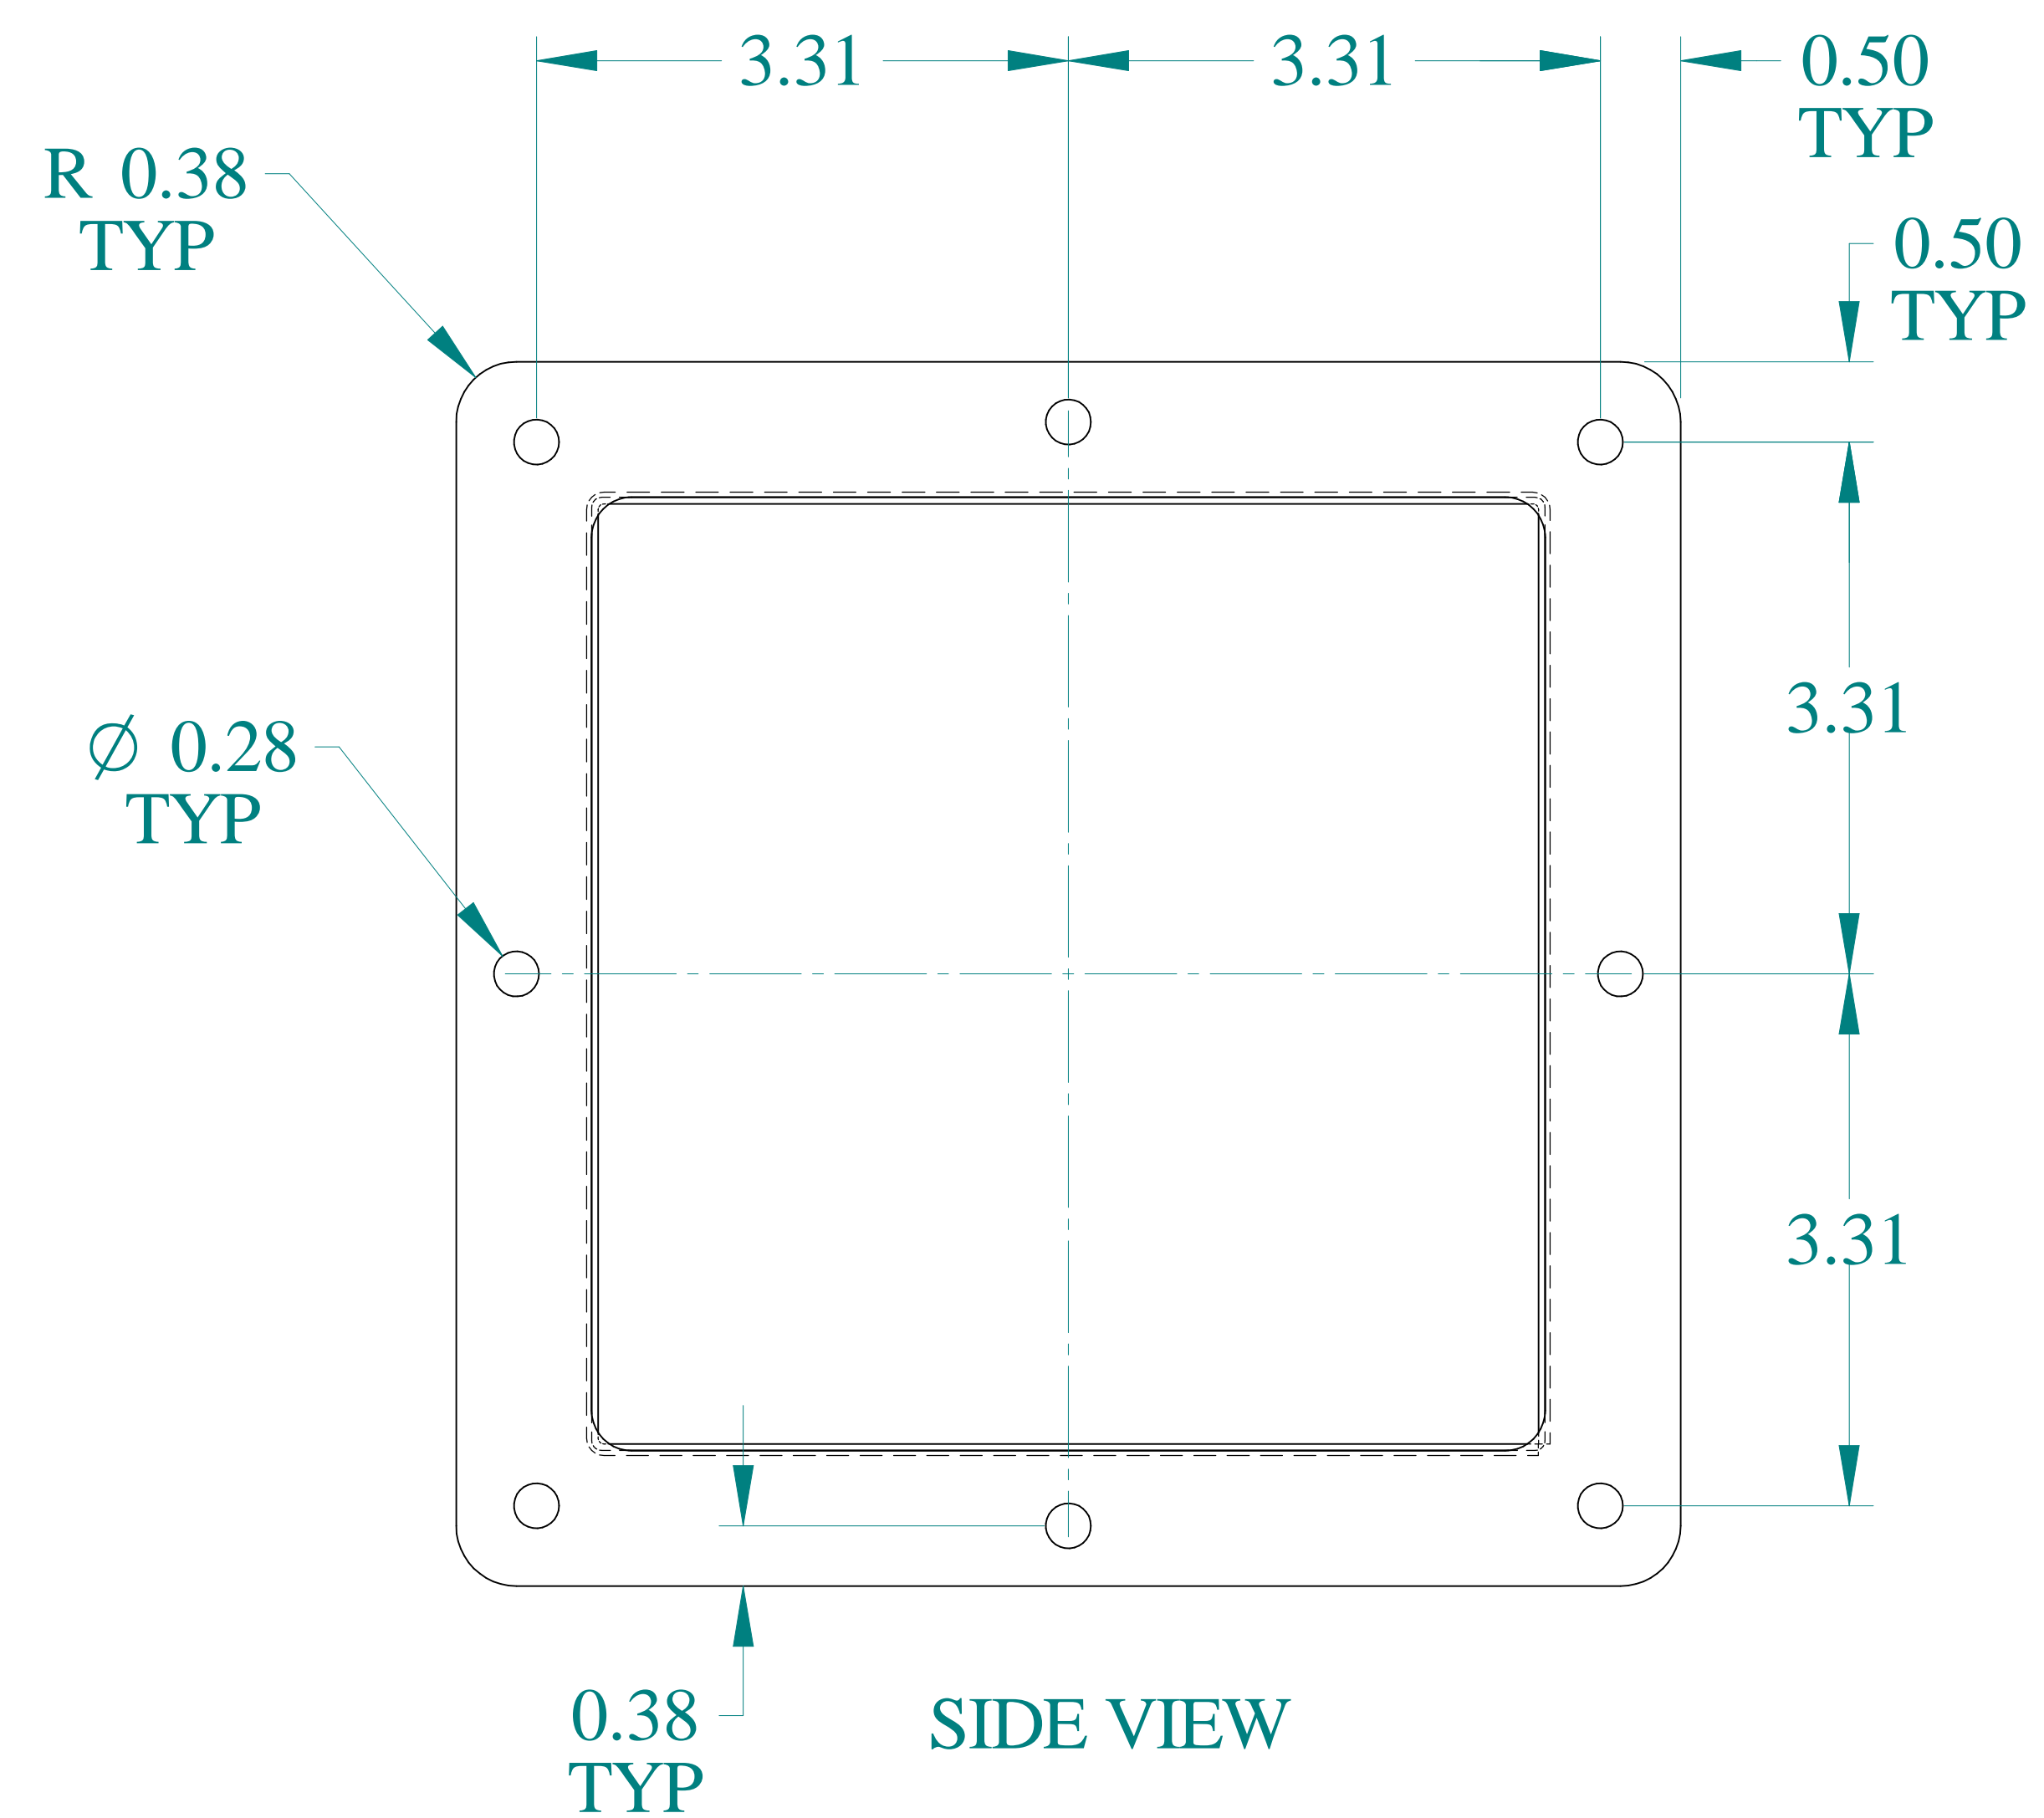

TOP VIEW

SIDE VIEW

FRONT VIEW

ISOMETRIC VIEWS

BOTTOM VIEW

Data subject to change without notice.

Part # : 1487DM6SS Date : Mar. 13, 2023

Link: www.hammfg.com/1487DM6SS