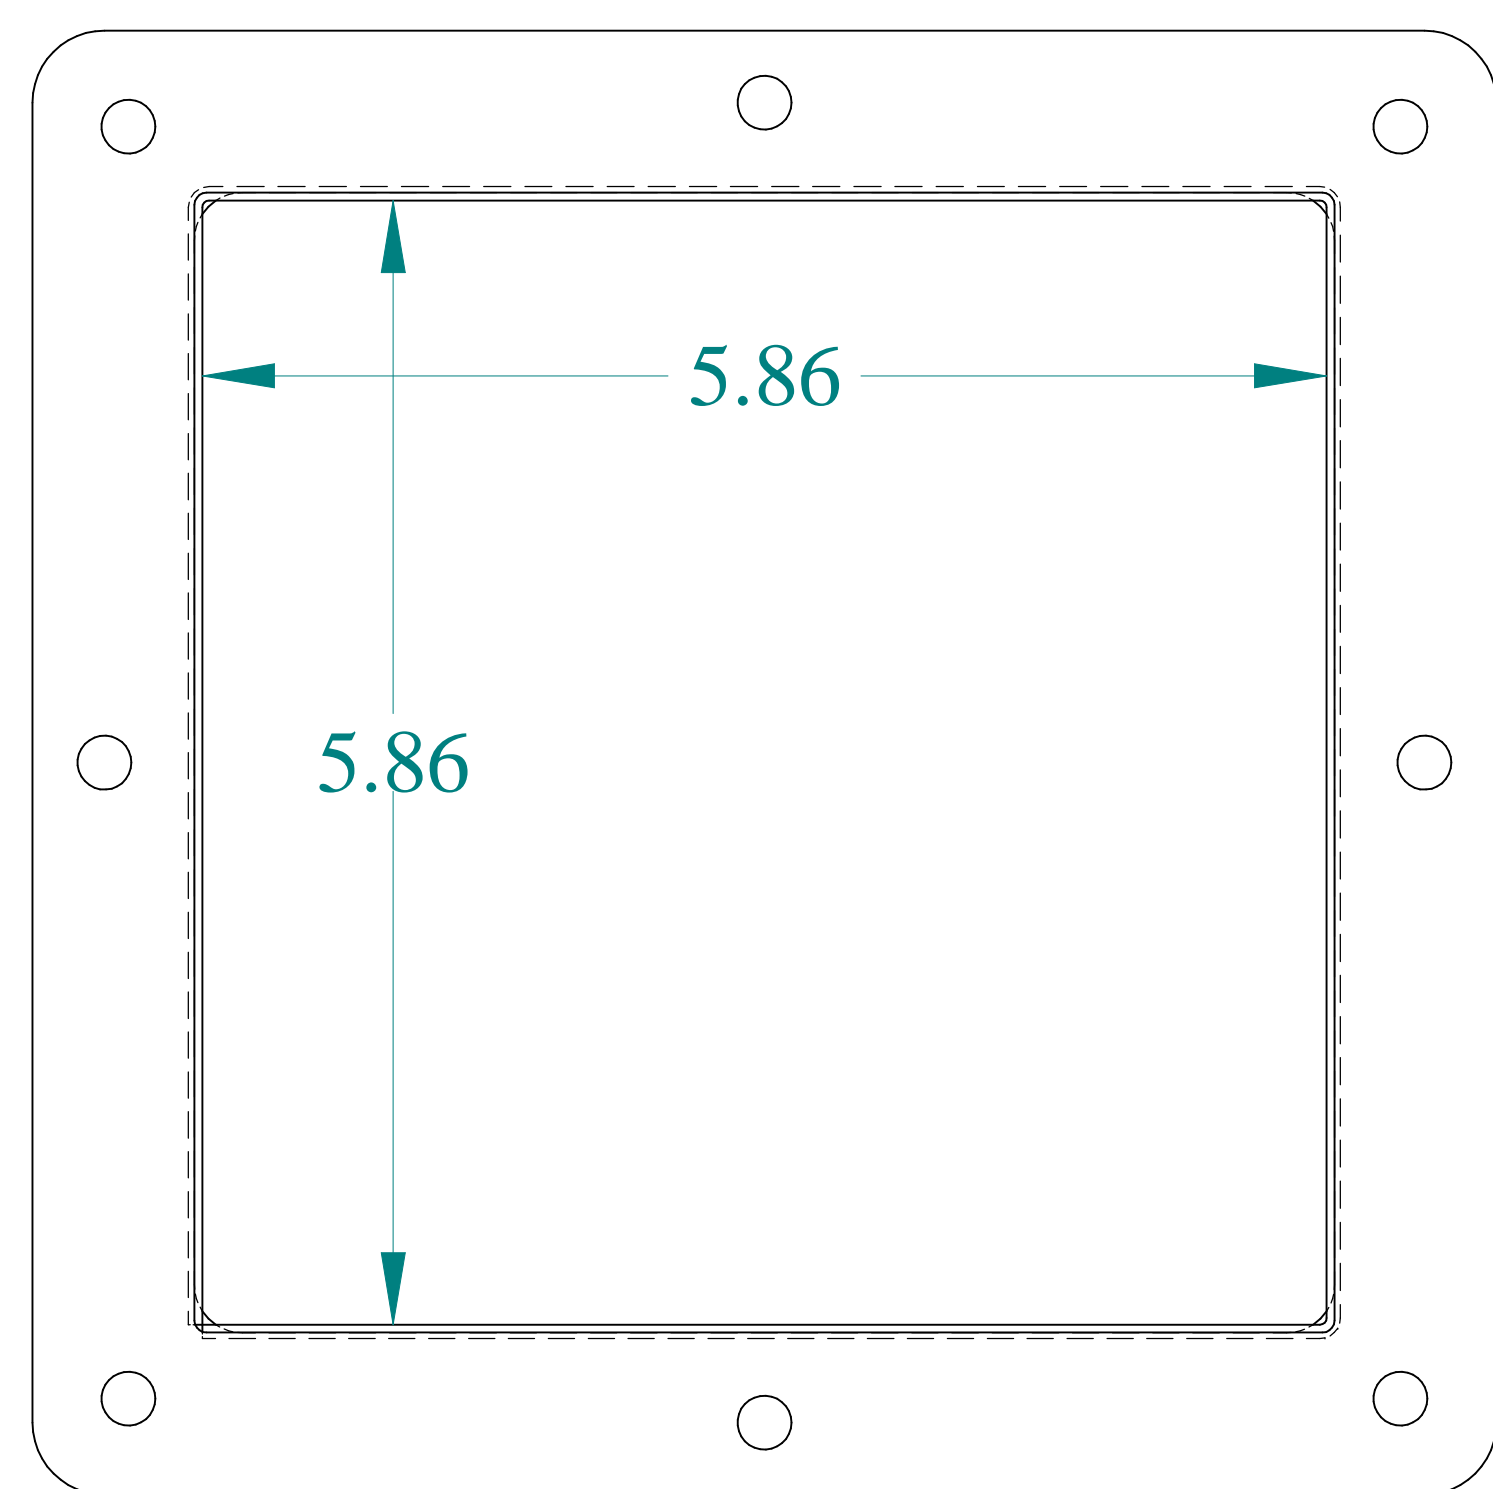

TOP VIEW

SIDE VIEW

FRONT VIEW

ISOMETRIC VIEWS

BOTTOM VIEW

Data subject to change without notice.

Part # : 1487DM6SS Date : Mar. 13, 2023

Link: www.hammfg.com/1487DM6SS