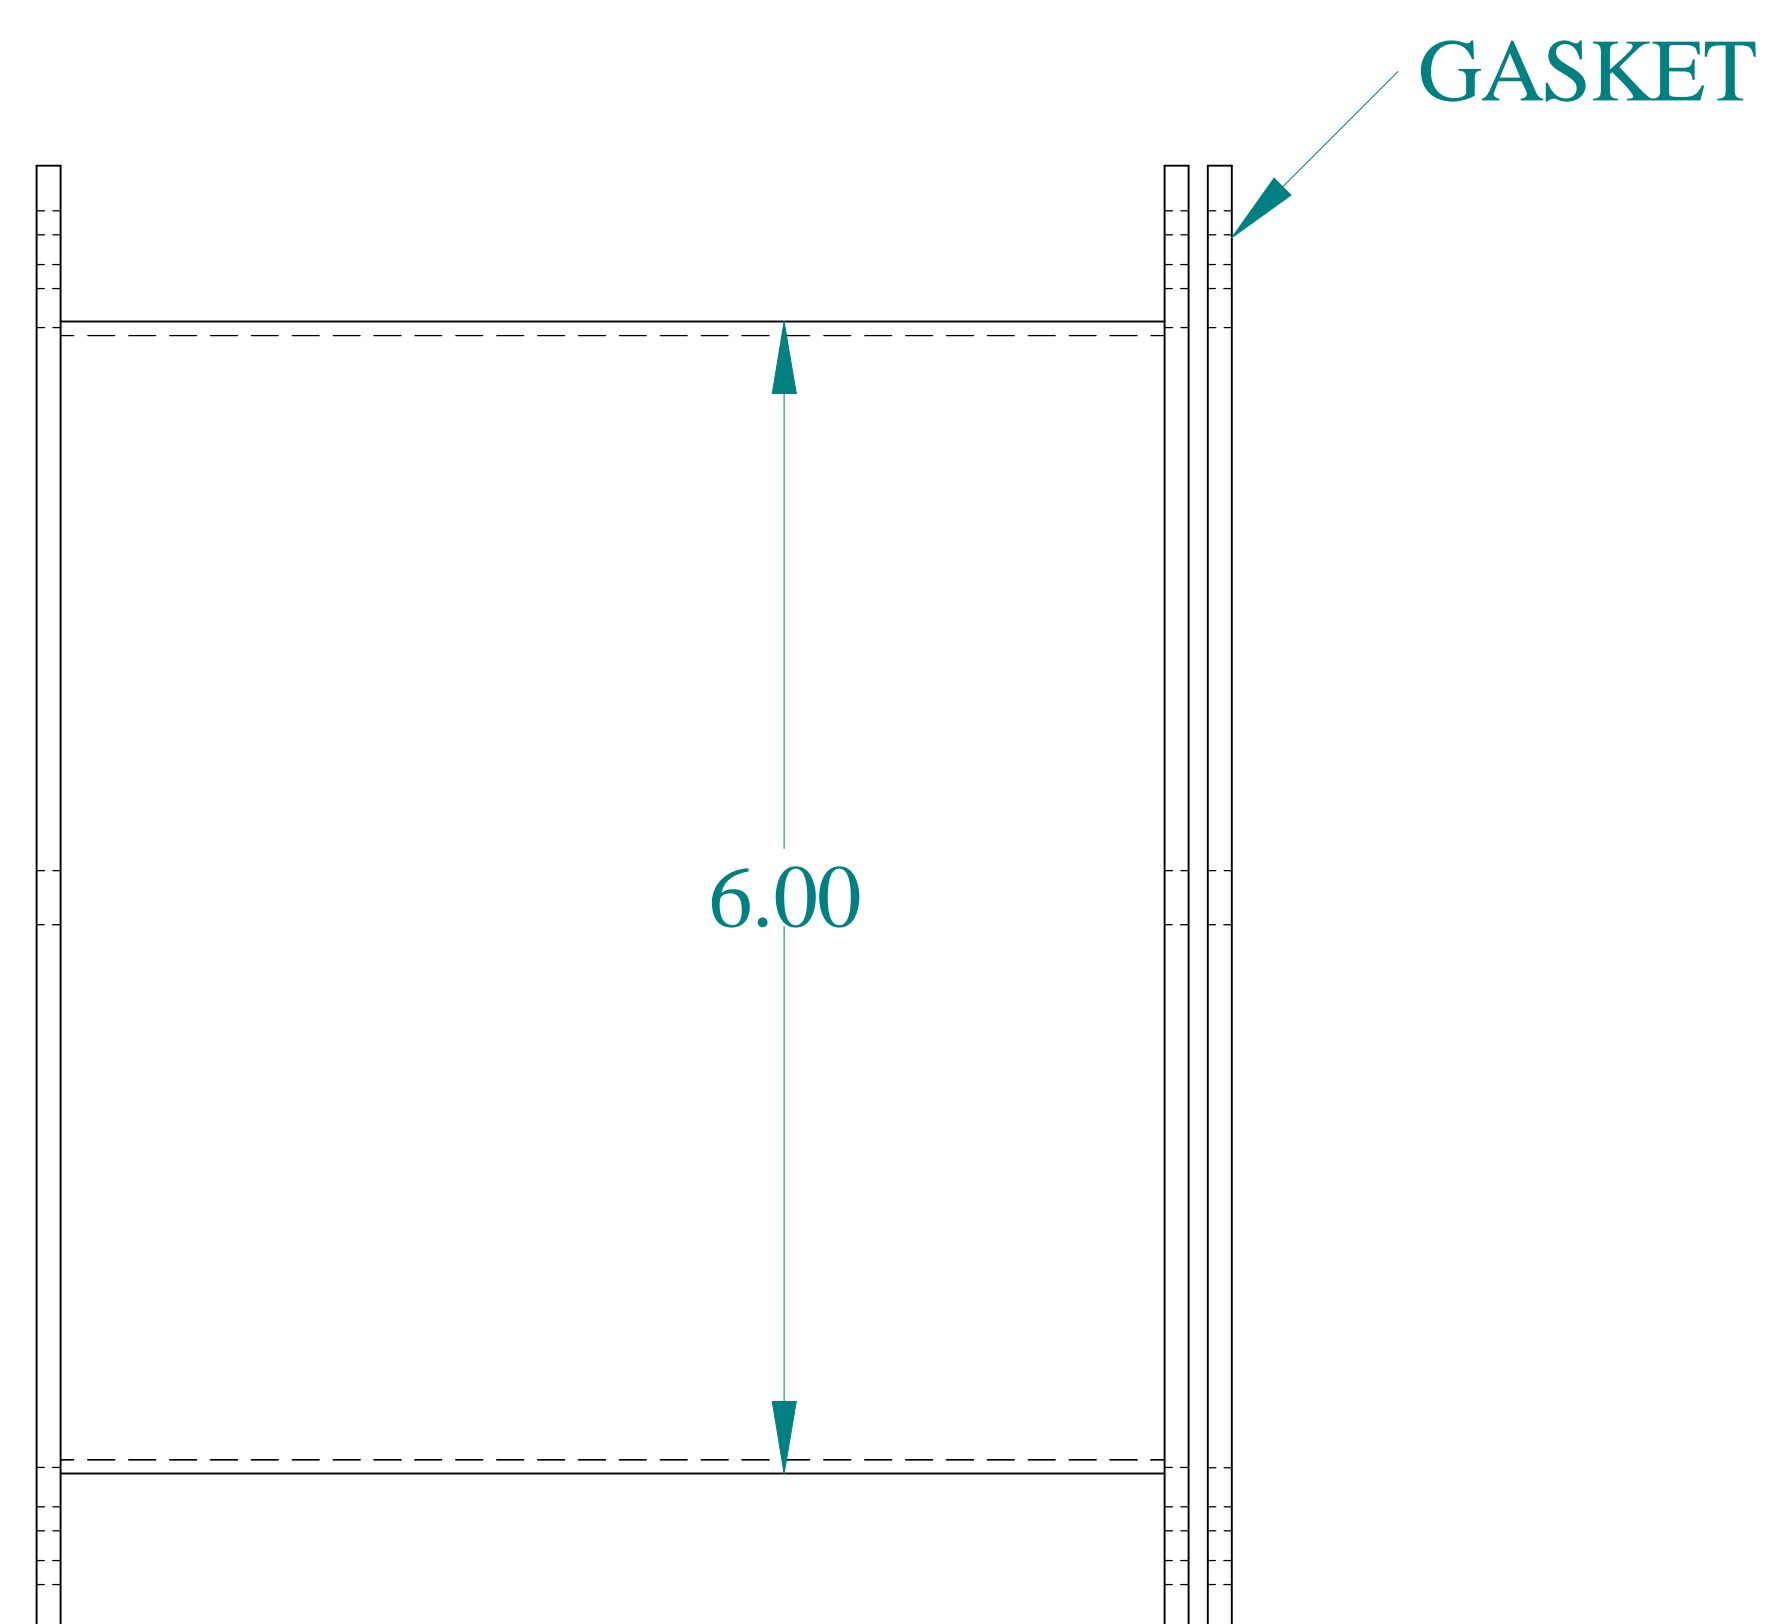

TOP VIEW

SIDE VIEW

FRONT VIEW

ISOMETRIC VIEWS

BOTTOM VIEW

Data subject to change without notice.

Part # : 1487DM6SS Date : Mar. 13, 2023

Link: www.hammfg.com/1487DM6SS