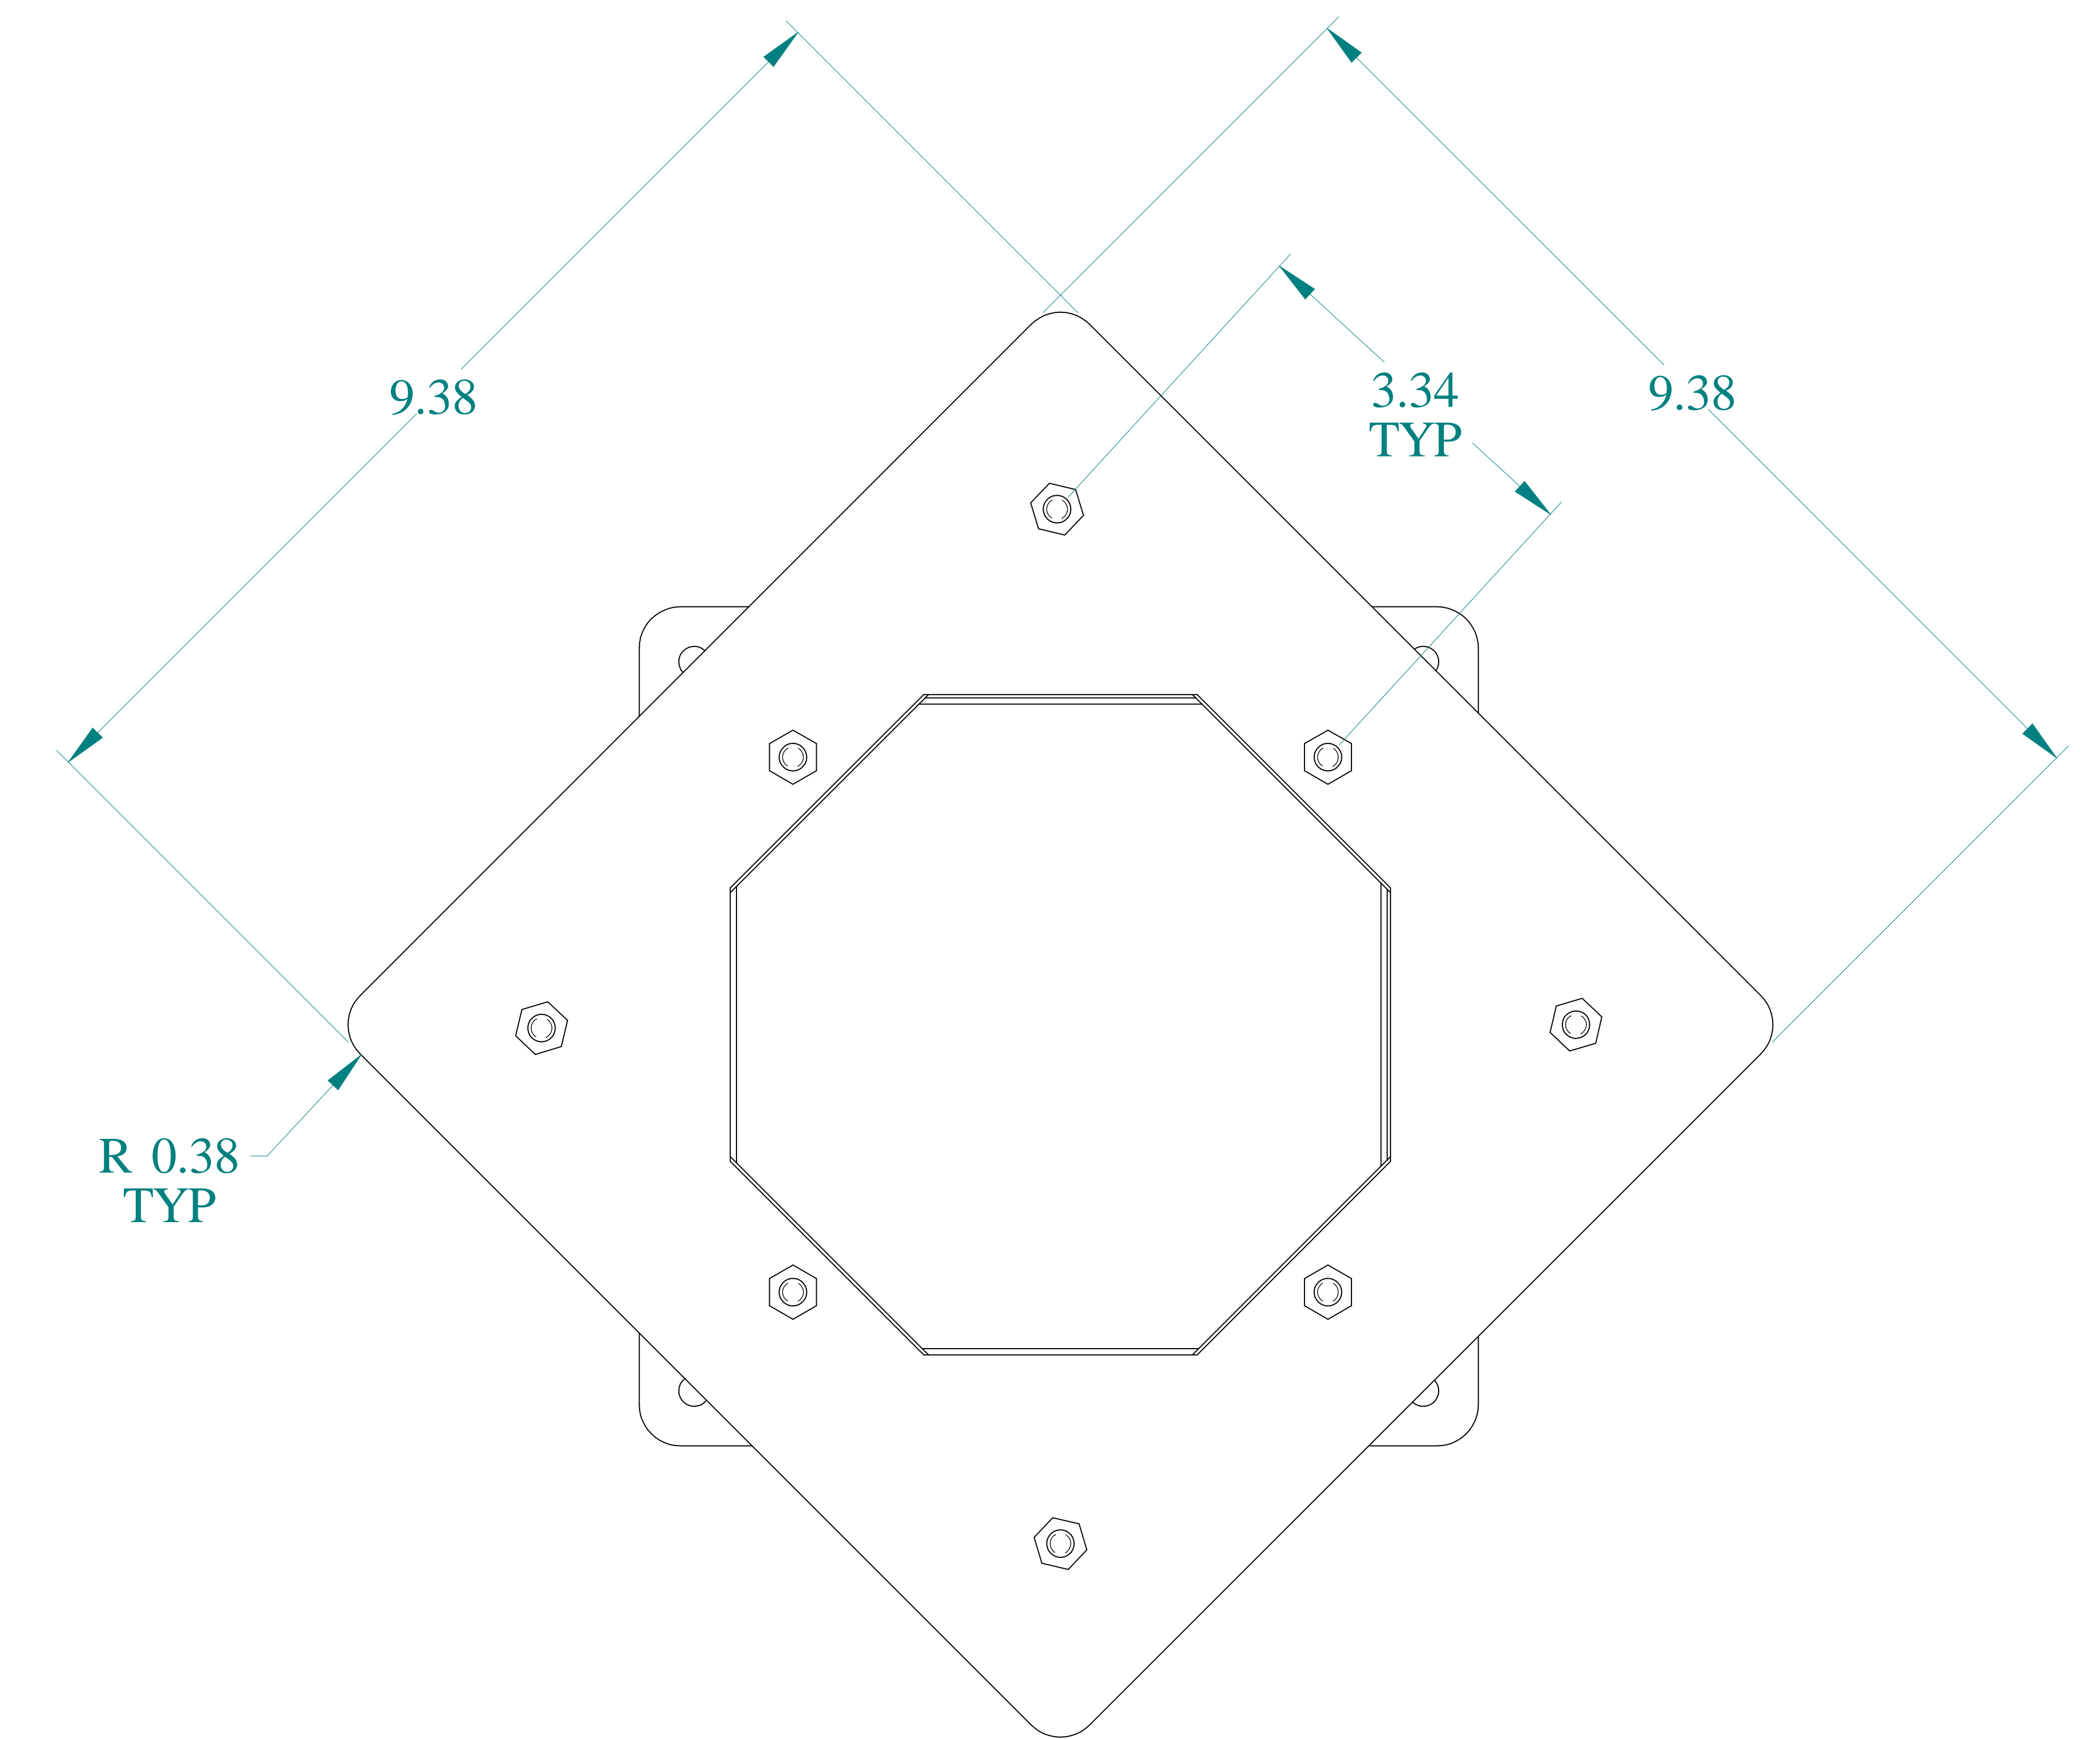

TOP VIEW

ISOMETRIC VIEWS

SIDE VIEW

FRONT VIEW

SIDE VIEW

BACK VIEW

BOTTOM VIEW

Data subject to change without notice.

Part # : 1487DV2SS Date : Mar. 13, 2023

Link: www.hamfmfg.com/1487DV2SS