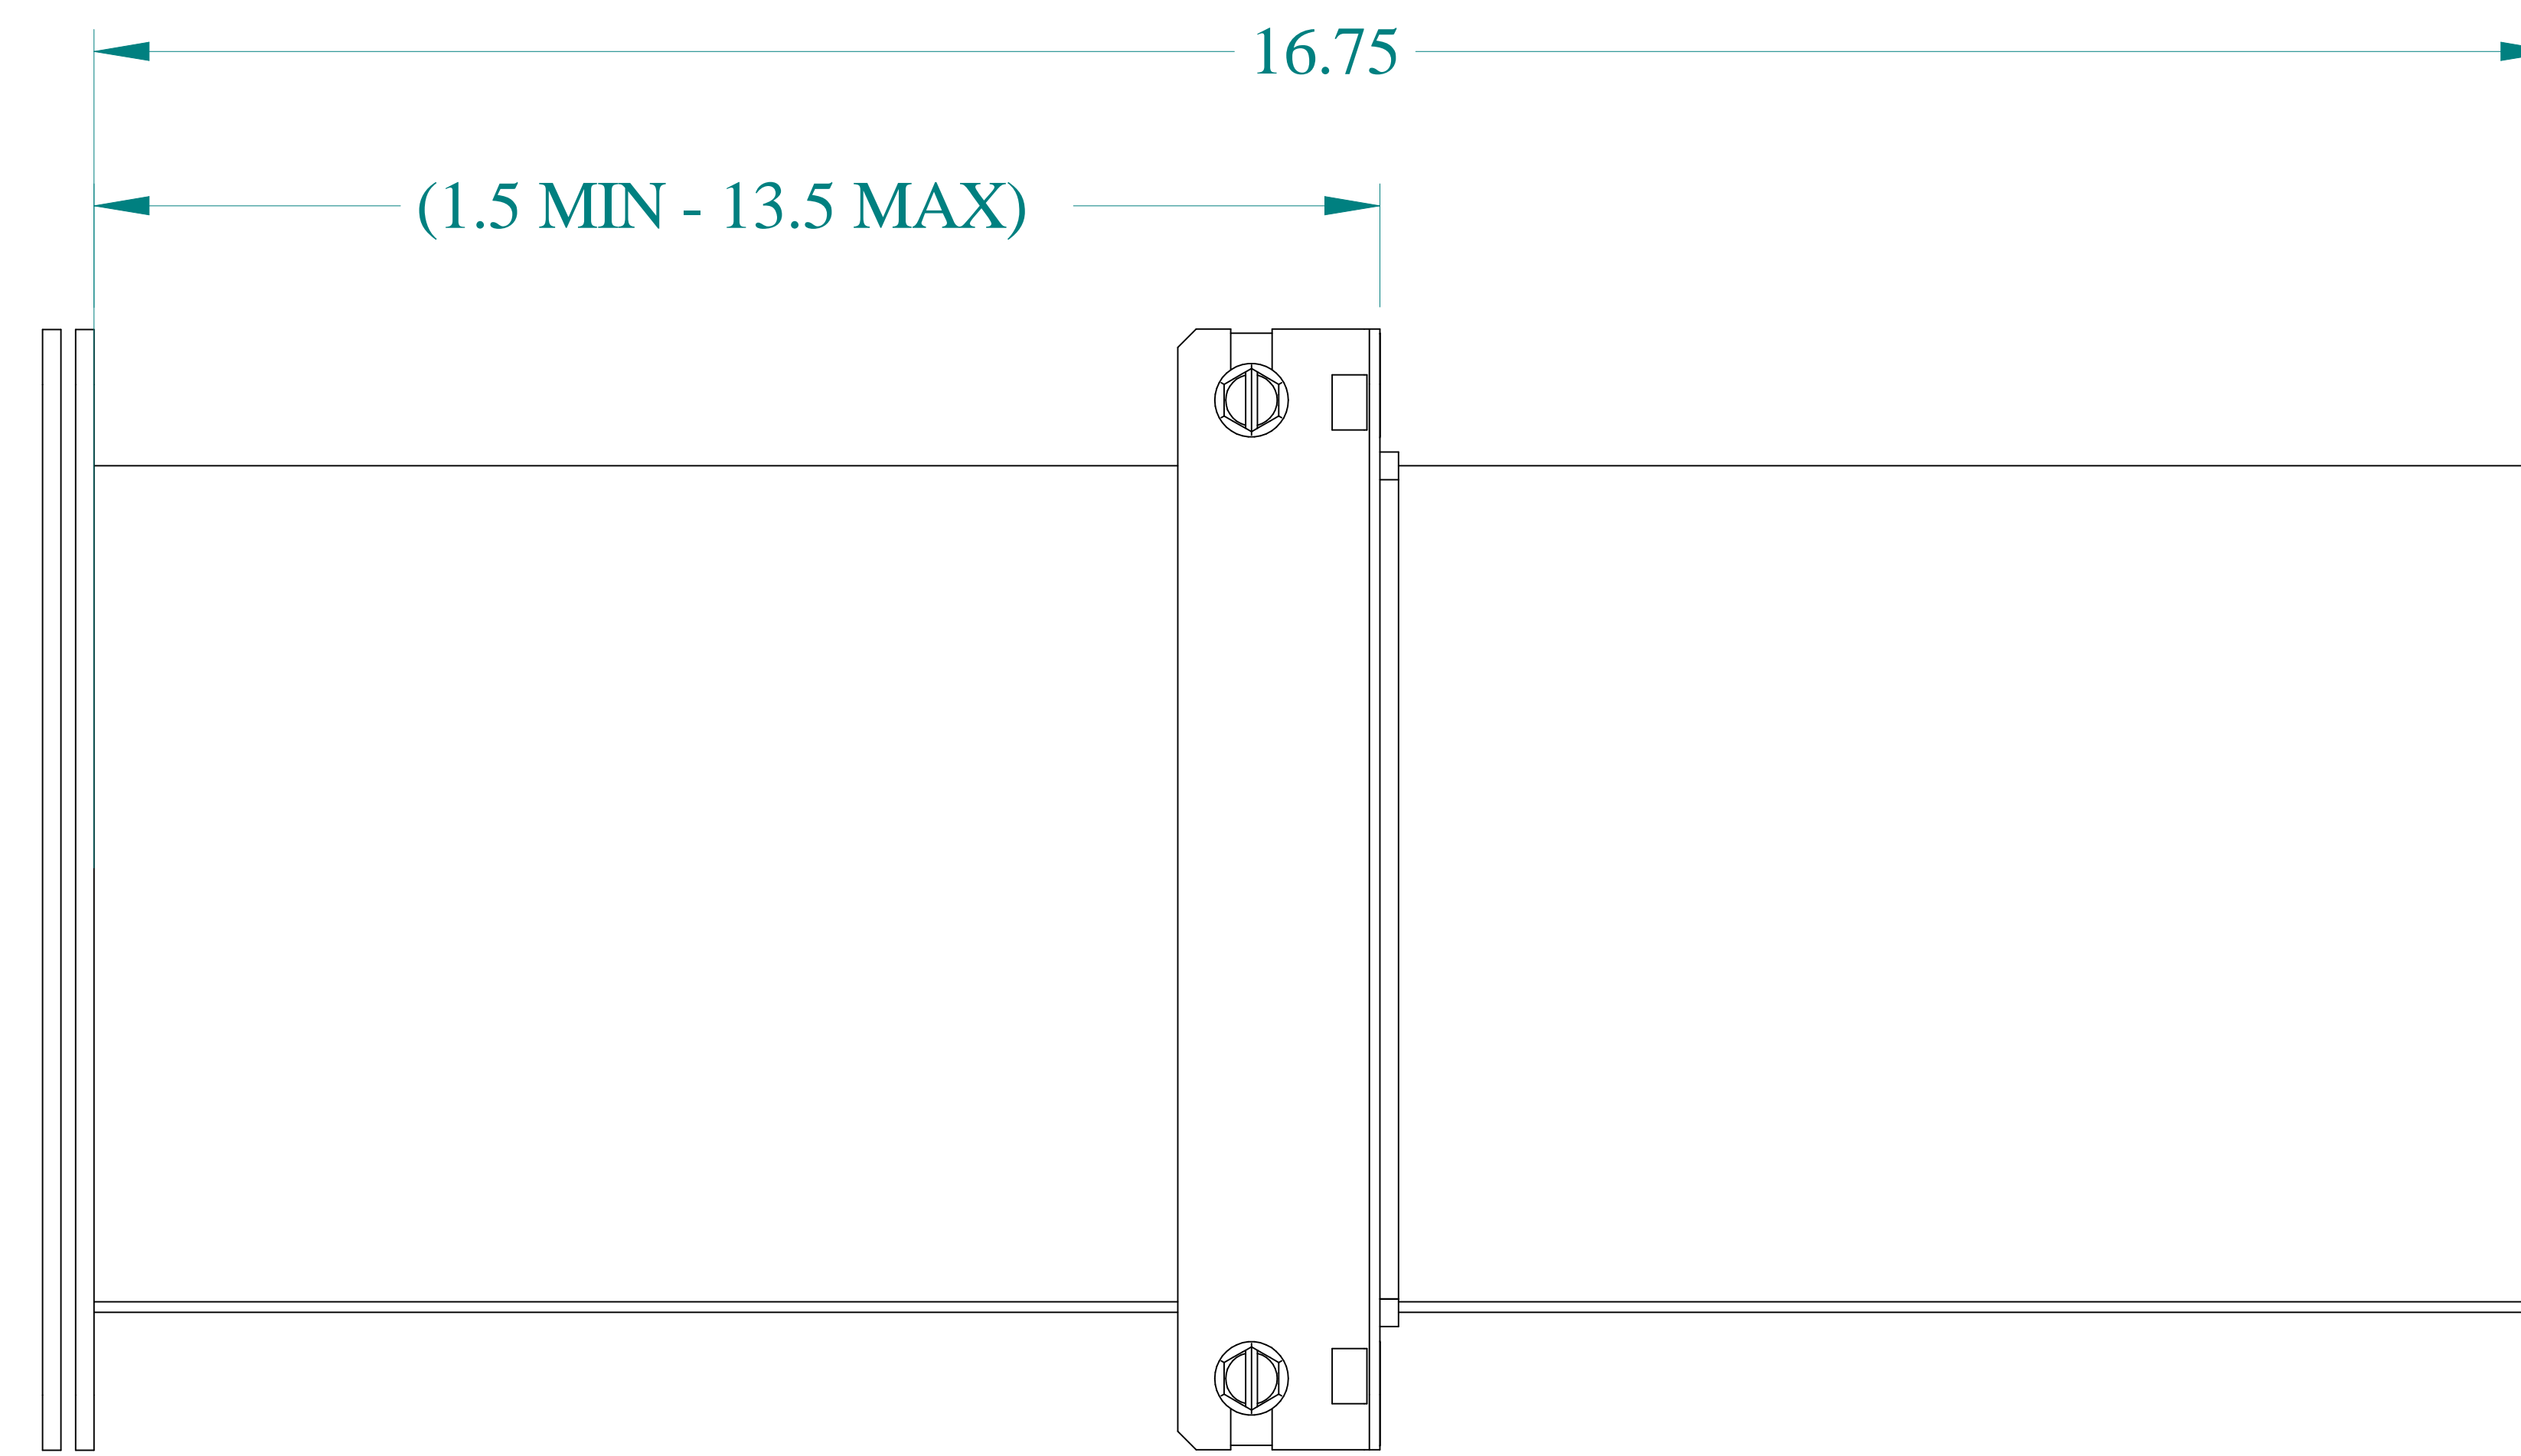

TOP VIEW

ISOMETRIC VIEWS

SIDE VIEW

FRONT VIEW

SIDE VIEW

BOTTOM VIEW

HAMMOND MANUFACTURING

www.hammondmfg.com

Data subject to change without notice.

Part # : 1487DXSS

Date : Mar. 13, 2023

[Link:www.hammondmfg.com/1487DXSS](http://www.hammondmfg.com/1487DXSS)