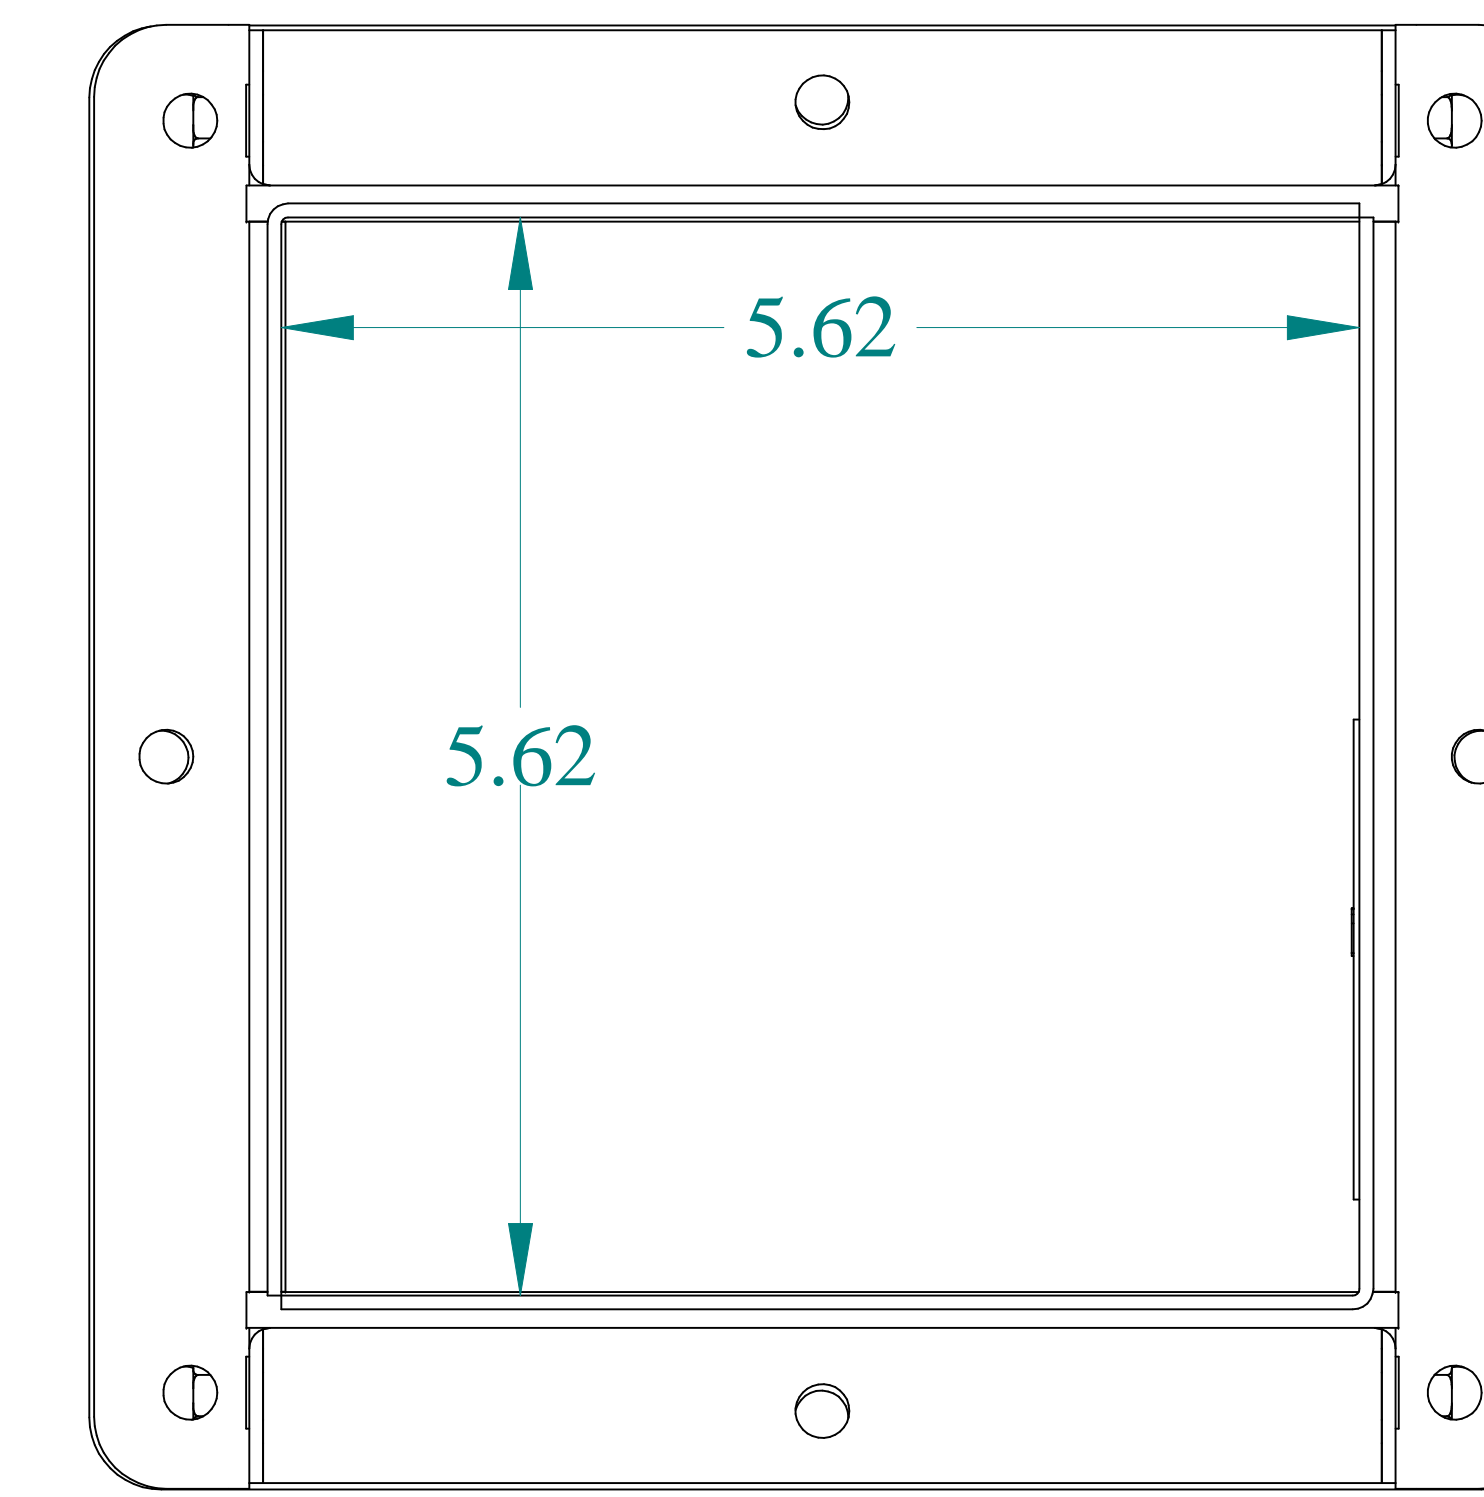

TOP VIEW

ISOMETRIC VIEWS

SIDE VIEW

FRONT VIEW

SIDE VIEW

BOTTOM VIEW

HAMMOND MANUFACTURING

www.hammondmfg.com

Data subject to change without notice.

Part # : 1487DXSS

Date : Mar. 13, 2023

[Link:www.hammondmfg.com/1487DXSS](http://www.hammondmfg.com/1487DXSS)