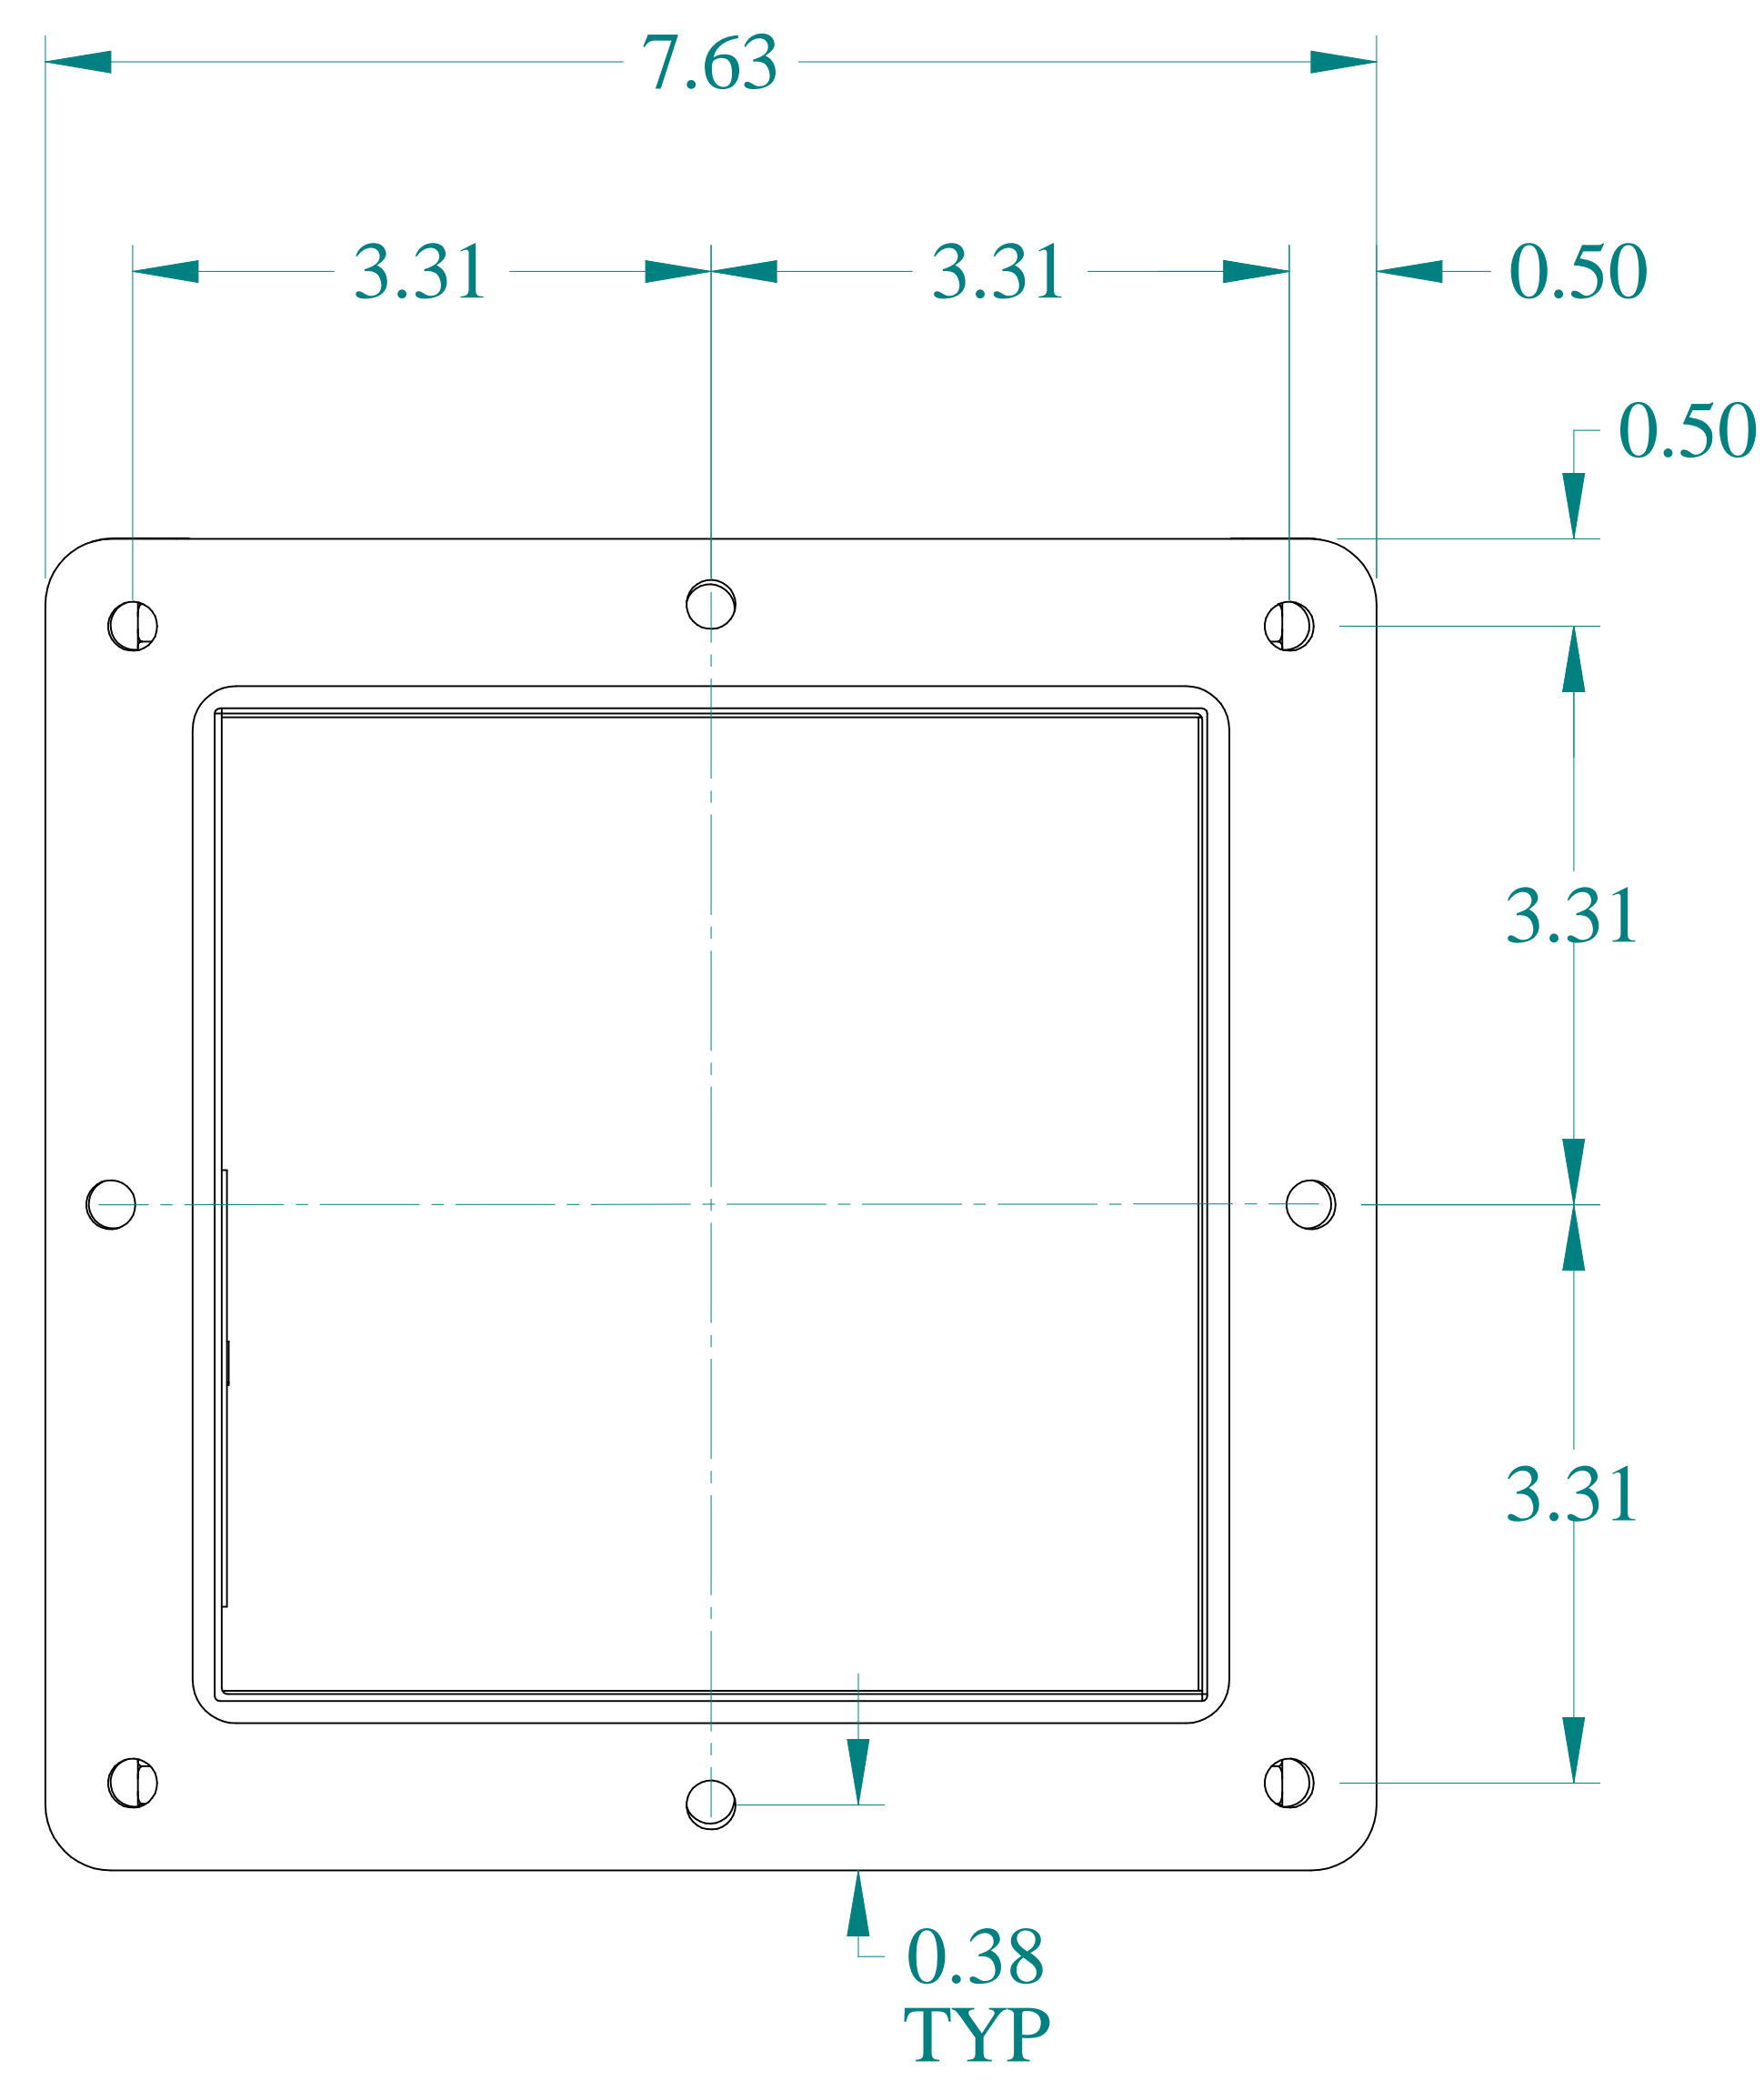

TOP VIEW

ISOMETRIC VIEWS

SIDE VIEW

FRONT VIEW

SIDE VIEW

BOTTOM VIEW

HAMMOND MANUFACTURING

www.hammondmfg.com

Data subject to change without notice.

Part # : 1487DXSS

Date : Mar. 13, 2023

[Link:www.hammondmfg.com/1487DXSS](http://www.hammondmfg.com/1487DXSS)