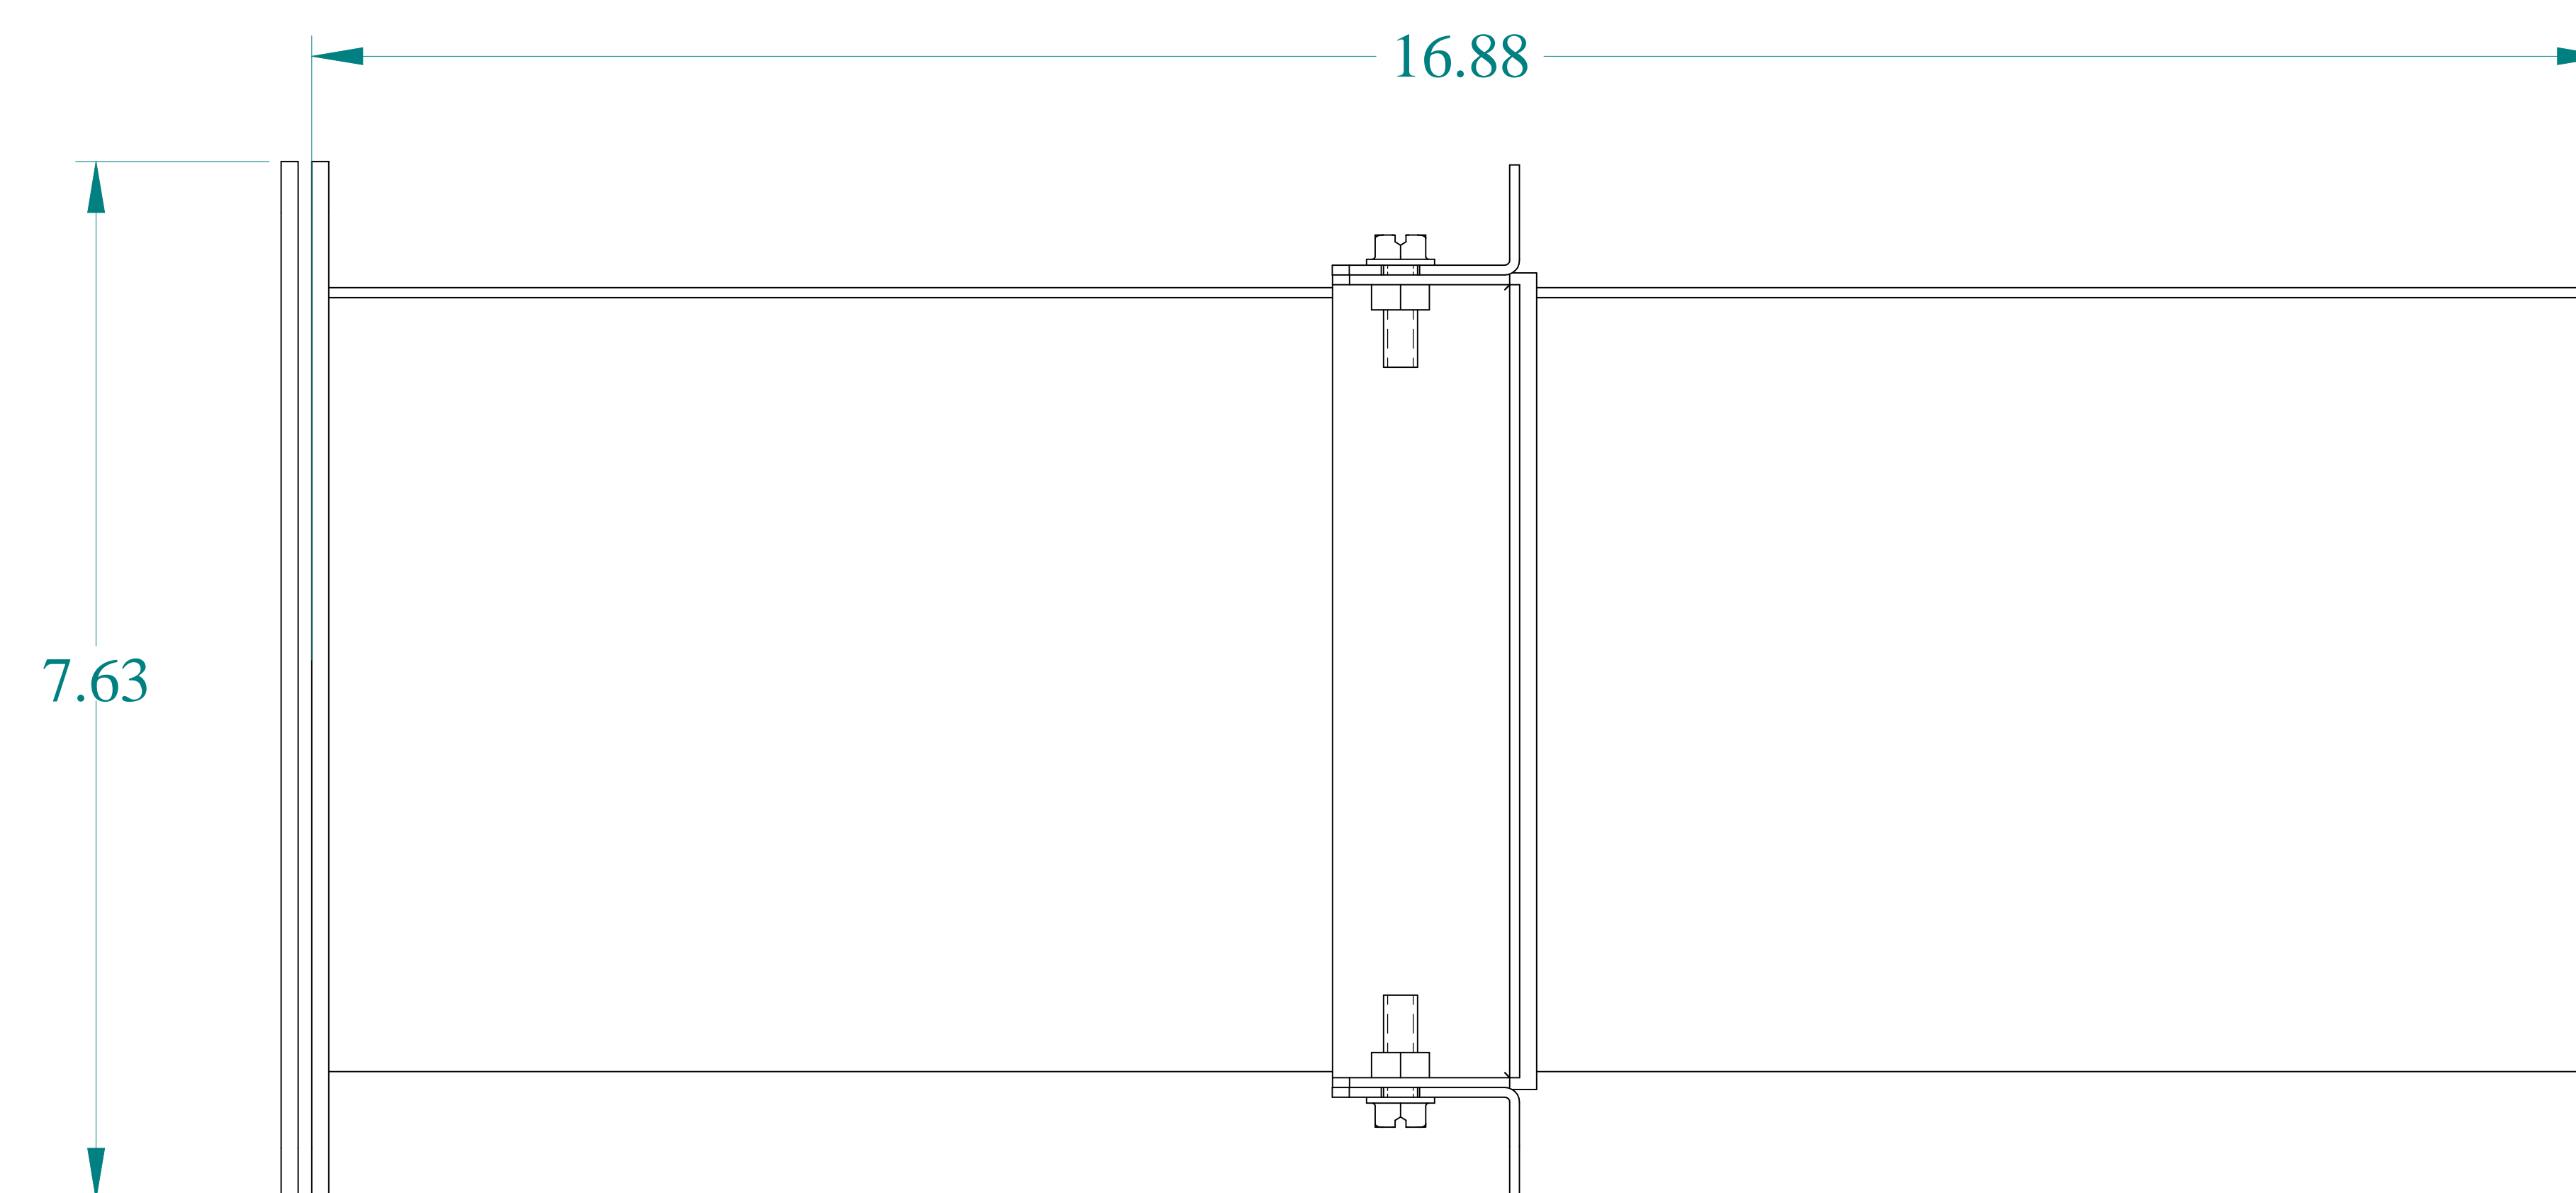

TOP VIEW

ISOMETRIC VIEWS

SIDE VIEW

FRONT VIEW

SIDE VIEW

BOTTOM VIEW

HAMMOND MANUFACTURING

www.hammondmfg.com

Data subject to change without notice.

Part # : 1487DXSS

Date : Mar. 13, 2023

[Link:www.hammondmfg.com/1487DXSS](http://www.hammondmfg.com/1487DXSS)