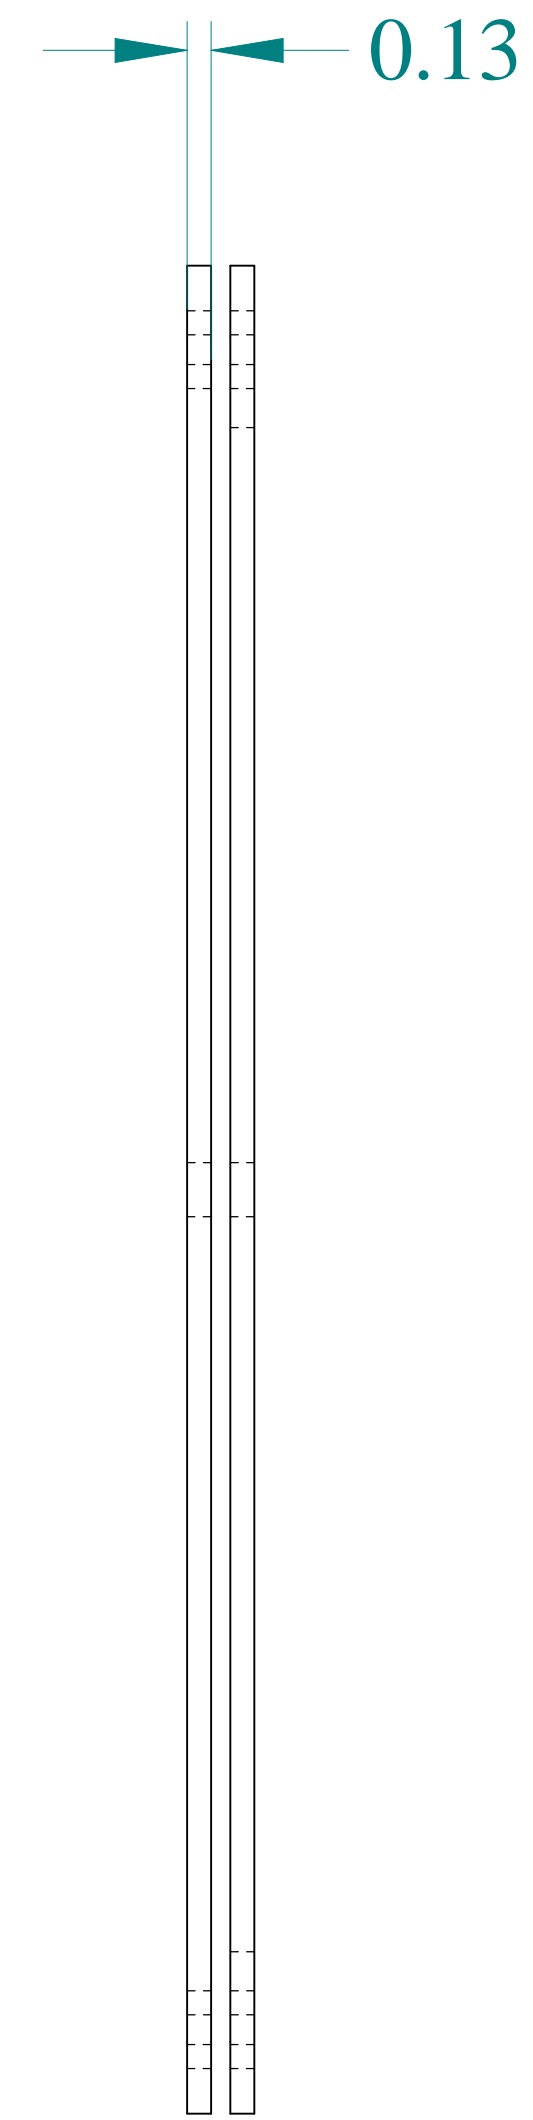

TOP VIEW

SIDE VIEW

FRONT VIEW

SIDE VIEW

ISOMETRIC VIEWS

Data subject to change without notice.

Part # : 1487EHSS

Date : Mar. 13, 2023

Link: www.hammmfg.com/1487EHSS