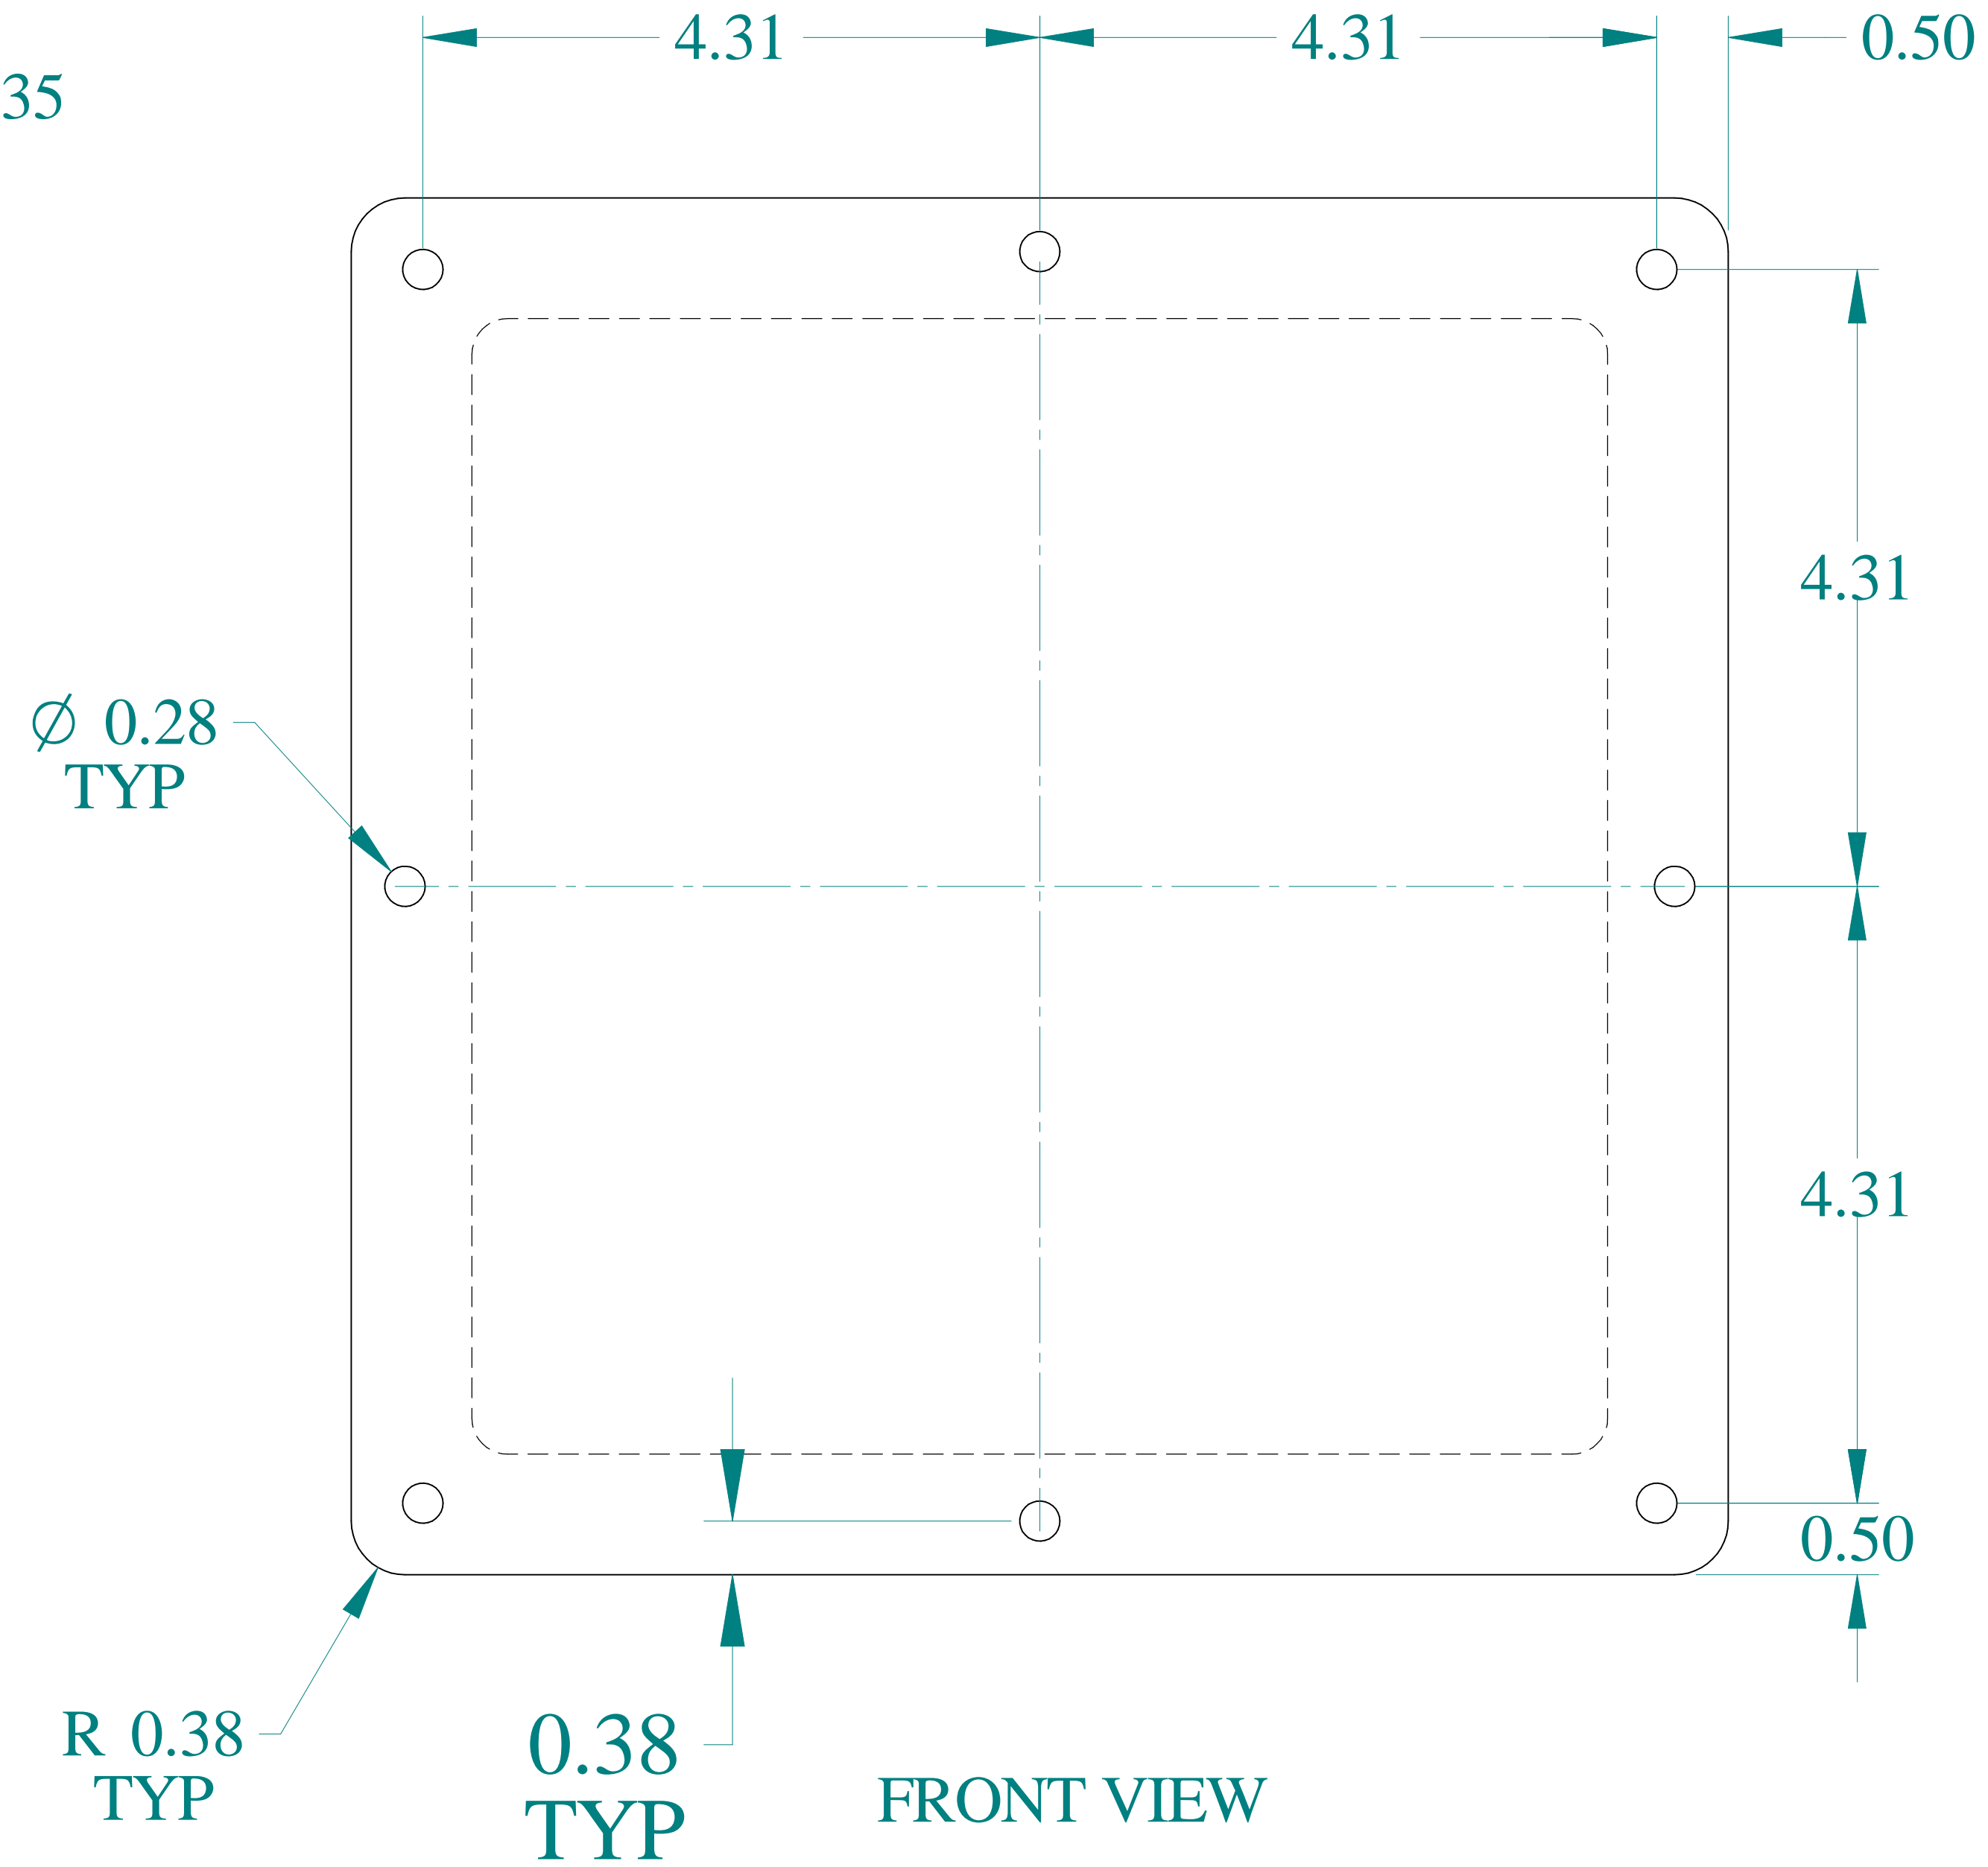

TOP VIEW

SIDE VIEW

FRONT VIEW

SIDE VIEW

ISOMETRIC VIEWS

Data subject to change without notice.

Part # : 1487EHSS

Date : Mar. 13, 2023