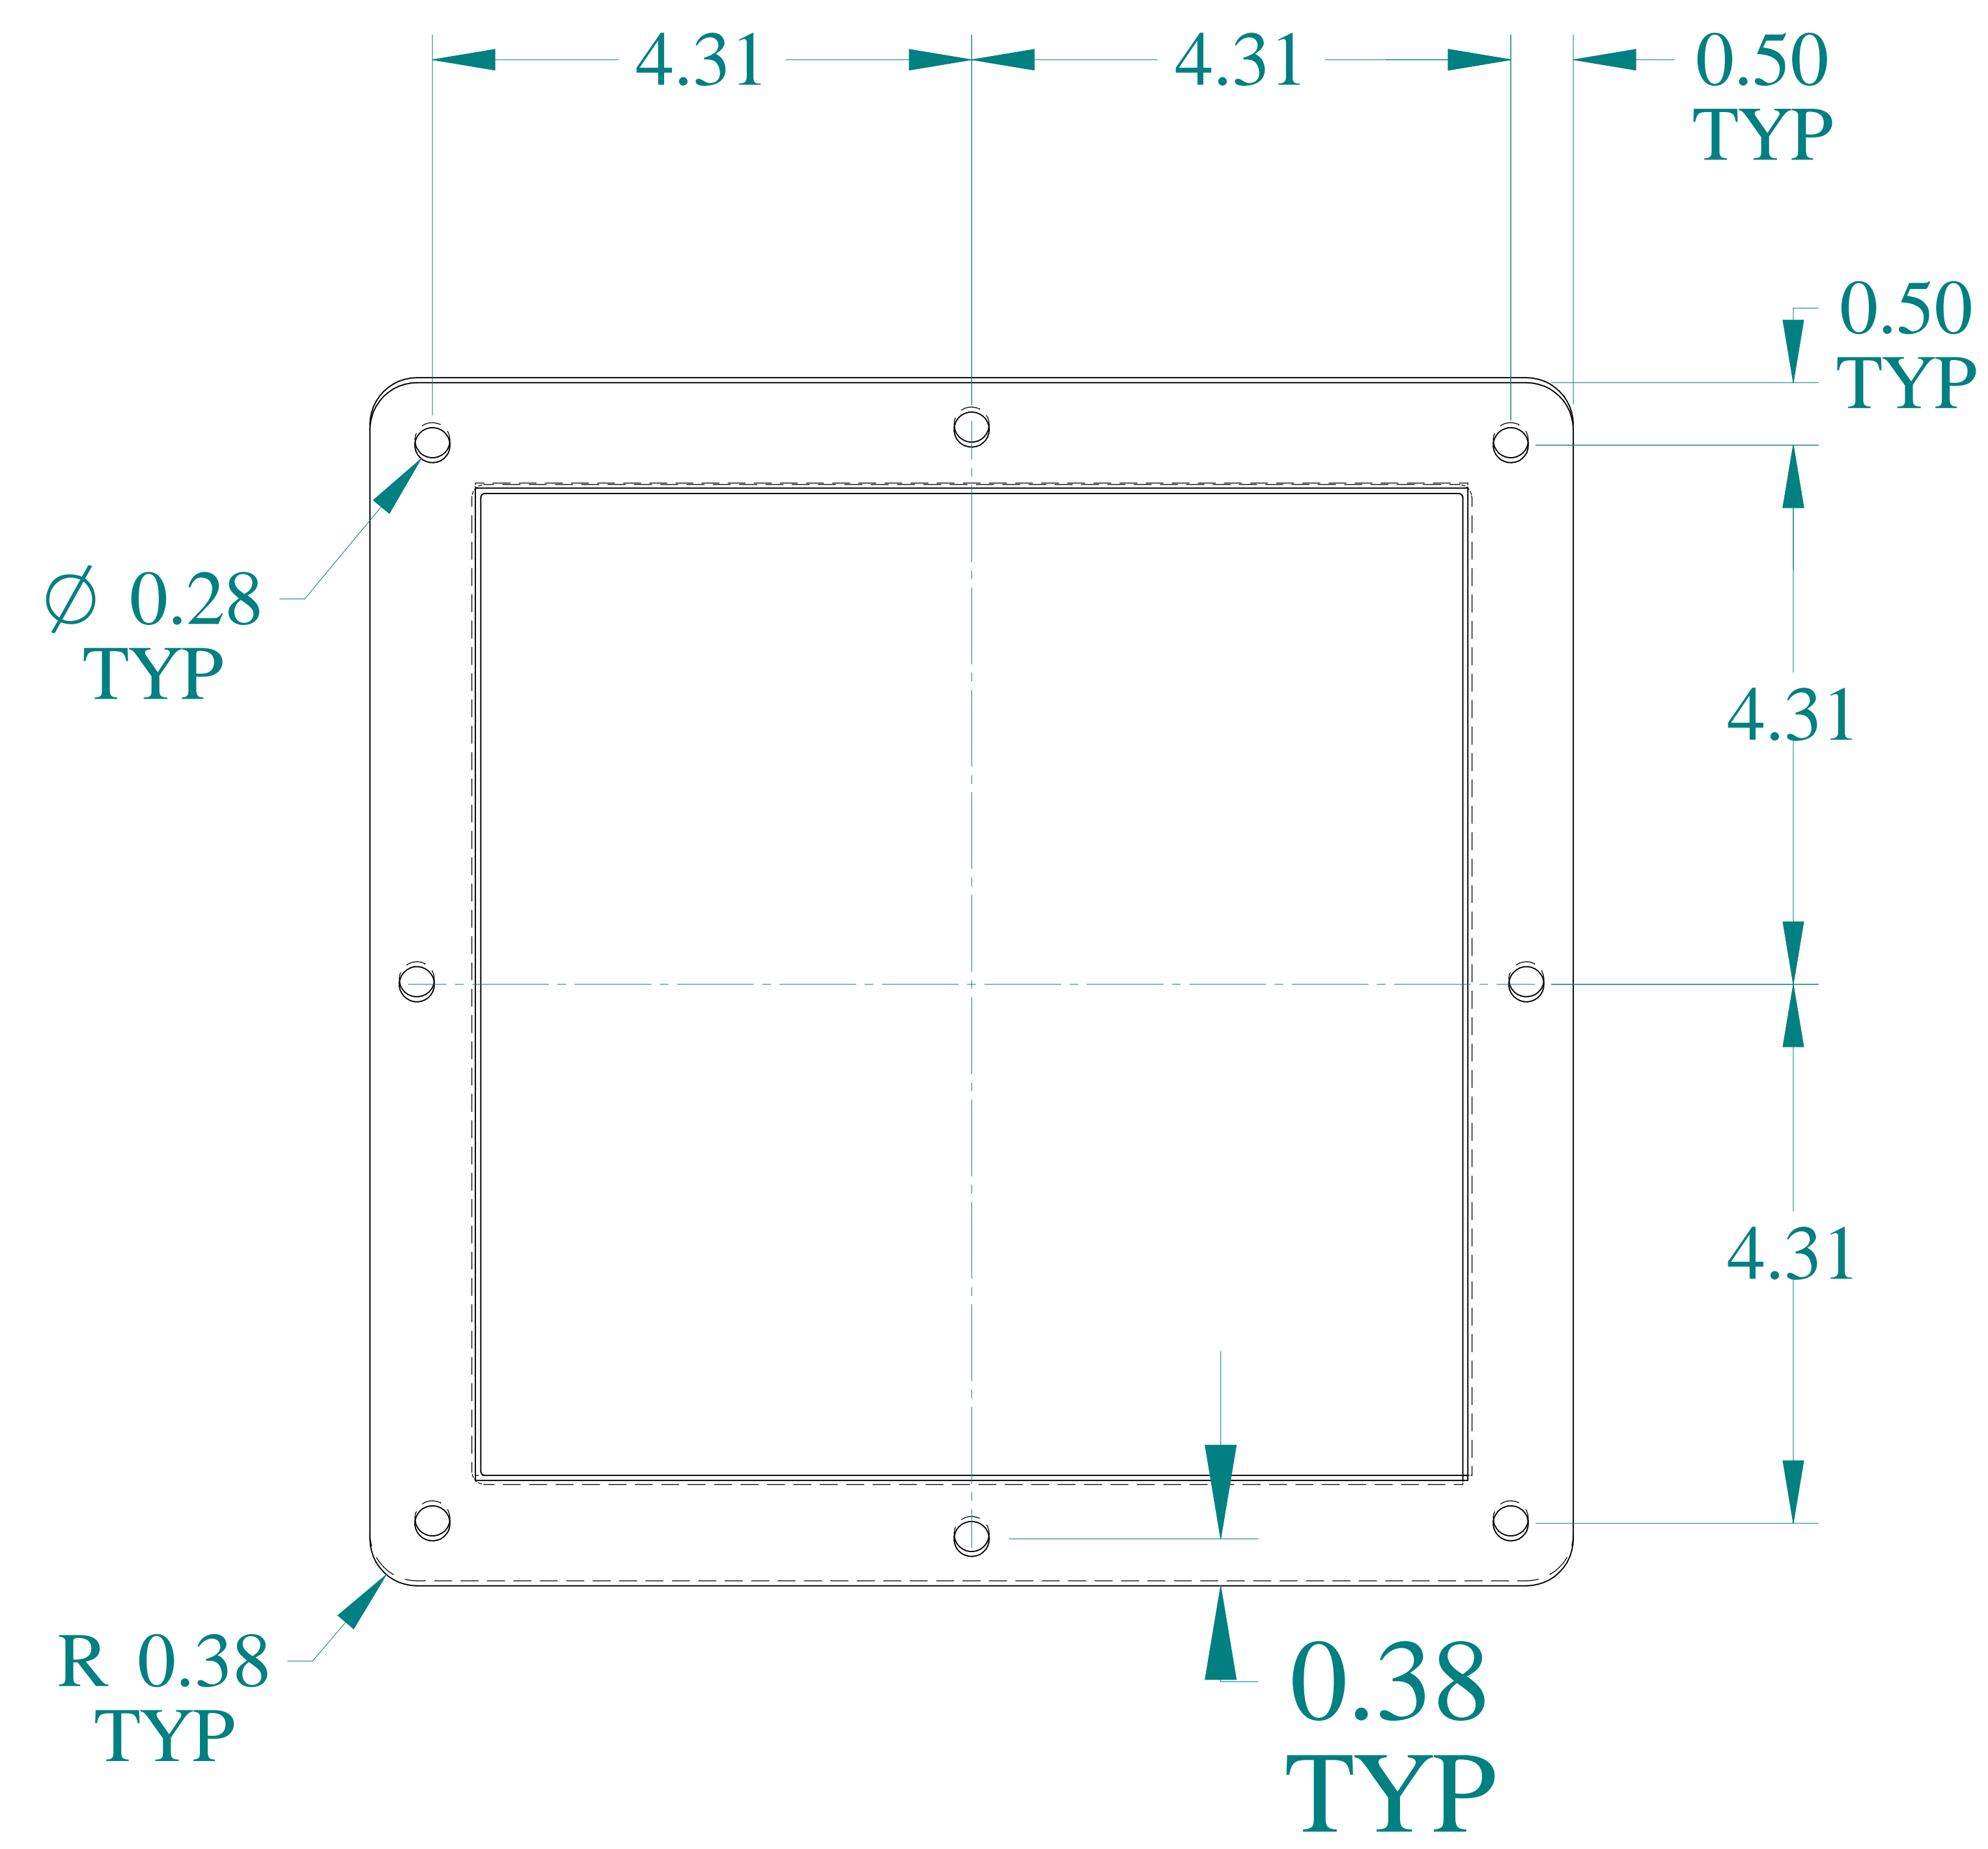

TOP VIEW

ISOMETRIC VIEWS

SIDE VIEW

FRONT VIEW

SIDE VIEW

BOTTOM VIEW

Data subject to change without notice.

Part # : 1487EM2