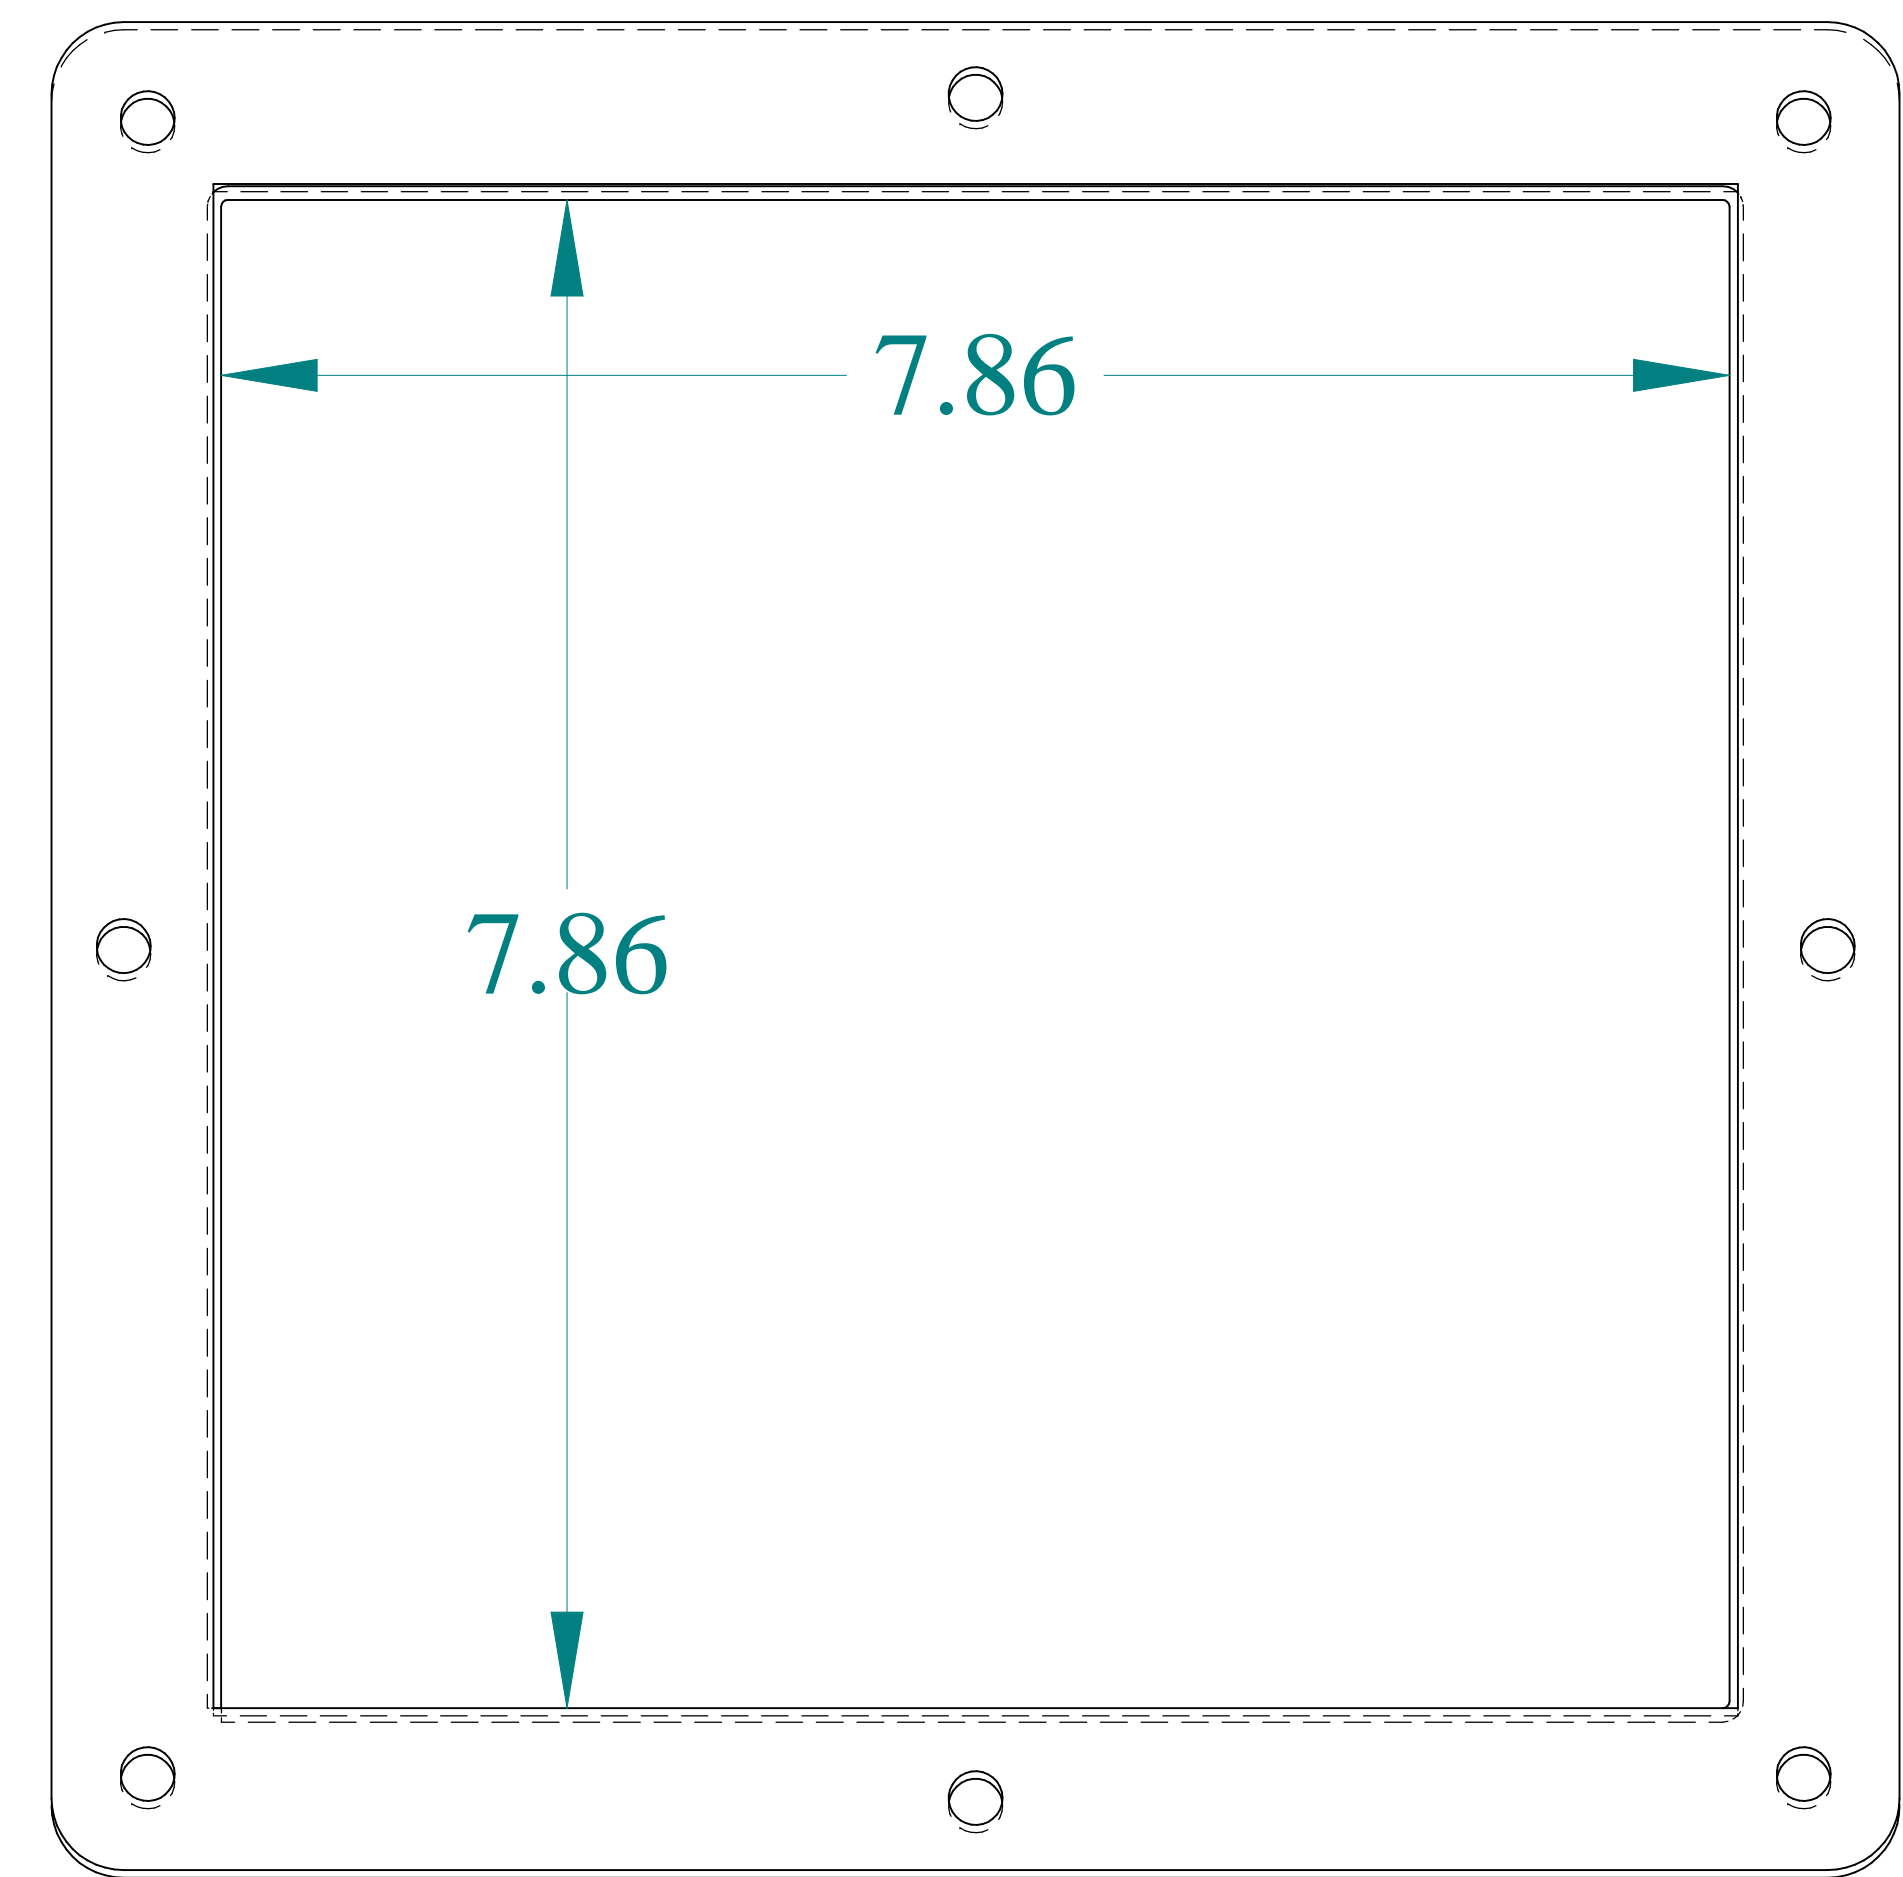

TOP VIEW

ISOMETRIC VIEWS

SIDE VIEW

FRONT VIEW

SIDE VIEW

BOTTOM VIEW

Data subject to change without notice.

Part # : 1487EM2