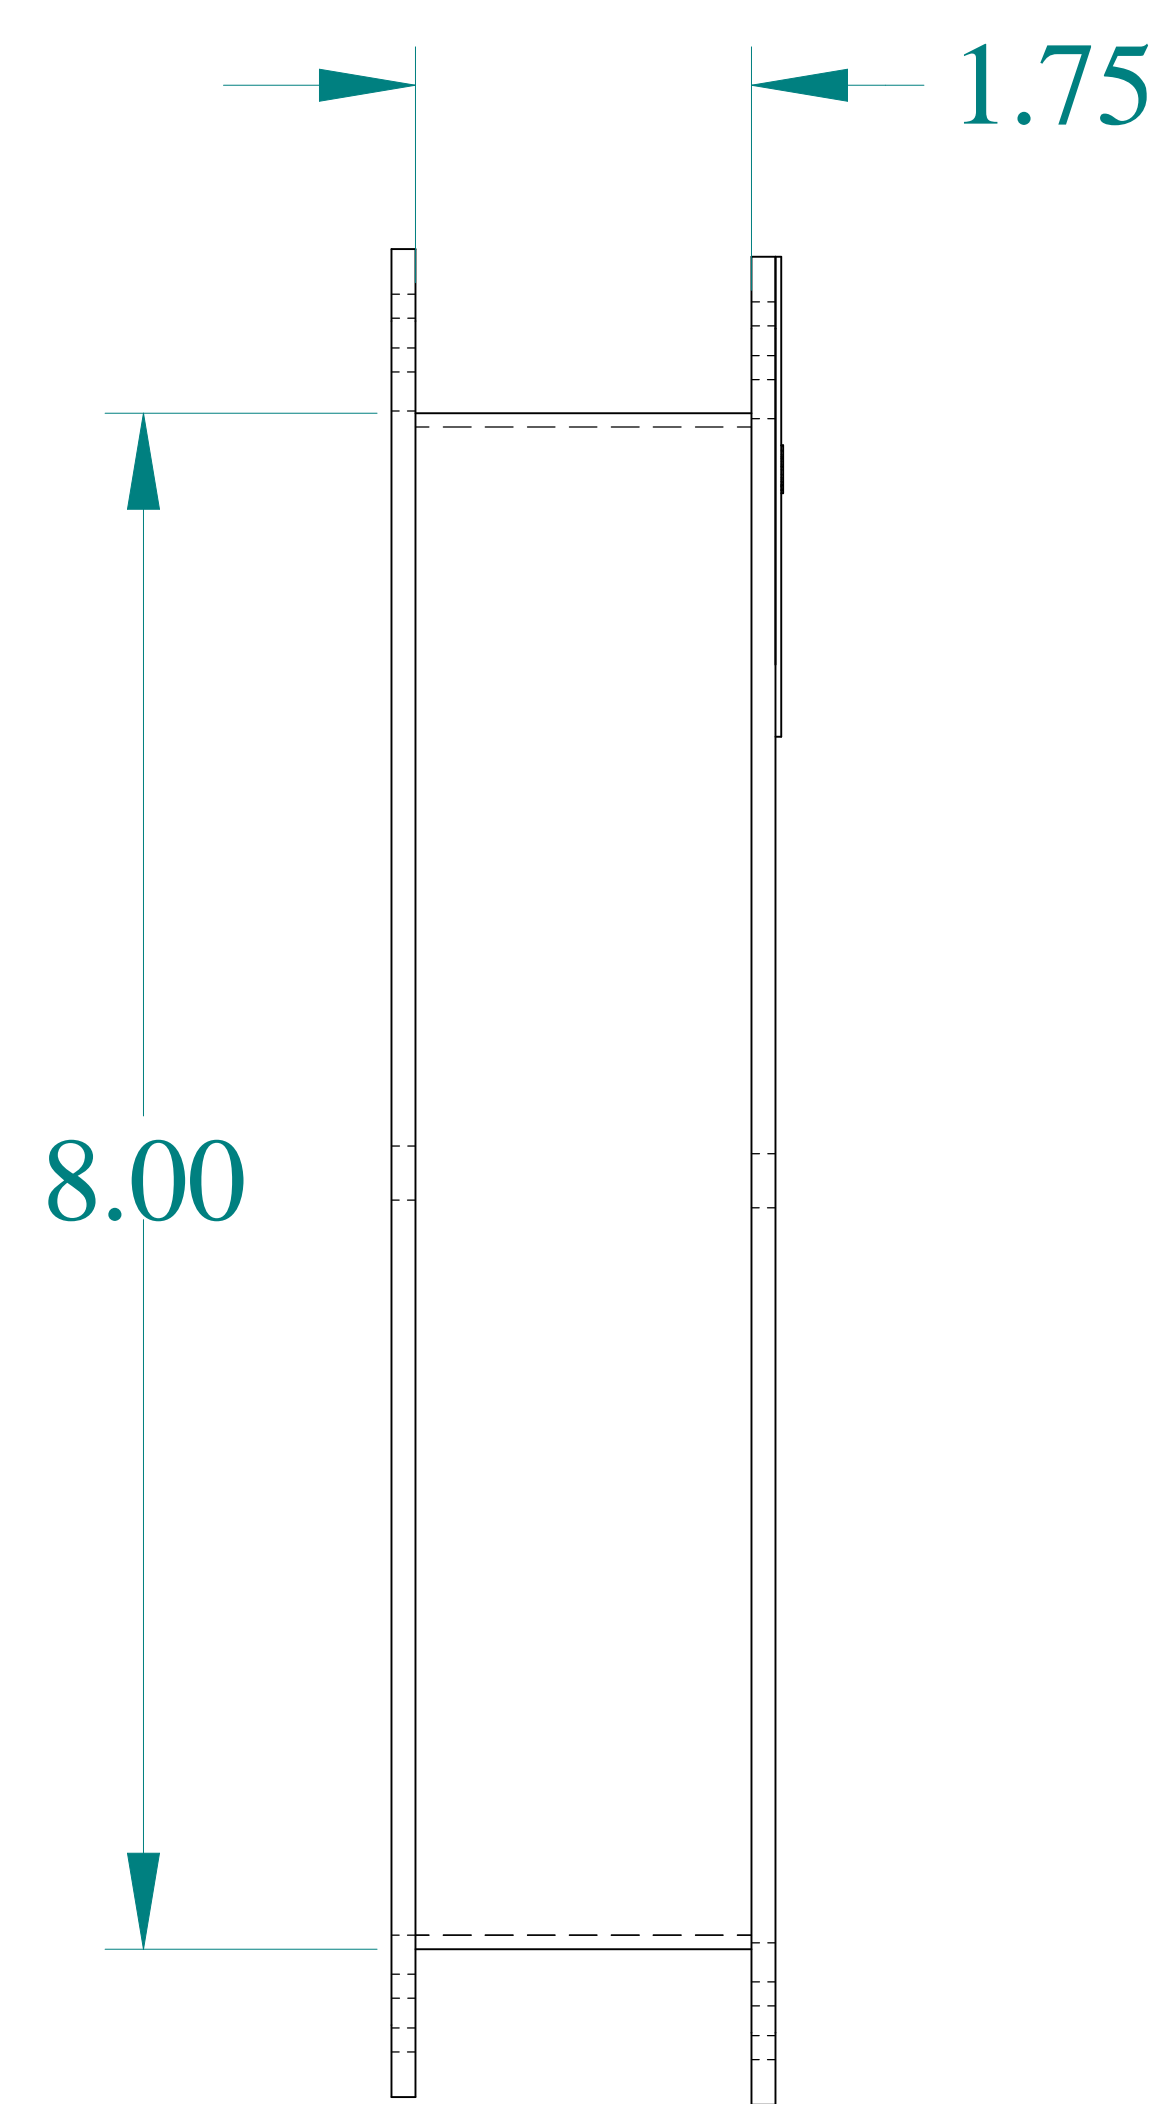

TOP VIEW

ISOMETRIC VIEWS

SIDE VIEW

FRONT VIEW

SIDE VIEW

BOTTOM VIEW

Data subject to change without notice.

Part # : 1487EM2