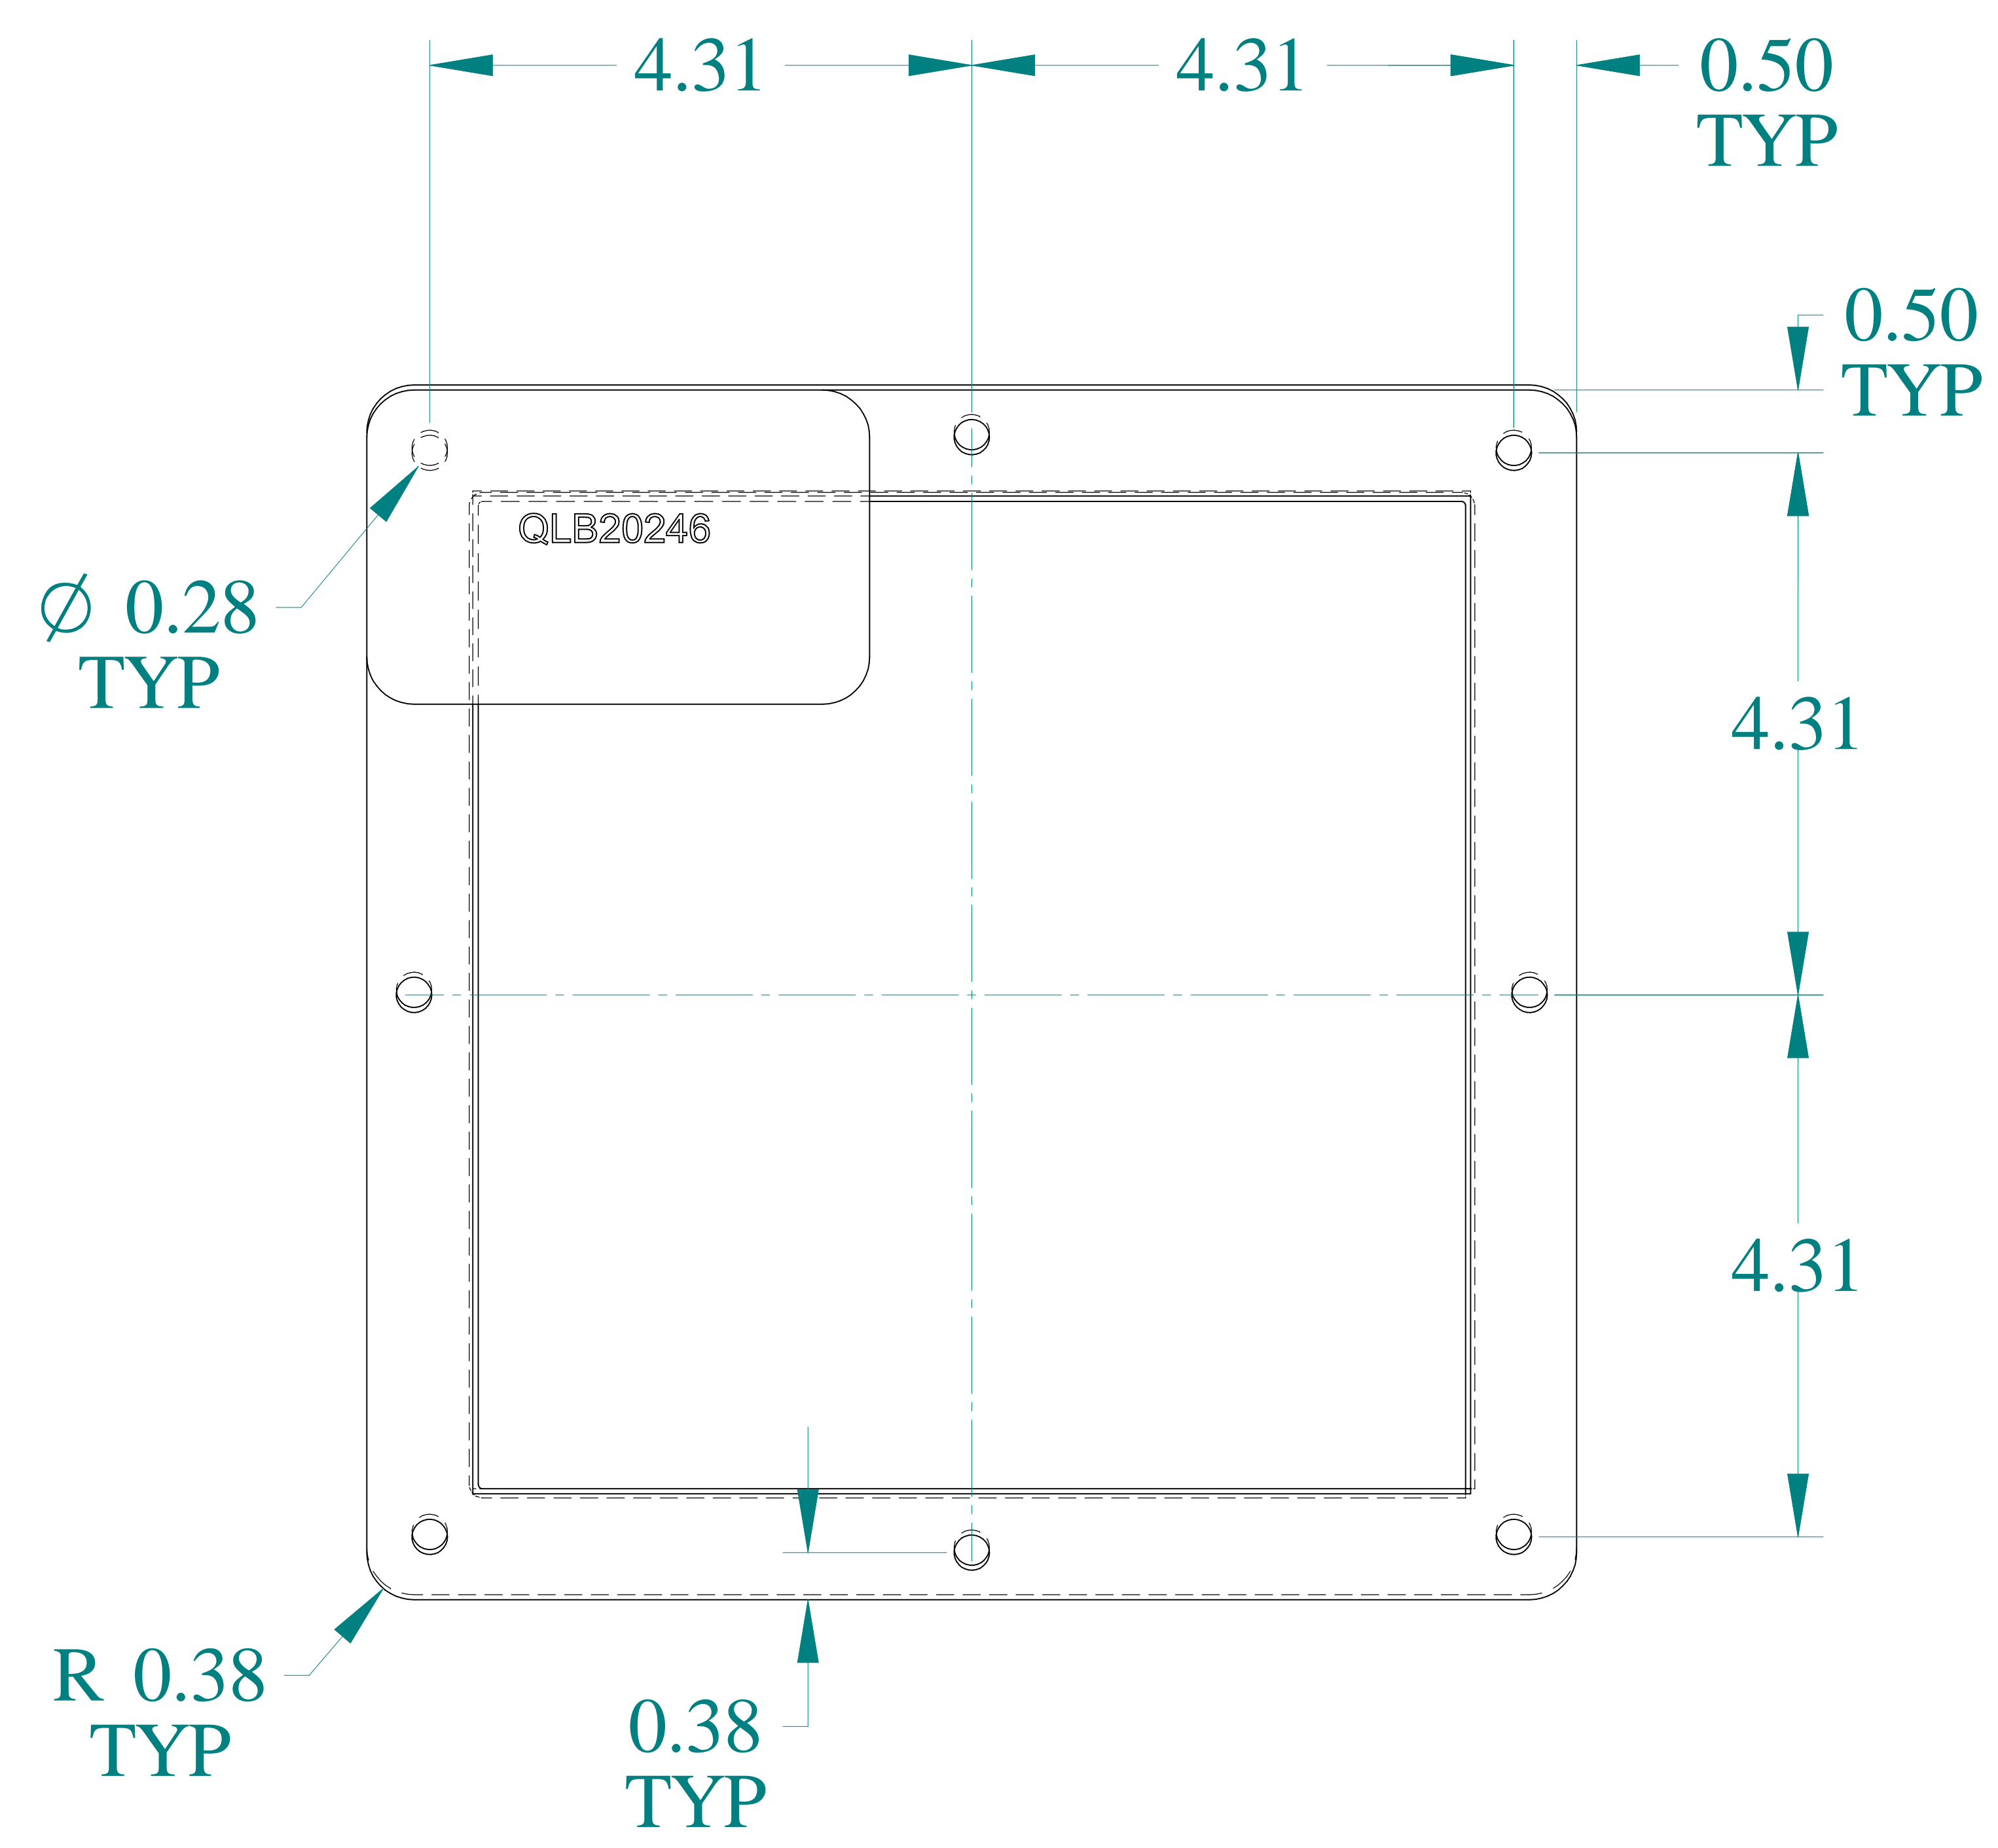

TOP VIEW

ISOMETRIC VIEWS

SIDE VIEW

FRONT VIEW

SIDE VIEW

BOTTOM VIEW

HAMMOND
MANUFACTURING®

www.hammondmfg.com

Data subject to change without notice.

Part # : 1487EM3

Date : Mar. 13, 2023

Link: www.hammmfg.com/1487EM3