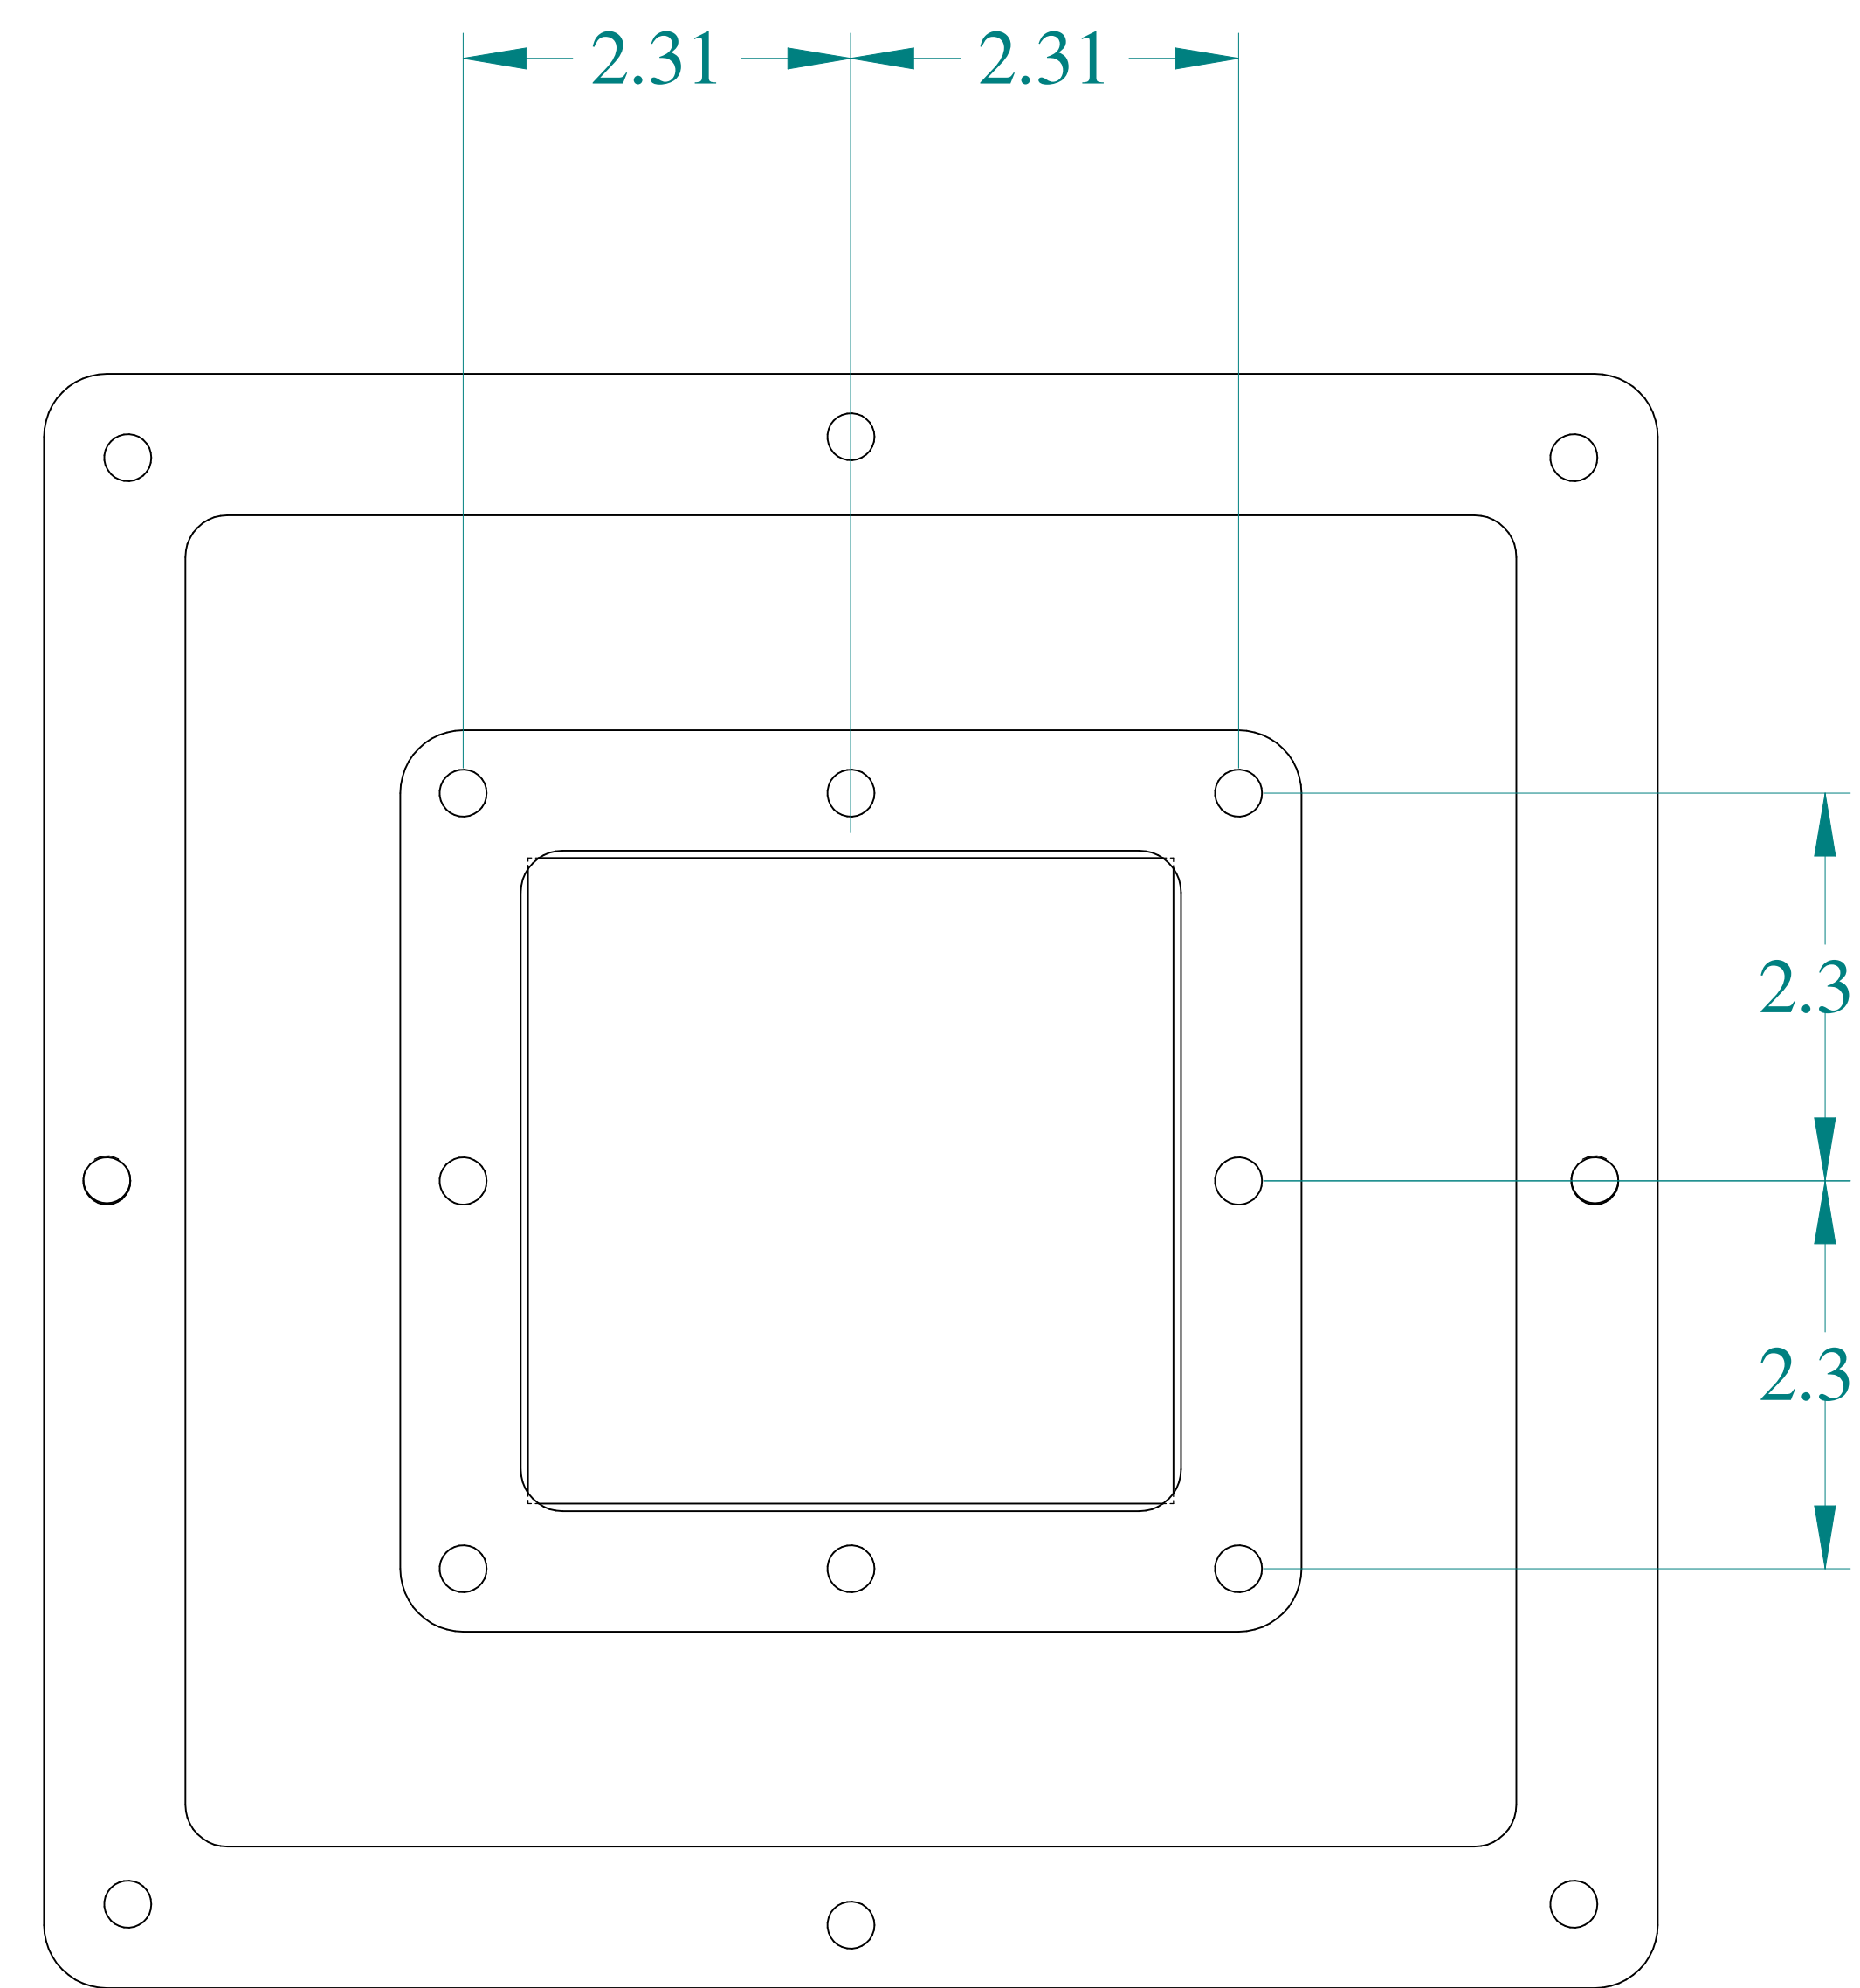

TOP VIEW

ISOMETRIC VIEWS

BACK VIEW

SIDE VIEW

FRONT VIEW

SIDE VIEW

BOTTOM VIEW

HAMMOND
MANUFACTURING®

www.hammondmfg.com

Data subject to change without notice.

Part #: 1487ERCCSS

Date: Mar. 23, 2019

Link: www.hamfmfg.com/1487ERCCSS