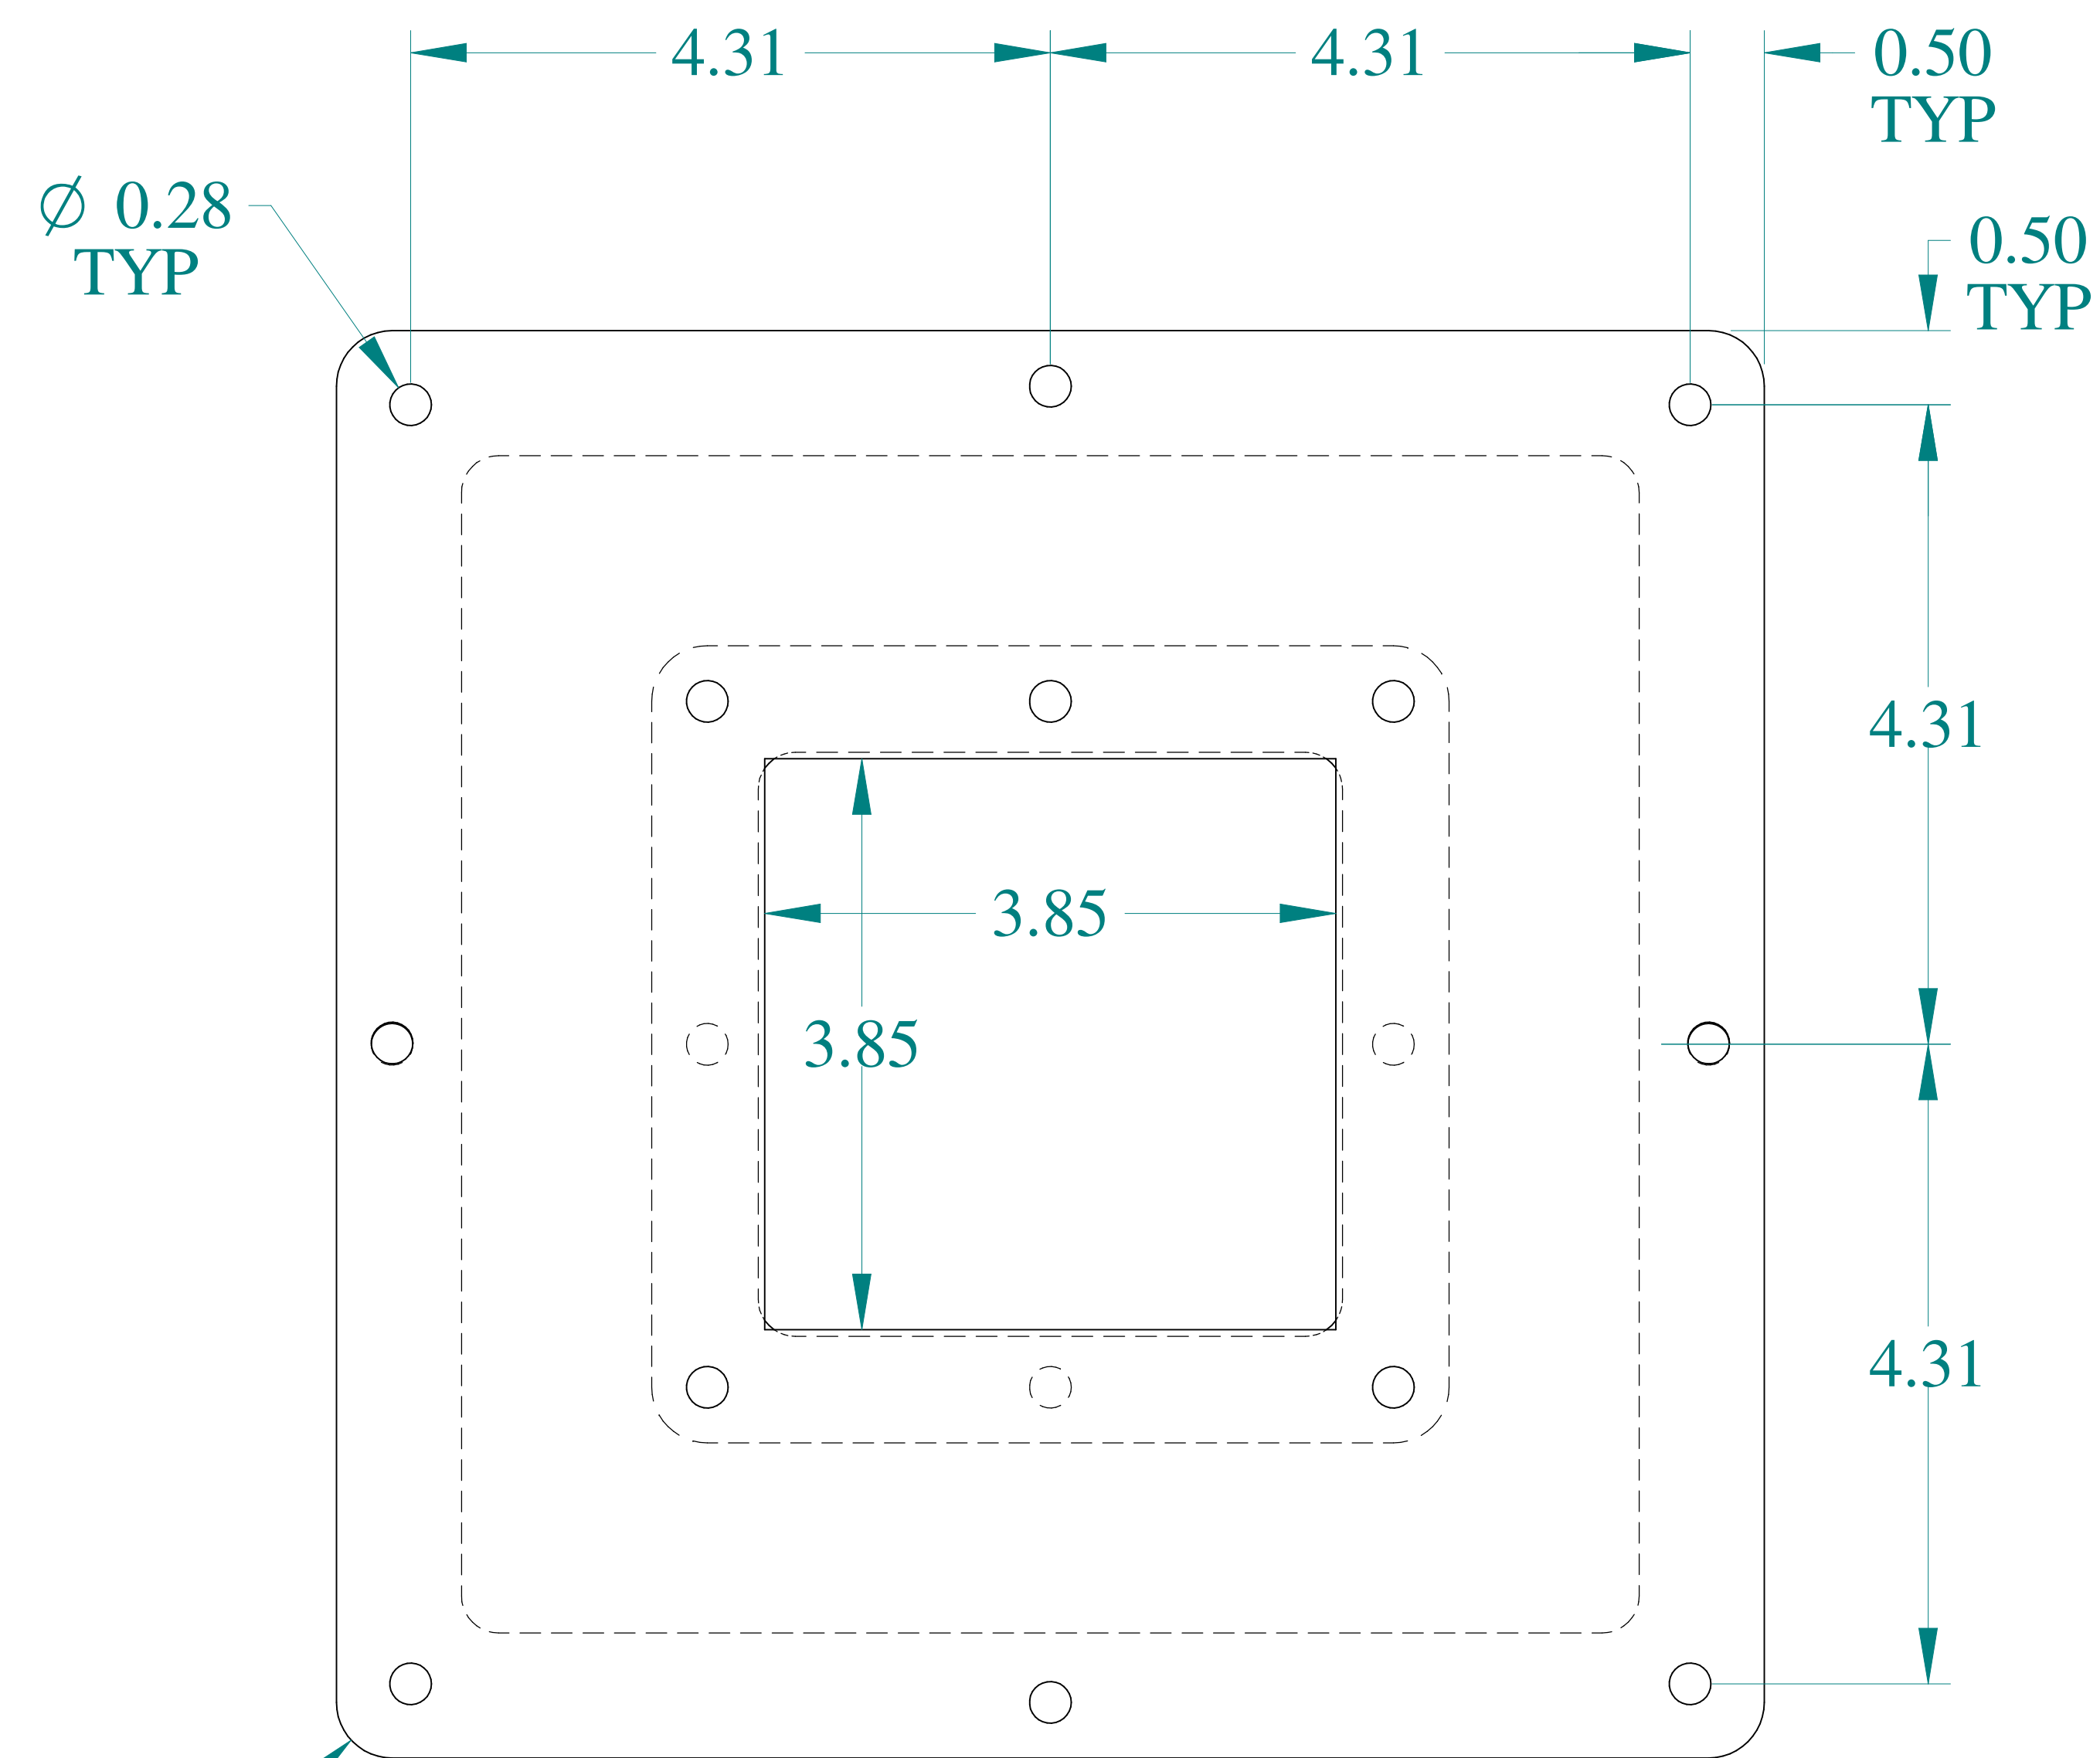

TOP VIEW

ISOMETRIC VIEWS

BACK VIEW

SIDE VIEW

FRONT VIEW

SIDE VIEW

BOTTOM VIEW

HAMMOND
MANUFACTURING®

www.hammondmfg.com

Data subject to change without notice.

Part #: 1487ERCCSS

Date: Mar. 23, 2019

Link: www.hamfmfg.com/1487ERCCSS