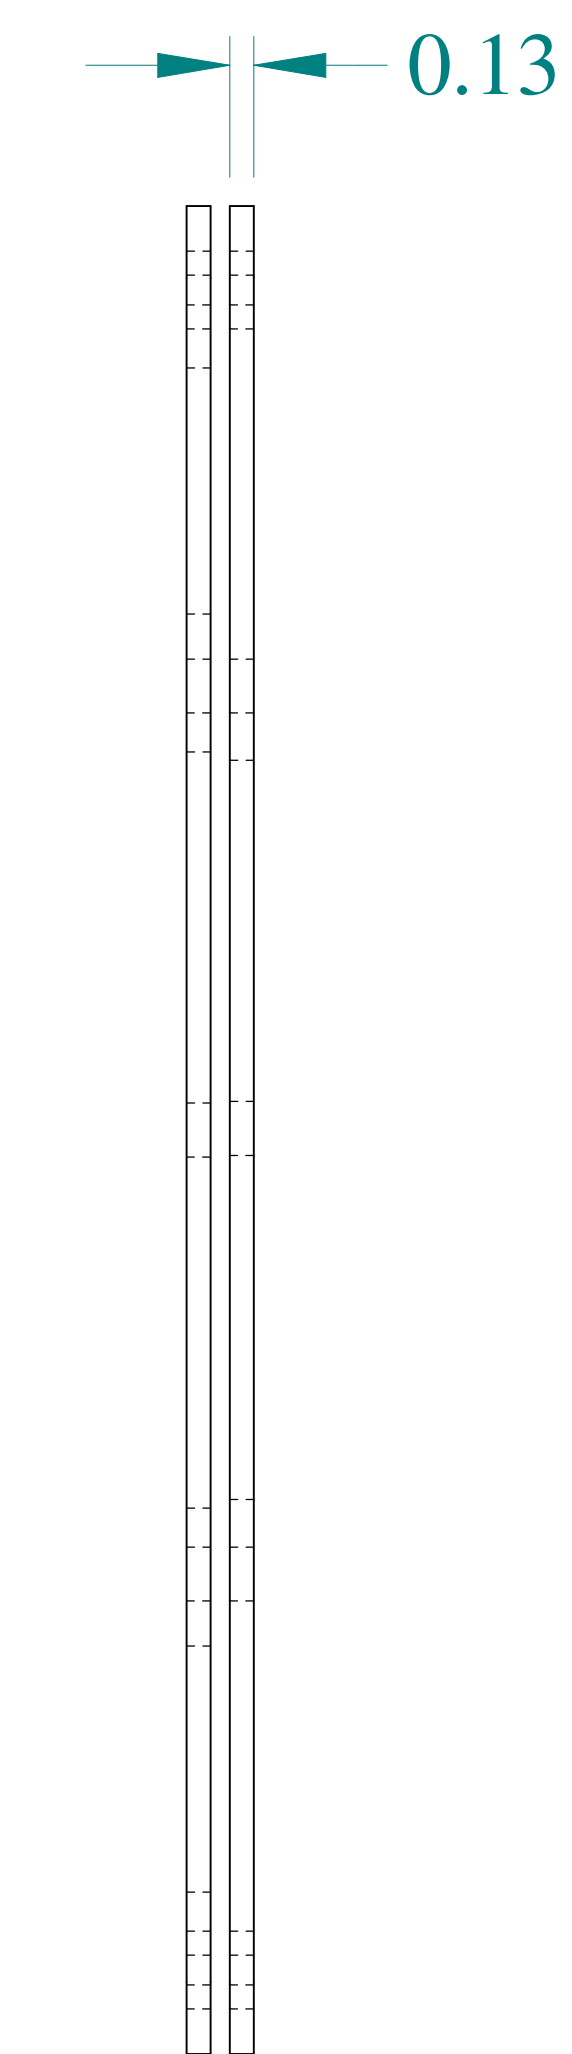

TOP VIEW

ISOMETRIC VIEWS

BACK VIEW

SIDE VIEW

FRONT VIEW

SIDE VIEW

BOTTOM VIEW

HAMMOND
MANUFACTURING®

www.hammondmfg.com

Data subject to change without notice.

Part #: 1487ERCCSS

Date: Mar. 23, 2019

Link: www.hamfmfg.com/1487ERCCSS