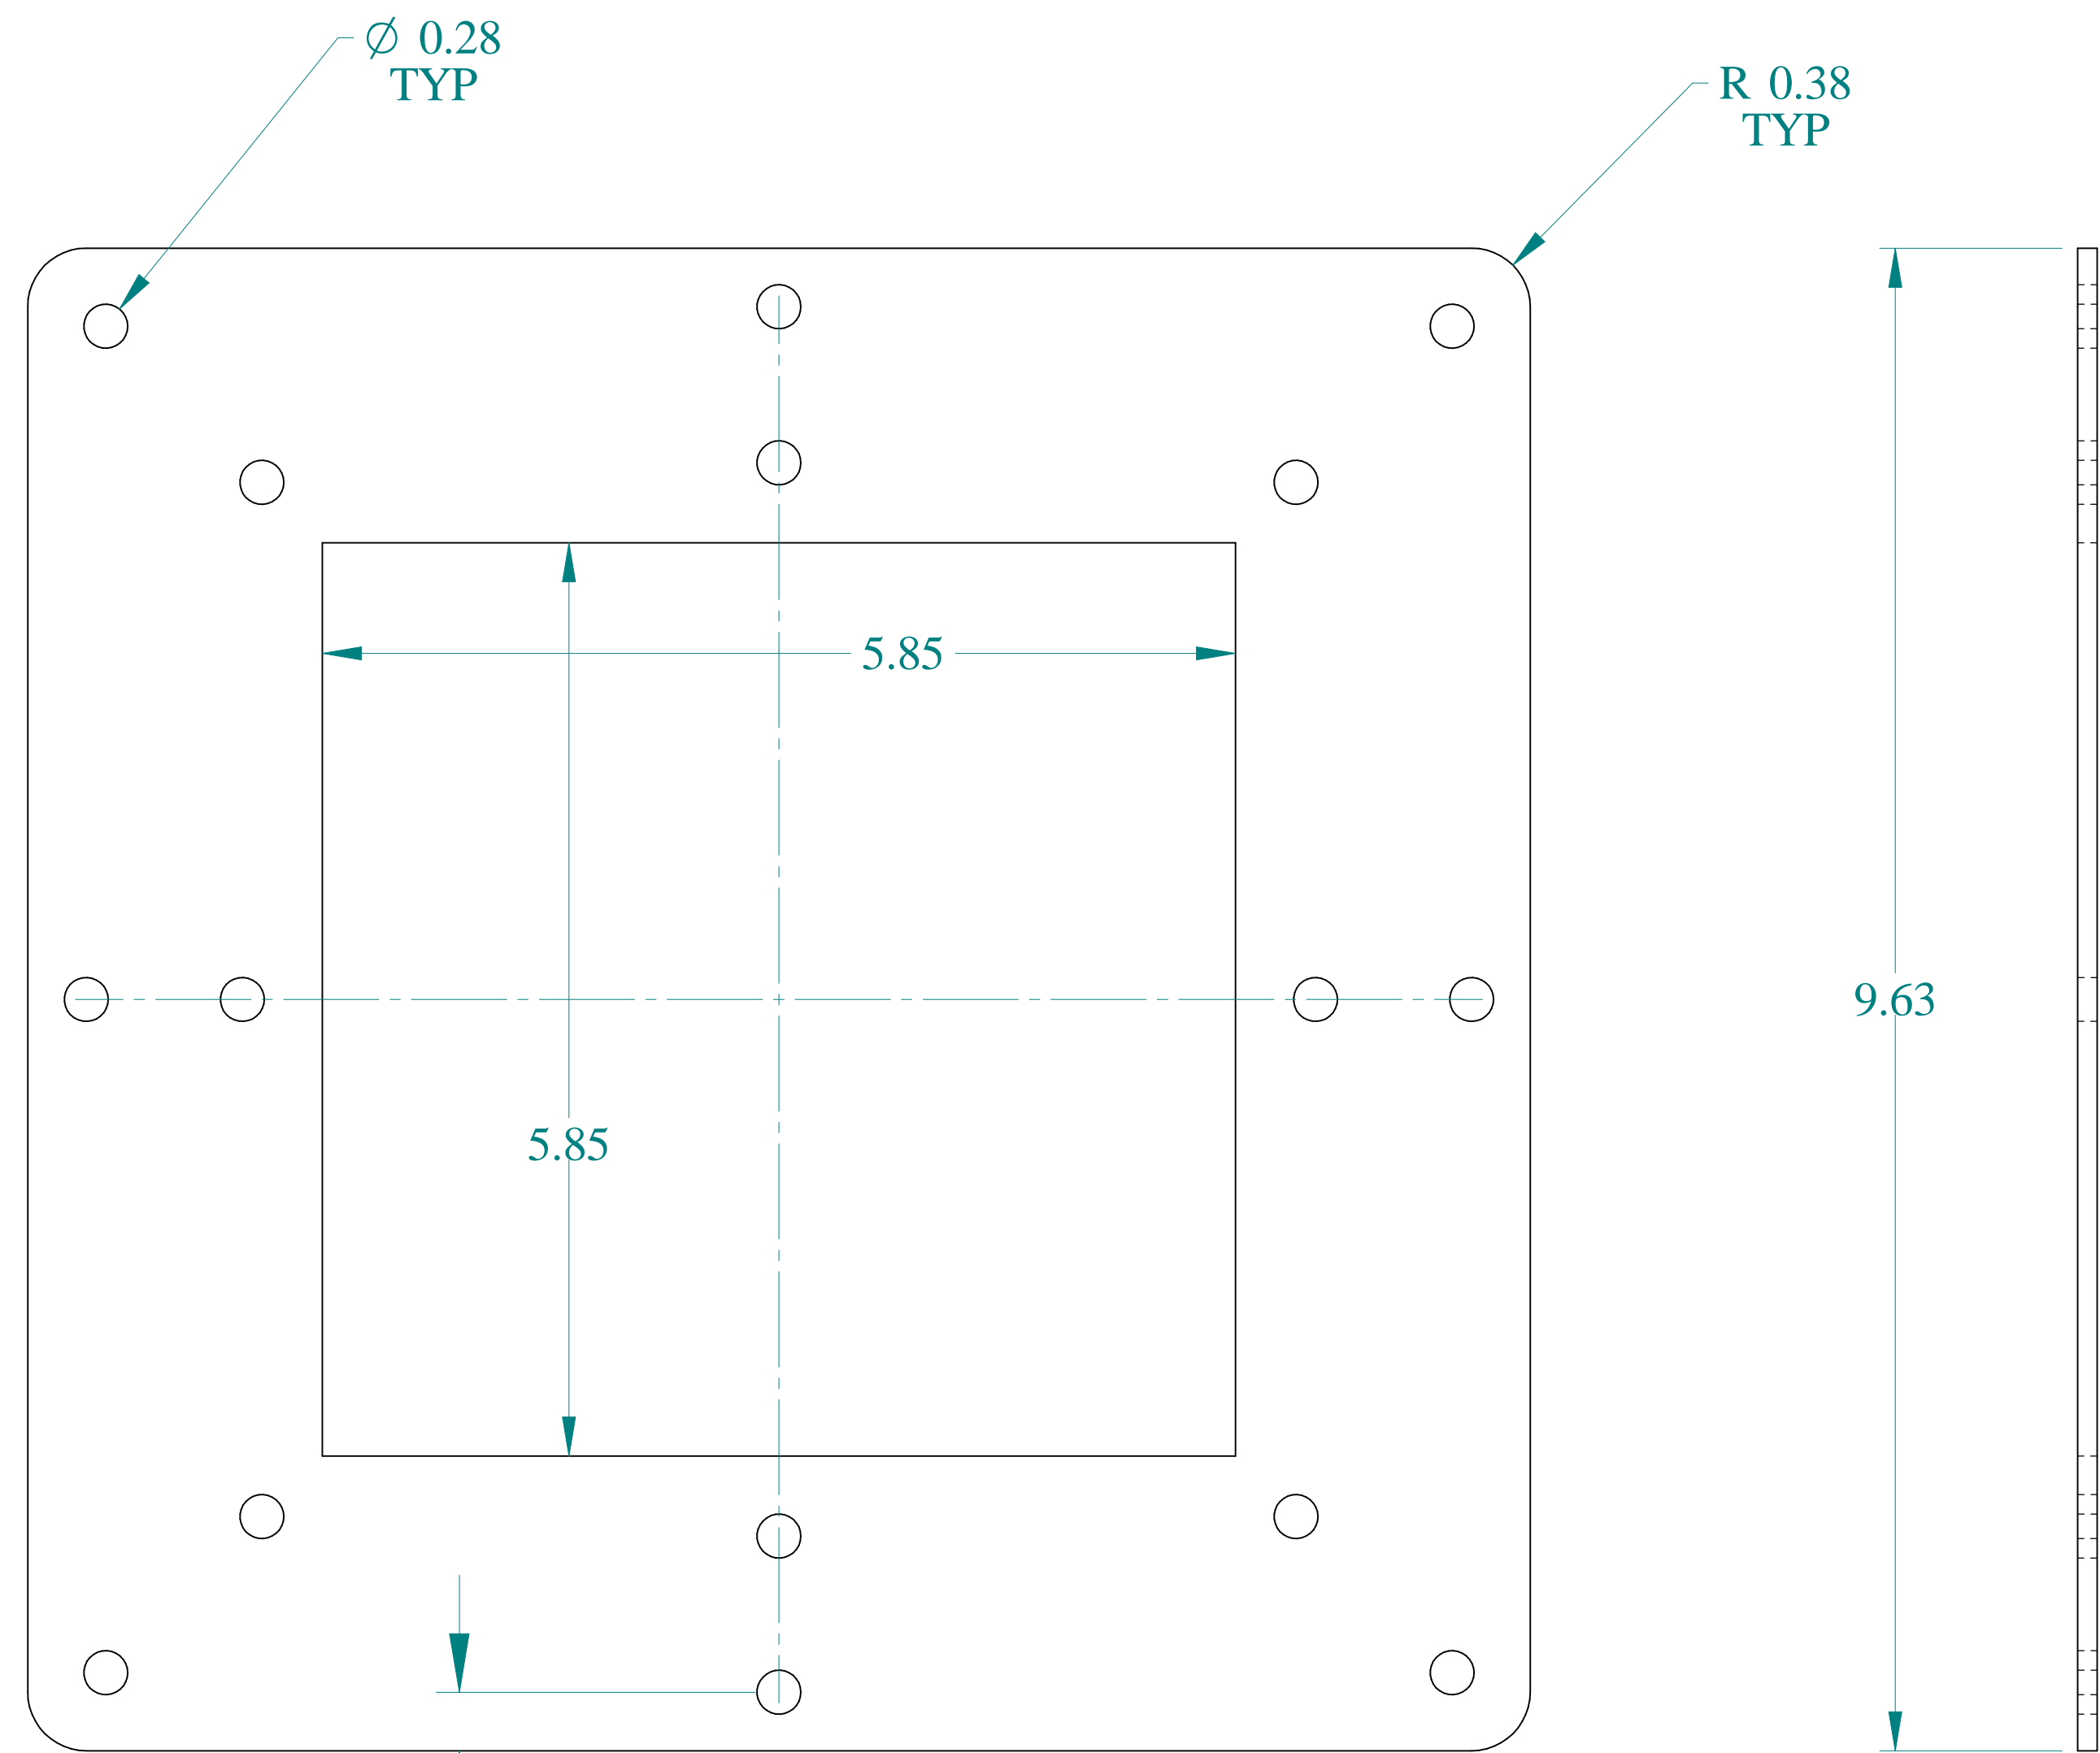

TOP VIEW

BACK VIEW

SIDE VIEW

FRONT VIEW

SIDE VIEW

ISOMETRIC VIEWS

BOTTOM VIEW

HAMMOND
MANUFACTURING®

www.hammondmfg.com

Data subject to change without notice.

Part # : 1487ERCD

Date : Mar. 13, 2023

Link: www.hammf.com/1487ERCD