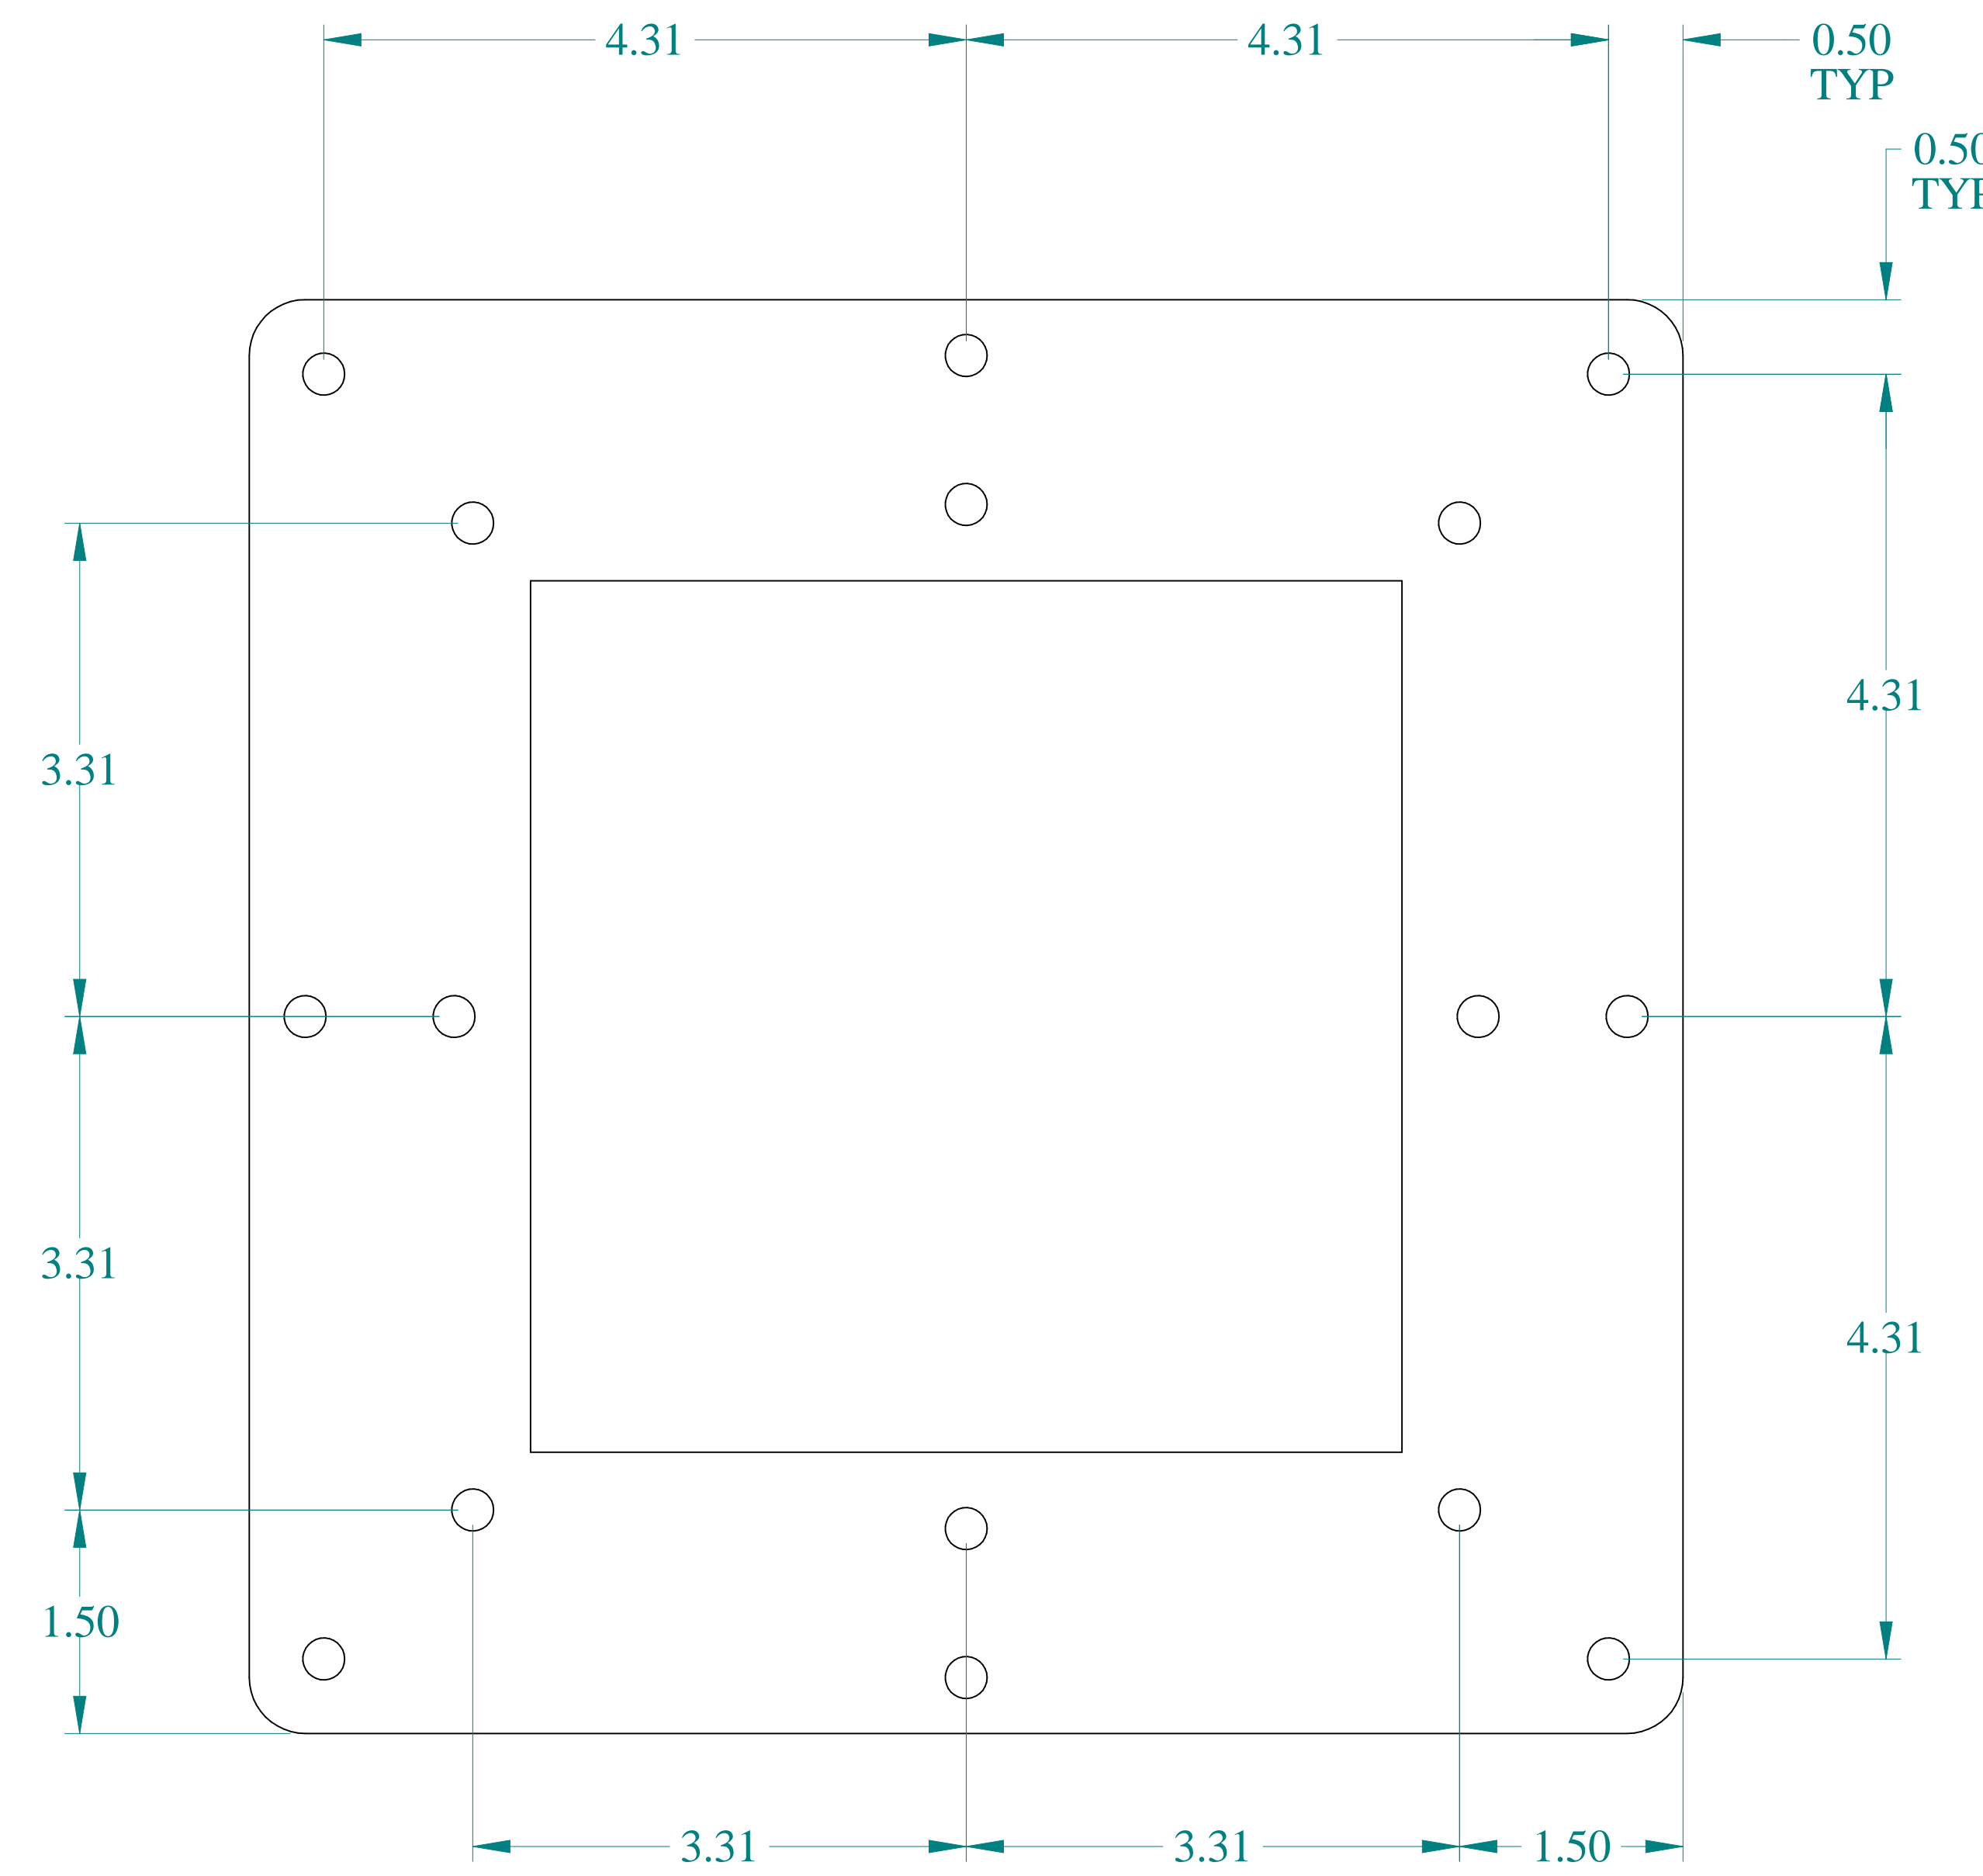

TOP VIEW

BACK VIEW

SIDE VIEW

FRONT VIEW

SIDE VIEW

ISOMETRIC VIEWS

BOTTOM VIEW

HAMMOND
MANUFACTURING®

www.hammondmfg.com

Data subject to change without notice.

Part # : 1487ERCD

Date : Mar. 13, 2023

Link: www.hammf.com/1487ERCD