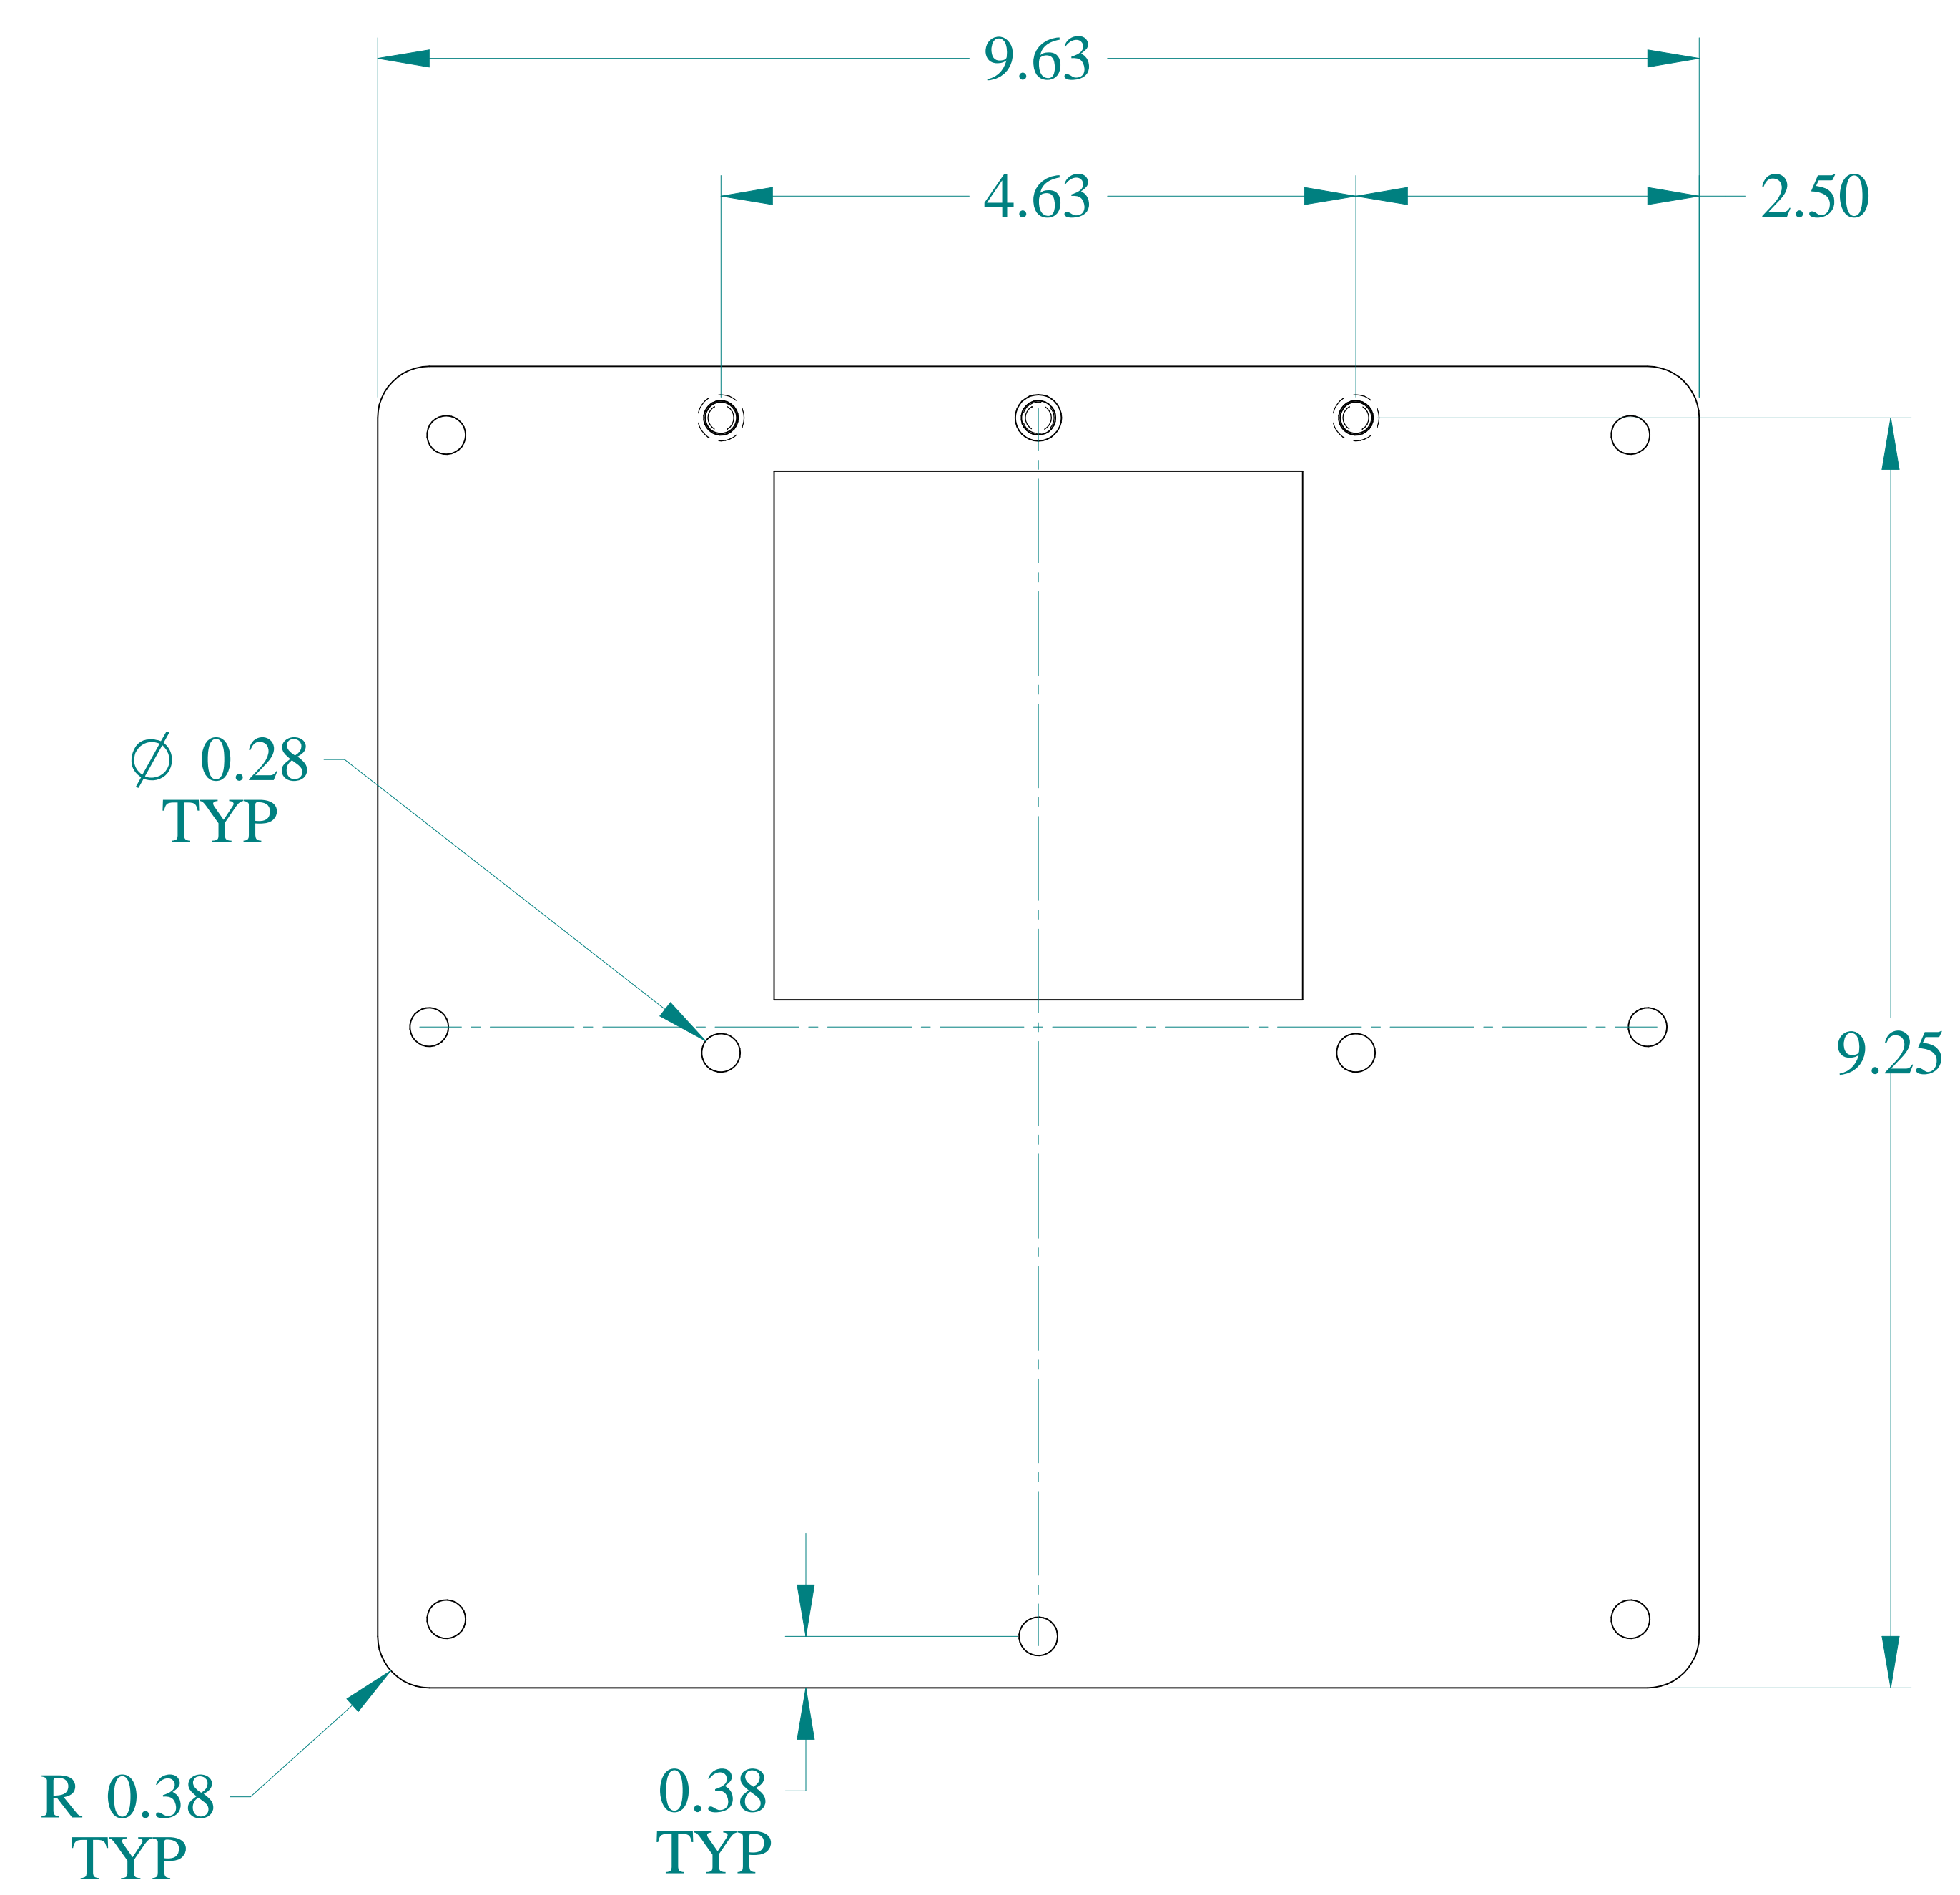

TOP VIEW

ISOMETRIC VIEWS

BACK VIEW

SIDE VIEW

FRONT VIEW

SIDE VIEW

BOTTOM VIEW

Data subject to change without notice.

Part # : 1487EREC

Date : Mar. 13, 2023

Link: www.hamdmfg.com/1487EREC