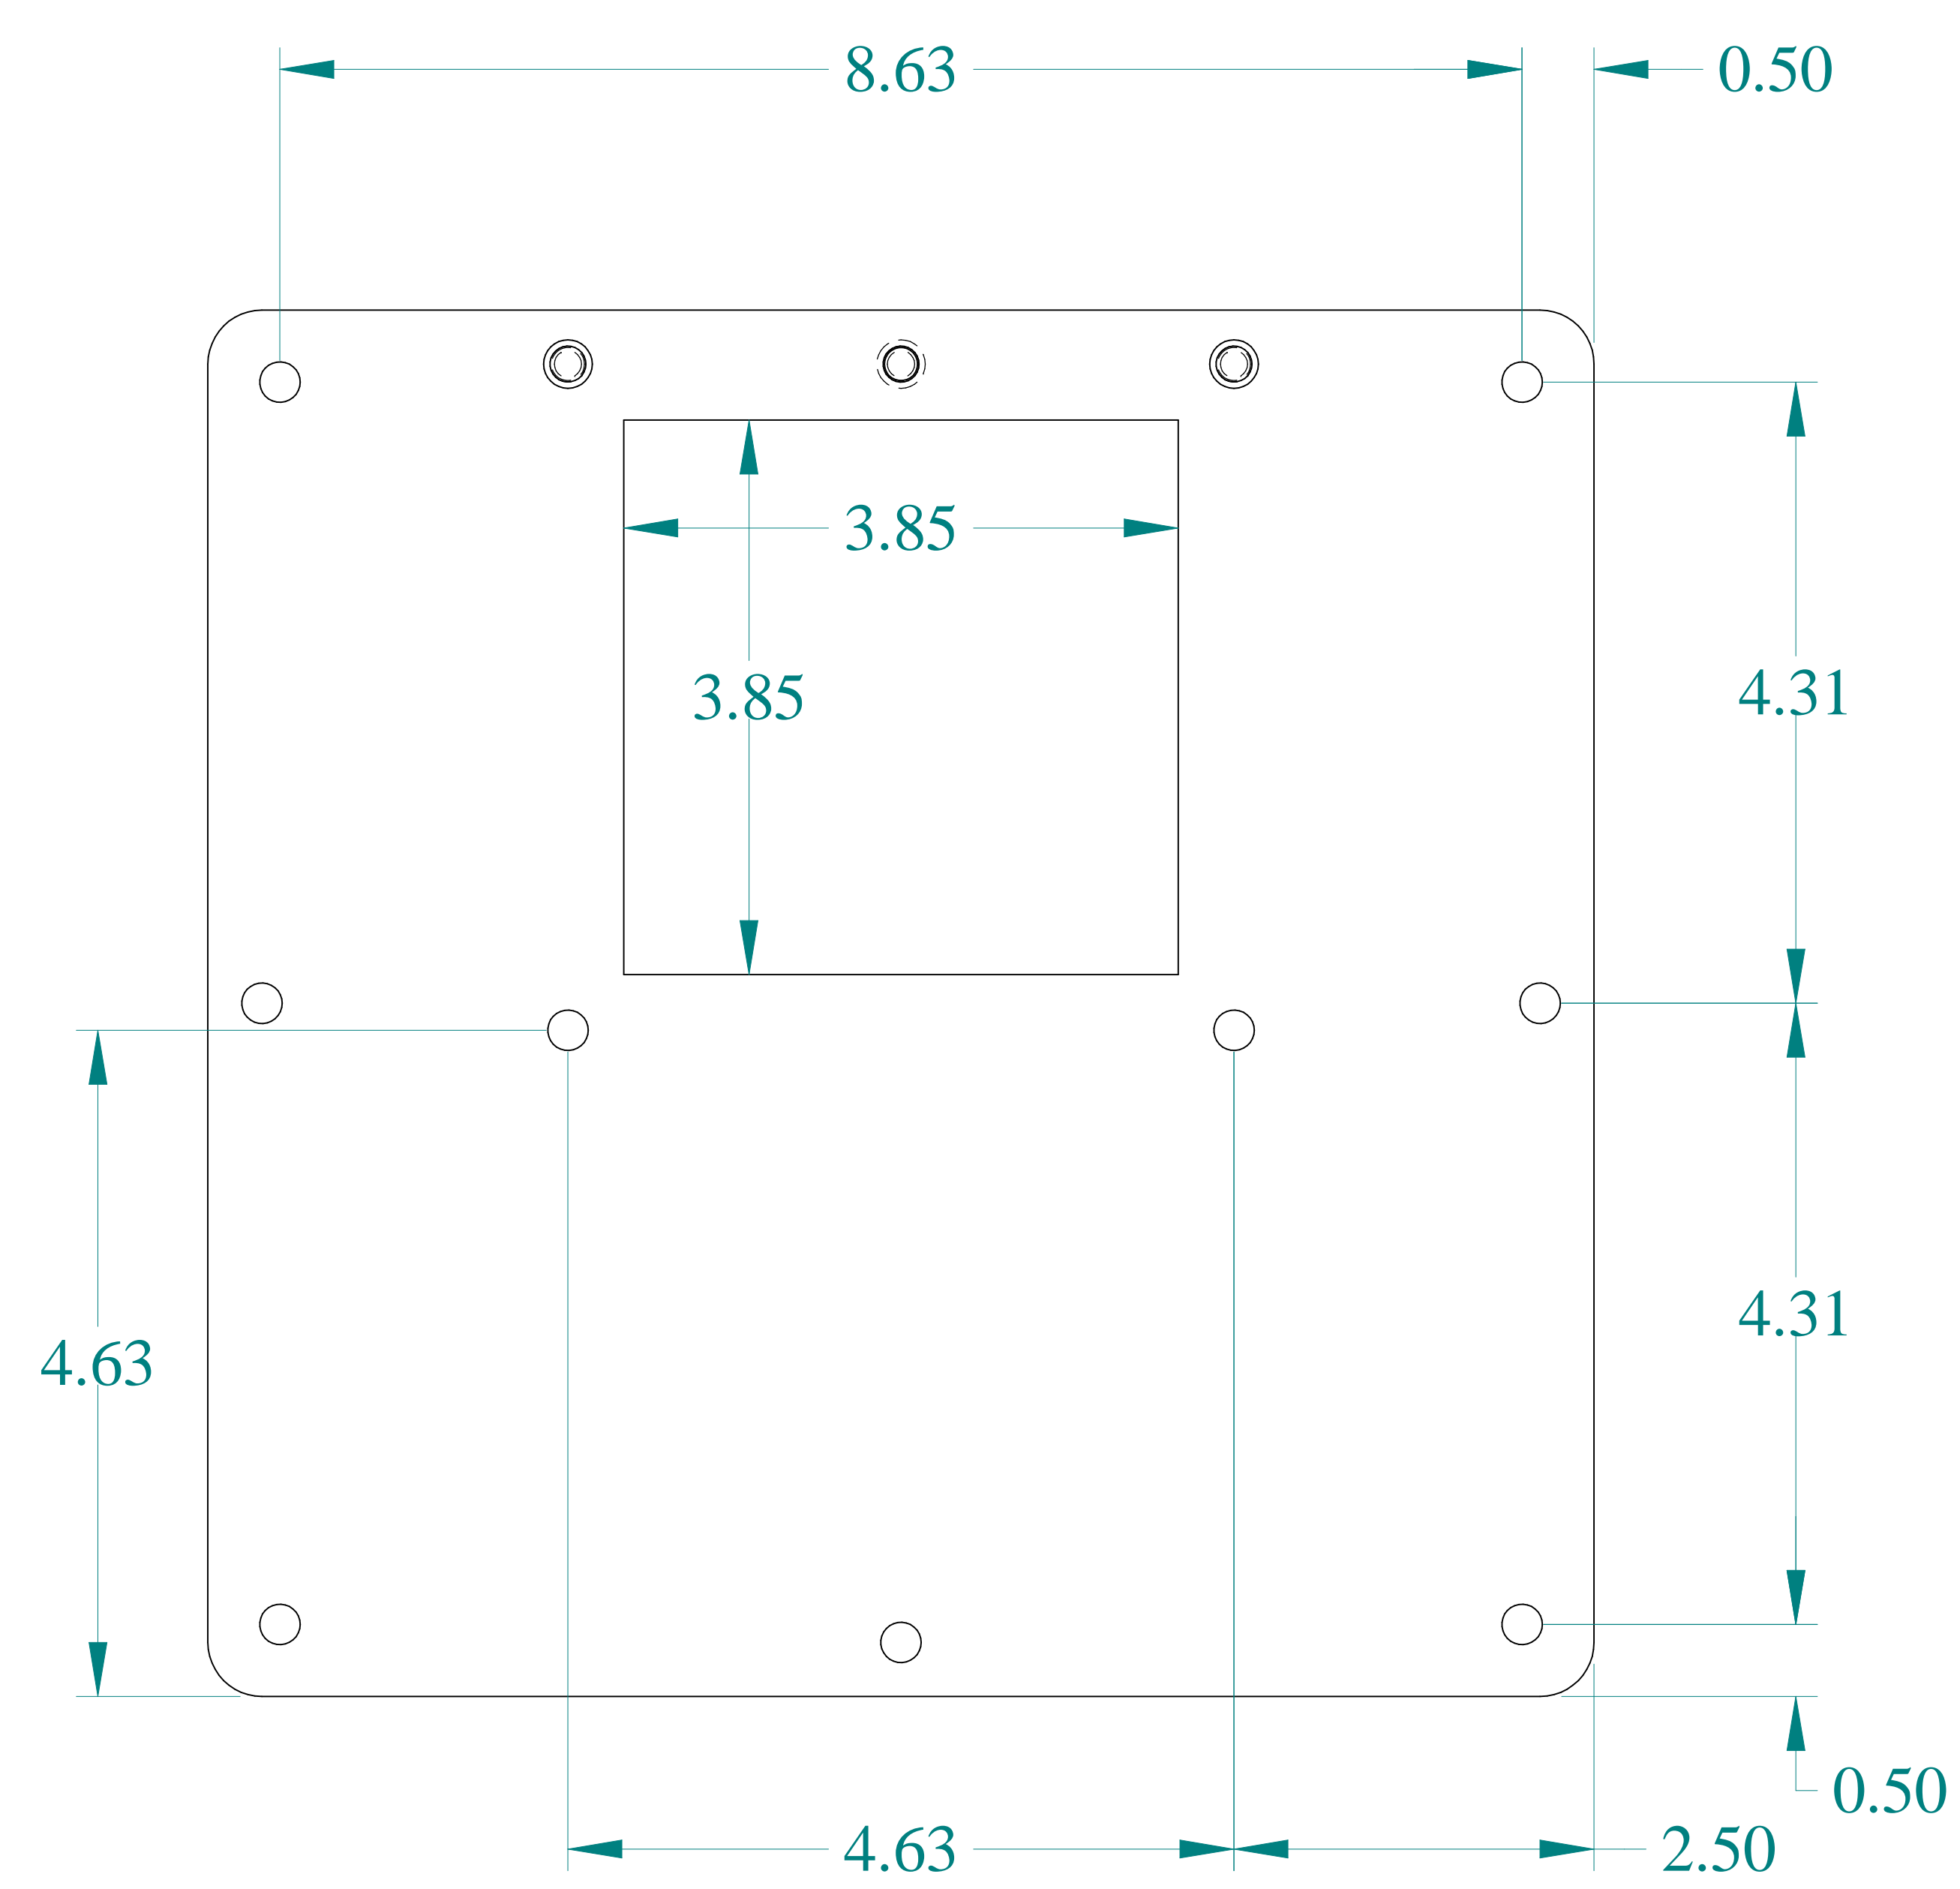

TOP VIEW

ISOMETRIC VIEWS

BACK VIEW

SIDE VIEW

FRONT VIEW

SIDE VIEW

BOTTOM VIEW

Data subject to change without notice.

Part # : 1487EREC

Date : Mar. 13, 2023

Link: www.hamdmfg.com/1487EREC