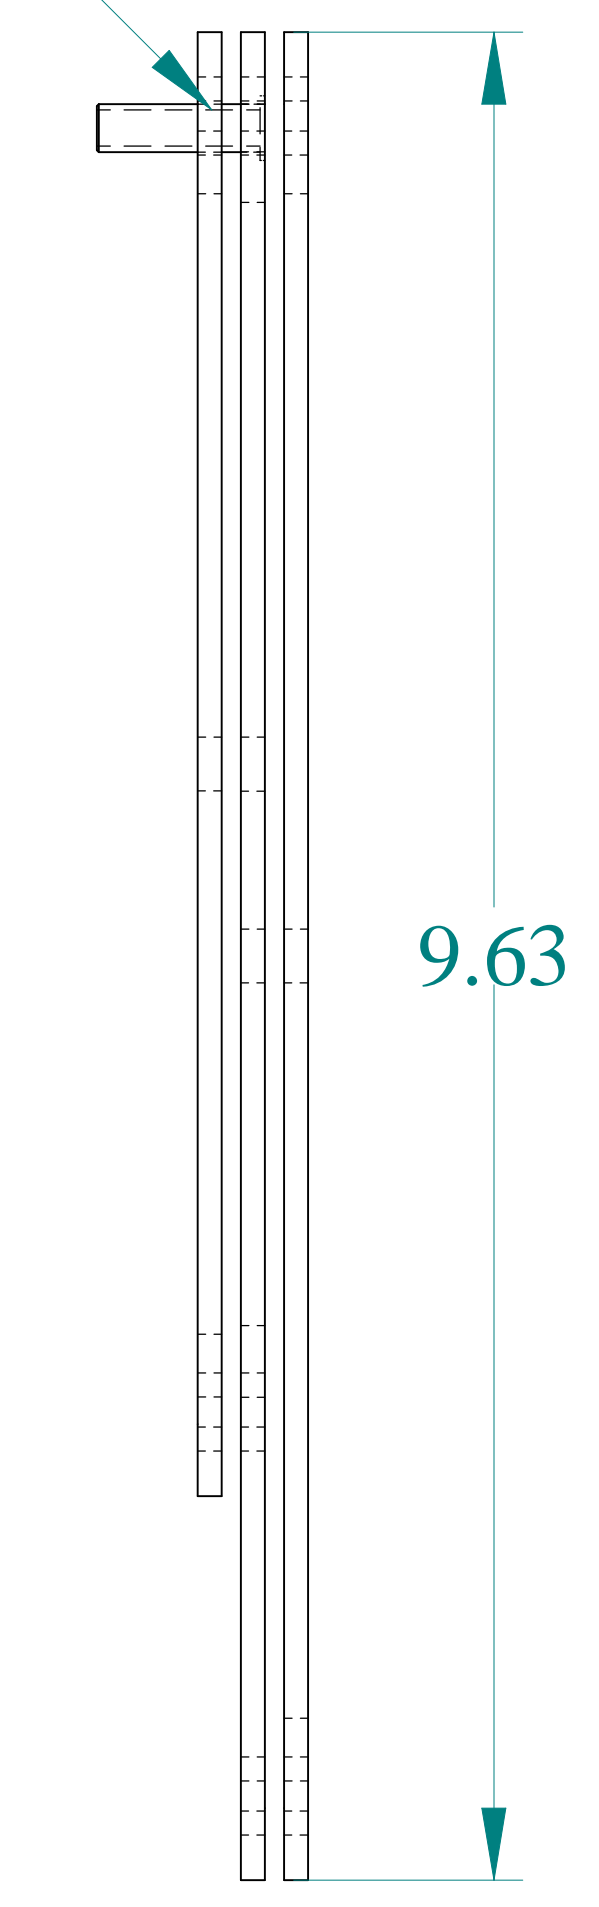

TOP VIEW

BACK VIEW

SIDE VIEW

FRONT VIEW

PEM - FH-0420-12, ZI
INSTALLED TYP

SIDE VIEW

BOTTOM VIEW

ISOMETRIC VIEWS

**HAMMOND
MANUFACTURING**[®]

W www.hammondmfg.com

Data subject to change without notice.

Part # : 1487EREDSS Date : Mar. 13, 2023

Link: www.hammfg.com/1487EREDSS