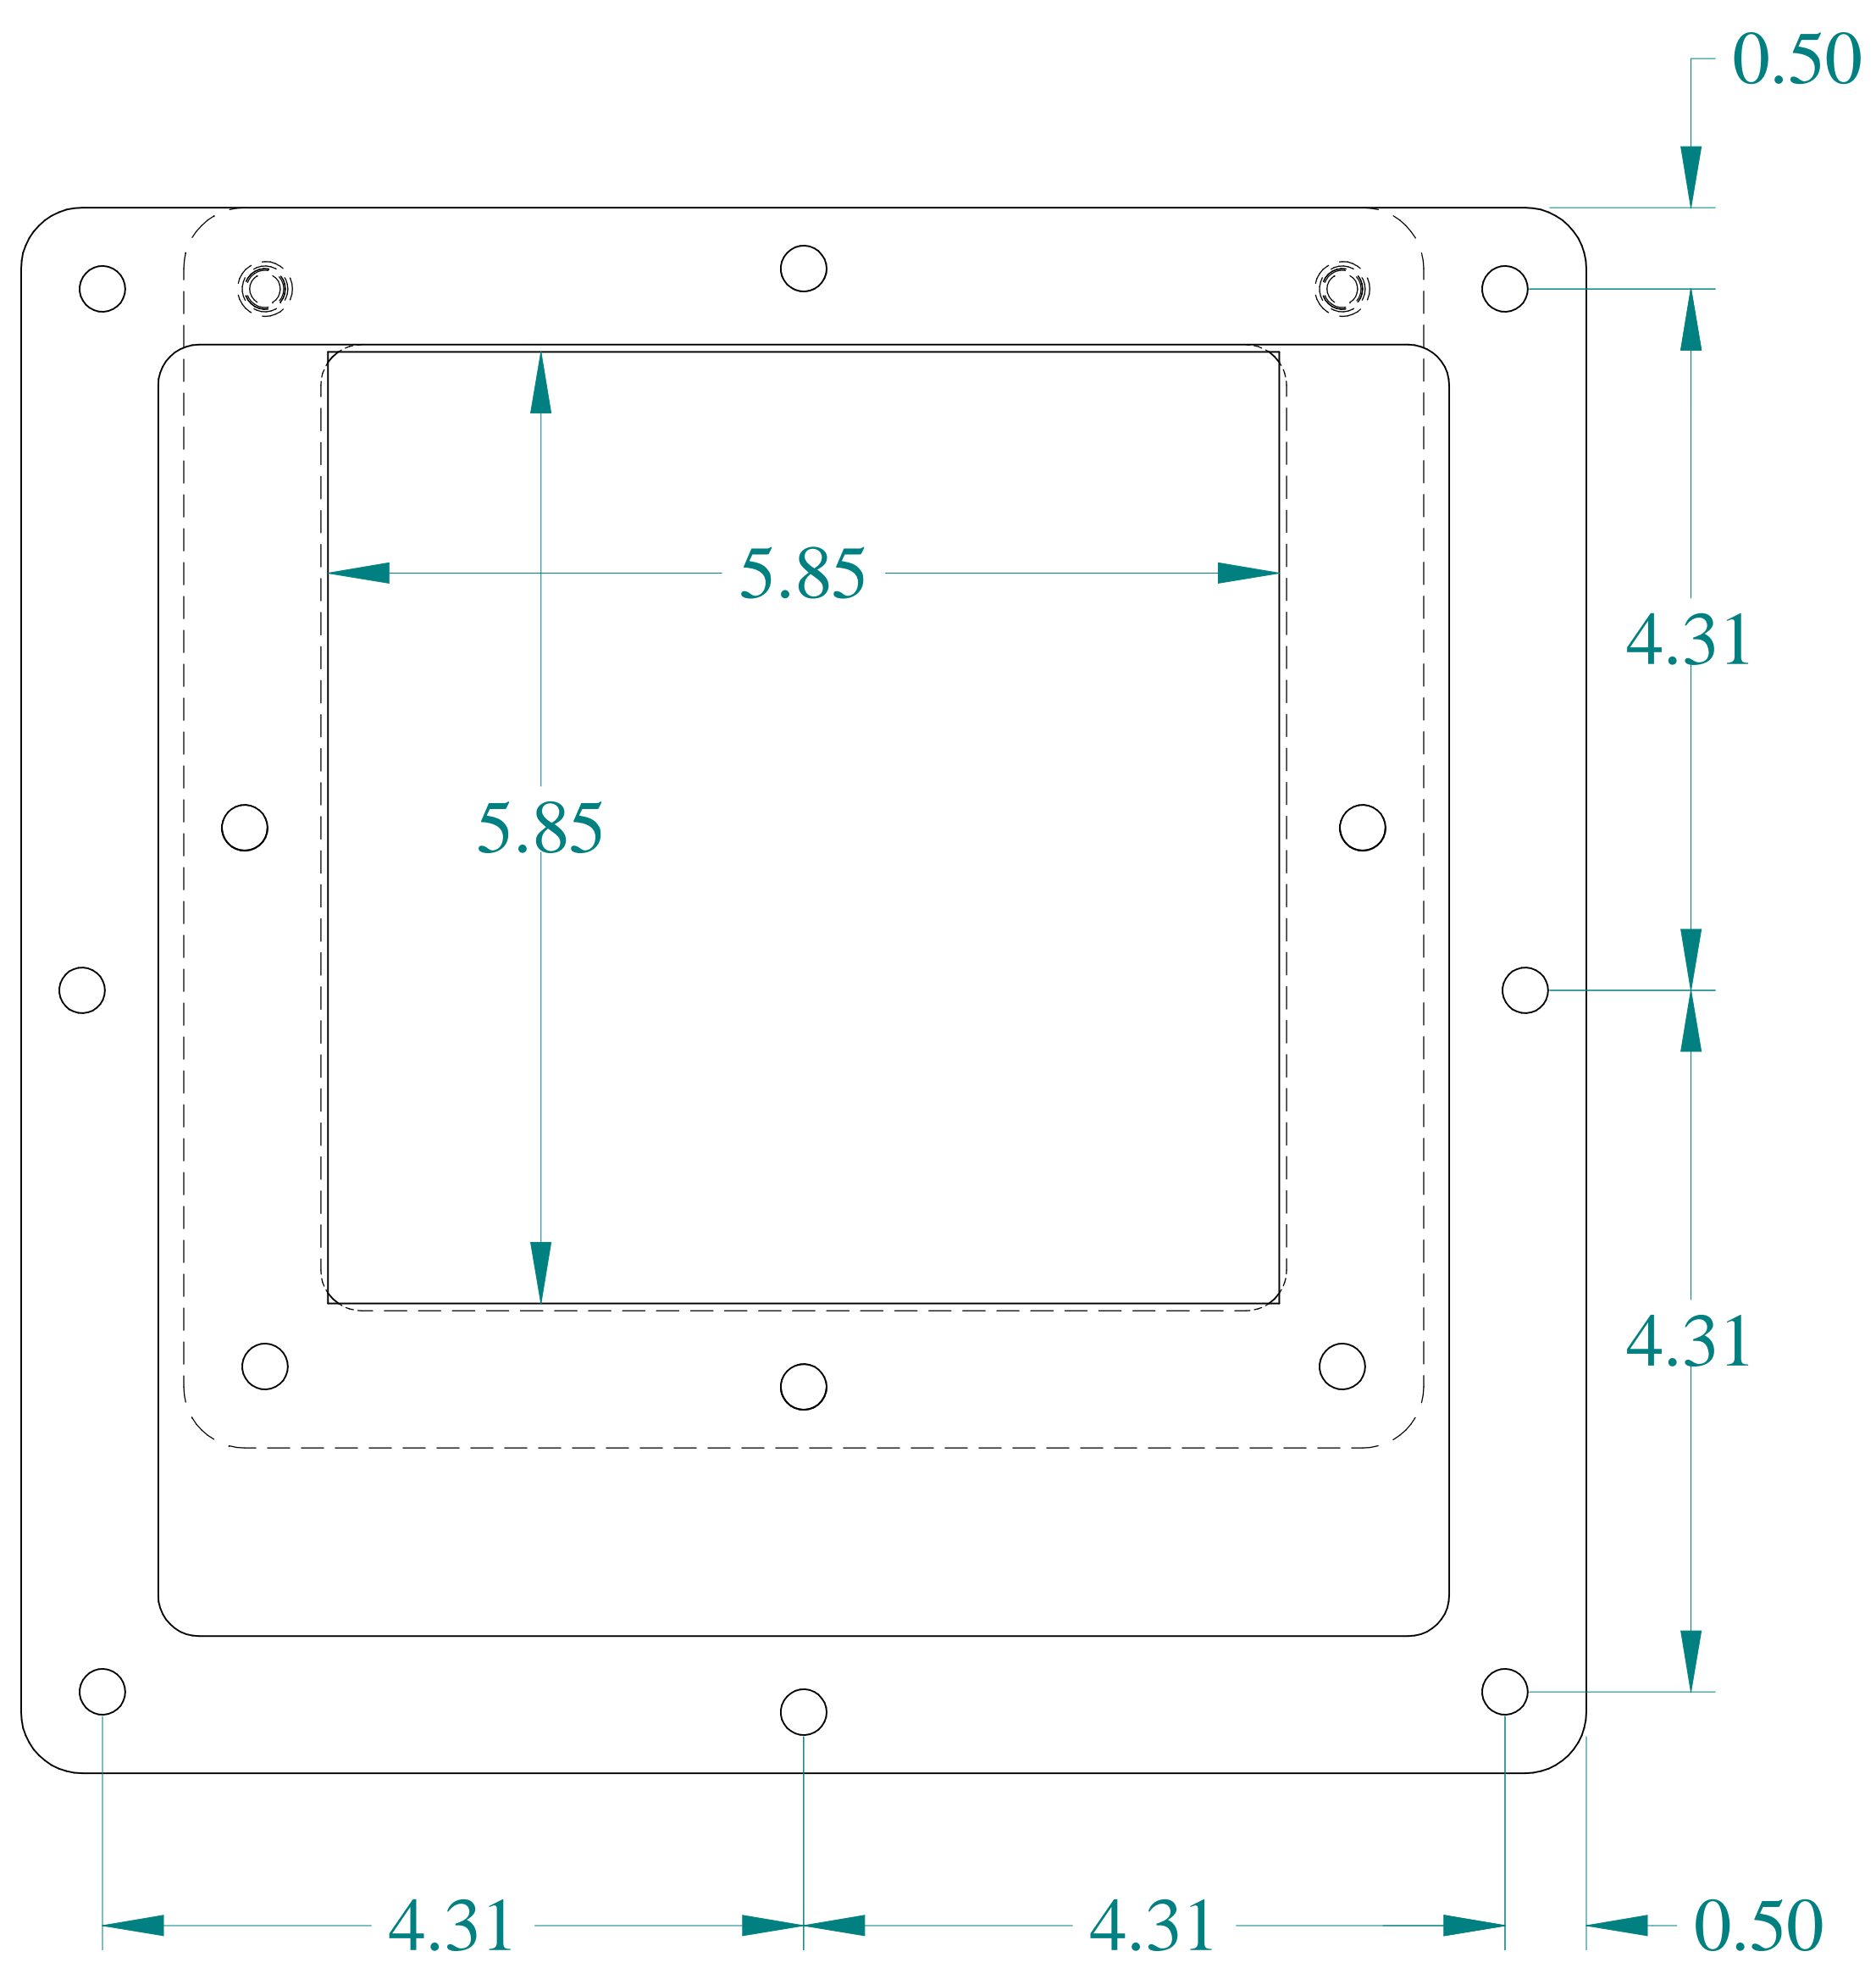

TOP VIEW

BACK VIEW

SIDE VIEW

FRONT VIEW

PEM - FH-0420-12, ZI
INSTALLED TYP

SIDE VIEW

BOTTOM VIEW

ISOMETRIC VIEWS