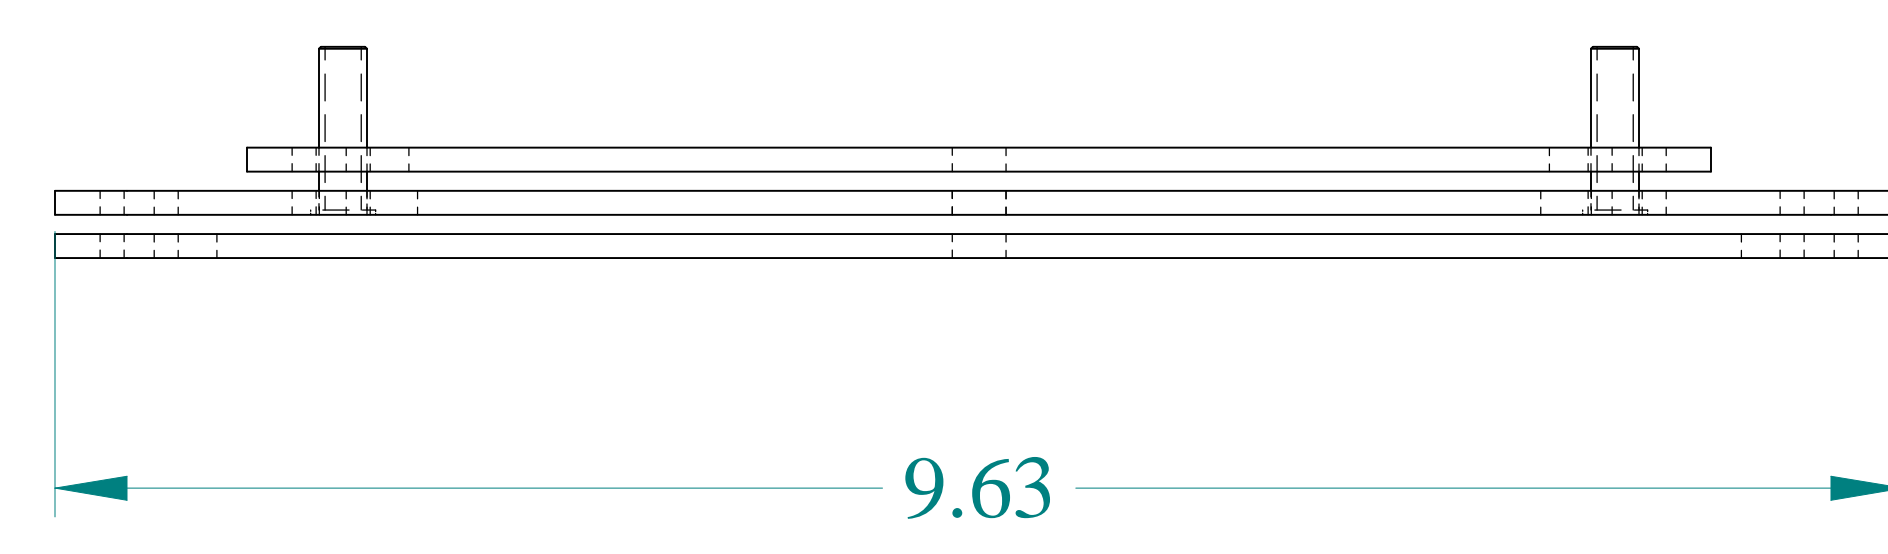

TOP VIEW

BACK VIEW

SIDE VIEW

FRONT VIEW

PEM - FH-0420-12, ZI
INSTALLED TYP

SIDE VIEW

BOTTOM VIEW

ISOMETRIC VIEWS