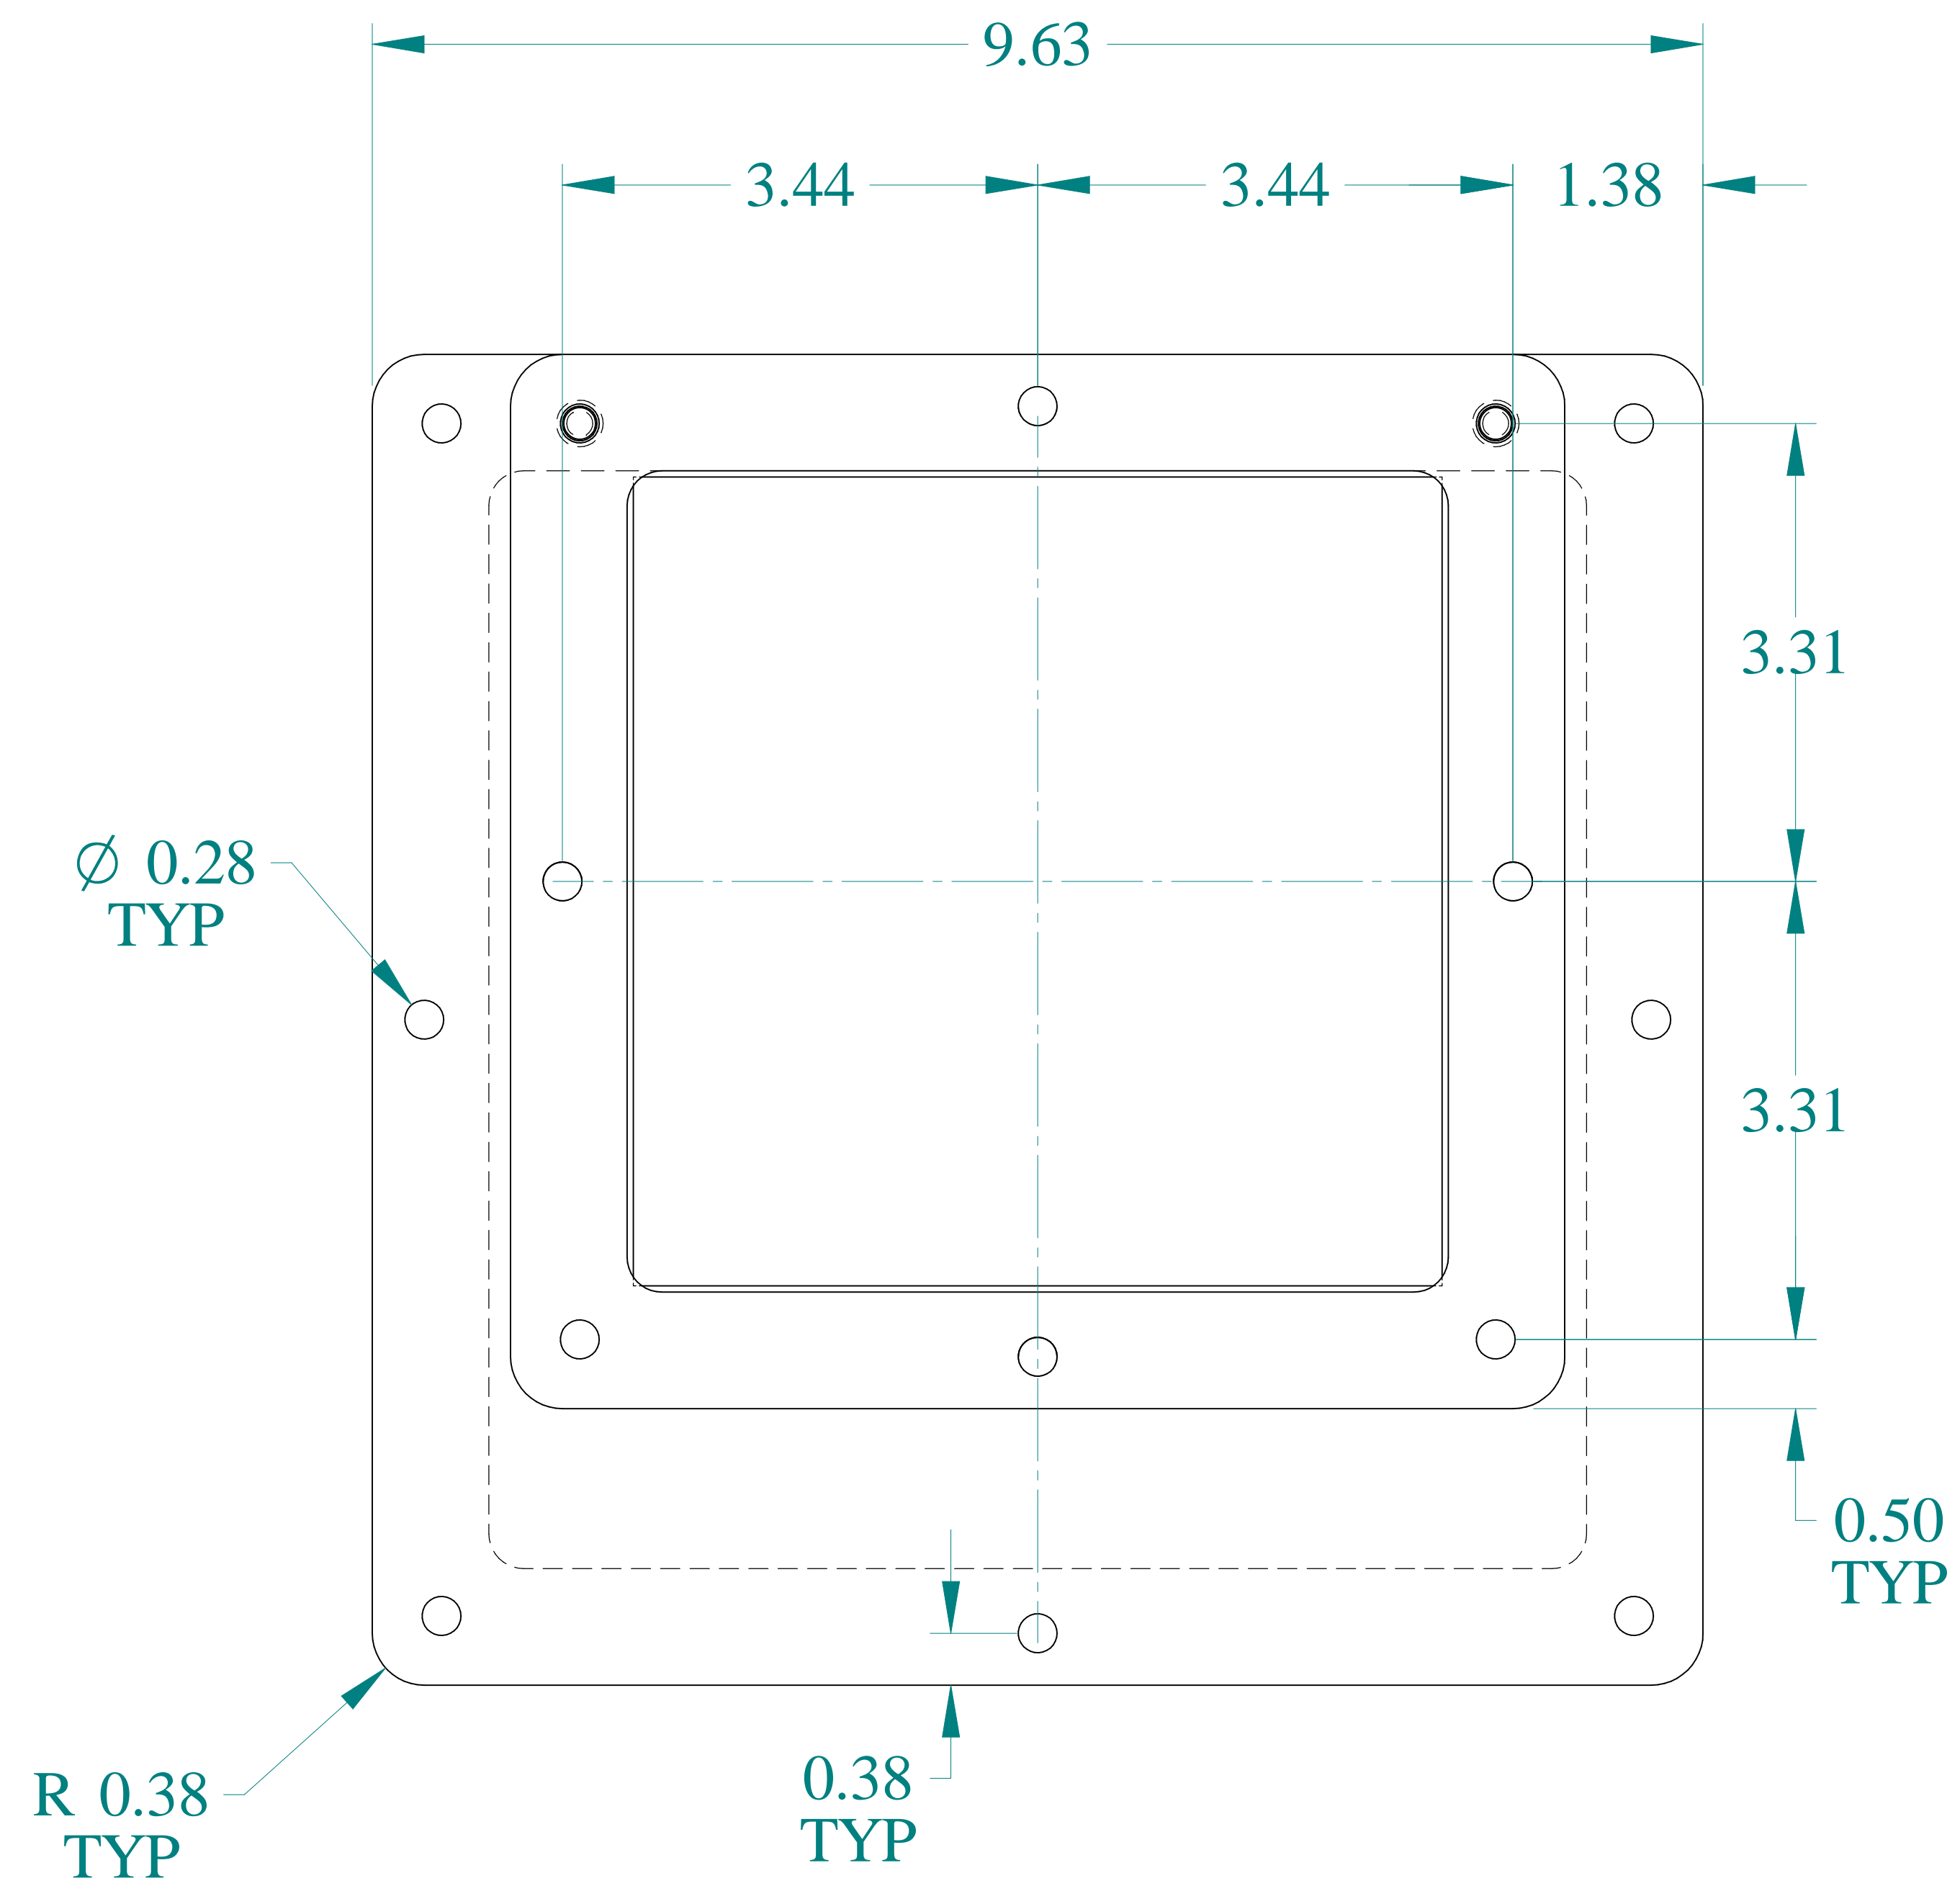

TOP VIEW

BACK VIEW

SIDE VIEW

FRONT VIEW

PEM - FH-0420-12, ZI
INSTALLED TYP

SIDE VIEW

BOTTOM VIEW

ISOMETRIC VIEWS