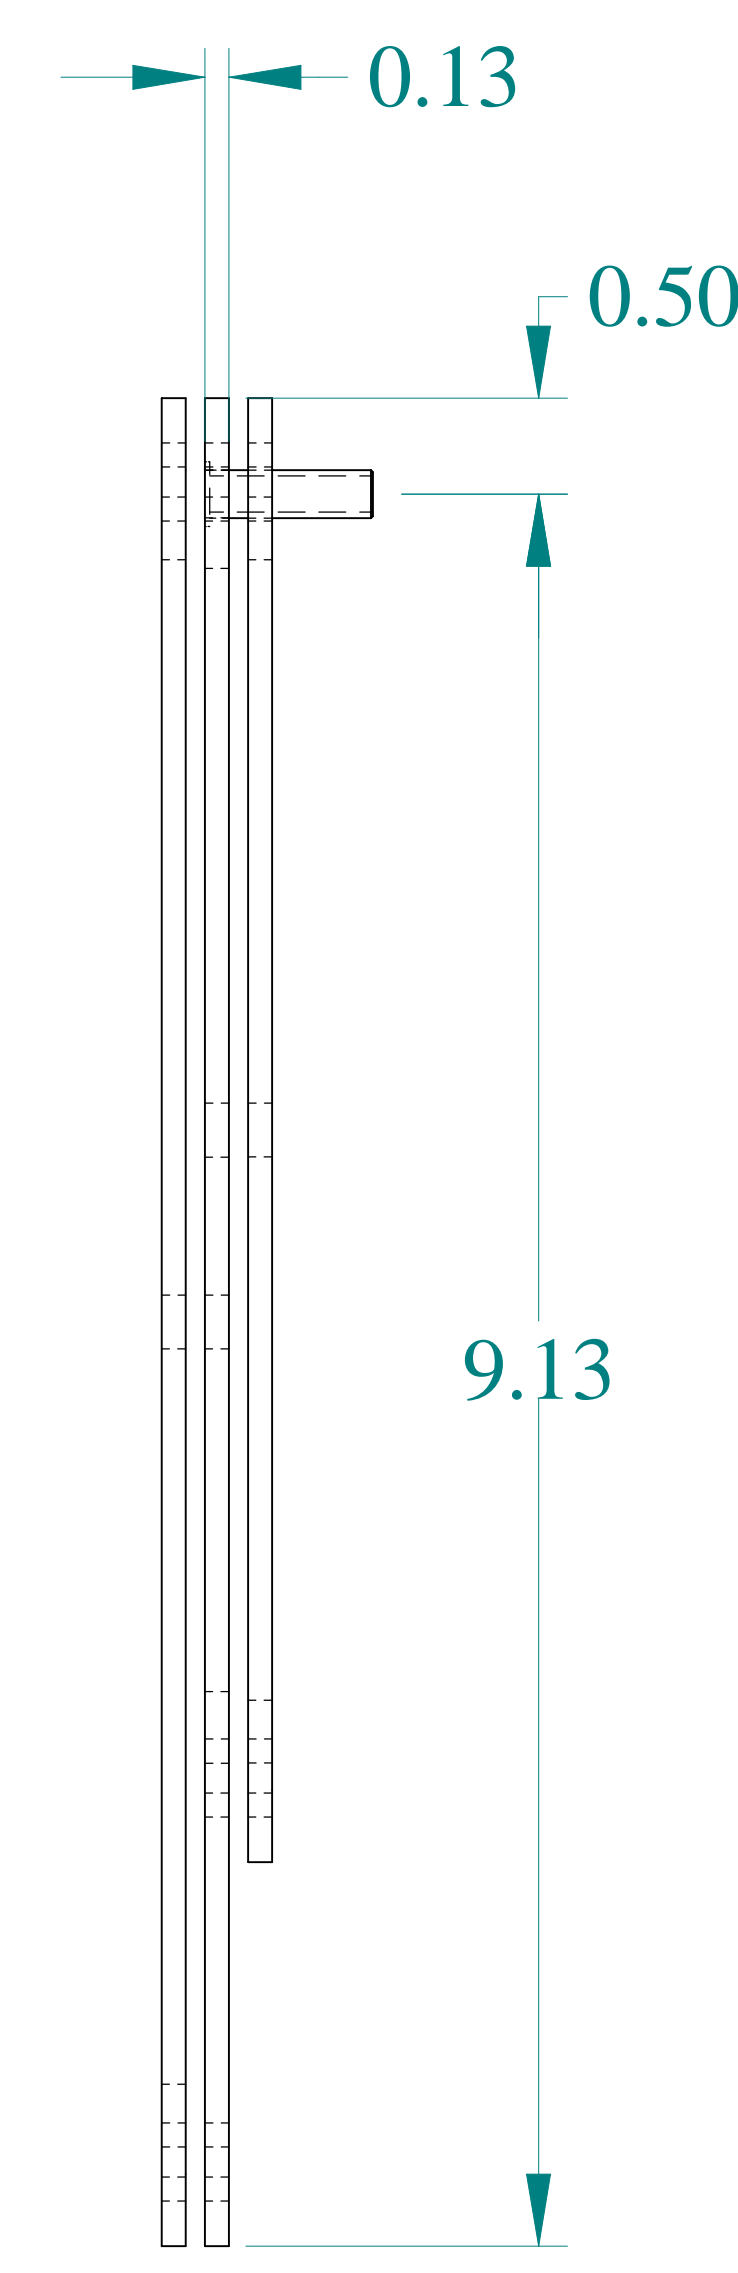

TOP VIEW

BACK VIEW

SIDE VIEW

FRONT VIEW

PEM - FH-0420-12, ZI
INSTALLED TYP

SIDE VIEW

BOTTOM VIEW

ISOMETRIC VIEWS

**HAMMOND
MANUFACTURING**[®]

W www.hammondmfg.com

Data subject to change without notice.

Part # : 1487EREDSS Date : Mar. 13, 2023

Link: www.hammfg.com/1487EREDSS