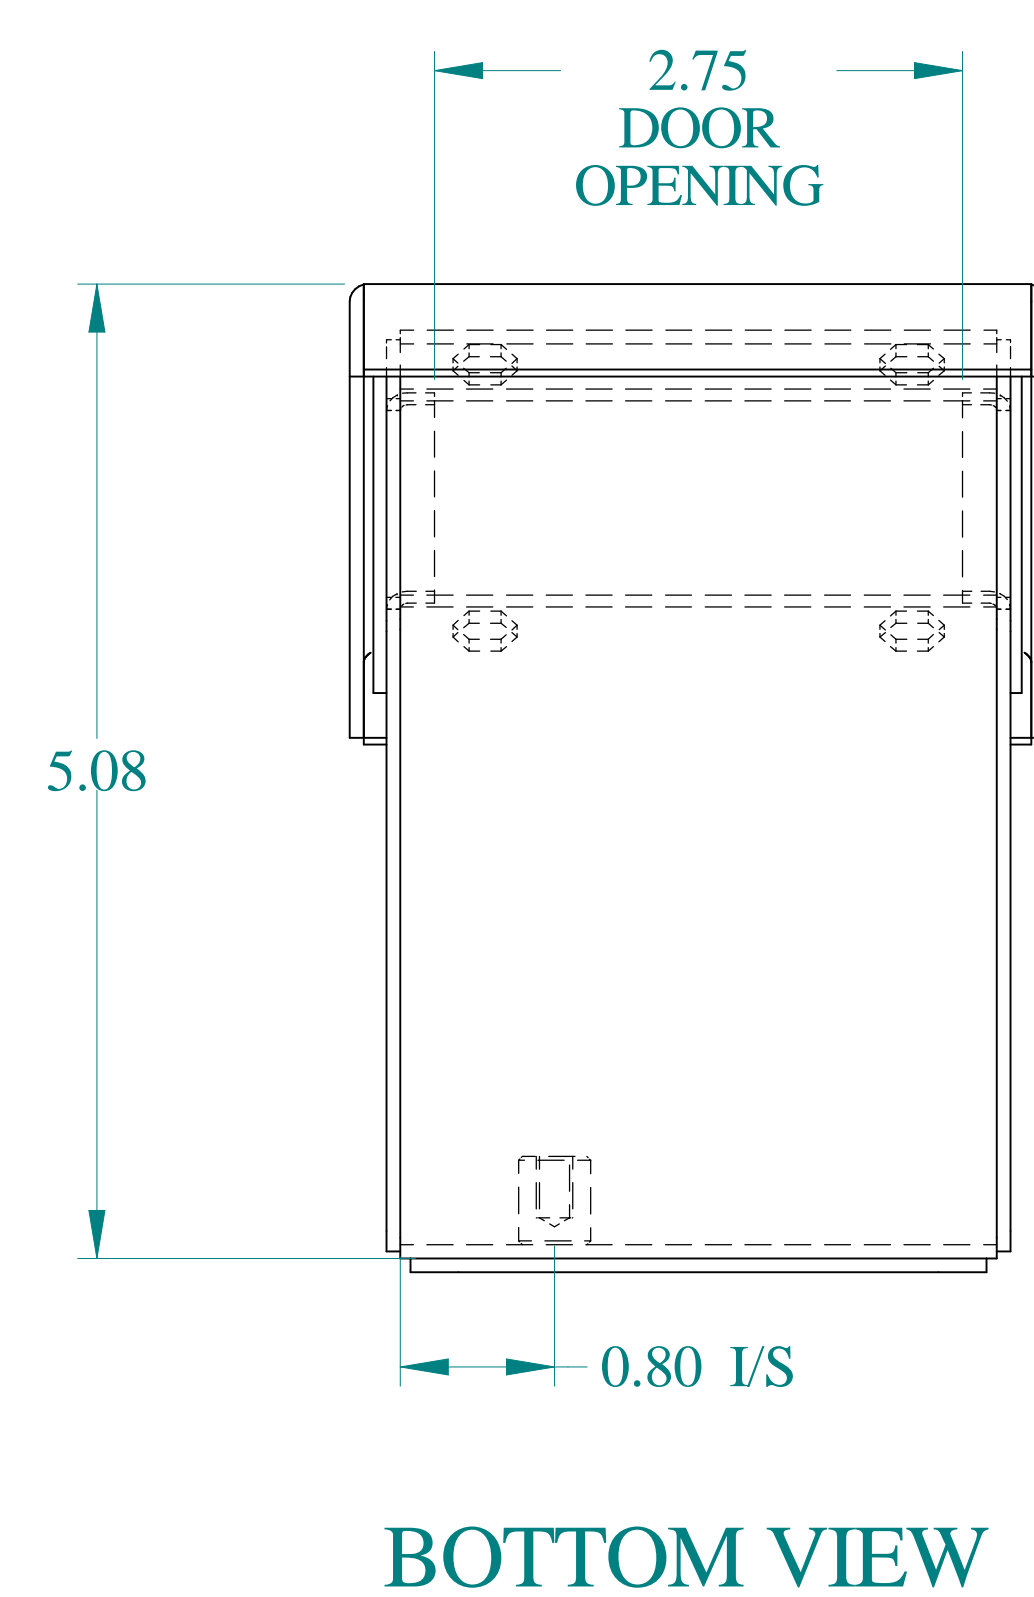

ISOMETRIC VIEWS

Data subject to change without notice.

Part # : 1490D1

Date : Mar. 3, 2023

Link: [www.hamfmfg.com/1490D1](http://www.hamfmfg.com/1490D1)