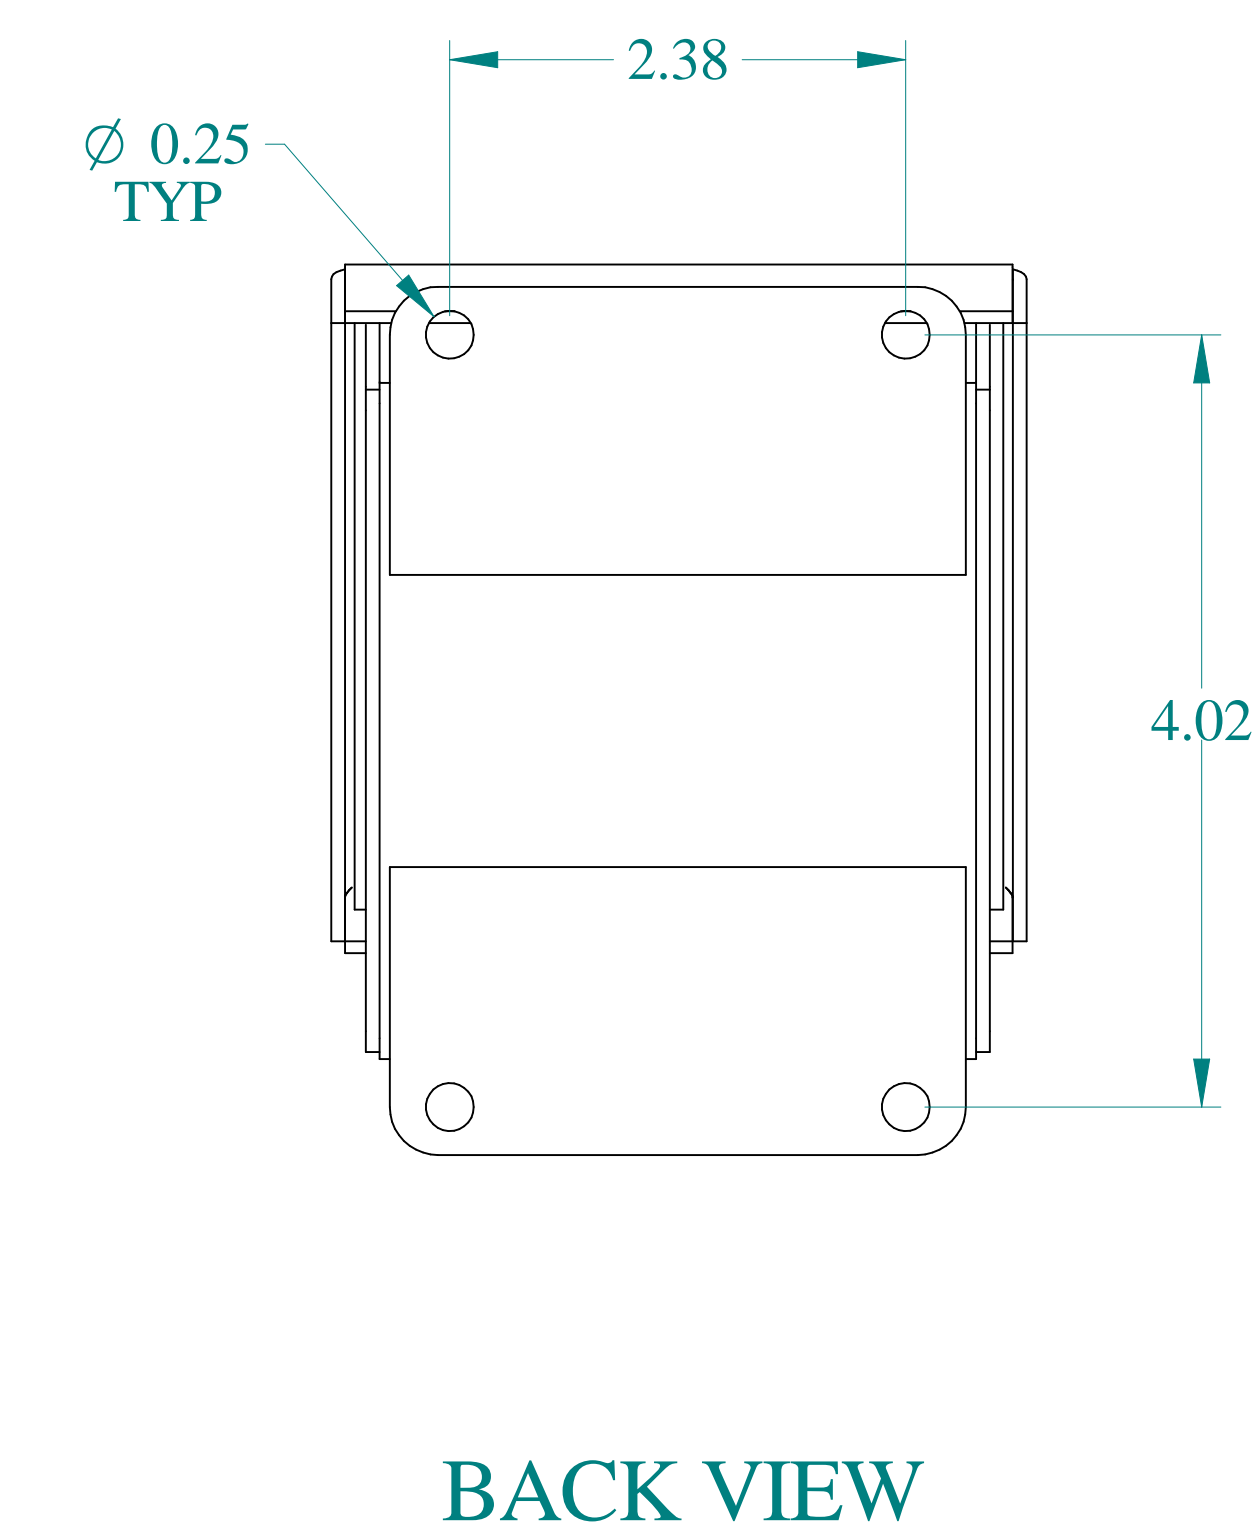

ISOMETRIC VIEWS

Data subject to change without notice.

Part # : 1490D1

Date : Mar. 3, 2023

Link: [www.hamfmfg.com/1490D1](http://www.hamfmfg.com/1490D1)