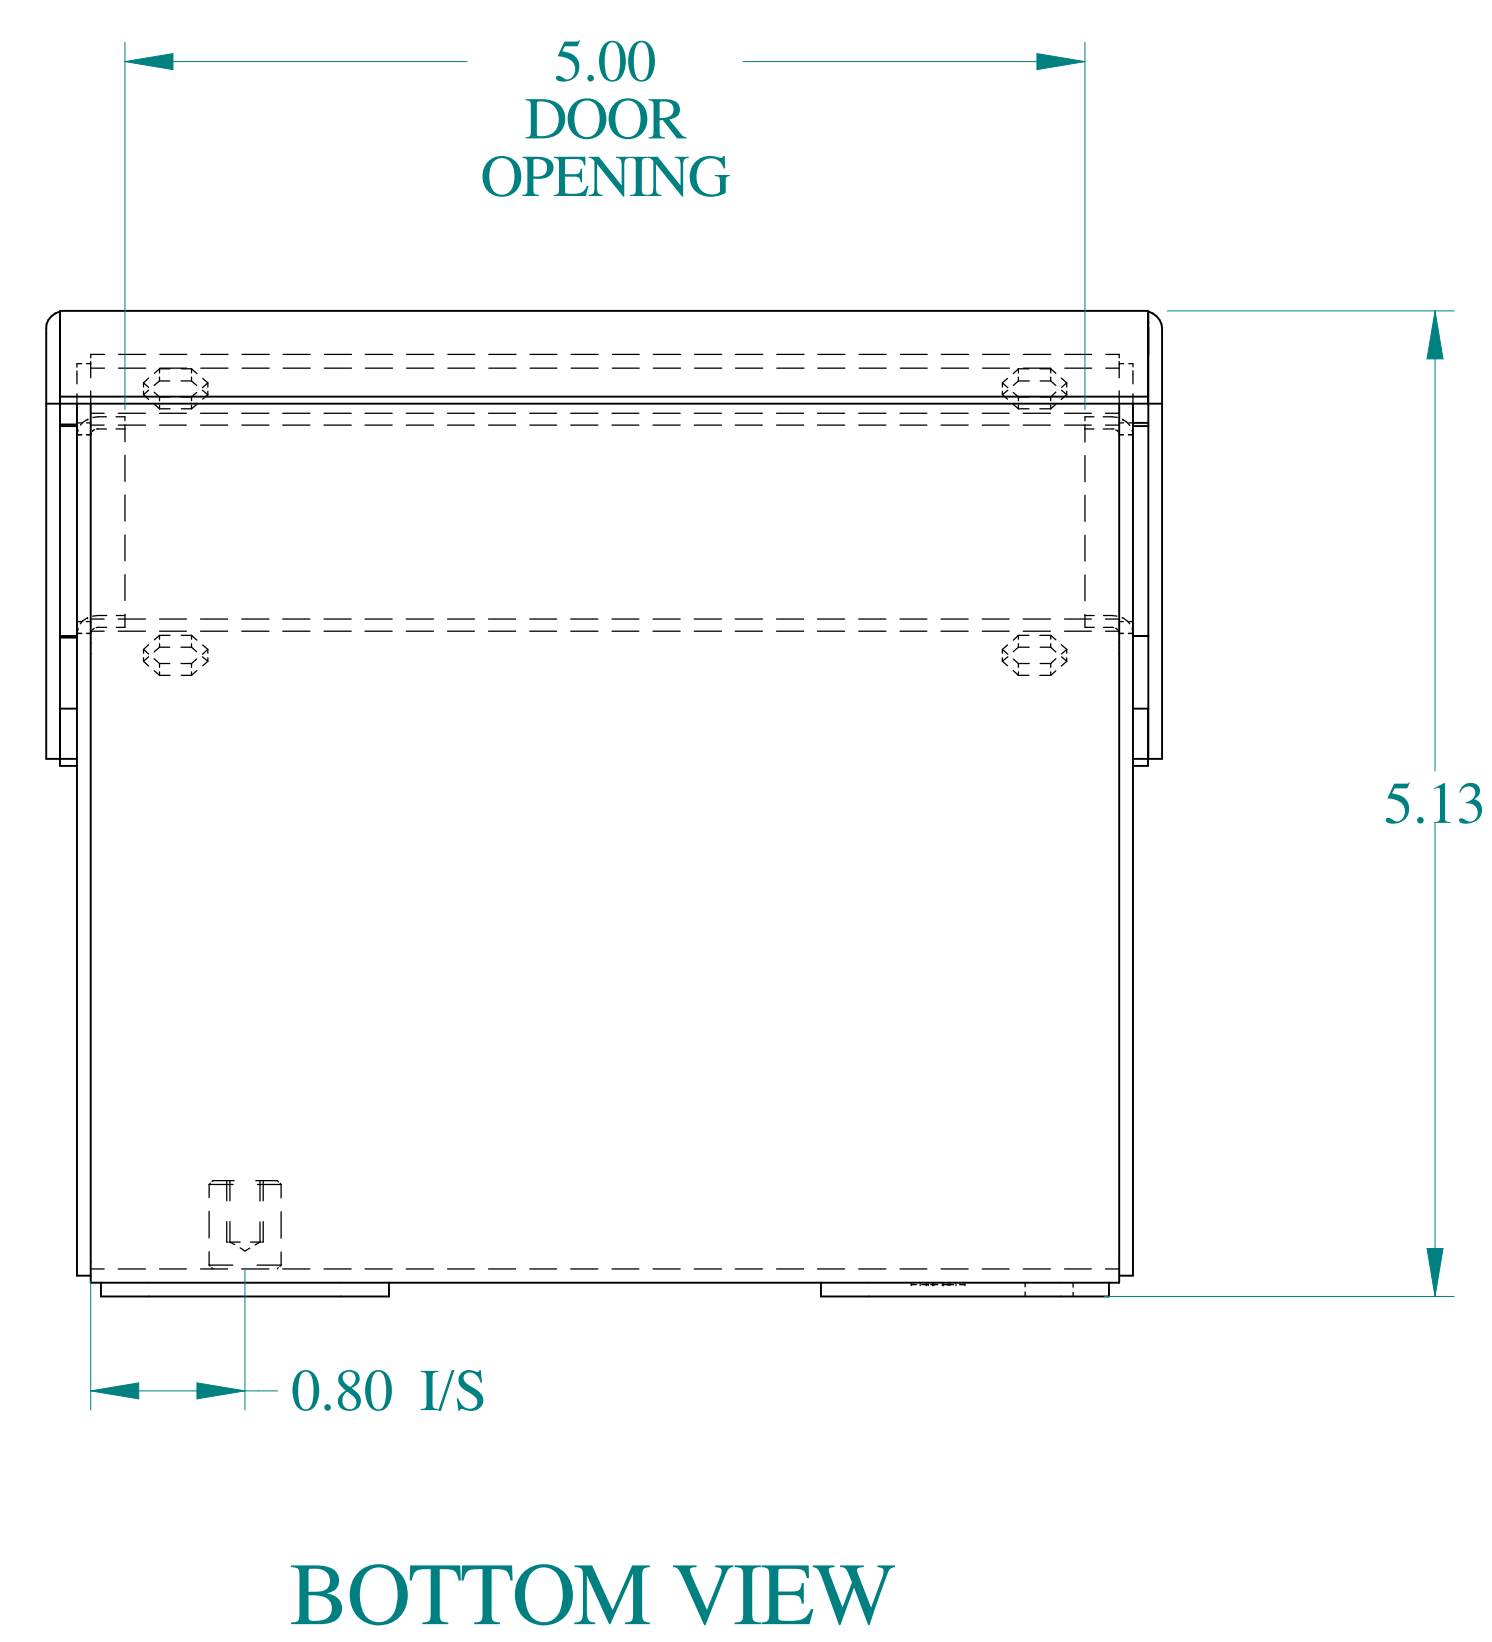

ISOMETRIC VIEWS

Data subject to change without notice.

Part # : 1490D2

Date : Mar. 24, 2019

Link: www.hamdfg.com/1490D2