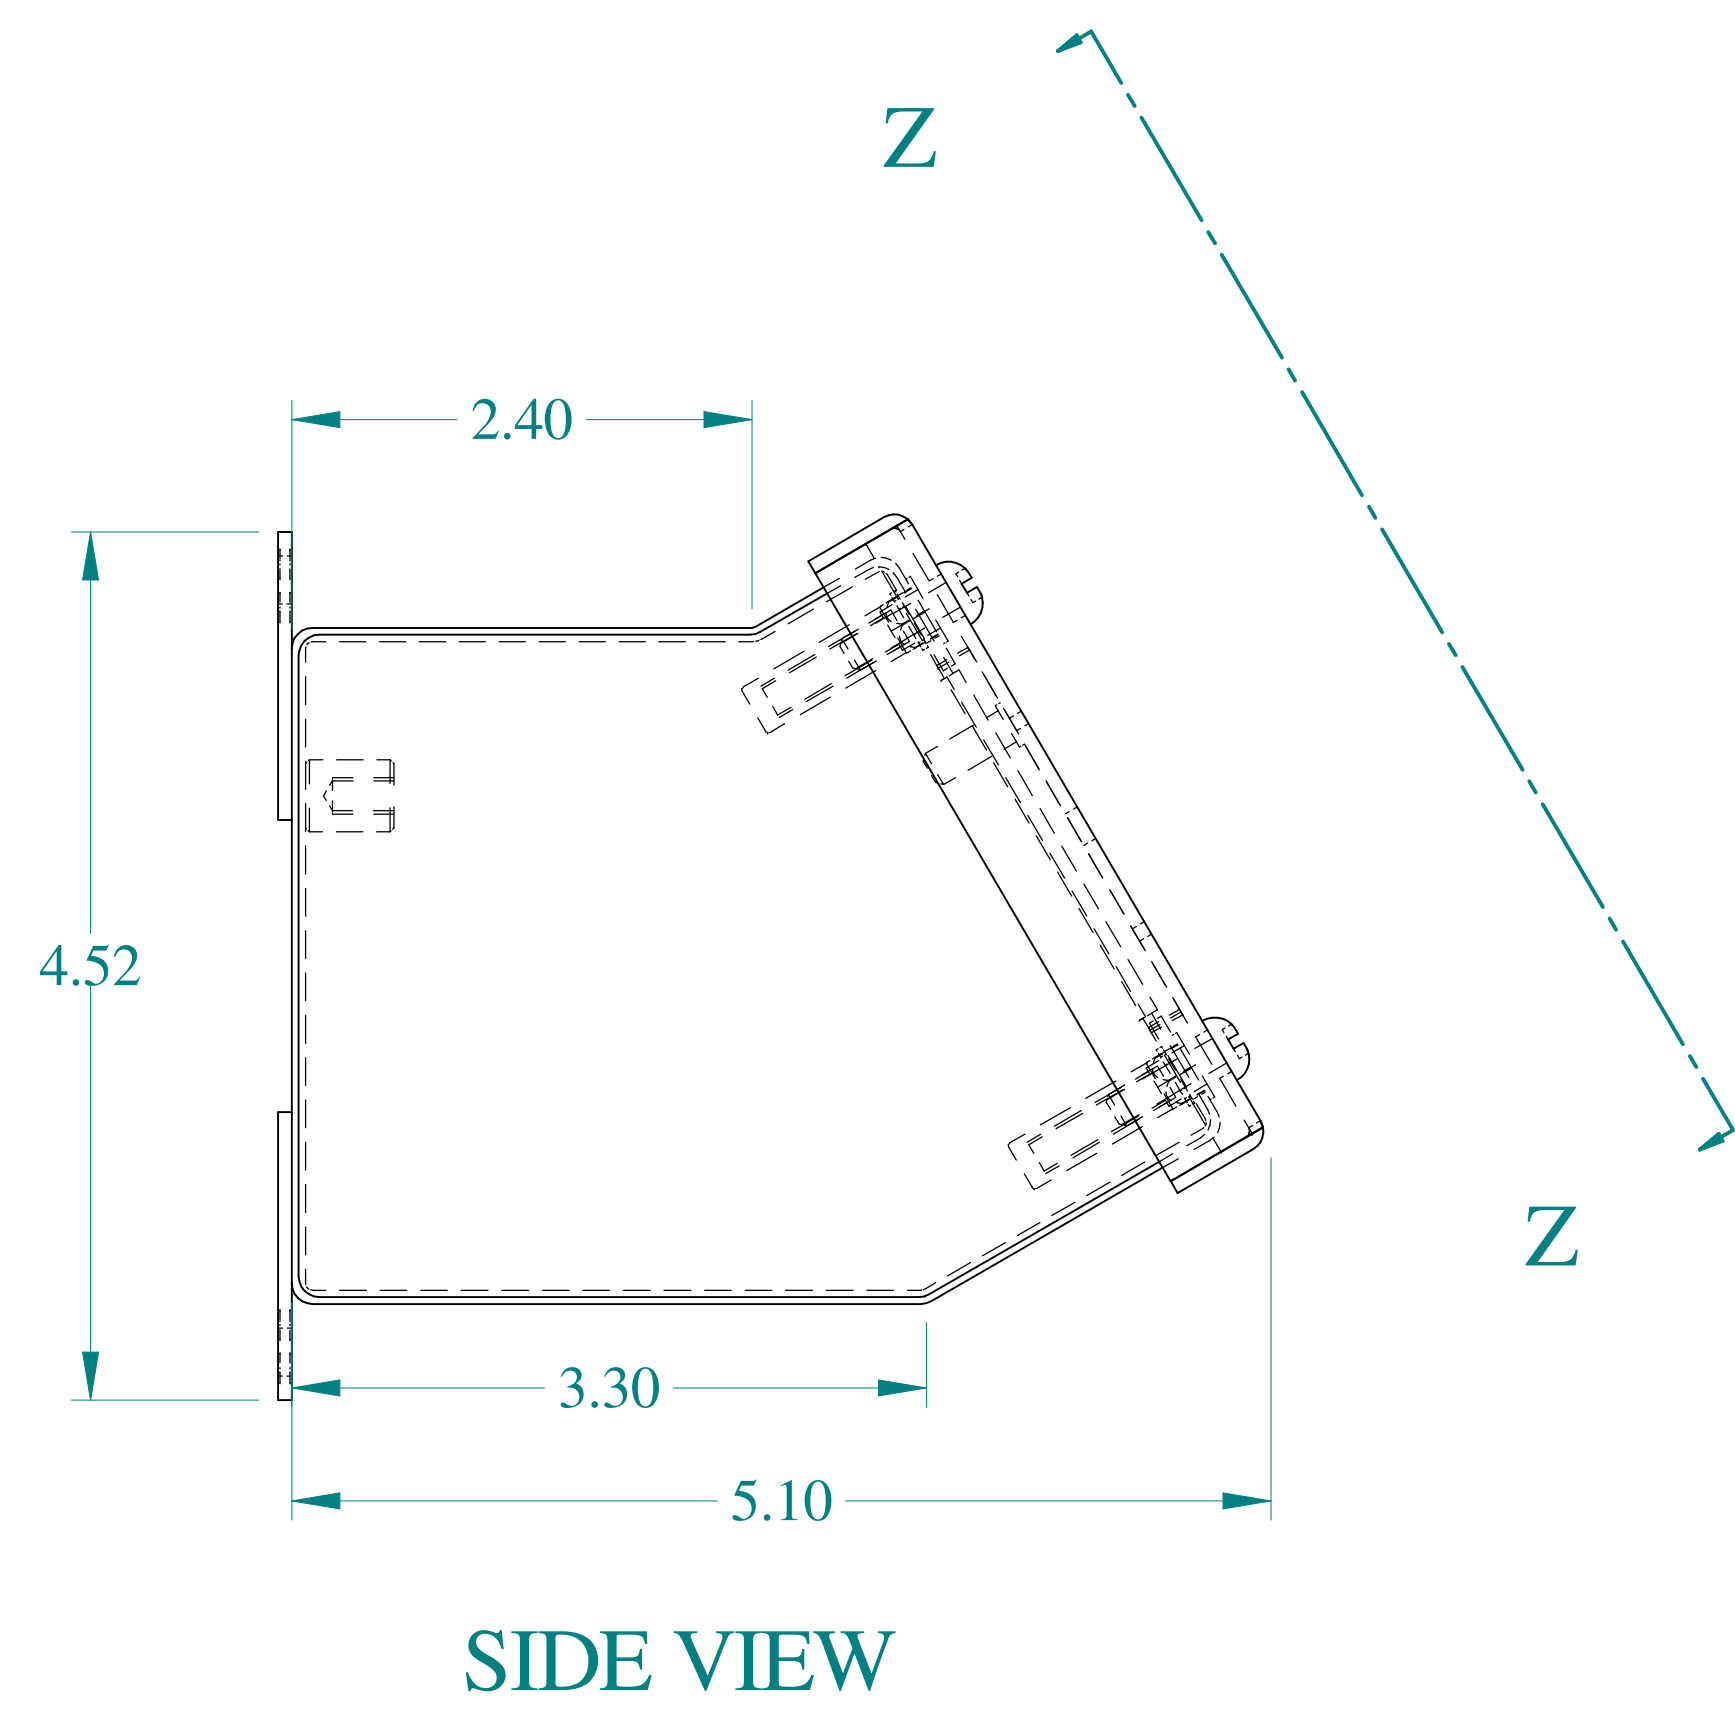

ISOMETRIC VIEWS

Data subject to change without notice.

Part # : 1490D2

Date : Mar. 24, 2019

Link: www.hamdfg.com/1490D2