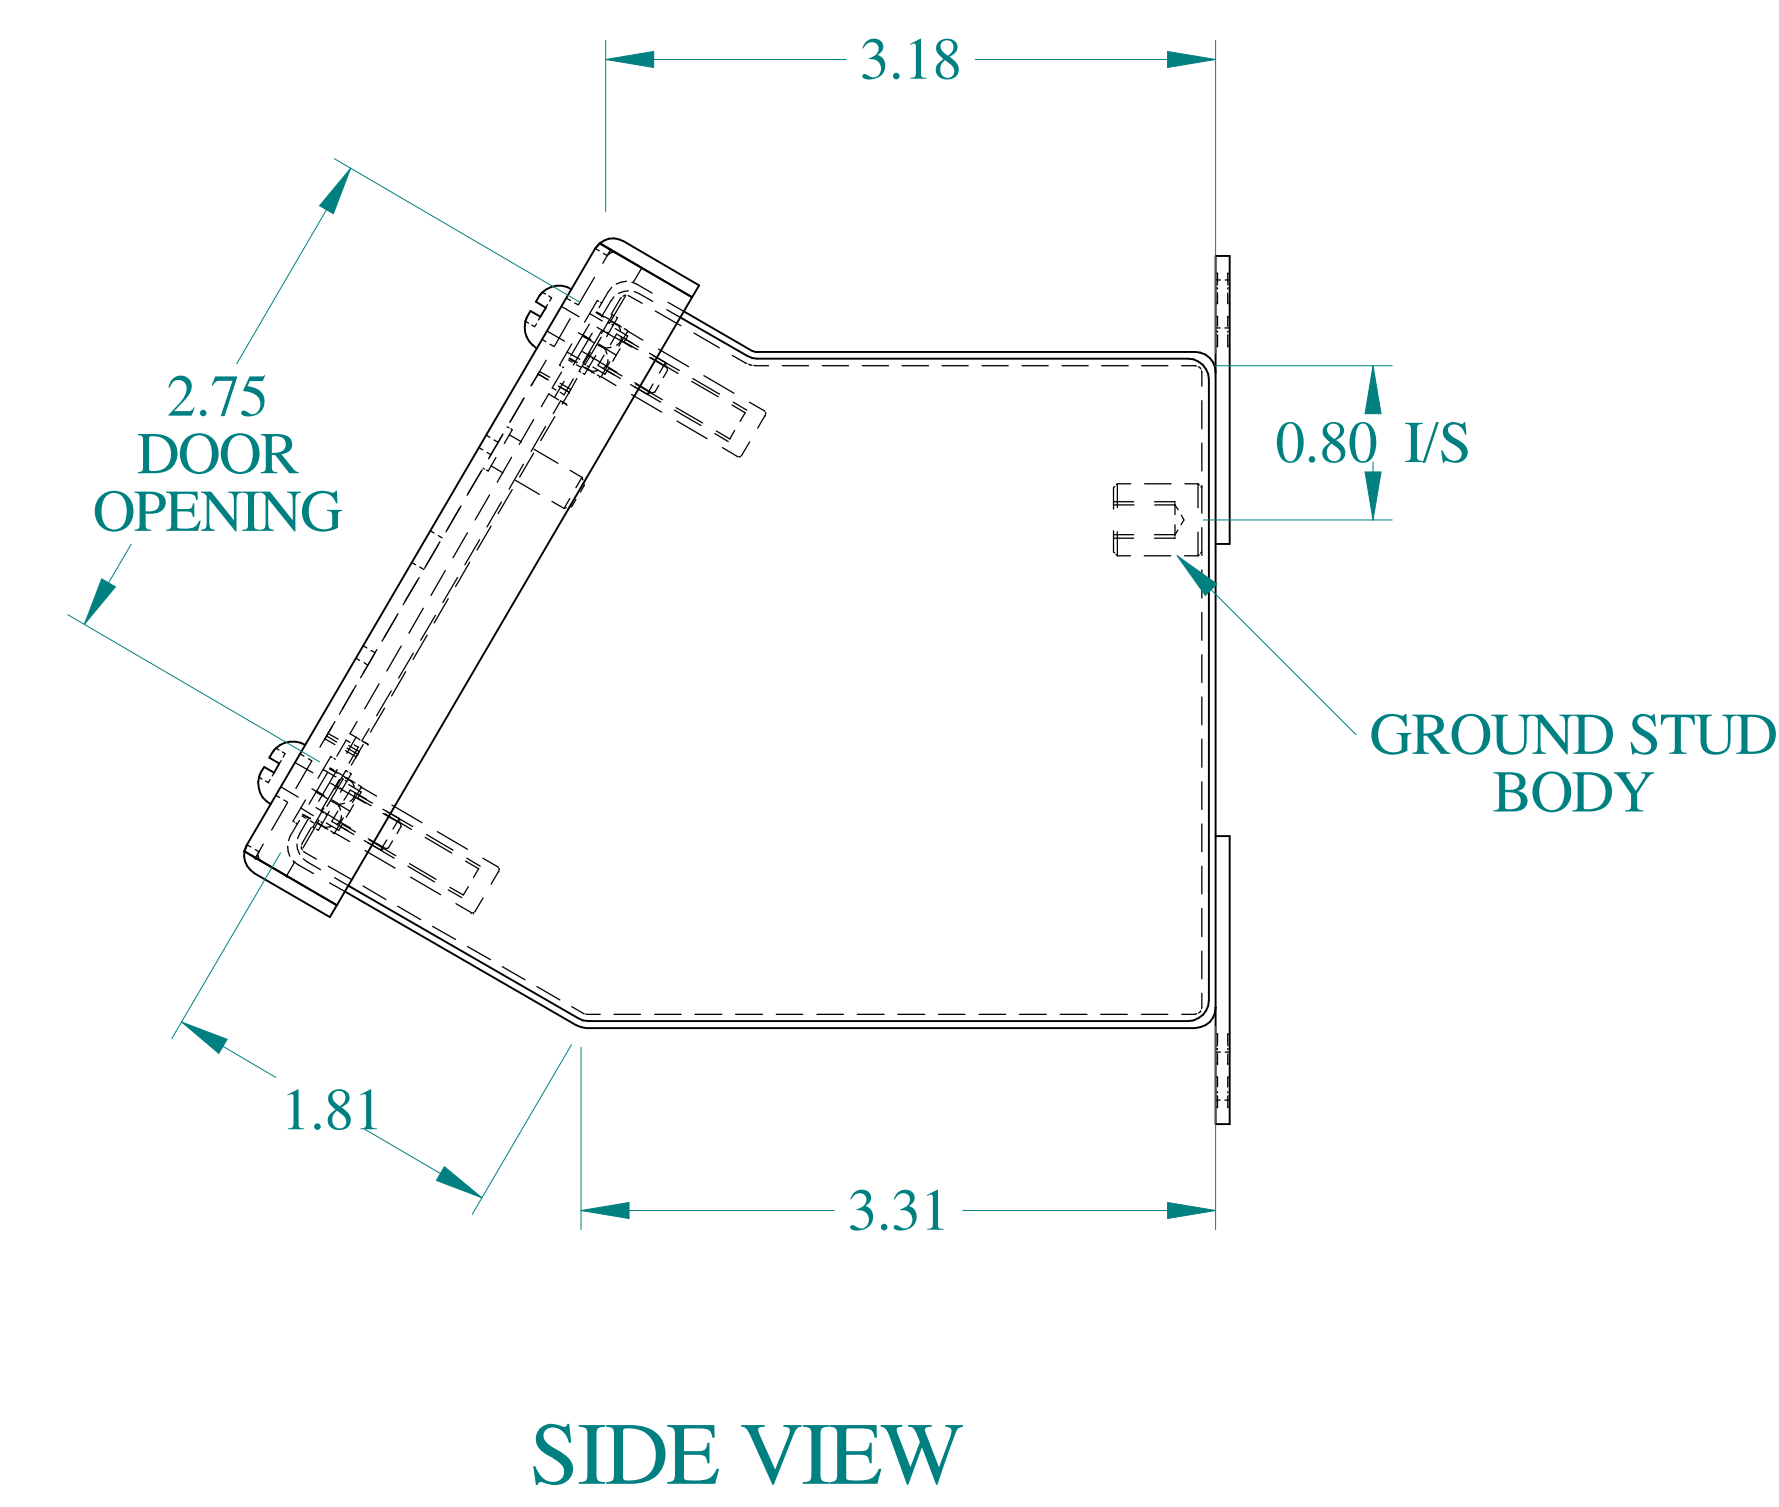

ISOMETRIC VIEWS

Data subject to change without notice.

Part # : 1490D2

Date : Mar. 24, 2019

Link: www.hamdfg.com/1490D2