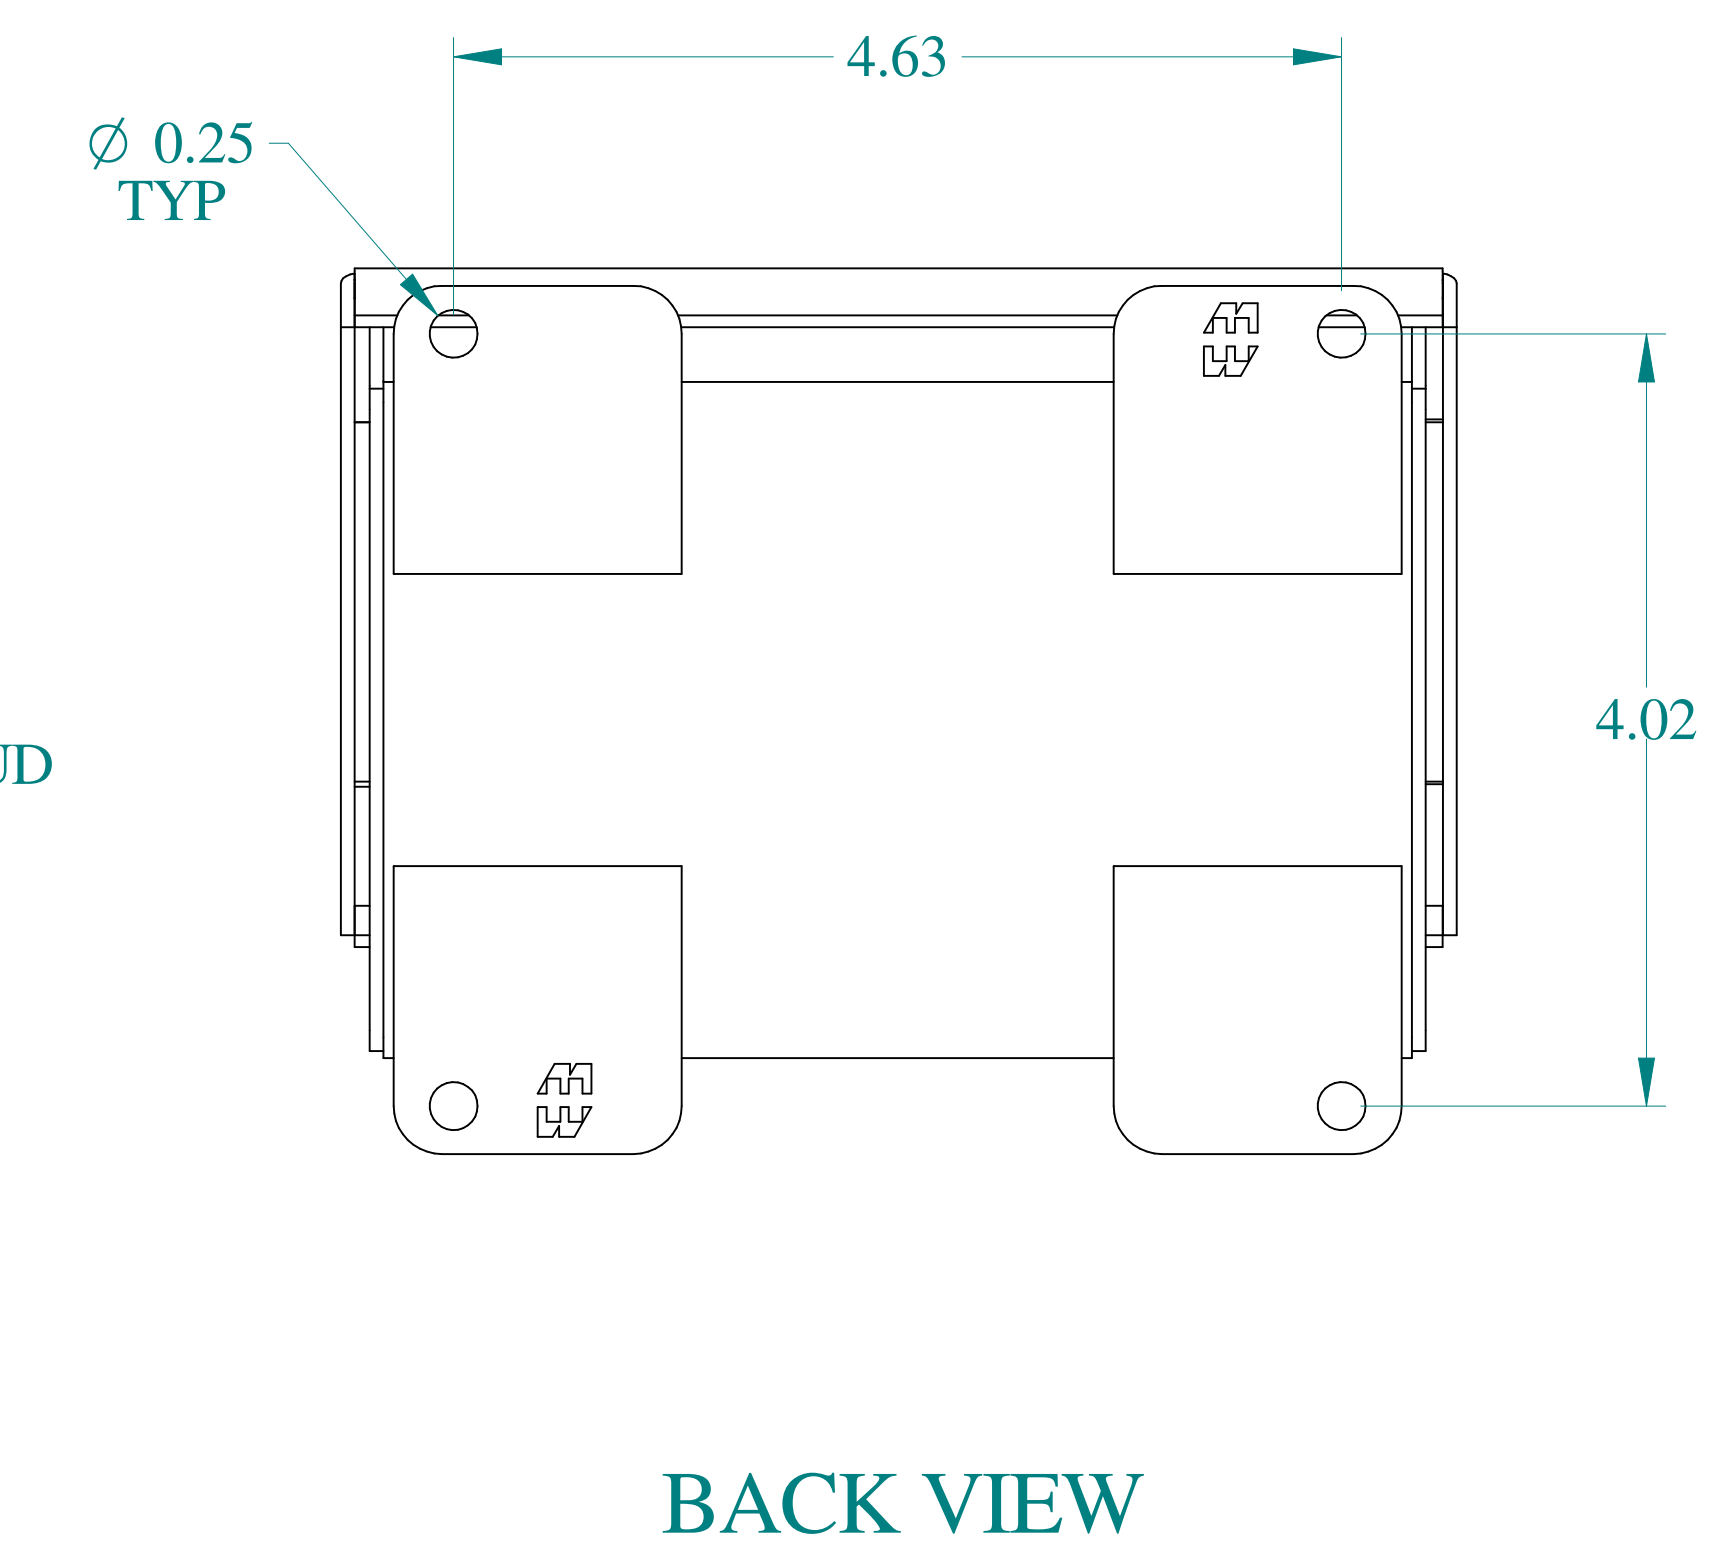

ISOMETRIC VIEWS

Data subject to change without notice.

Part # : 1490D2

Date : Mar. 24, 2019

Link: www.hamdfg.com/1490D2