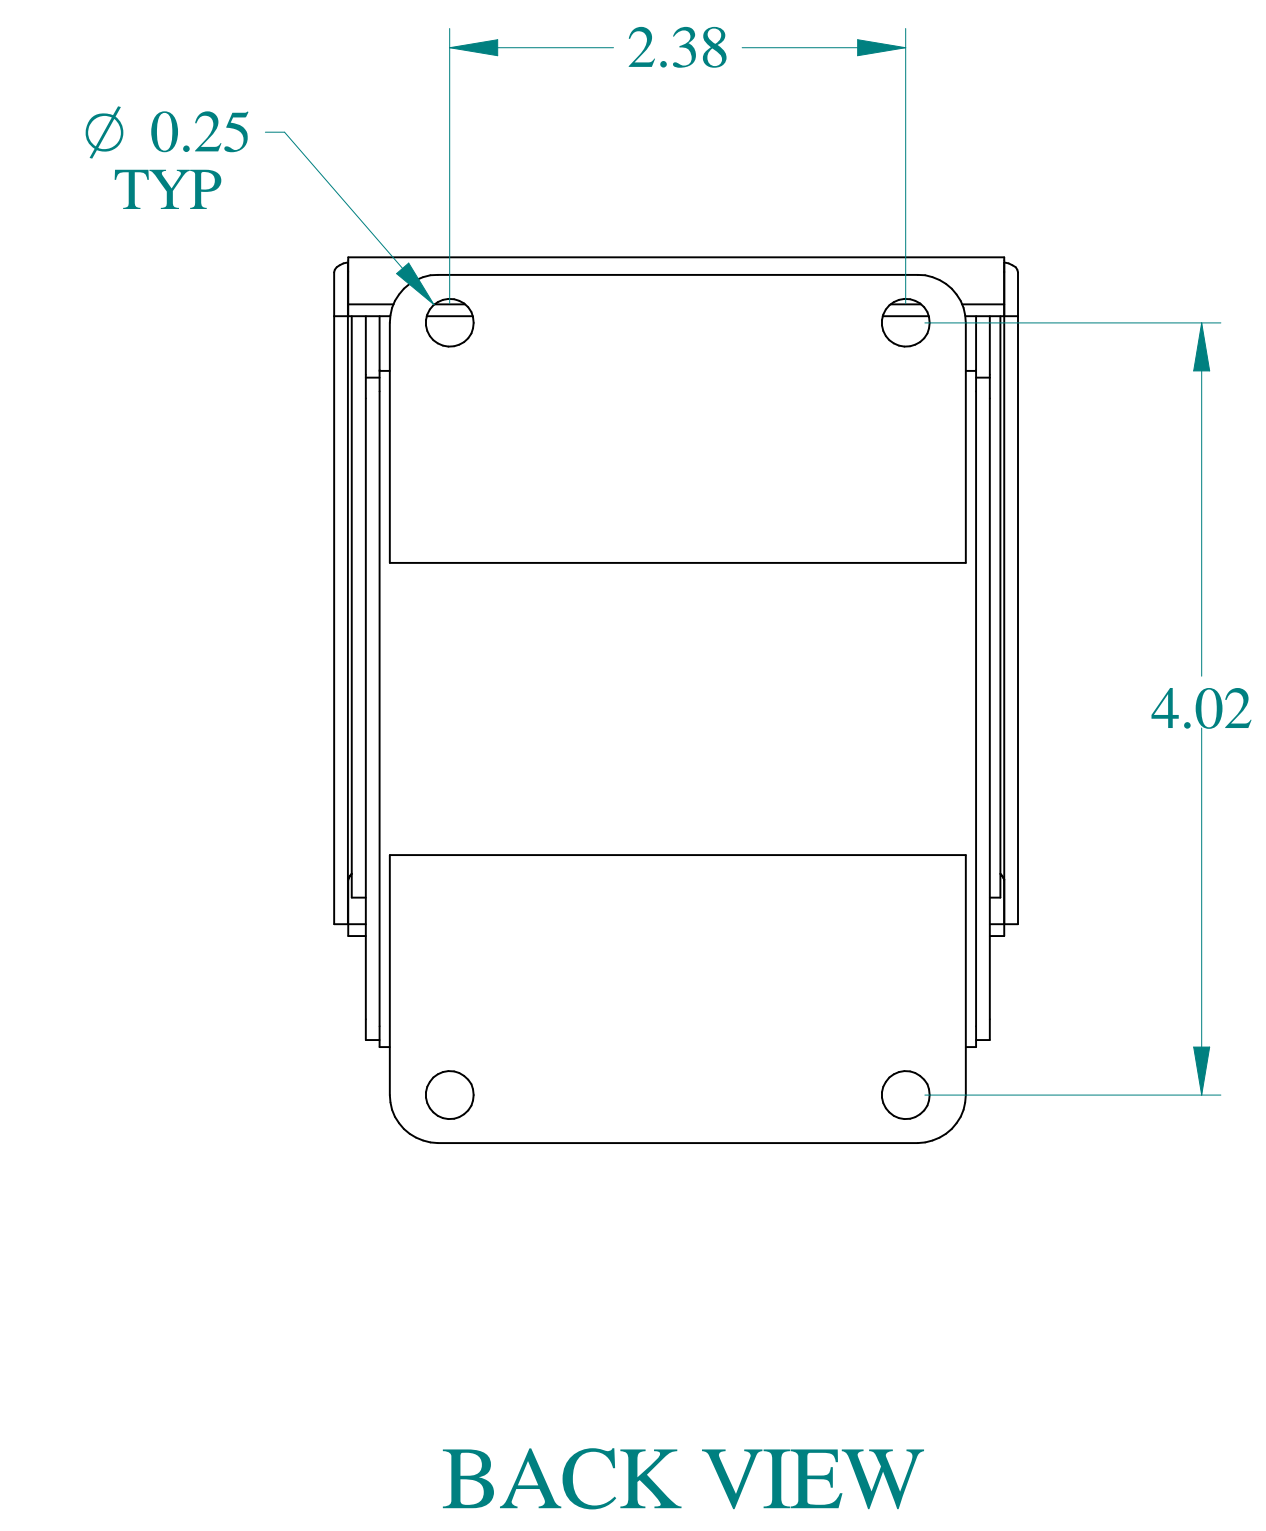

ISOMETRIC VIEWS

Data subject to change without notice.

Part # : 1490MD1

Date : Mar. 3, 2023

Link: [www.hammfg.com/1490MD1](http://www.hammfg.com/1490MD1)