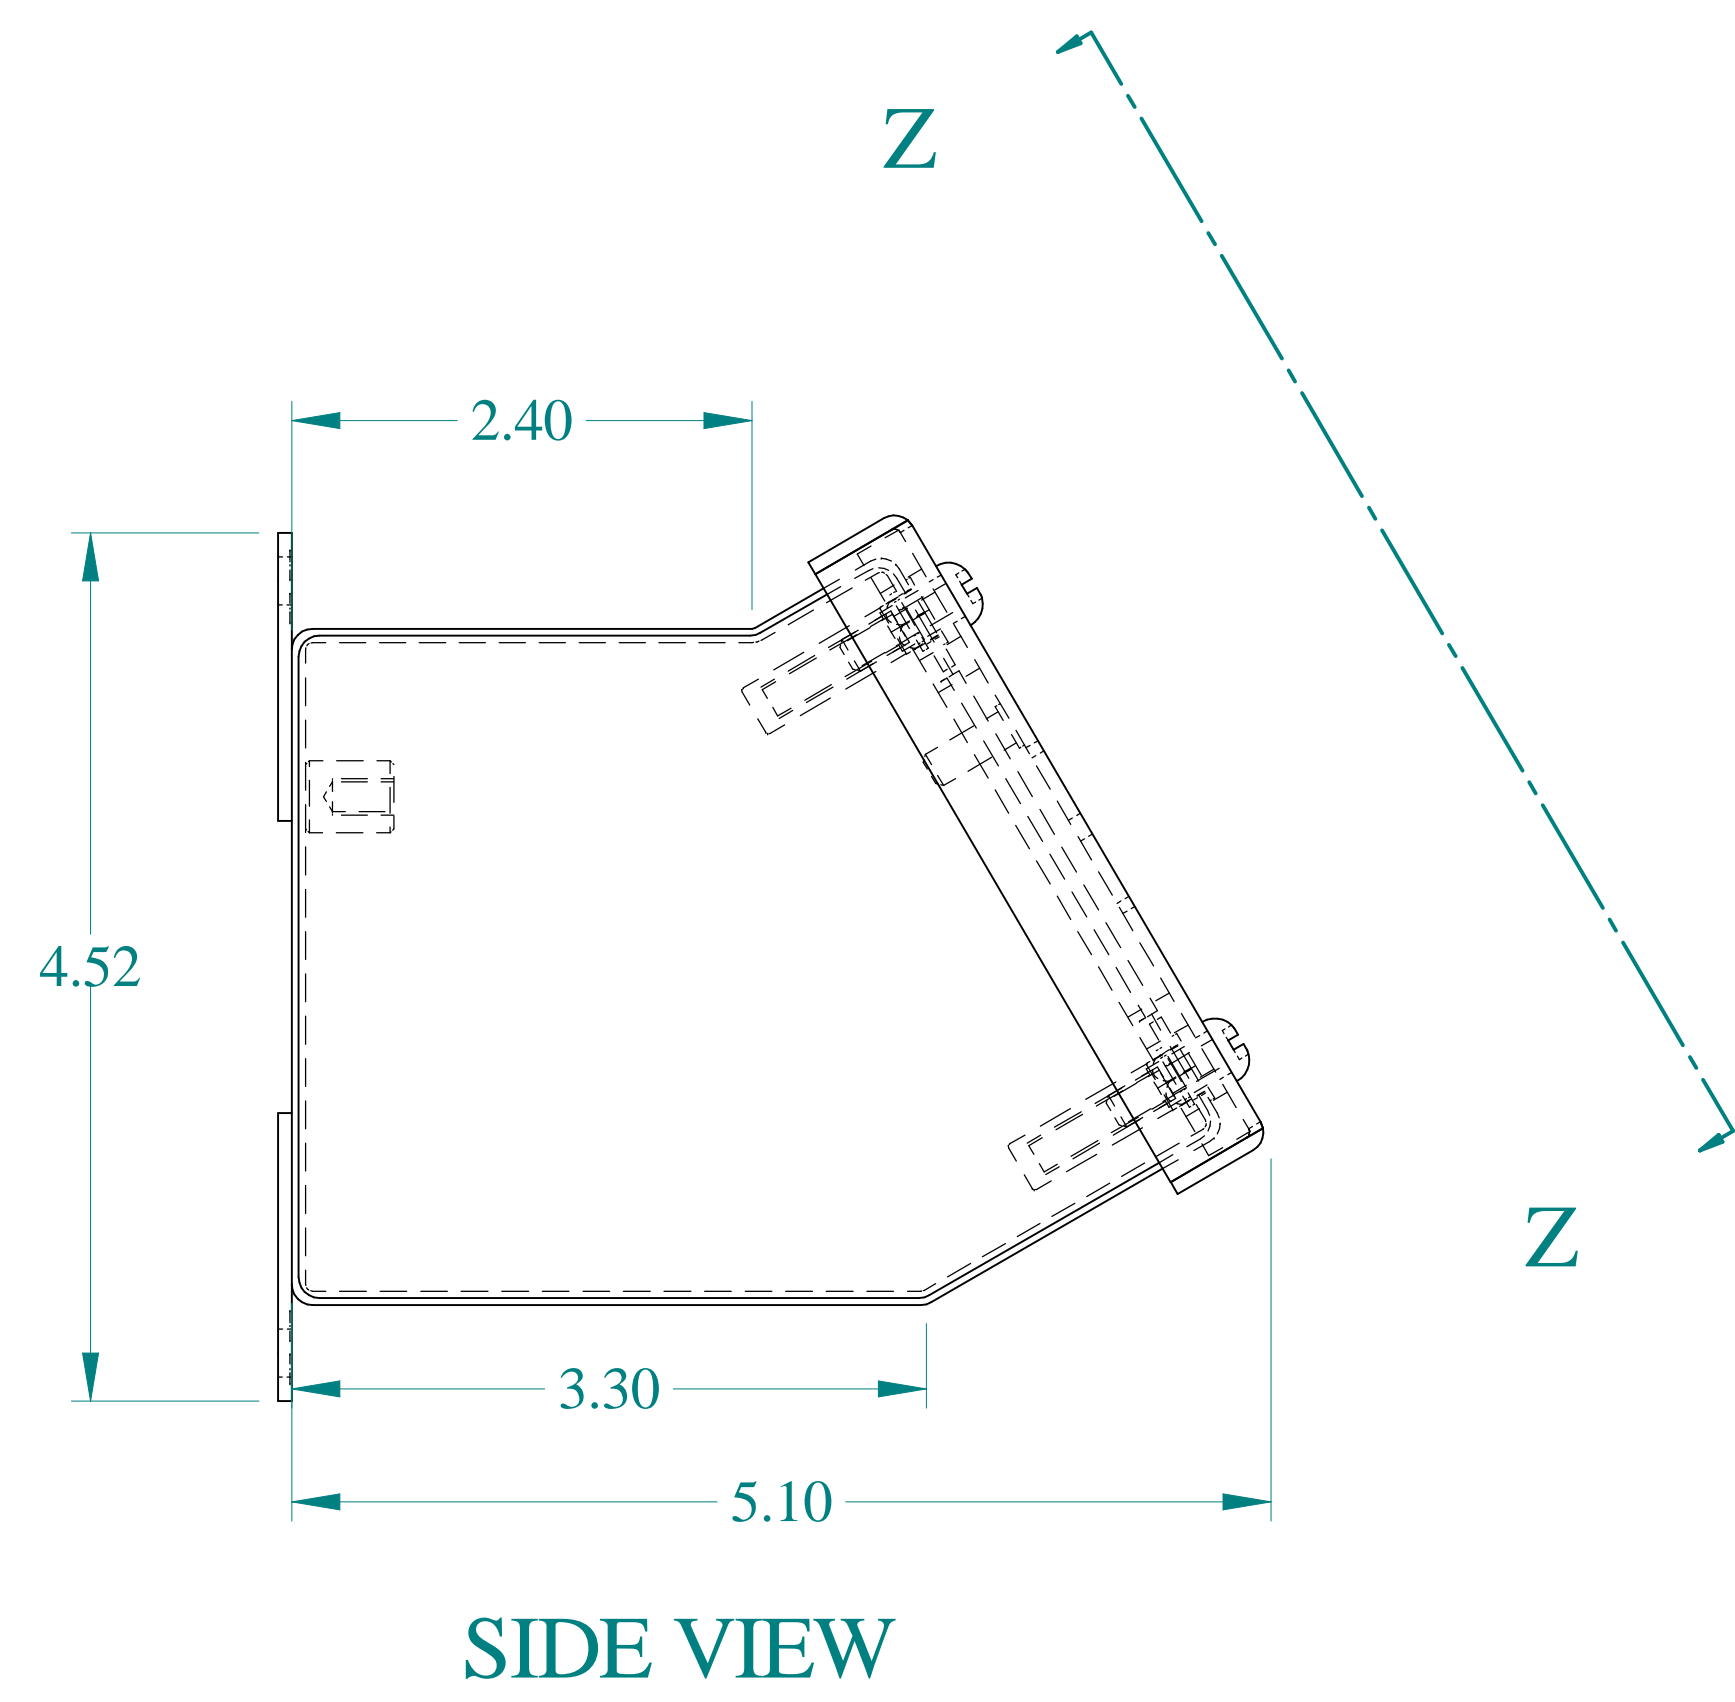

ISOMETRIC VIEWS

Data subject to change without notice.

Part # : 1490MD1

Date : Mar. 3, 2023

Link: [www.hammfg.com/1490MD1](http://www.hammfg.com/1490MD1)