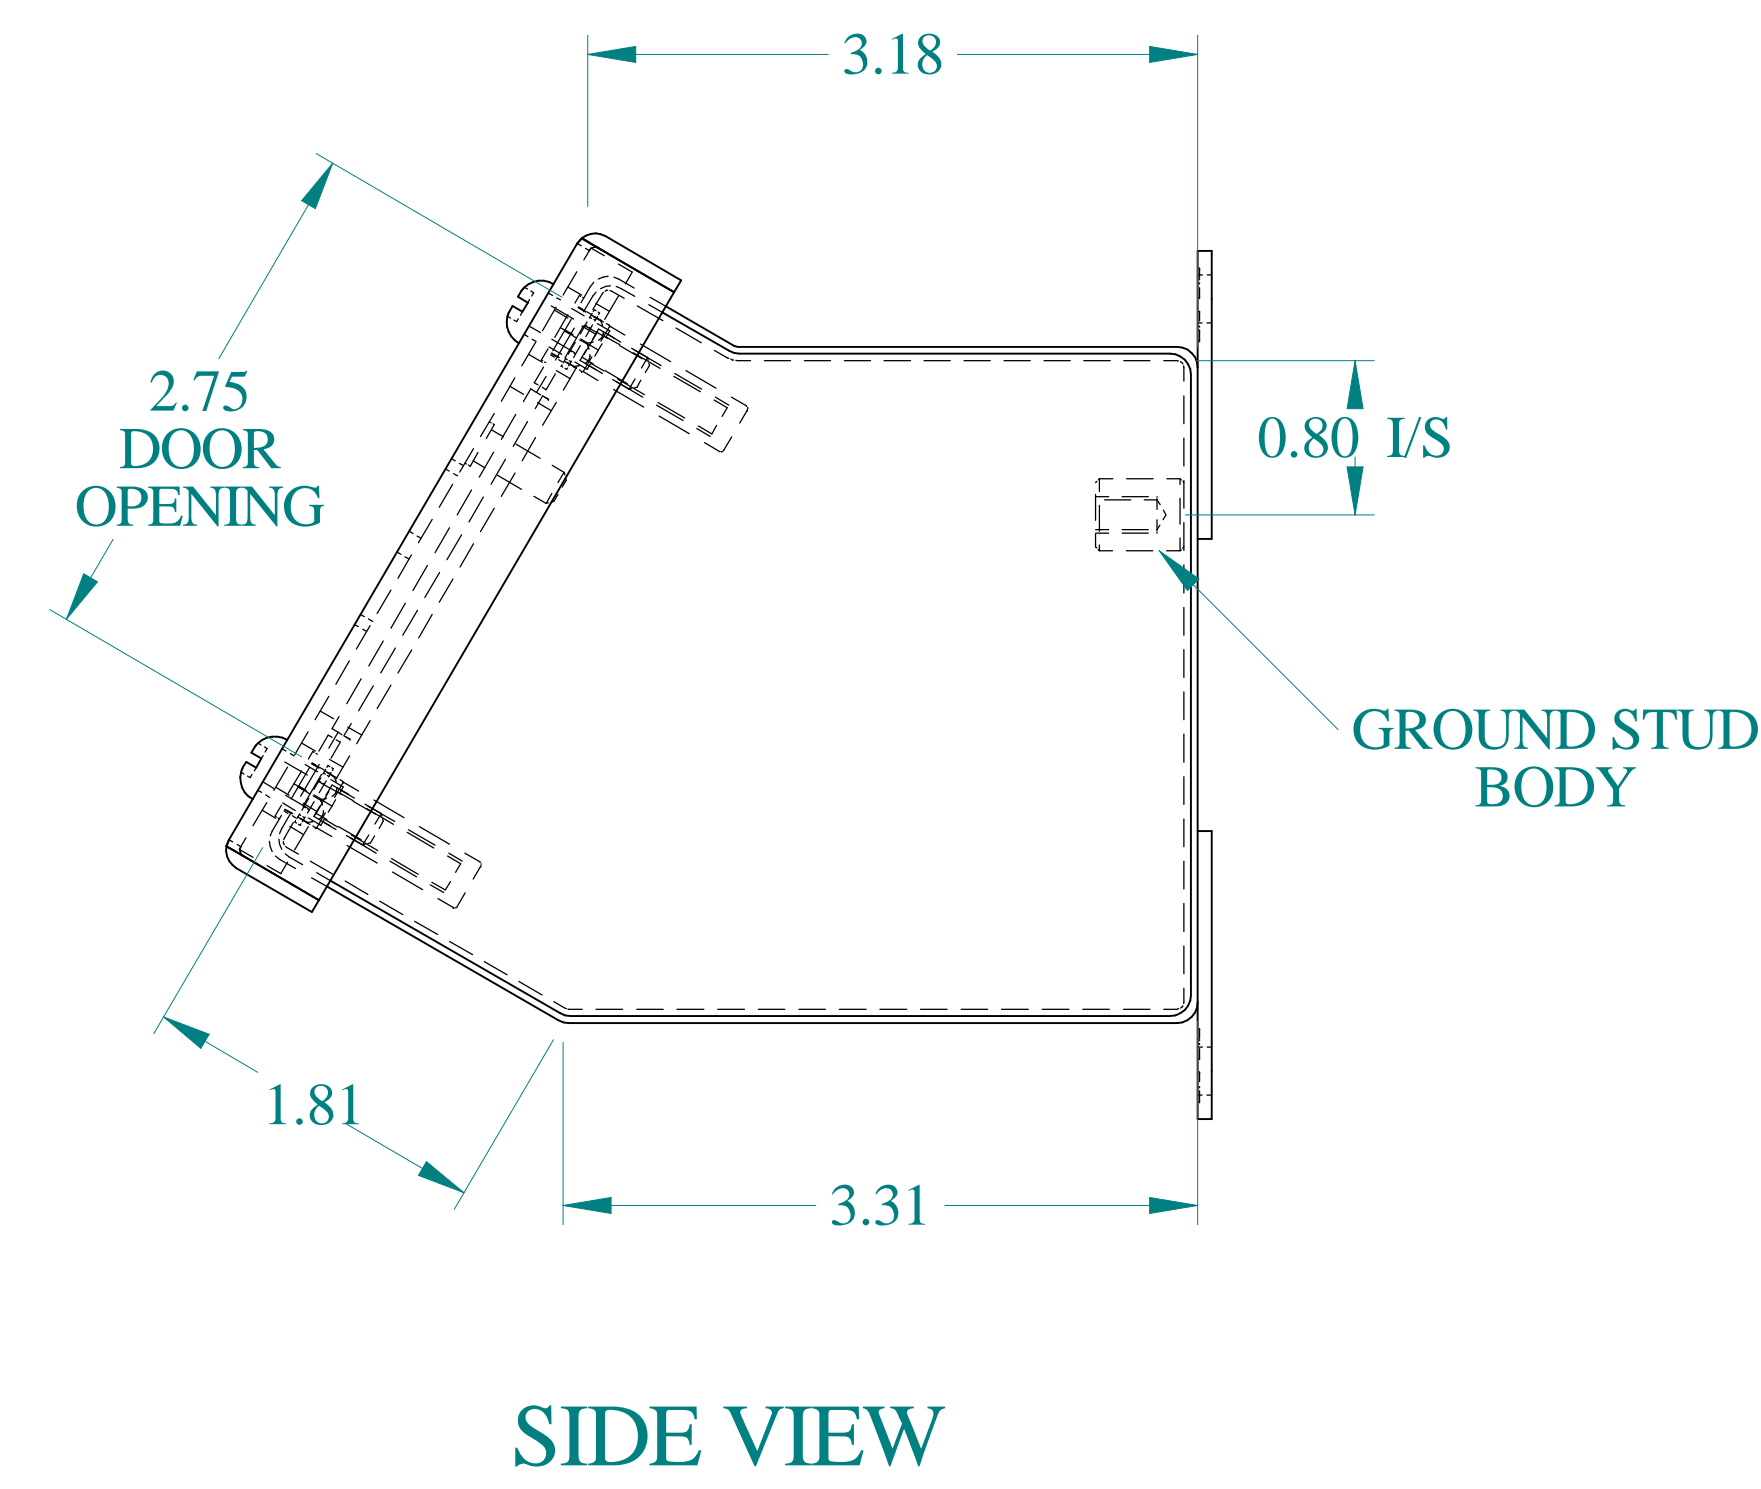

ISOMETRIC VIEWS

Data subject to change without notice.

Part # : 1490MD1

Date : Mar. 3, 2023

Link: [www.hammfg.com/1490MD1](http://www.hammfg.com/1490MD1)