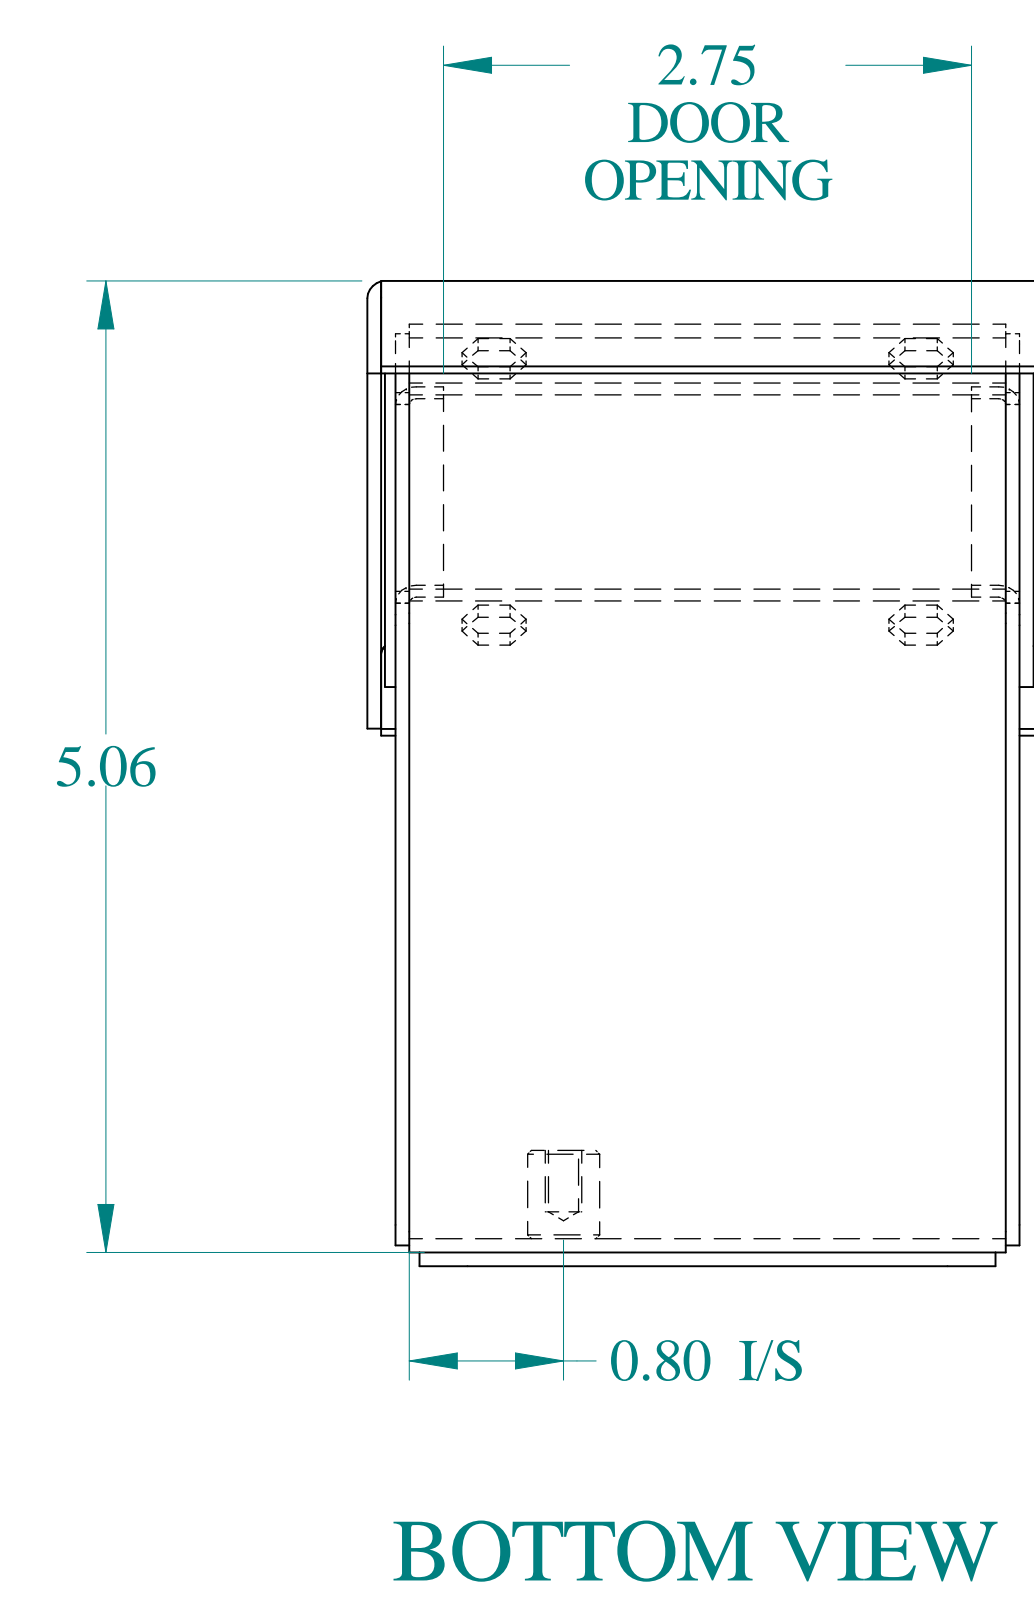

ISOMETRIC VIEWS

Data subject to change without notice.

Part # : 1490MD1

Date : Mar. 3, 2023

Link: [www.hammfg.com/1490MD1](http://www.hammfg.com/1490MD1)