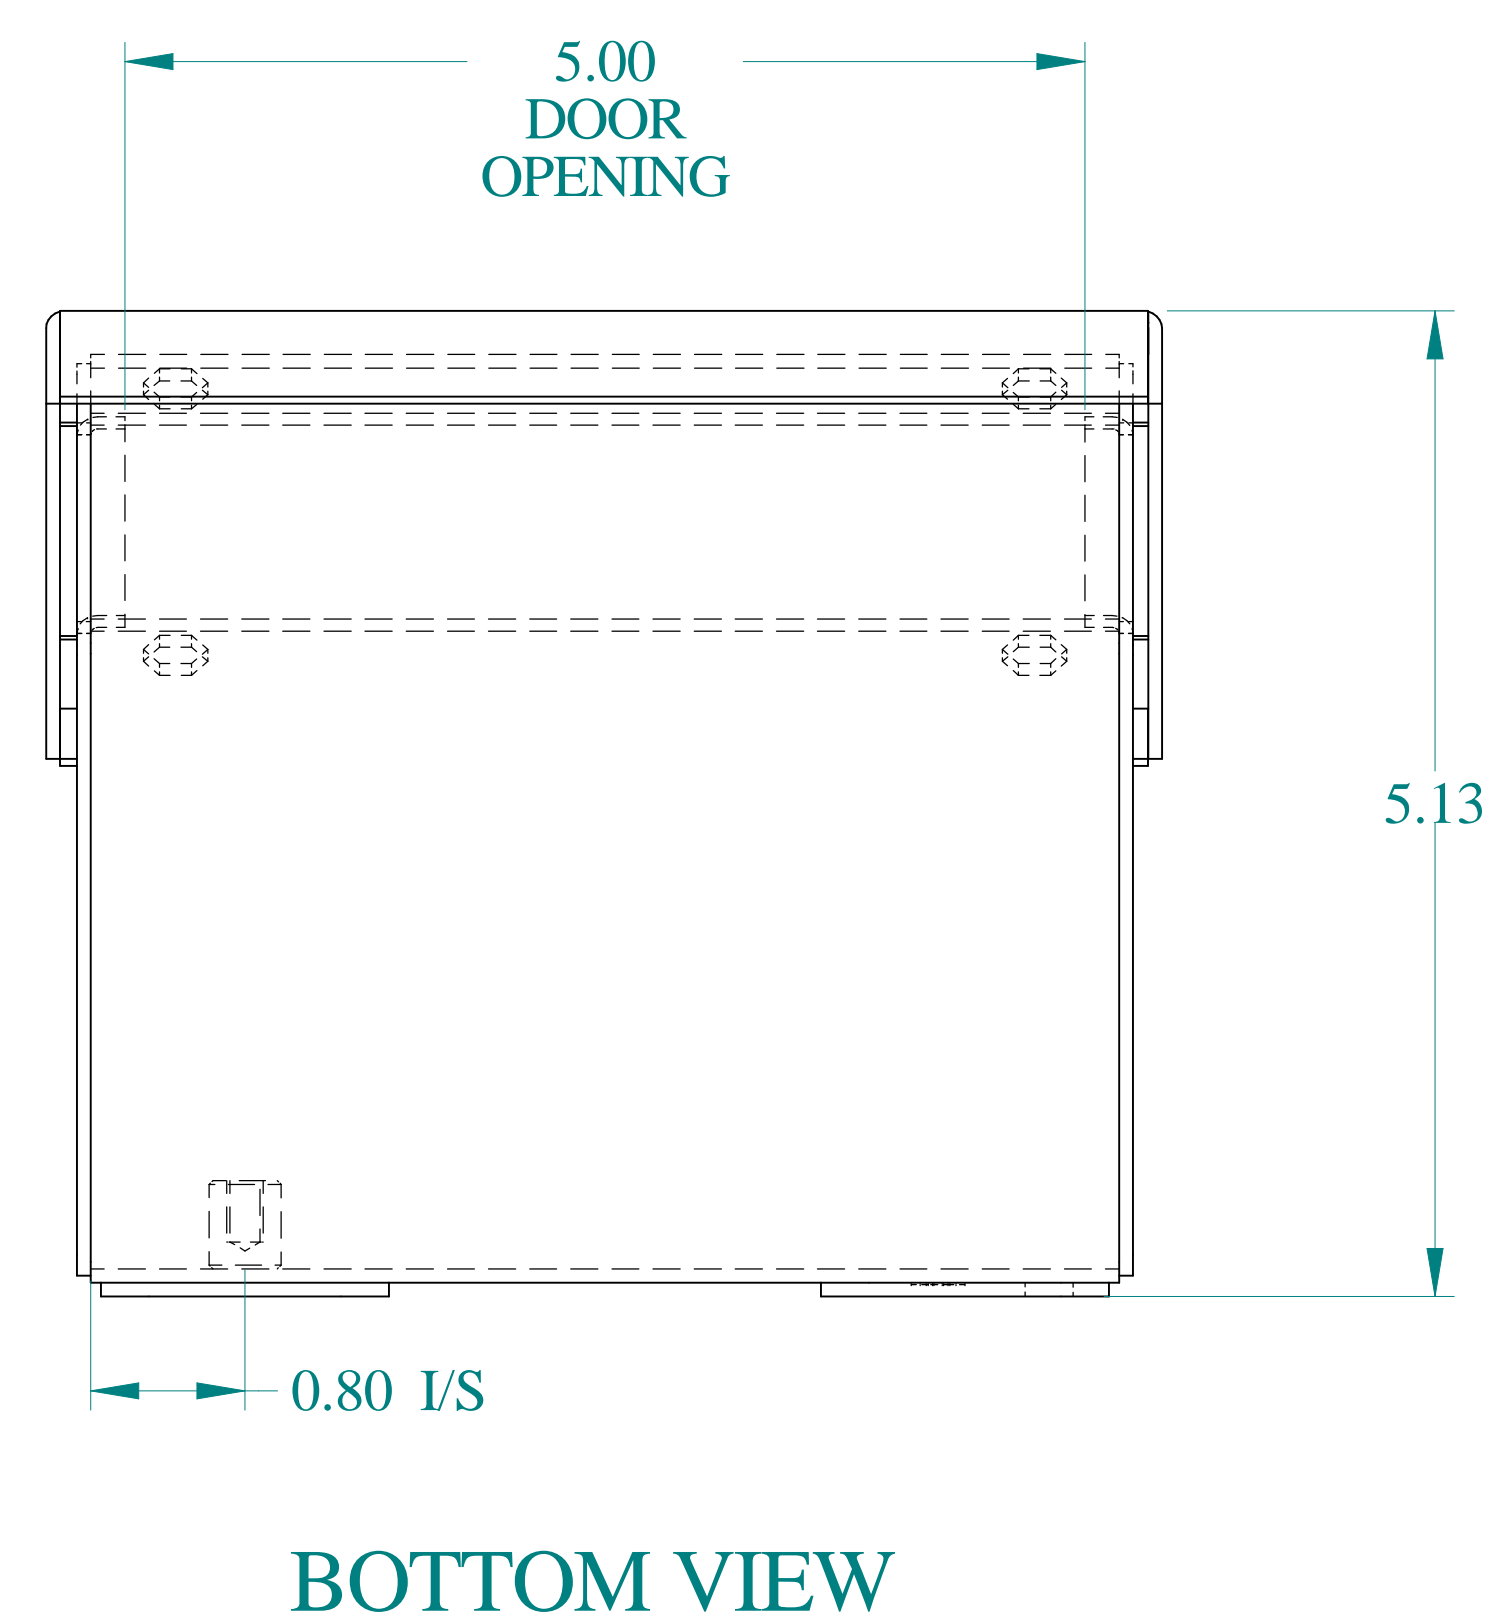

ISOMETRIC VIEWS

Data subject to change without notice.

Part # : 1490MD2

Date : Mar. 3, 2023

Link: [www.hamdfg.com/1490MD2](http://www.hamdfg.com/1490MD2)