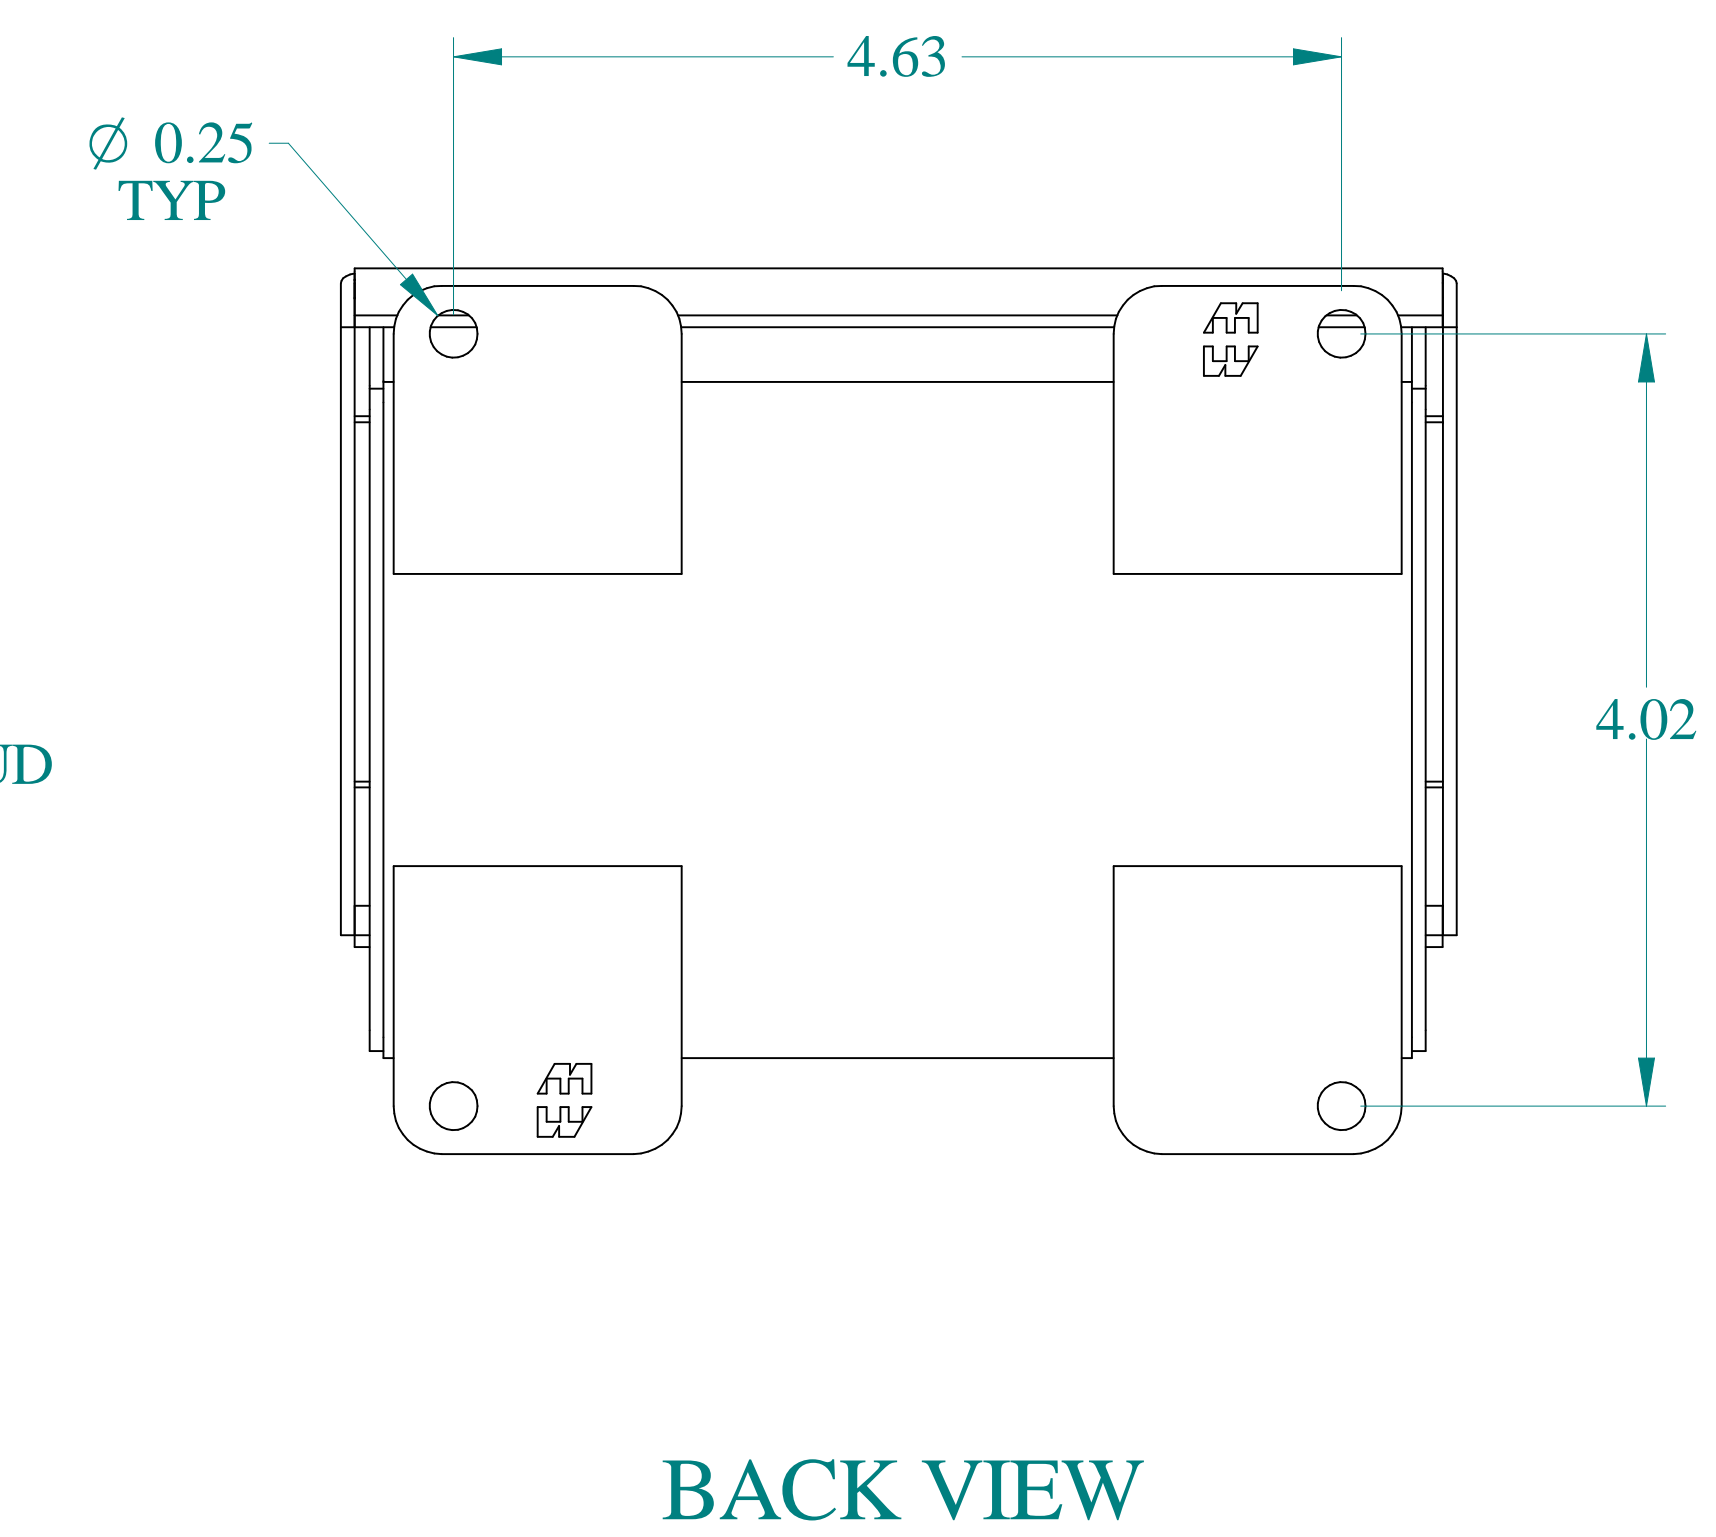

ISOMETRIC VIEWS

Data subject to change without notice.

Part # : 1490MD2

Date : Mar. 3, 2023

Link: [www.hamdfg.com/1490MD2](http://www.hamdfg.com/1490MD2)