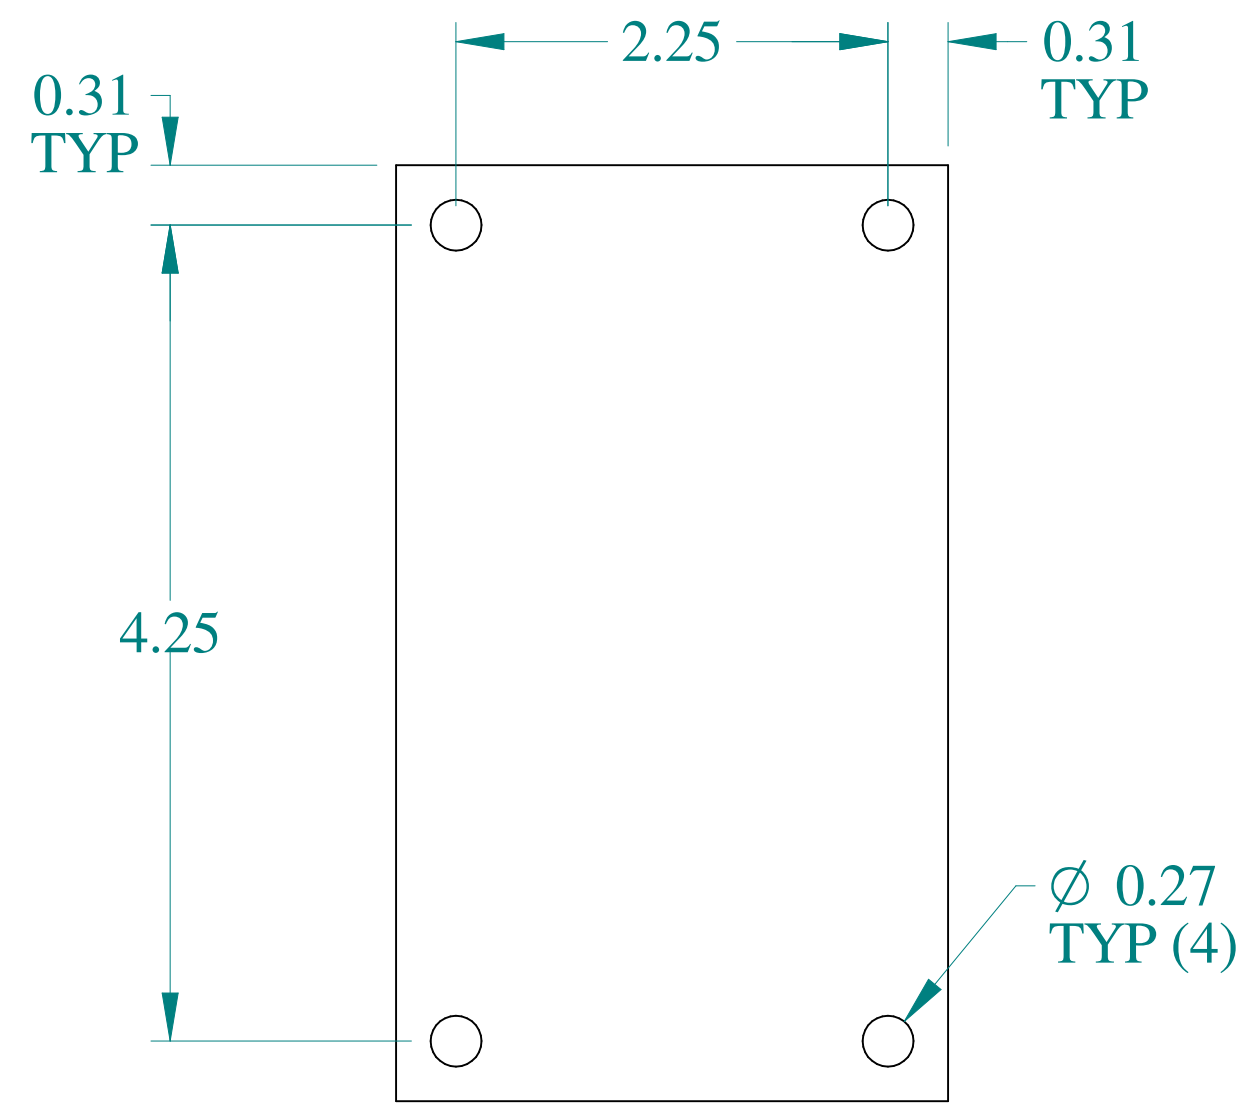

TOP VIEW

ISOMETRIC VIEW

SIDE VIEW

FRONT VIEW

SIDE VIEW

Data subject to change without notice.

Part # : 14A0503

Date : Jan. 29, 2020