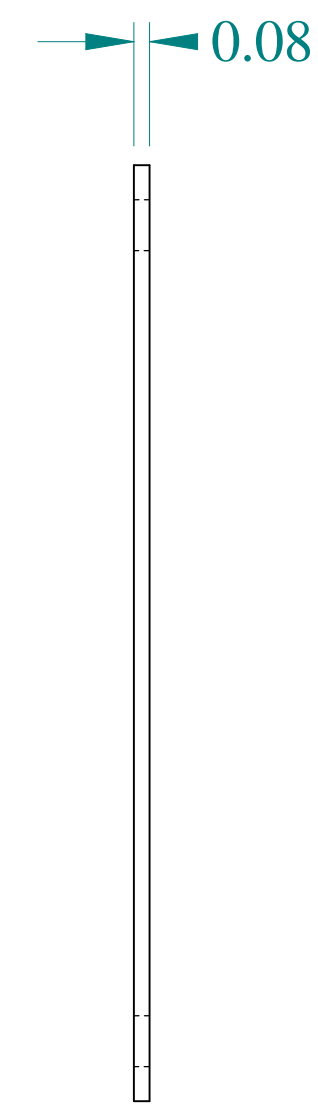

TOP VIEW

ISOMETRIC VIEW

SIDE VIEW

FRONT VIEW

SIDE VIEW

Data subject to change without notice.

Part # : 14A0503

Date : Jan. 29, 2020