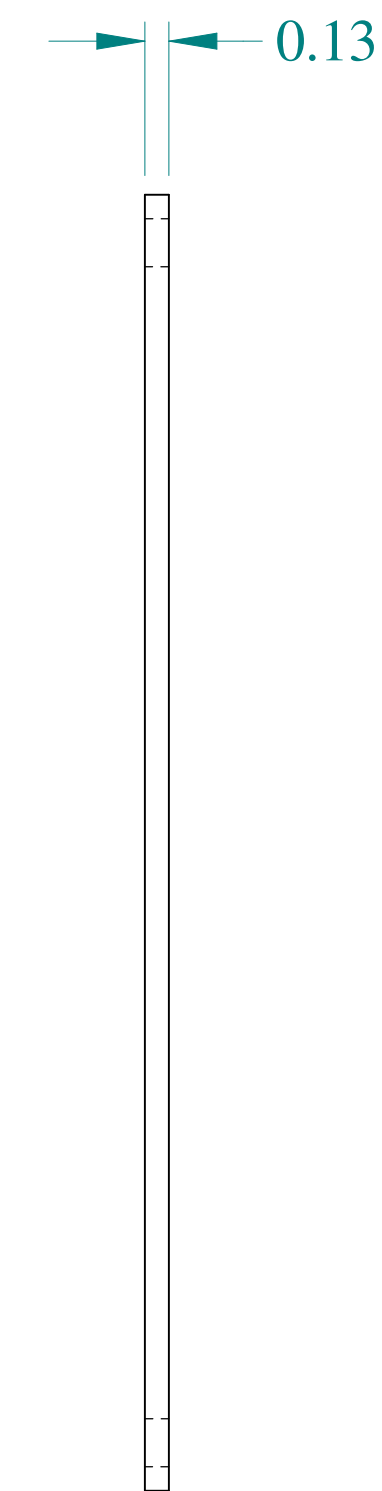

TOP VIEW

ISOMETRIC VIEW

FRONT VIEW

SIDE VIEW

SIDE VIEW

**HAMMOND
MANUFACTURING®**

www.hammondmfg.com

Data subject to change without notice.

Part # : 14F0705	Date : Jan. 29, 2020
Link:www.hamfmg.com/14F0705	