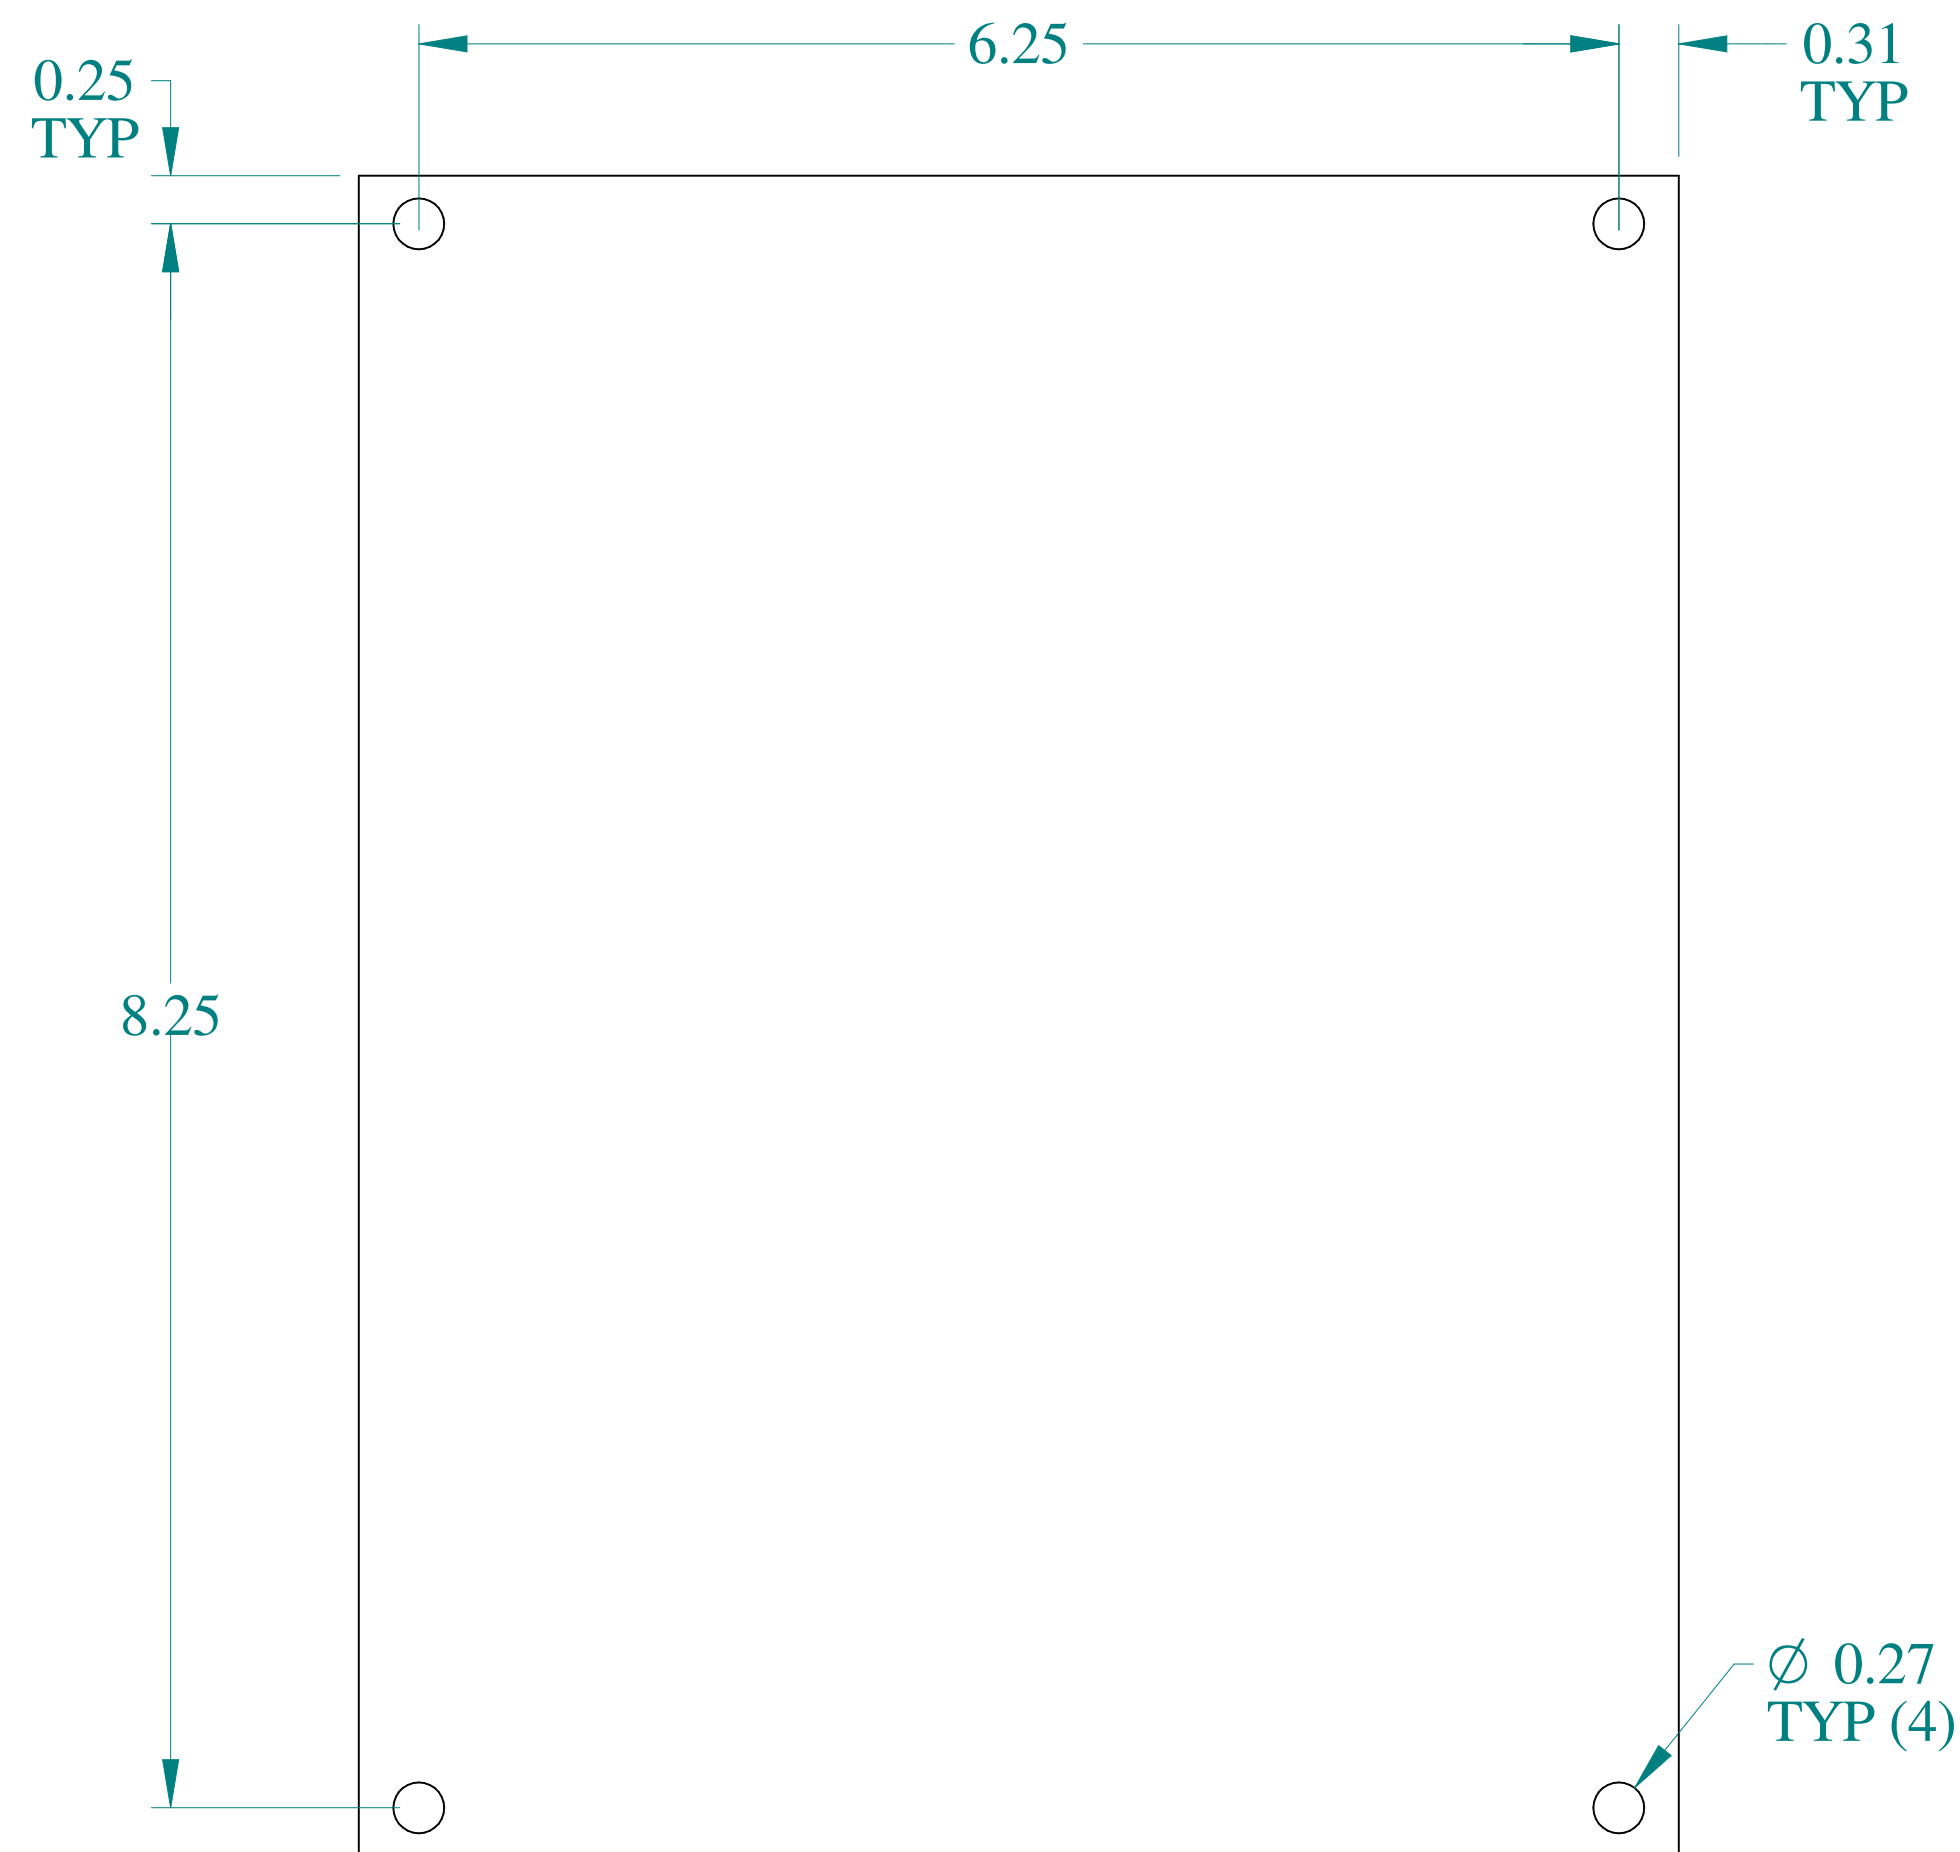

TOP VIEW

ISOMETRIC VIEW

SIDE VIEW

FRONT VIEW

SIDE VIEW

**HAMMOND
MANUFACTURING®**

www.hammondmfg.com

Data subject to change without notice.

Part # : 14G0907 Date : Jan. 31, 2020

Link:www.hamfmg.com/14G0907