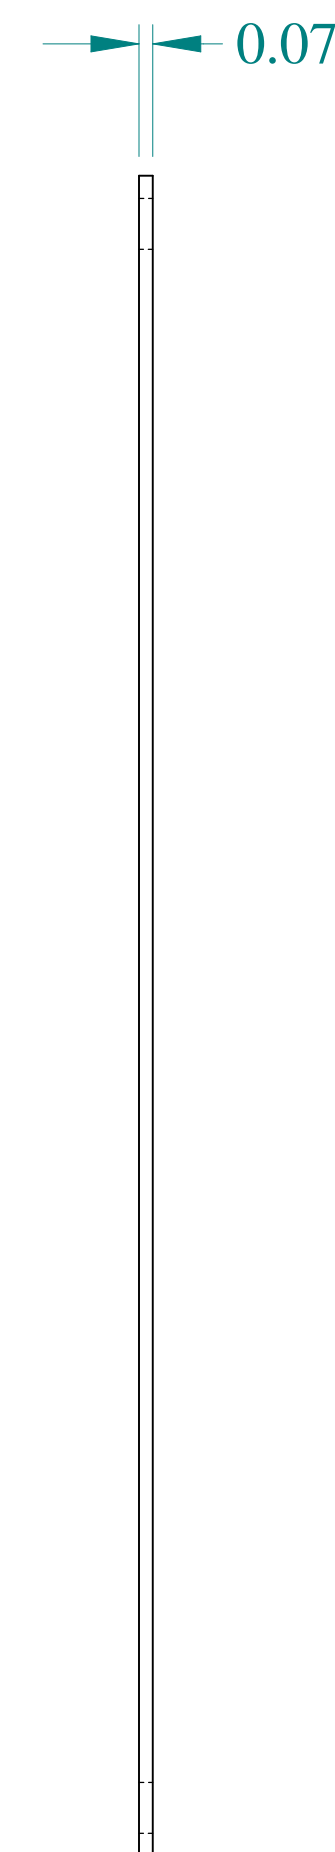

TOP VIEW

ISOMETRIC VIEW

SIDE VIEW

FRONT VIEW

SIDE VIEW

**HAMMOND
MANUFACTURING®**

www.hammondmfg.com

Data subject to change without notice.

Part # : 14G0907 Date : Jan. 31, 2020

Link:www.hamfmg.com/14G0907