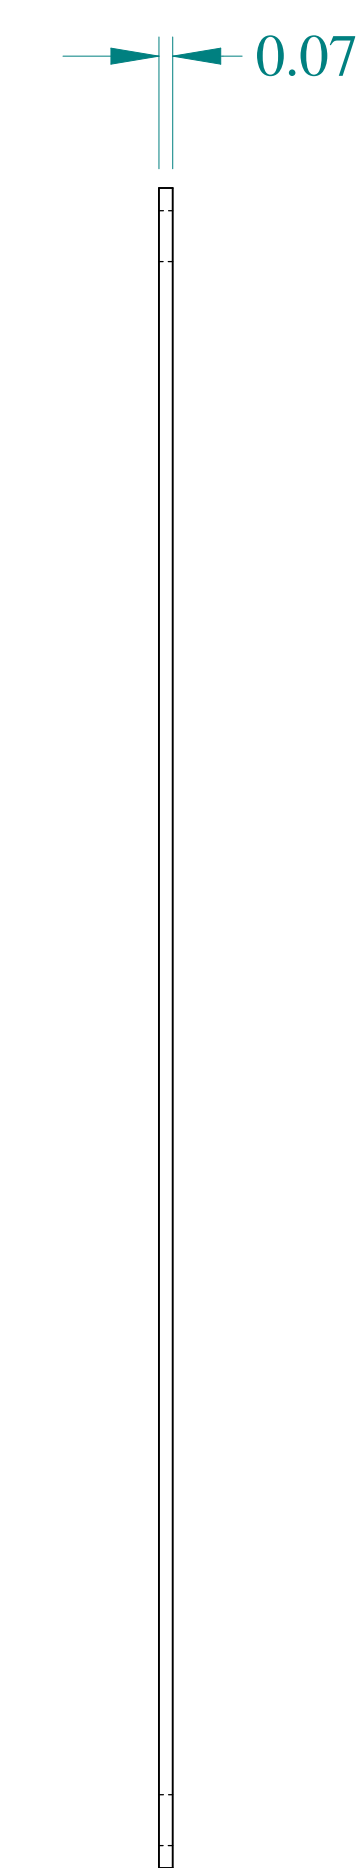

TOP VIEW

ISOMETRIC VIEW

SIDE VIEW

FRONT VIEW

SIDE VIEW

**HAMMOND
MANUFACTURING®**

www.hammondmfg.com

Data subject to change without notice.

Part # : 14G0909 Date : Jan. 31, 2020

Link:www.hammfg.com/14G0909