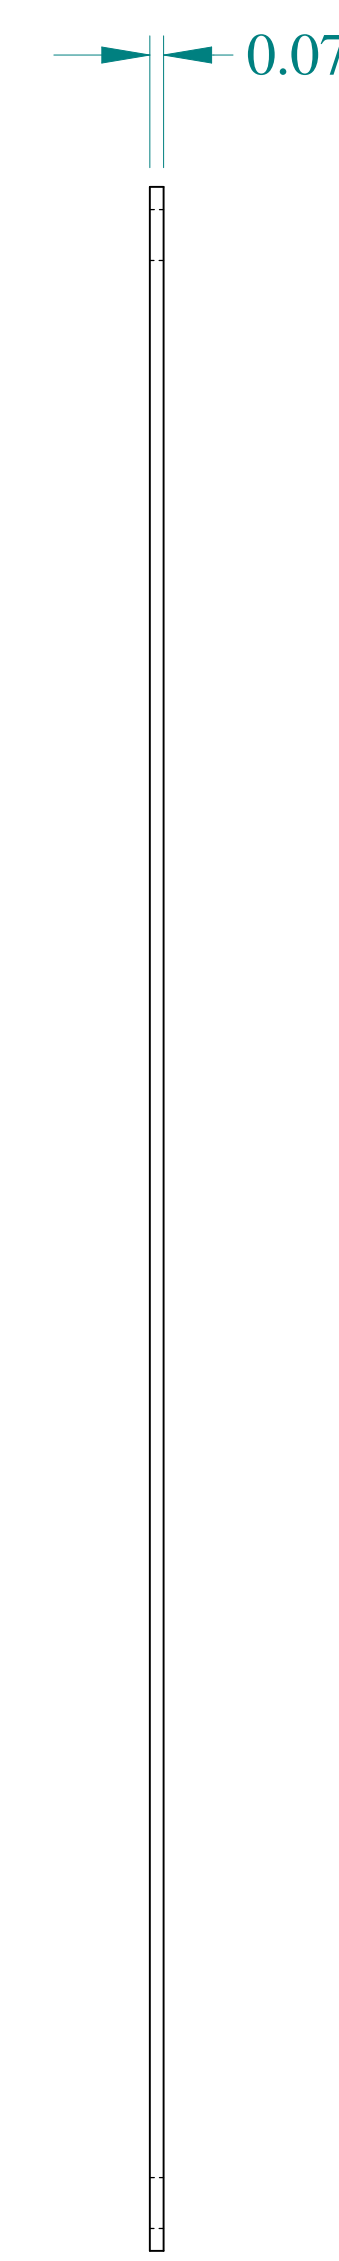

TOP VIEW

ISOMETRIC VIEW

FRONT VIEW

SIDE VIEW

SIDE VIEW

**HAMMOND  
MANUFACTURING®**

**W** [www.hammondmfg.com](http://www.hammondmfg.com)

Data subject to change without notice.

Part # : 14G1111

Date : Jan. 31, 2020

[Link:www.hammg.com/14G1111](http://Link:www.hammg.com/14G1111)