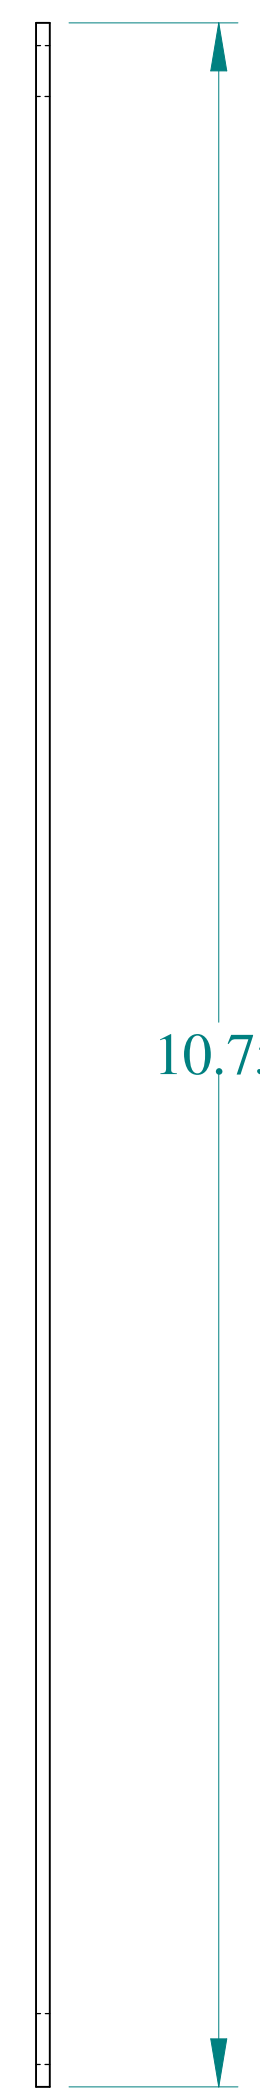

TOP VIEW

ISOMETRIC VIEW

FRONT VIEW

SIDE VIEW

SIDE VIEW

**HAMMOND  
MANUFACTURING®**

**W** [www.hammondmfg.com](http://www.hammondmfg.com)

Data subject to change without notice.

Part # : 14G1111

Date : Jan. 31, 2020

[Link:www.hammg.com/14G1111](http://Link:www.hammg.com/14G1111)