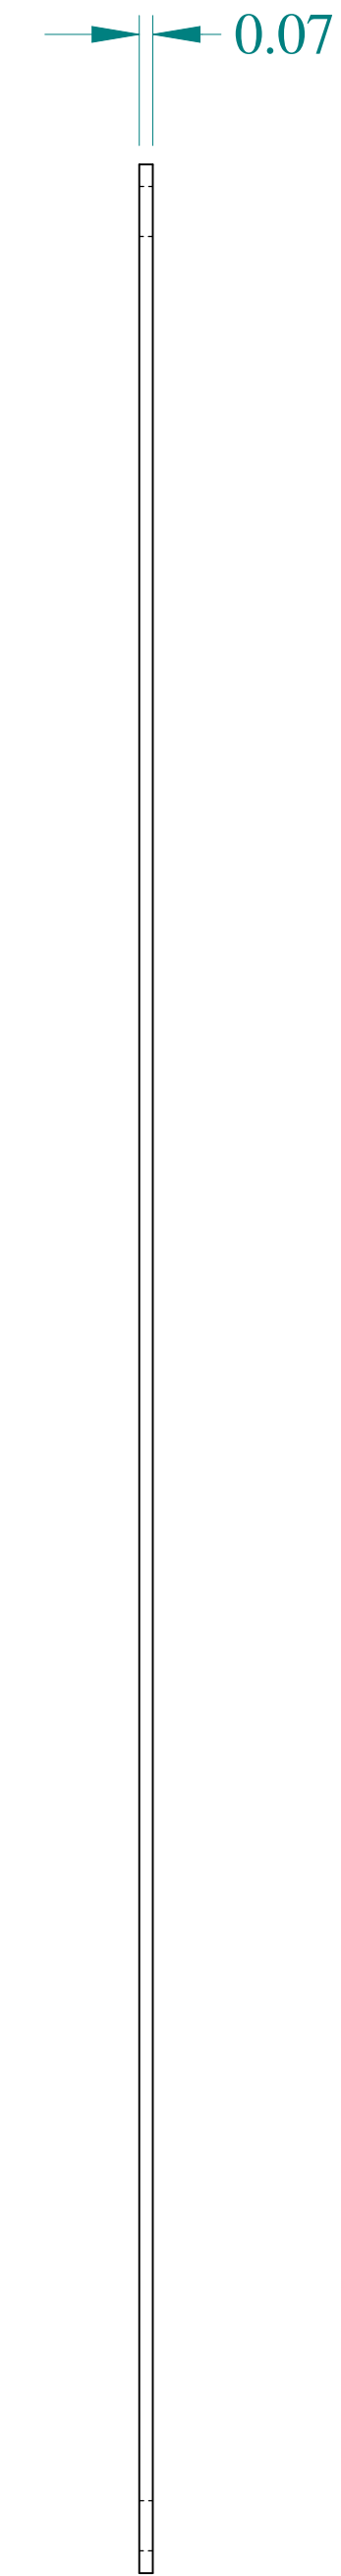

TOP VIEW

FRONT VIEW

SIDE VIEW

SIDE VIEW

ISOMETRIC VIEW

Data subject to change without notice.

Part # : 14G1307

Date : Jan. 31, 2020

Link:www.hammfg.com/14G1307