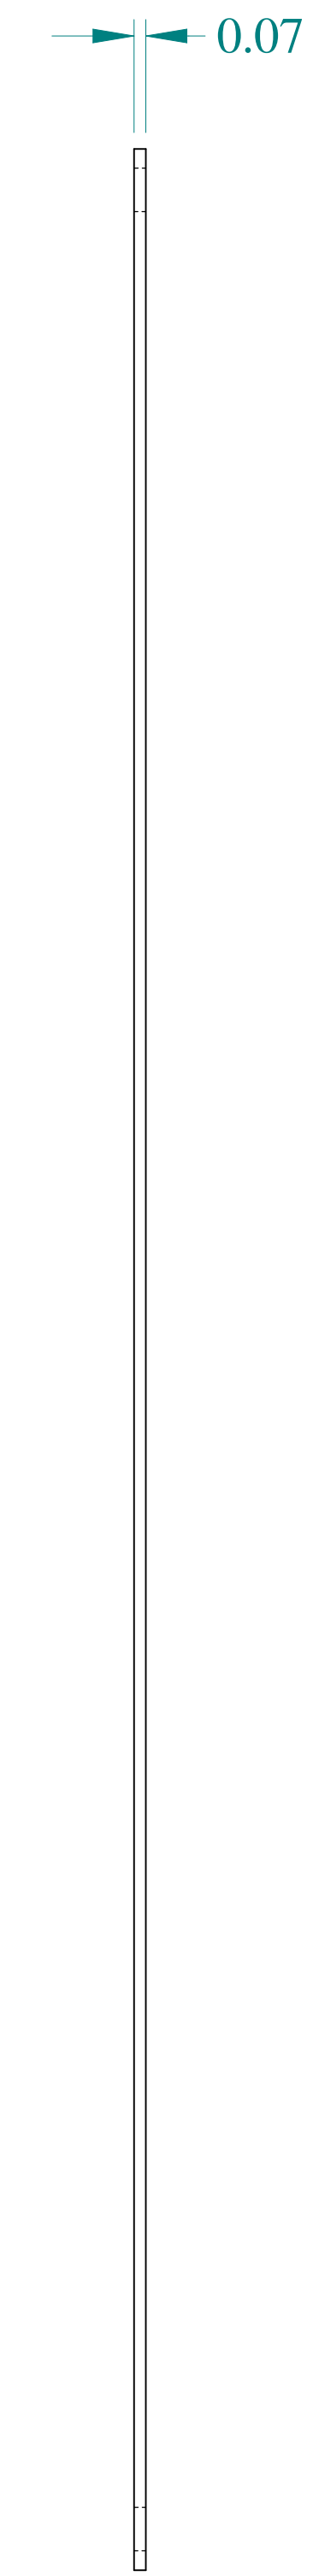

TOP VIEW

FRONT VIEW

SIDE VIEW

SIDE VIEW

ISOMETRIC VIEW

HAMMOND
MANUFACTURING®

www.hammondmfg.com

Data subject to change without notice.

Part # : 14G1509

Date : Jan. 31, 2020

Link: www.hammg.com/14G1509