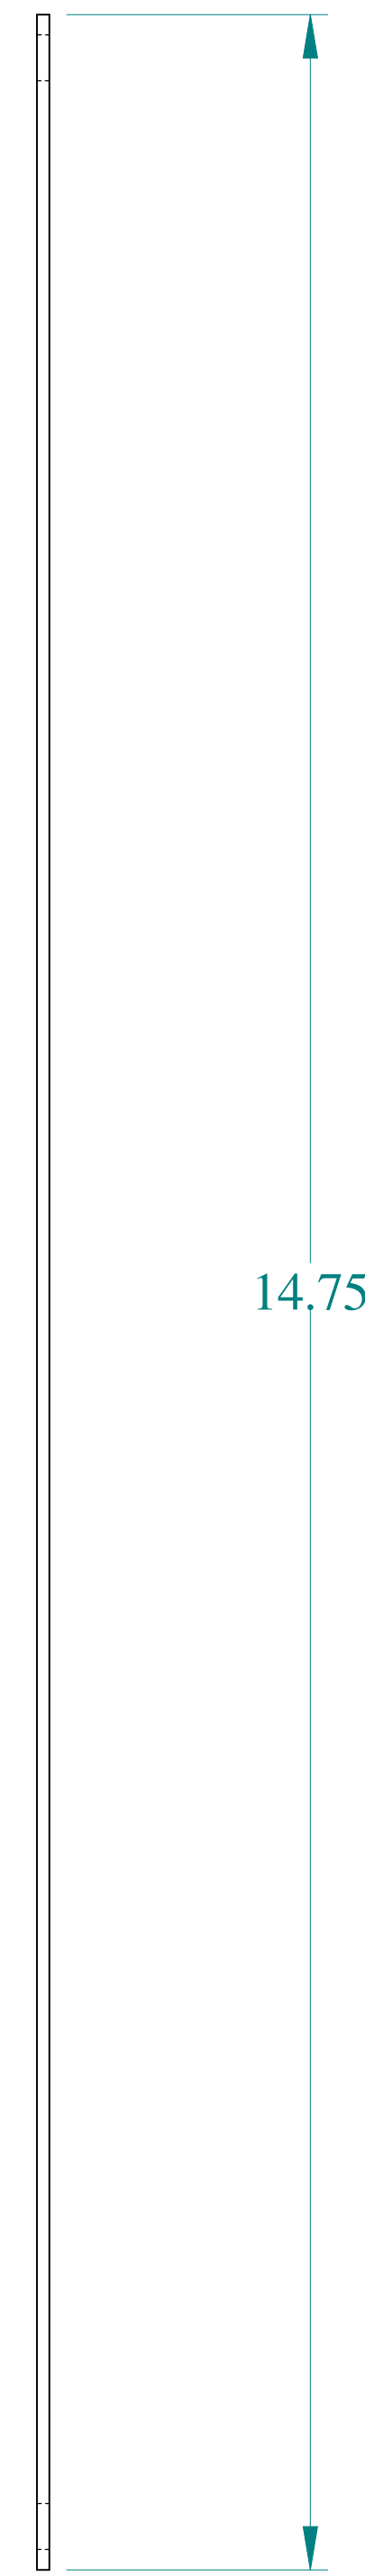

TOP VIEW

FRONT VIEW

SIDE VIEW

SIDE VIEW

ISOMETRIC VIEW

HAMMOND
MANUFACTURING®

www.hammondmfg.com

Data subject to change without notice.

Part # : 14G1509

Date : Jan. 31, 2020

Link: www.hammg.com/14G1509