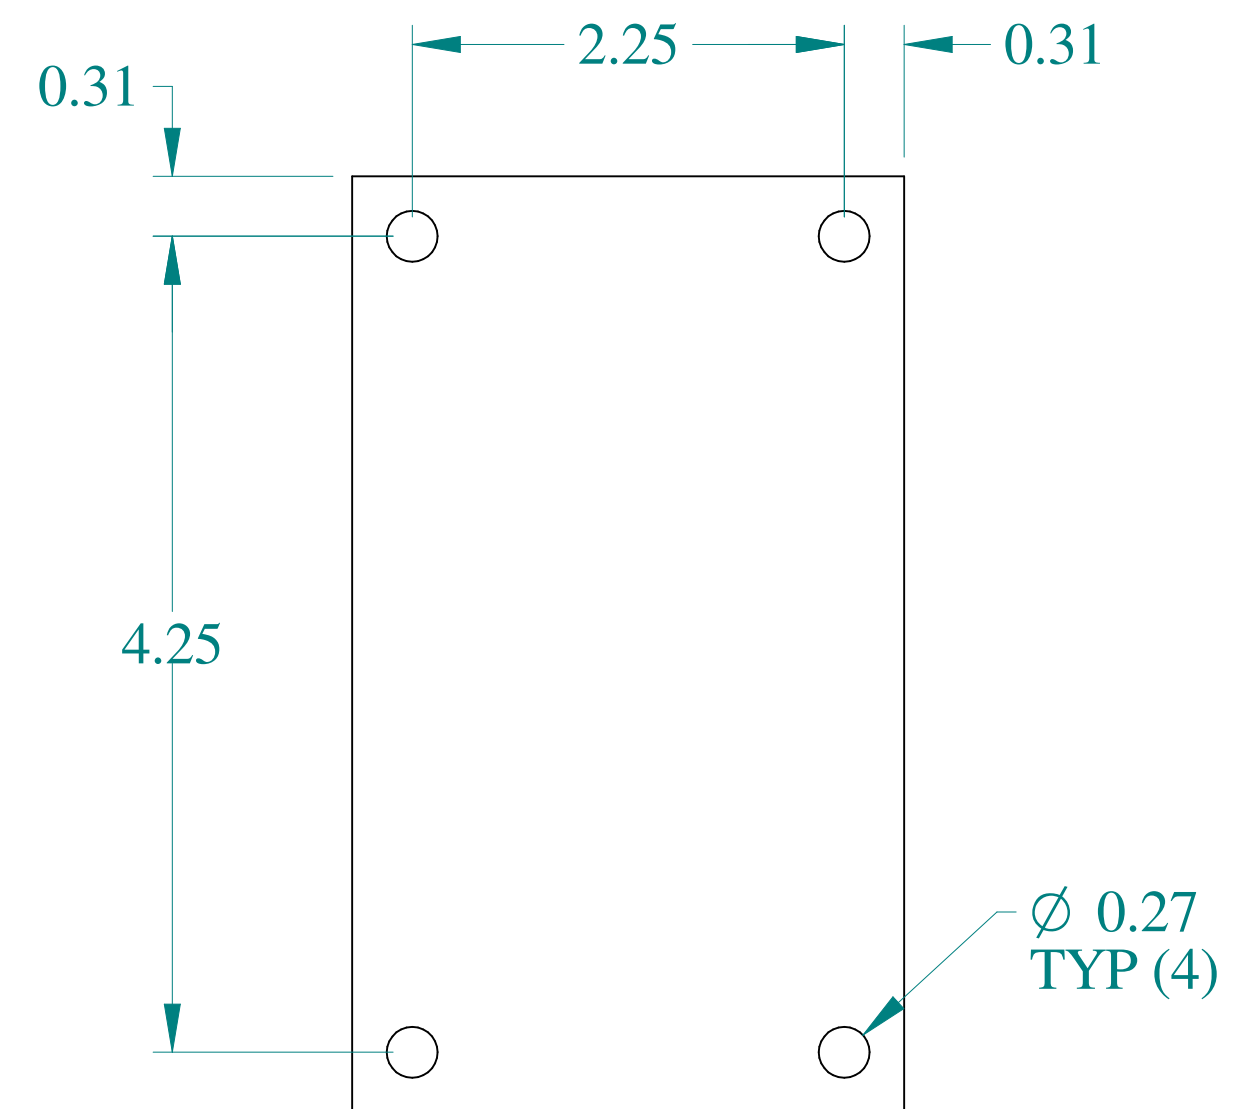

TOP VIEW

ISOMETRIC VIEW

SIDE VIEW

FRONT VIEW

SIDE VIEW

Data subject to change without notice.

Part # : 14R0503

Date : Jan. 31, 2020