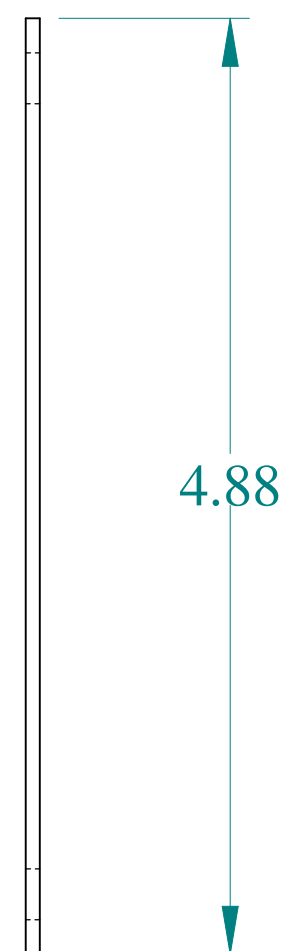

TOP VIEW

ISOMETRIC VIEW

SIDE VIEW

FRONT VIEW

SIDE VIEW

Data subject to change without notice.

Part # : 14R0503

Date : Jan. 31, 2020