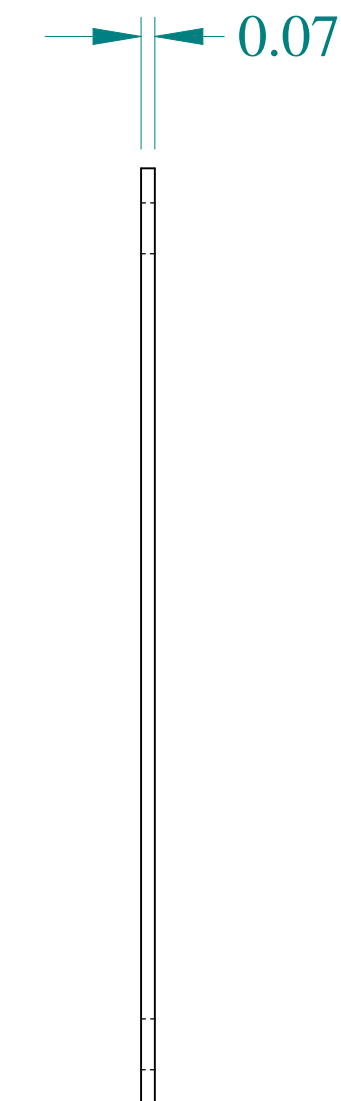

TOP VIEW

ISOMETRIC VIEW

SIDE VIEW

FRONT VIEW

SIDE VIEW

Data subject to change without notice.

Part # : 14R0503

Date : Jan. 31, 2020