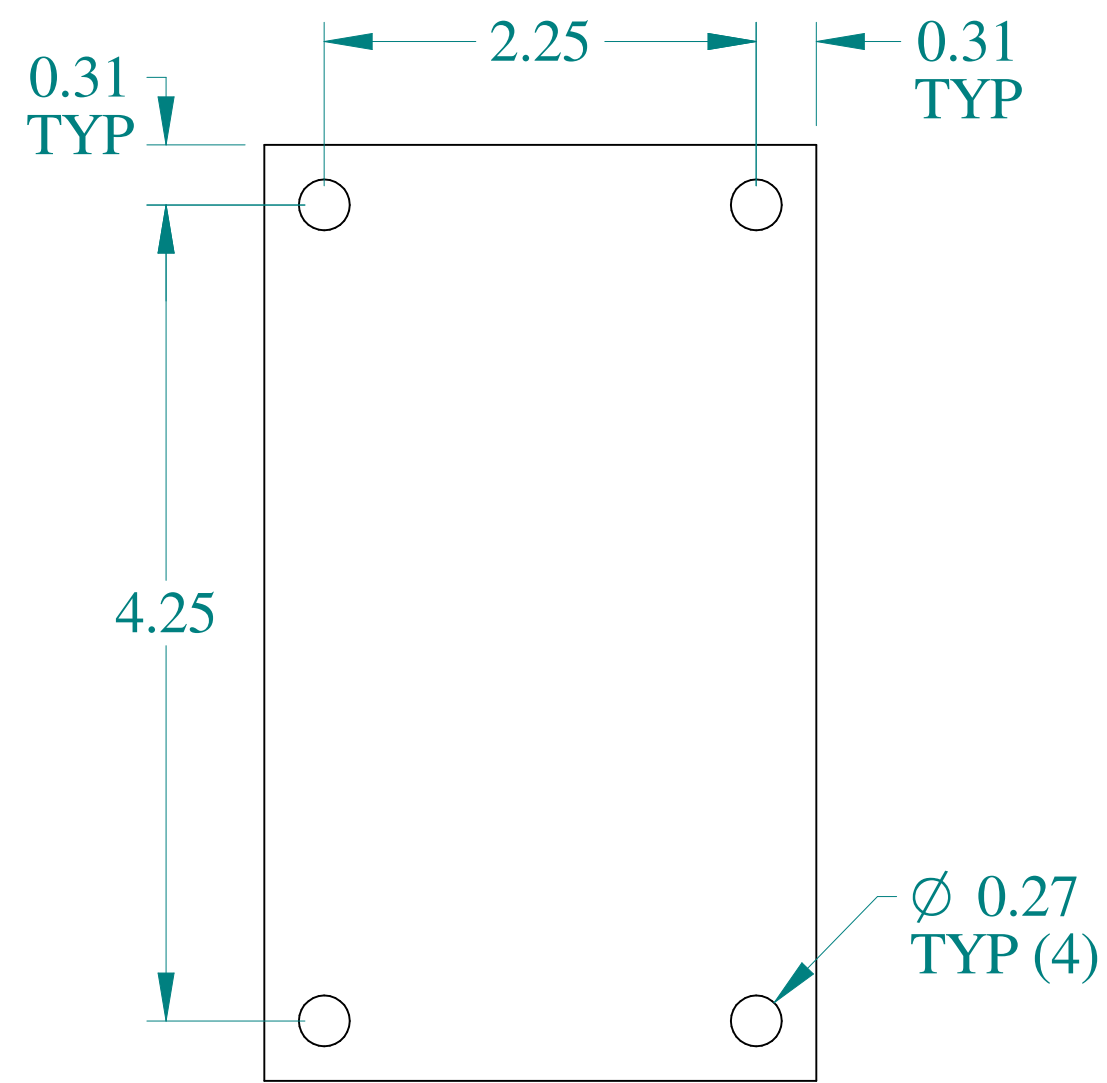

TOP VIEW

ISOMETRIC VIEWS

SIDE VIEW

FRONT VIEW

SIDE VIEW

Data subject to change without notice.

Part # : 14R0503SS Date : Jan 28, 2020

Link:www.hamfmg.com/14R0503SS