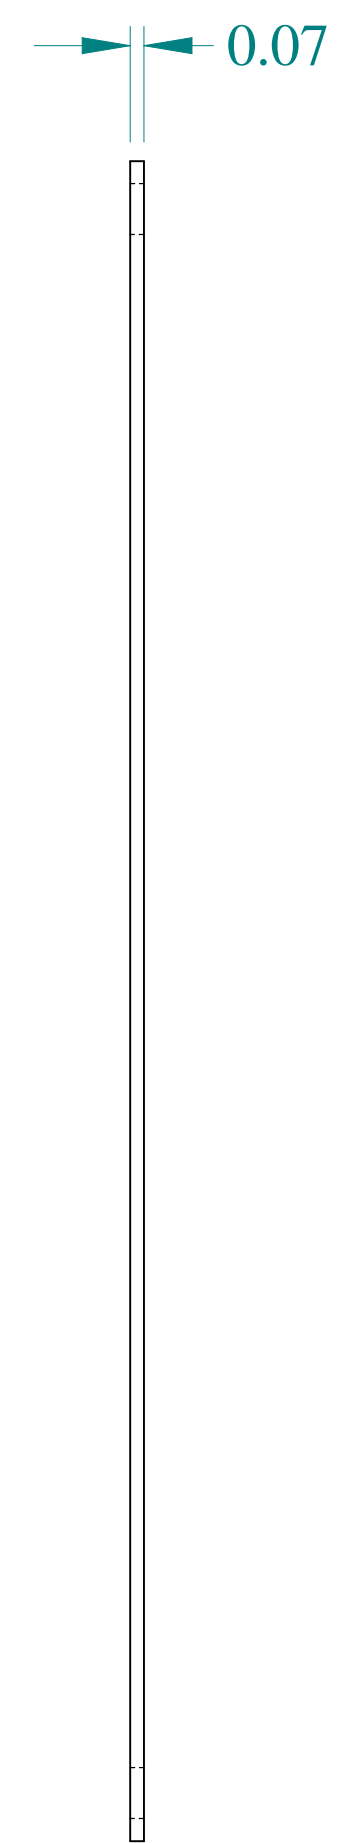

TOP VIEW

FRONT VIEW

SIDE VIEW

SIDE VIEW

ISOMETRIC VIEWS

**HAMMOND  
MANUFACTURING®**

**W** [www.hammondmfg.com](http://www.hammondmfg.com)

Data subject to change without notice.

Part # : 14R0907SS      Date : Jan 28, 2020

[Link:www.hammg.com/14R0907SS](http://www.hammg.com/14R0907SS)