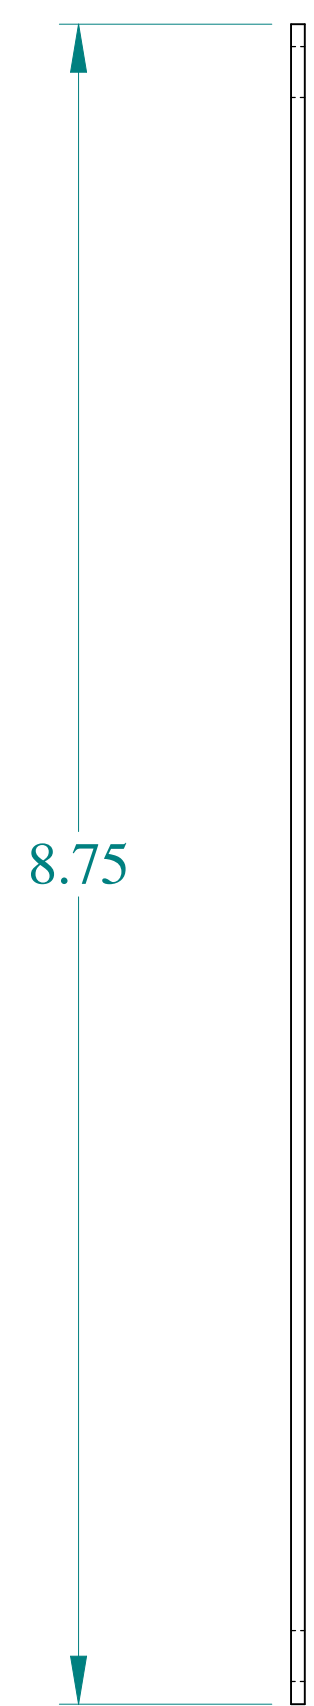

TOP VIEW

FRONT VIEW

SIDE VIEW

SIDE VIEW

ISOMETRIC VIEWS

**HAMMOND  
MANUFACTURING®**

**W** [www.hammondmfg.com](http://www.hammondmfg.com)

Data subject to change without notice.

Part # : 14R0907SS      Date : Jan 28, 2020

[Link:www.hammg.com/14R0907SS](http://www.hammg.com/14R0907SS)