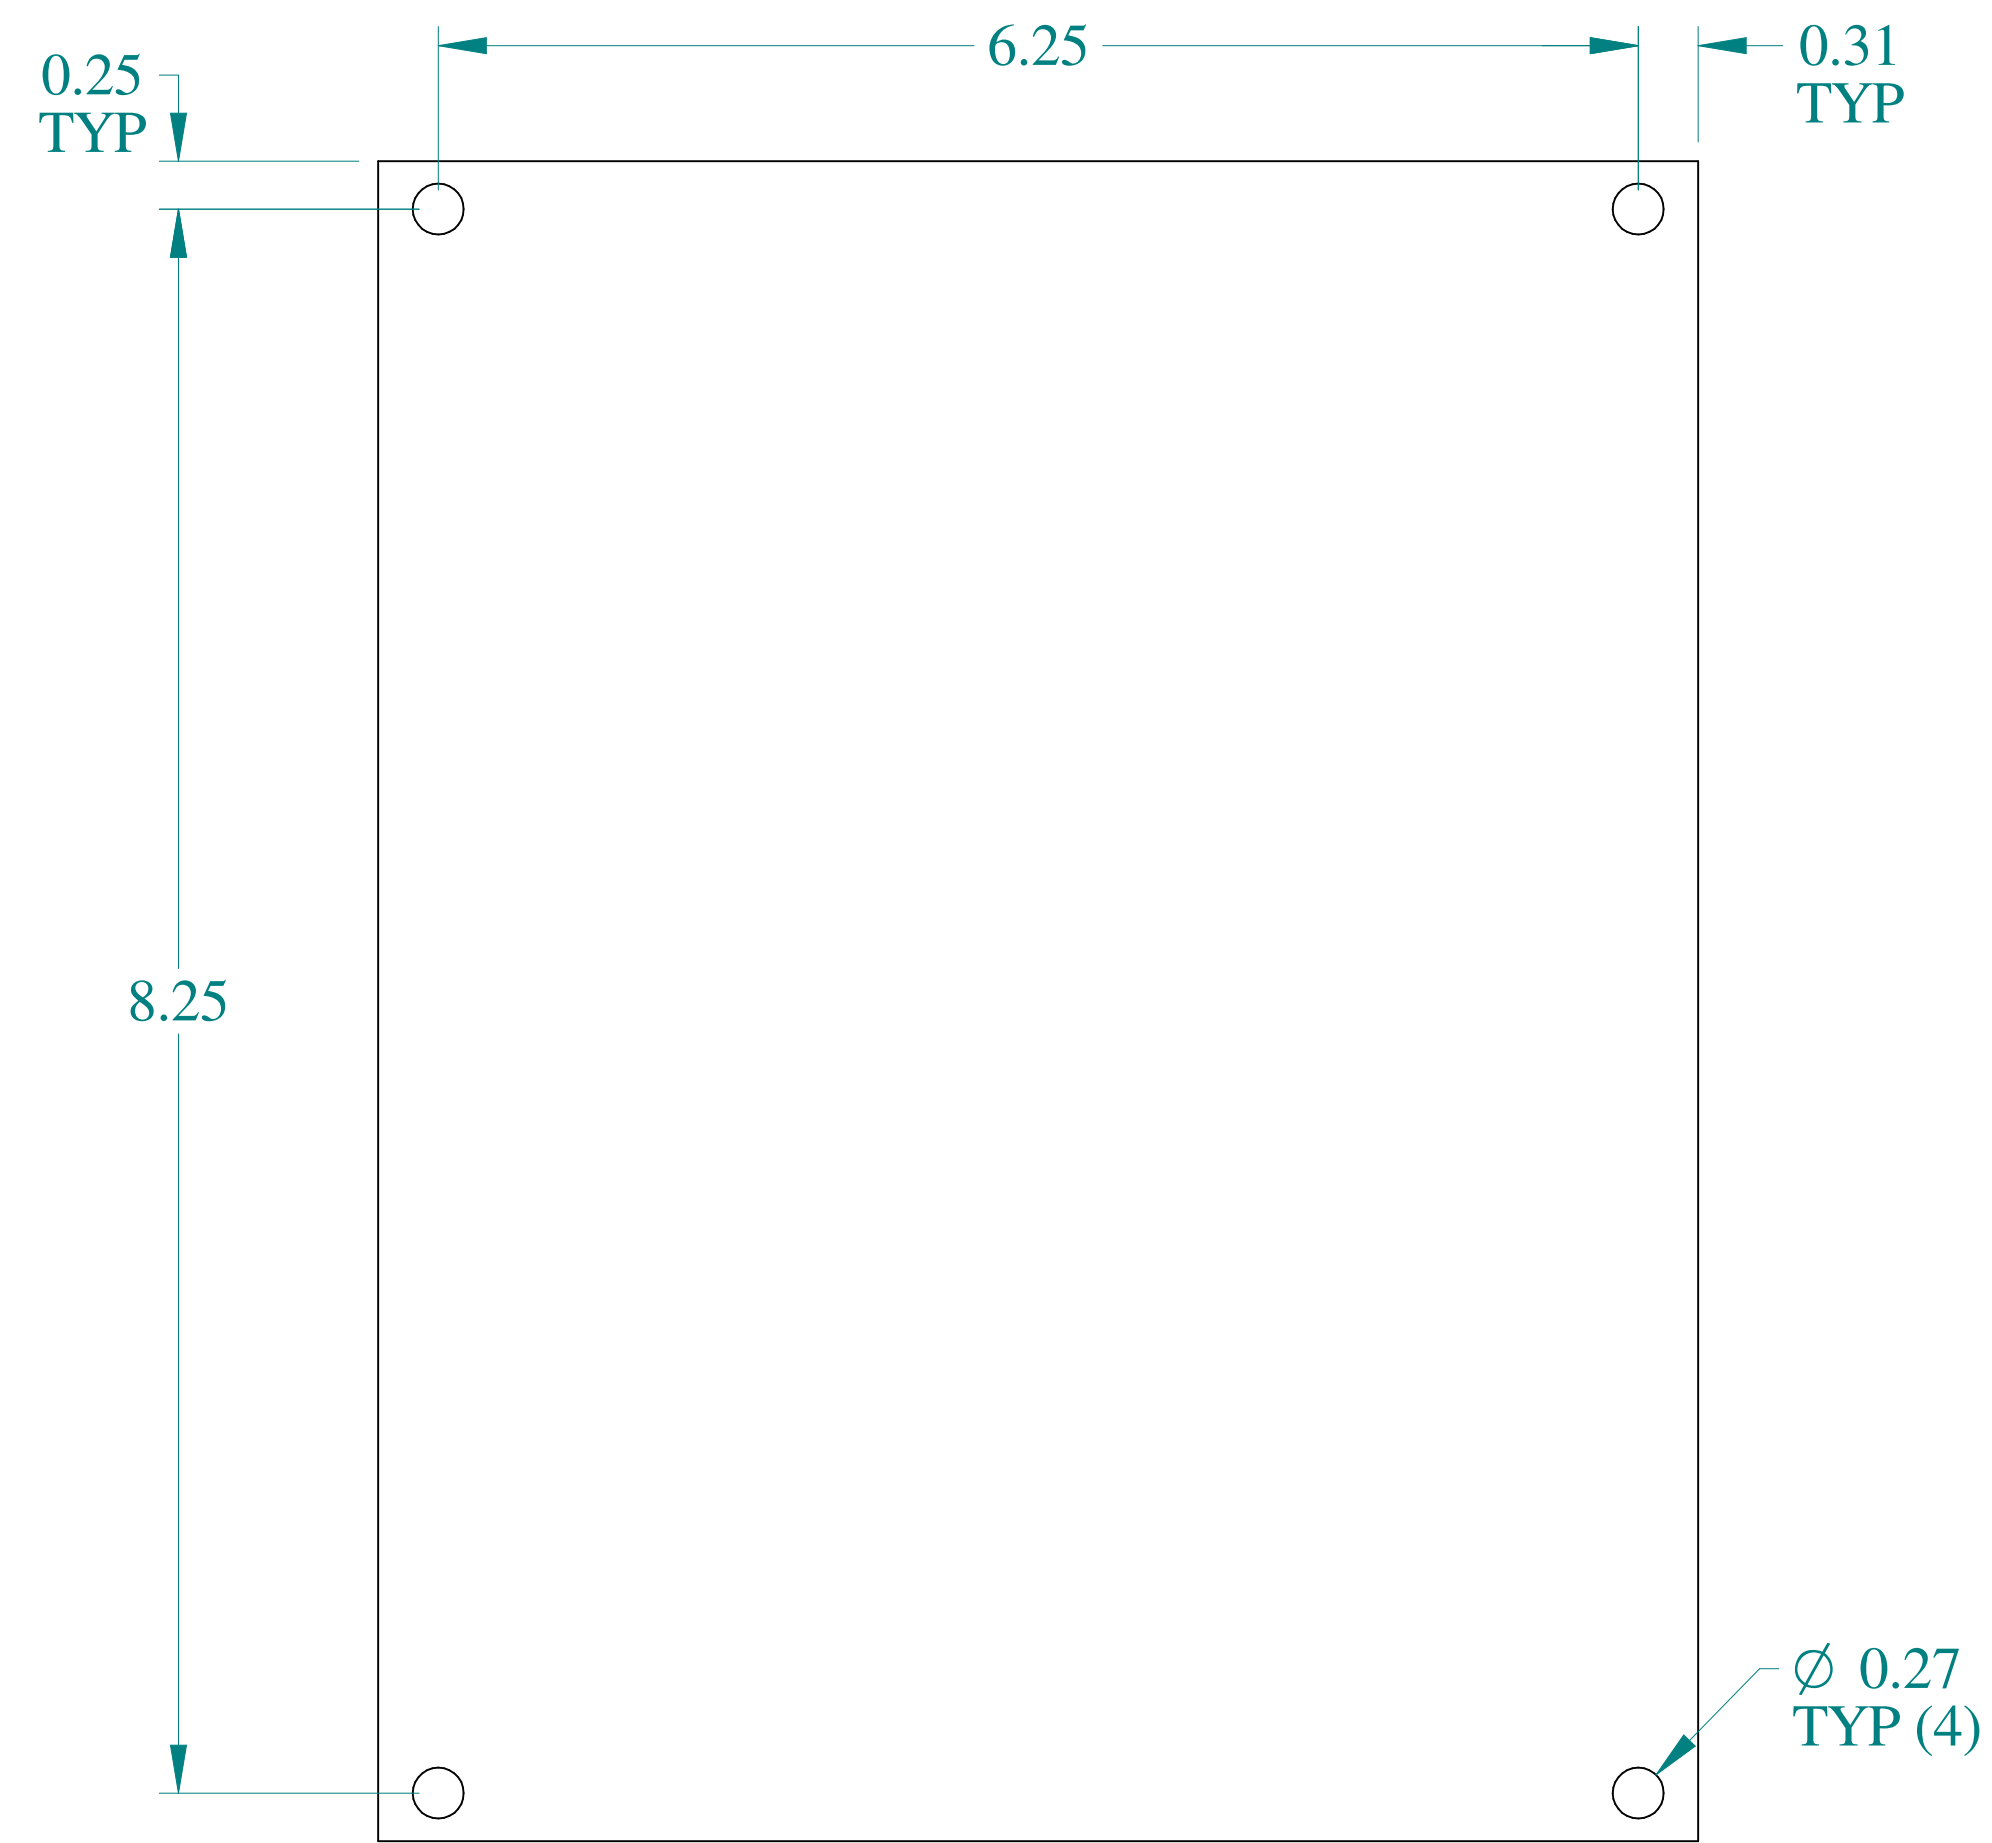

TOP VIEW

FRONT VIEW

SIDE VIEW

SIDE VIEW

ISOMETRIC VIEWS

**HAMMOND  
MANUFACTURING®**

**W** [www.hammondmfg.com](http://www.hammondmfg.com)

Data subject to change without notice.

Part # : 14R0907SS      Date : Jan 28, 2020

[Link:www.hammg.com/14R0907SS](http://www.hammg.com/14R0907SS)