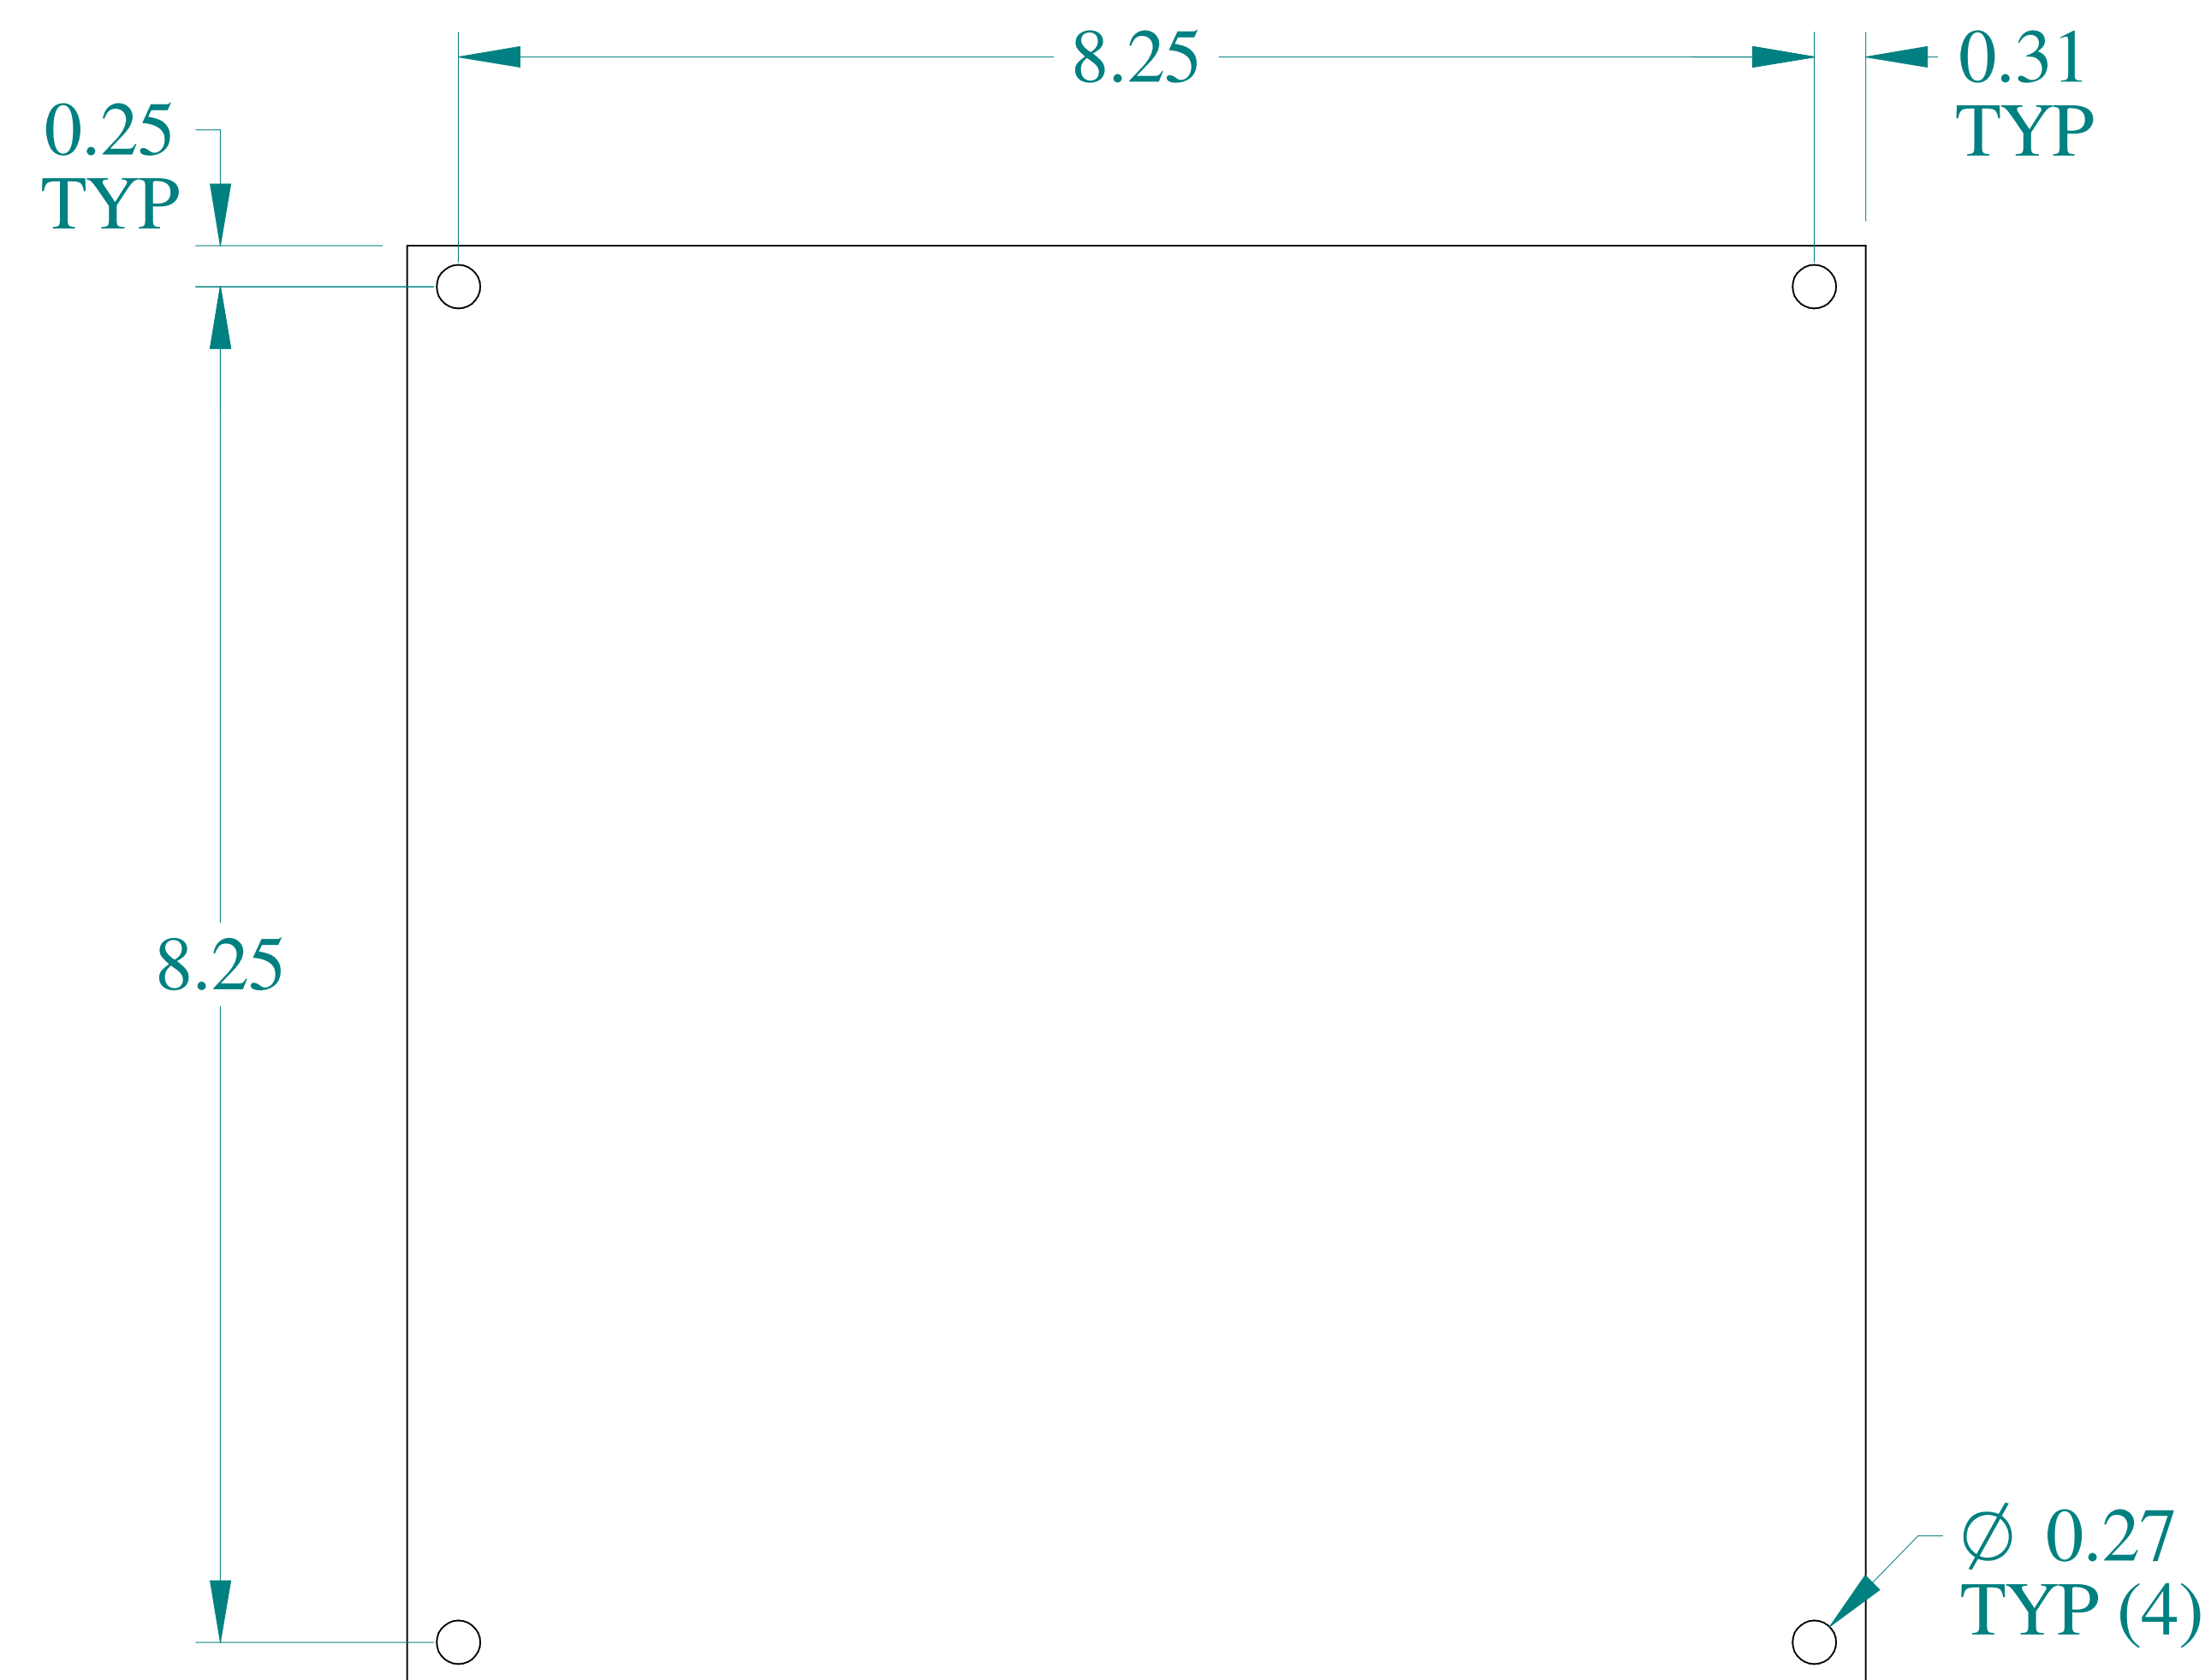

TOP VIEW

ISOMETRIC VIEWS

FRONT VIEW

SIDE VIEW

SIDE VIEW

**HAMMOND
MANUFACTURING®**
www.hammondmfg.com

Data subject to change without notice.

Part # : 14R0909SS