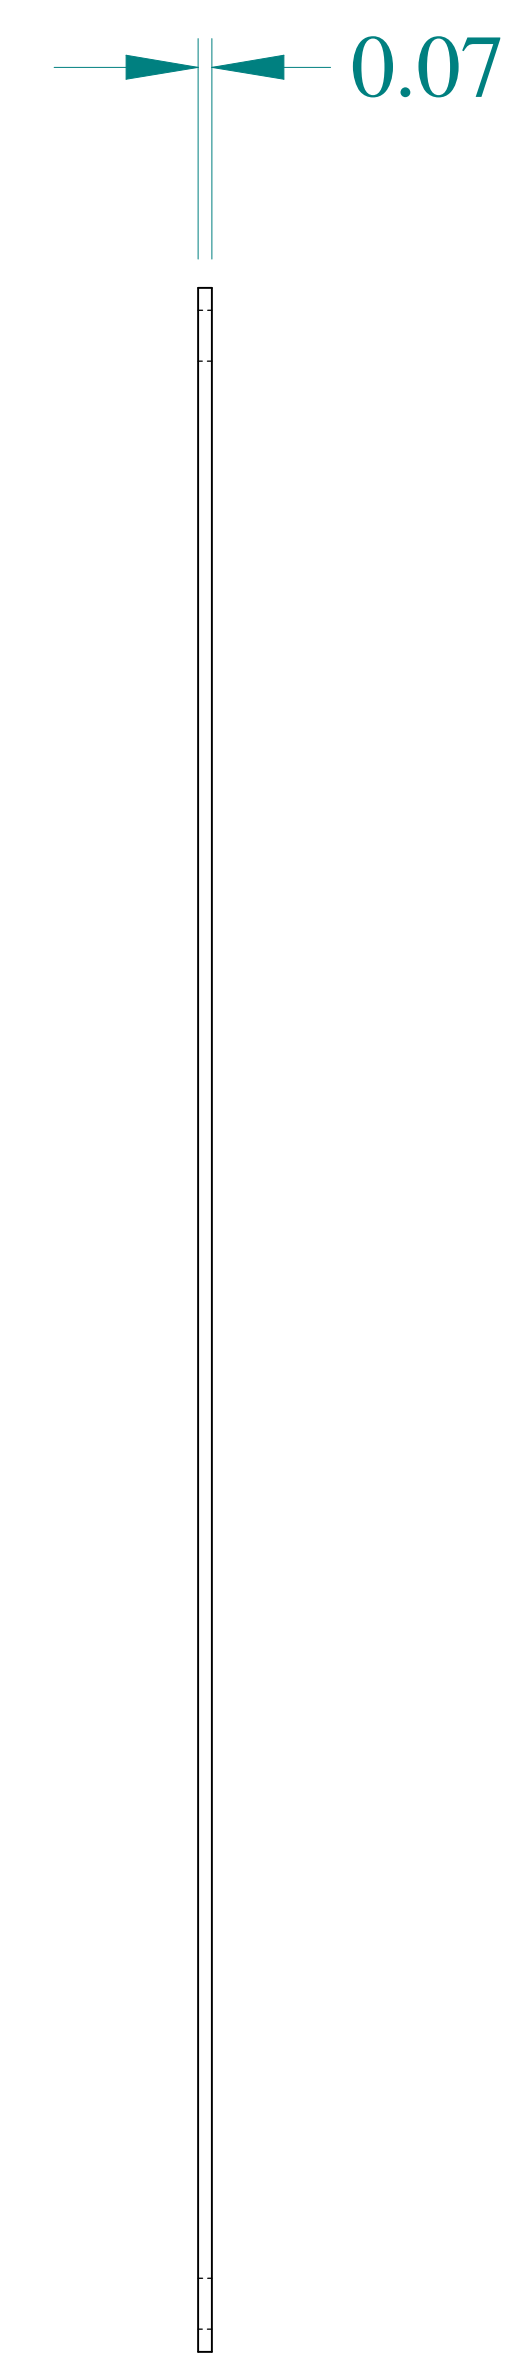

TOP VIEW

FRONT VIEW

SIDE VIEW

SIDE VIEW

ISOMETRIC VIEWS

**HAMMOND  
MANUFACTURING®**

**W** [www.hammondmfg.com](http://www.hammondmfg.com)

Data subject to change without notice.

Part # : 14R1111SS

Date : Jan 28, 2020

[Link:www.hammfg.com/14R1111SS](http://Link:www.hammfg.com/14R1111SS)