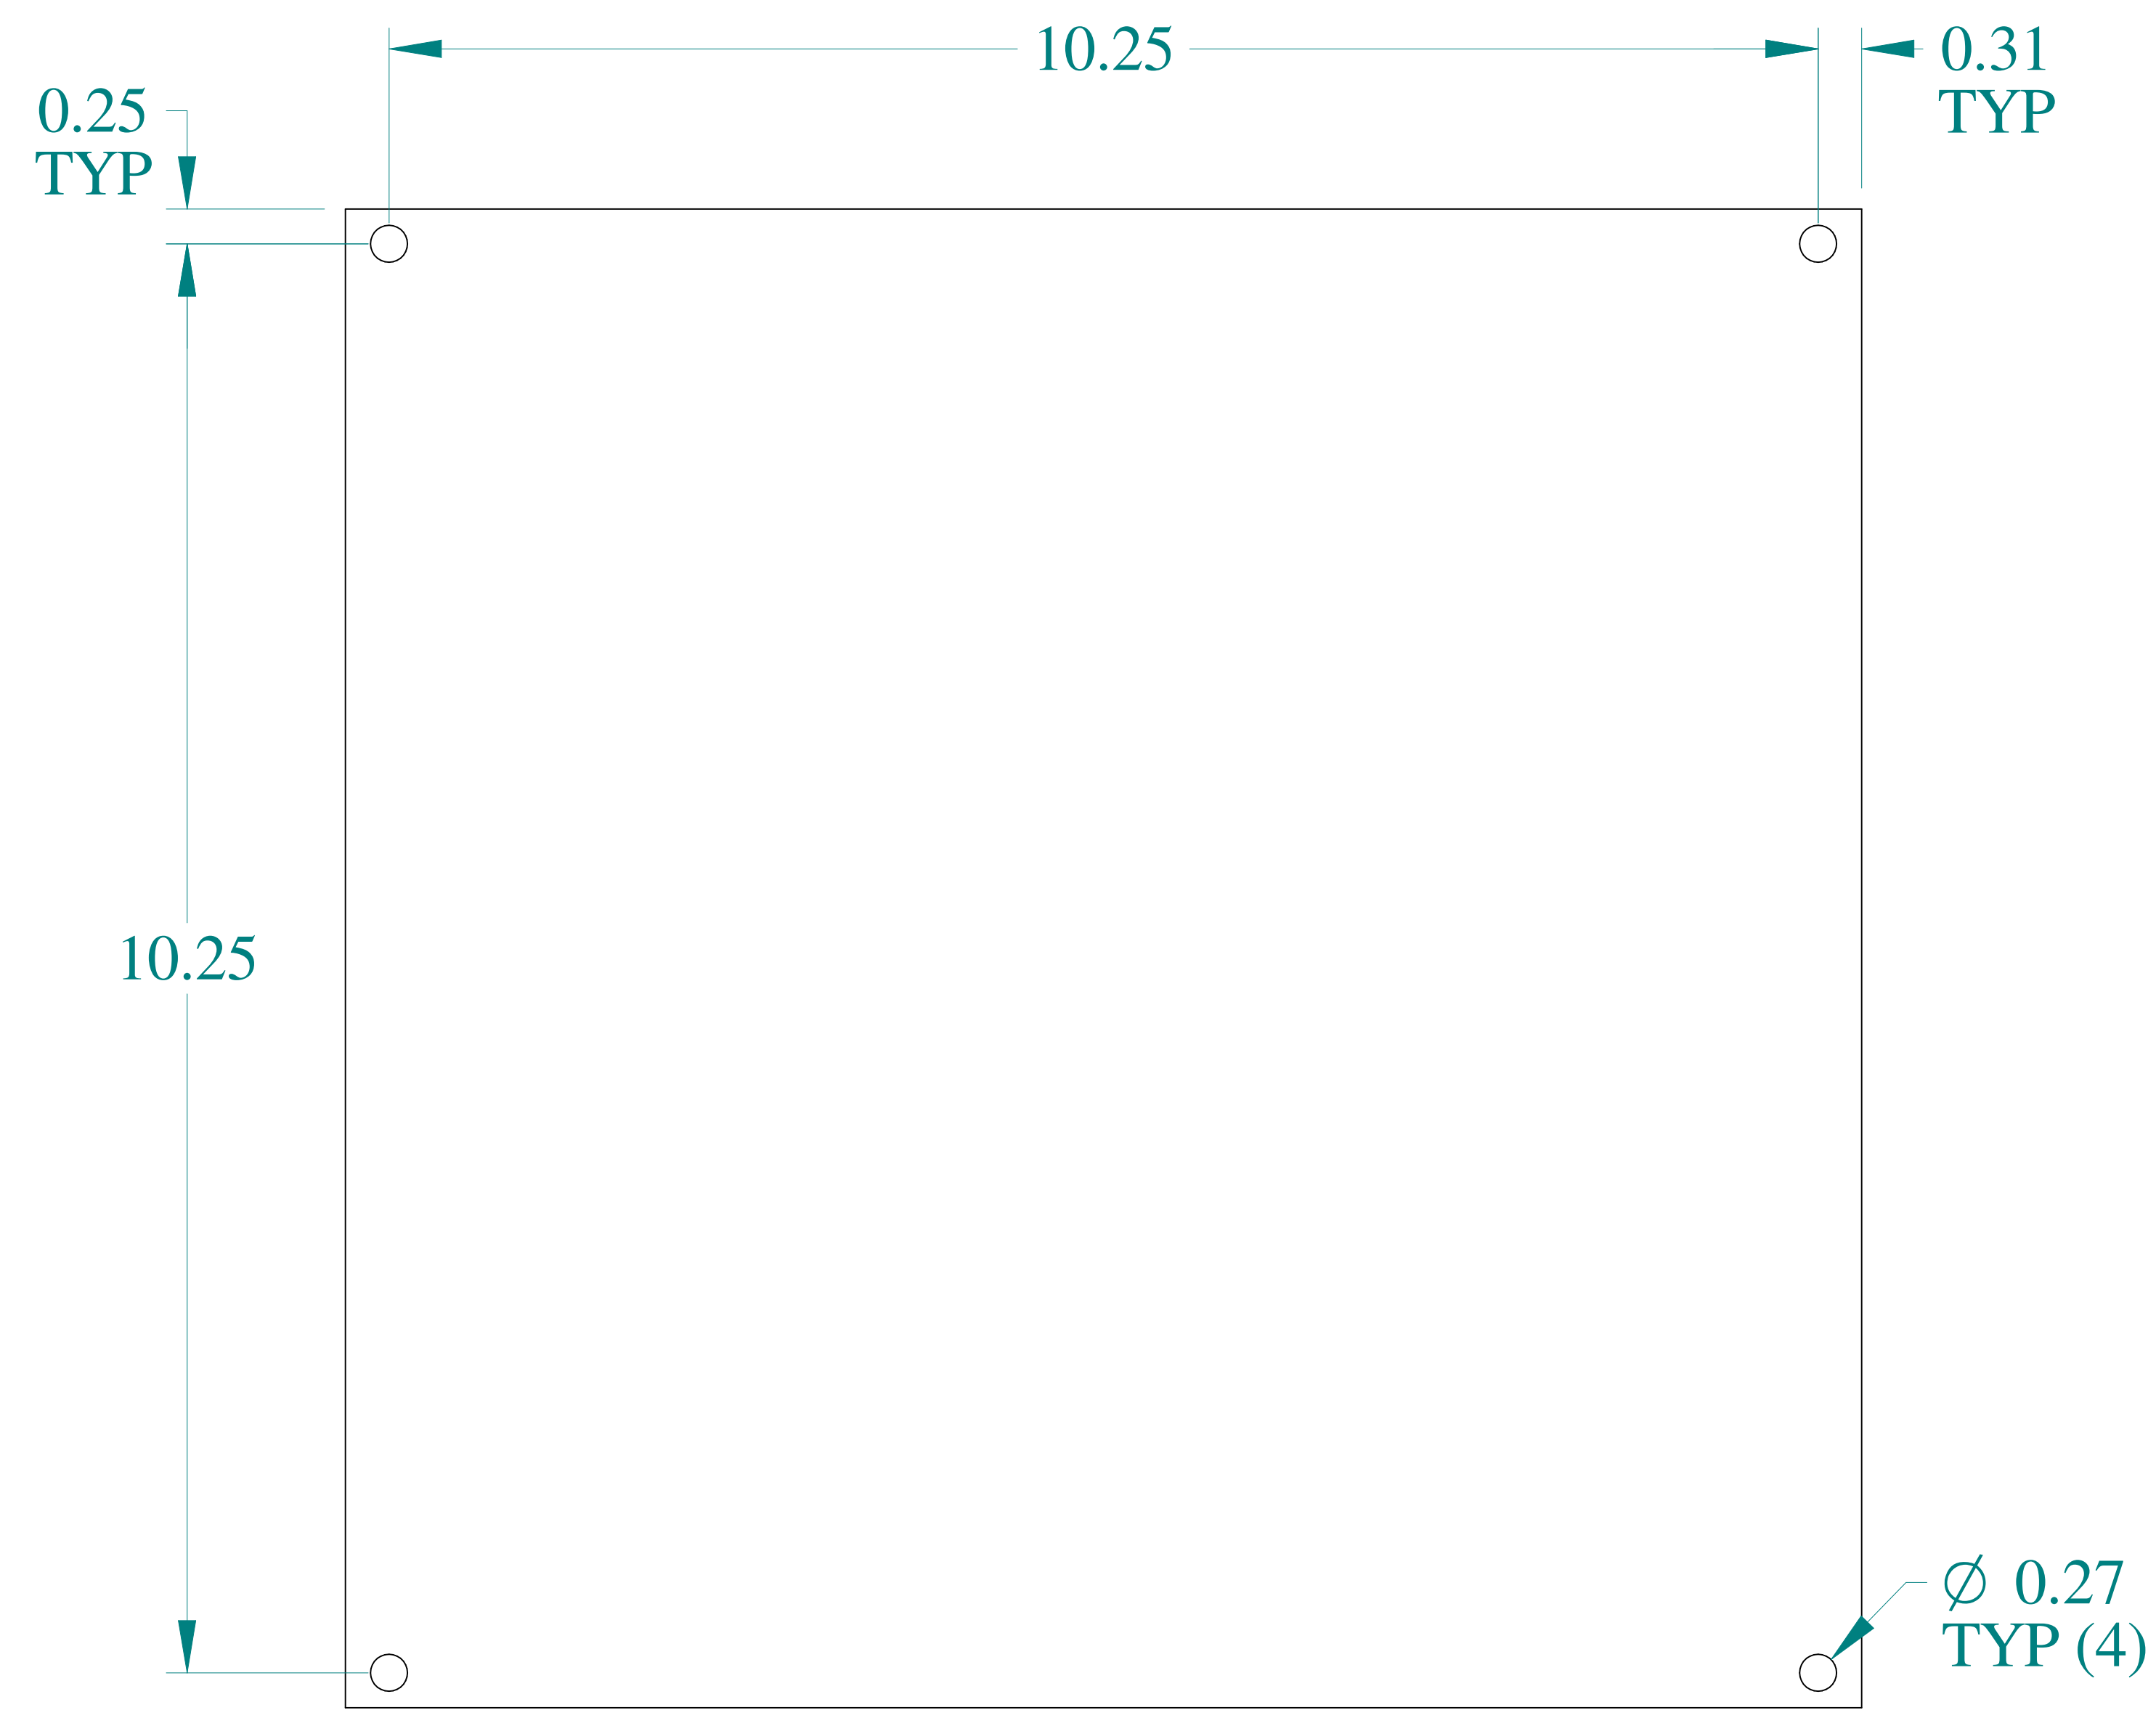

TOP VIEW

FRONT VIEW

SIDE VIEW

SIDE VIEW

ISOMETRIC VIEWS

**HAMMOND  
MANUFACTURING®**

**W** [www.hammondmfg.com](http://www.hammondmfg.com)

Data subject to change without notice.

Part # : 14R1111SS

Date : Jan 28, 2020

[Link:www.hammfg.com/14R1111SS](http://Link:www.hammfg.com/14R1111SS)