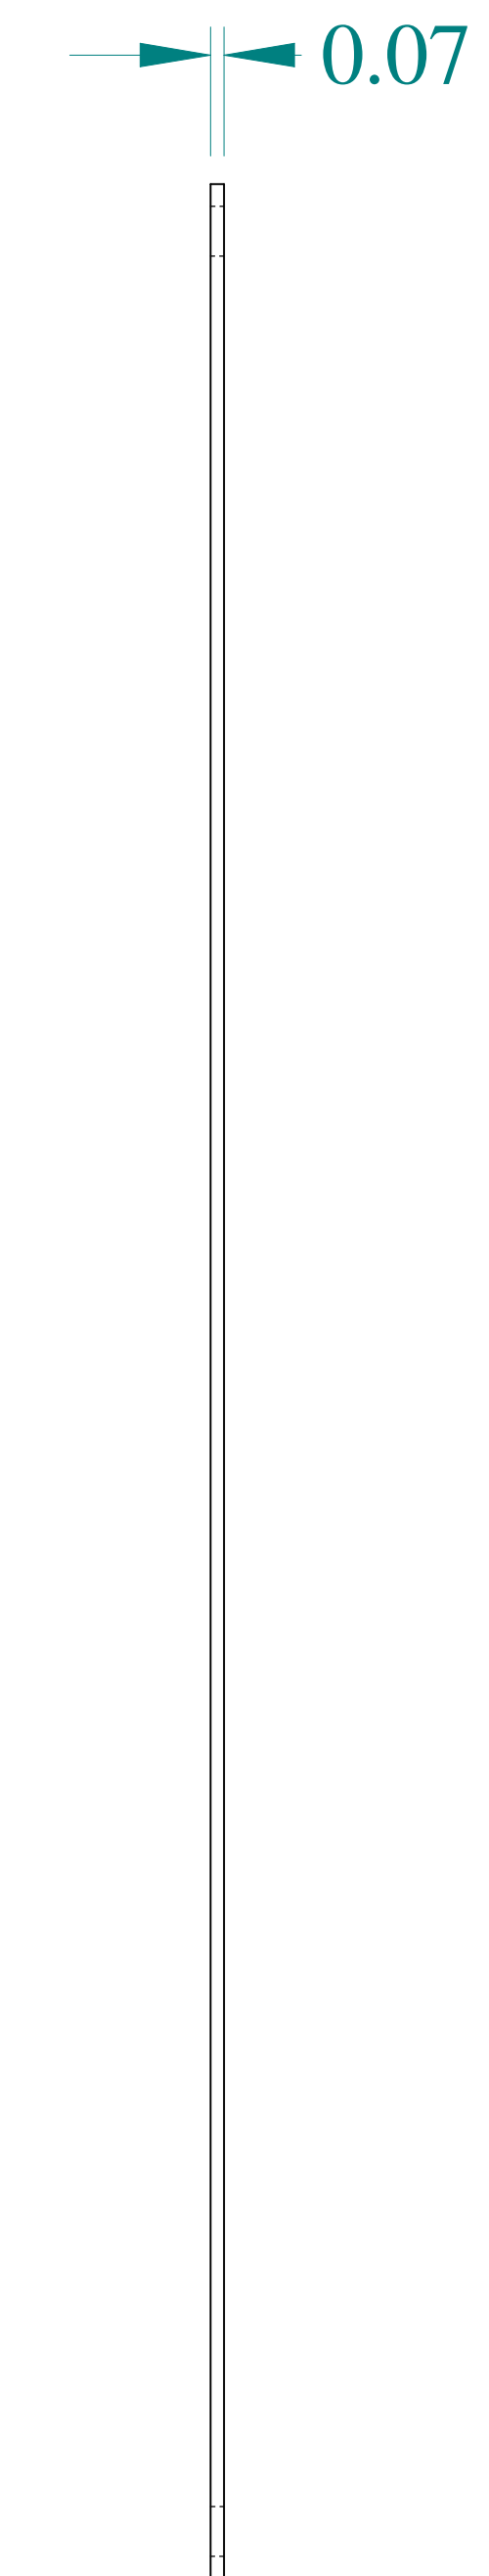

TOP VIEW

FRONT VIEW

SIDE VIEW

SIDE VIEW

ISOMETRIC VIEW

Data subject to change without notice.

Part # : 14R1307

Date : Jan. 31, 2020