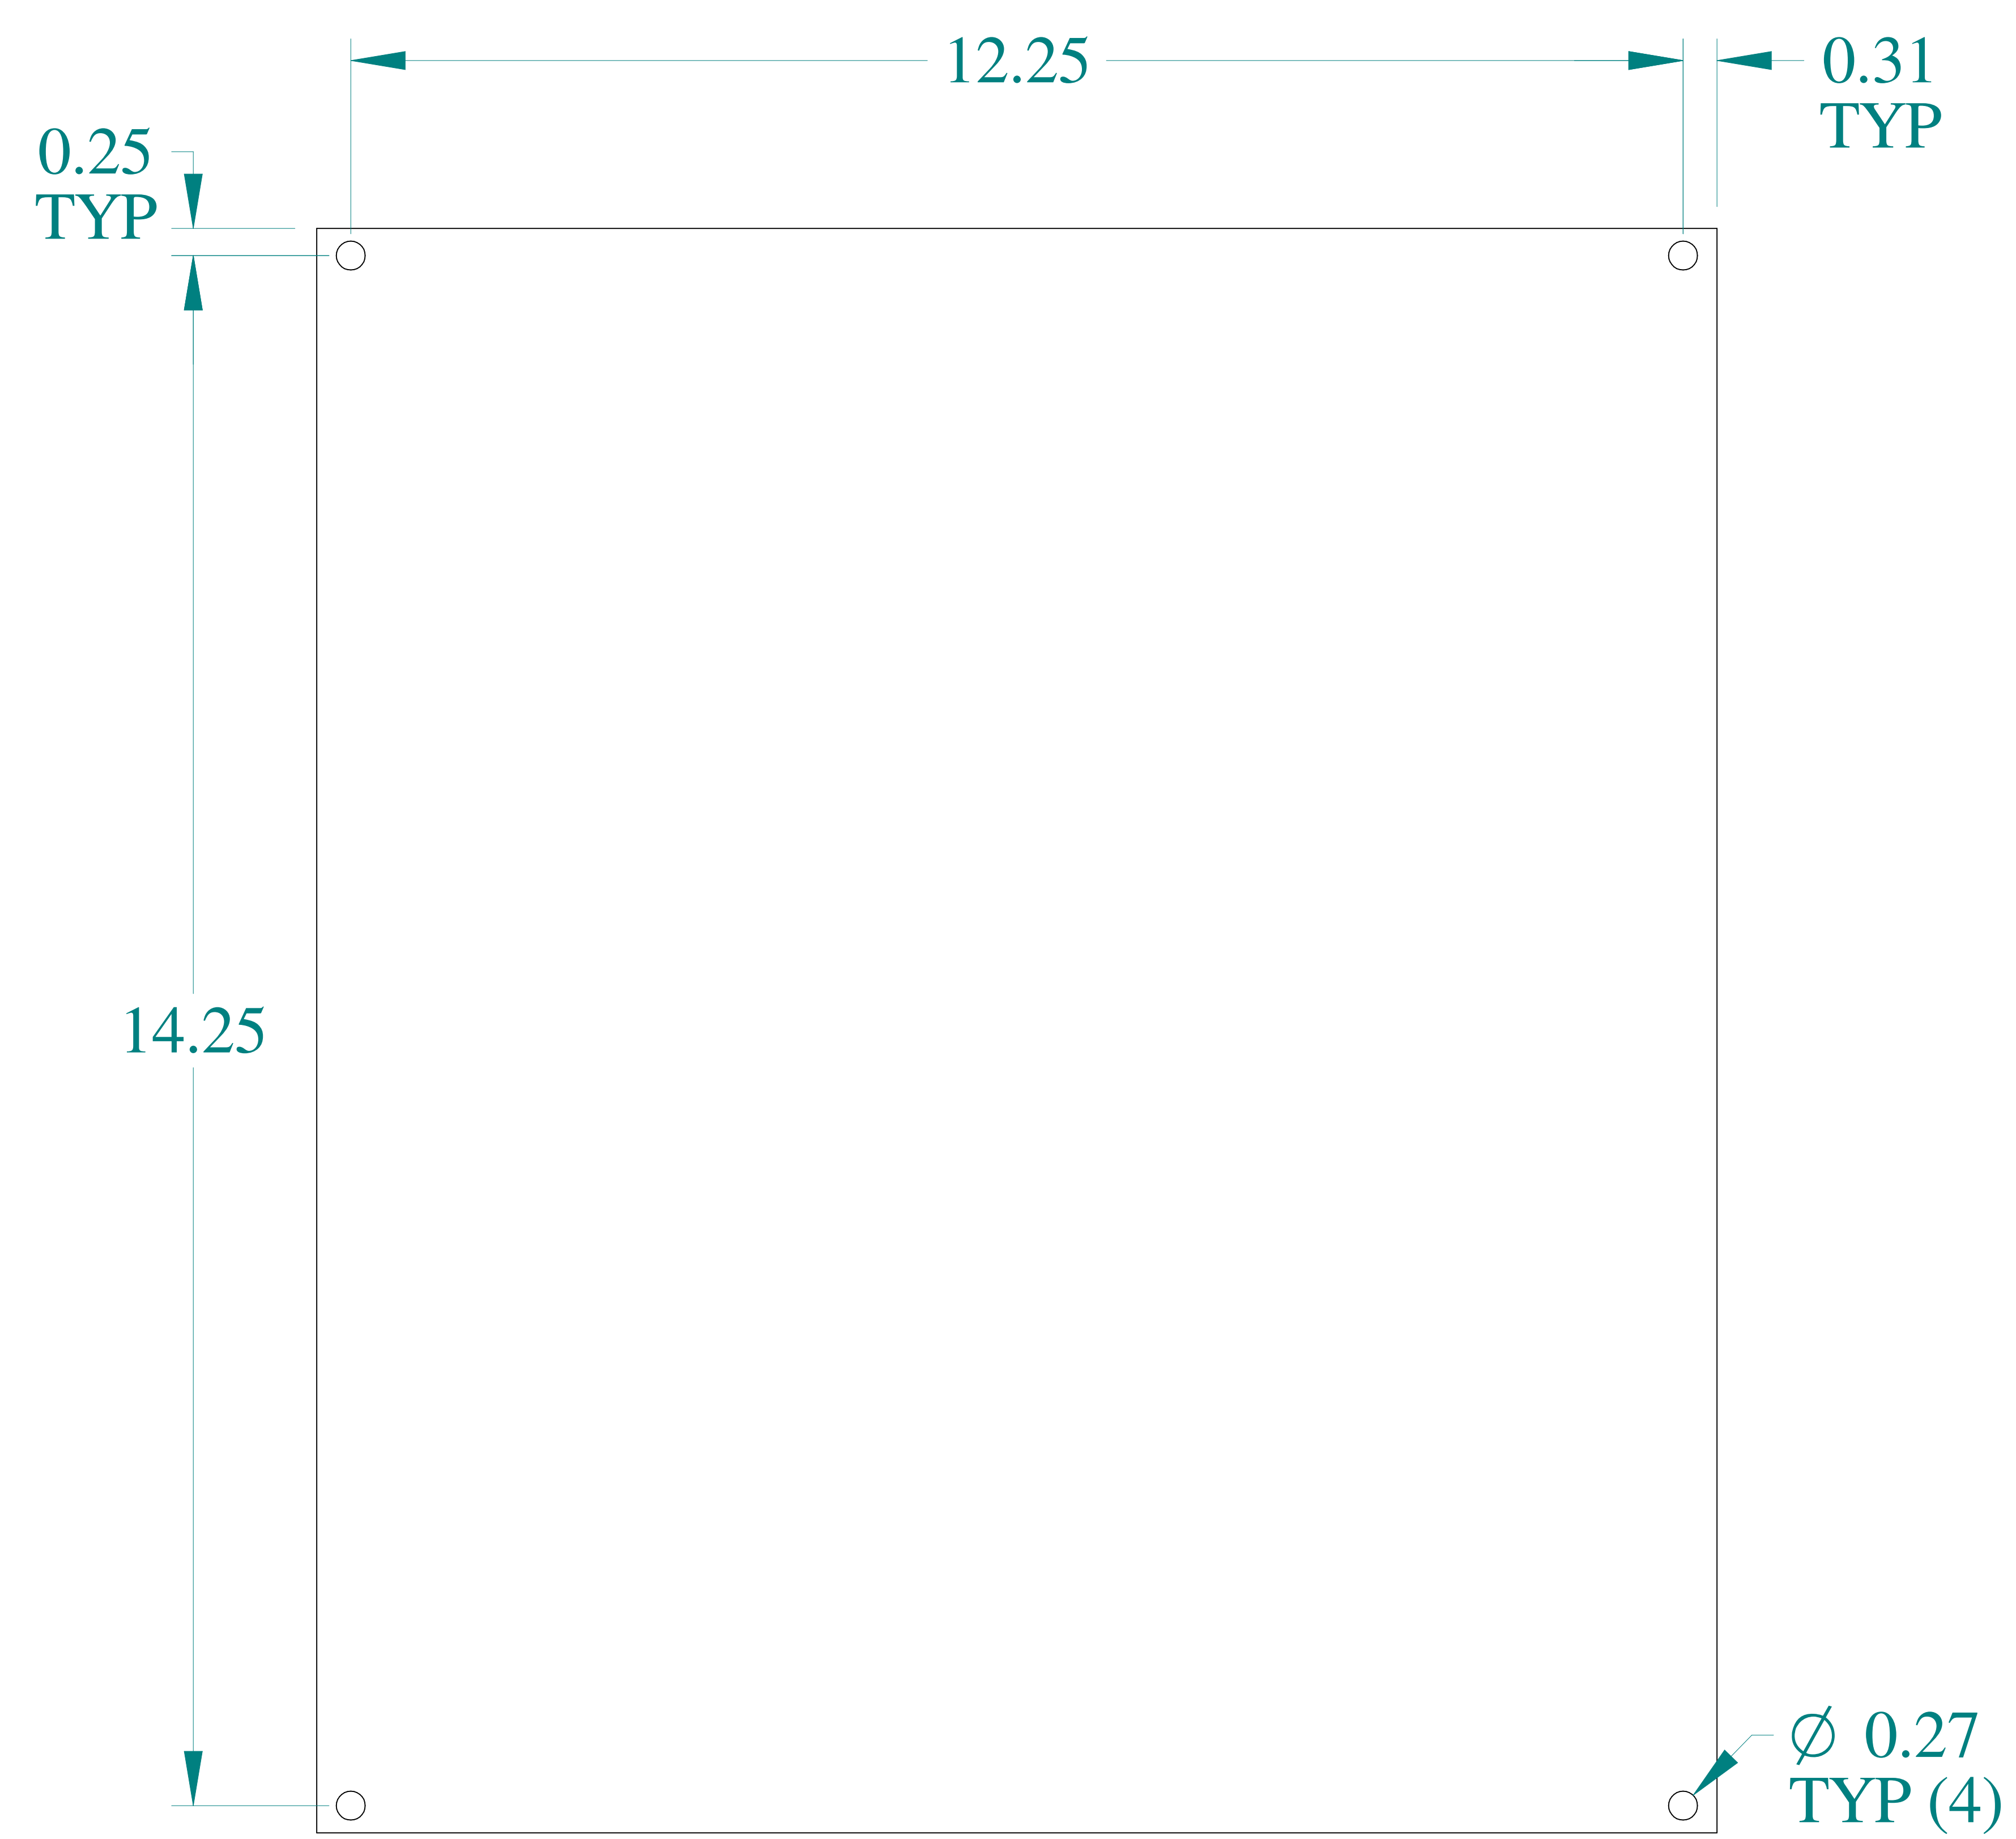

TOP VIEW

FRONT VIEW

SIDE VIEW

SIDE VIEW

ISOMETRIC VIEWS

**HAMMOND
MANUFACTURING®**
www.hammondmfg.com

Data subject to change without notice.

Part # : 14R1513SS