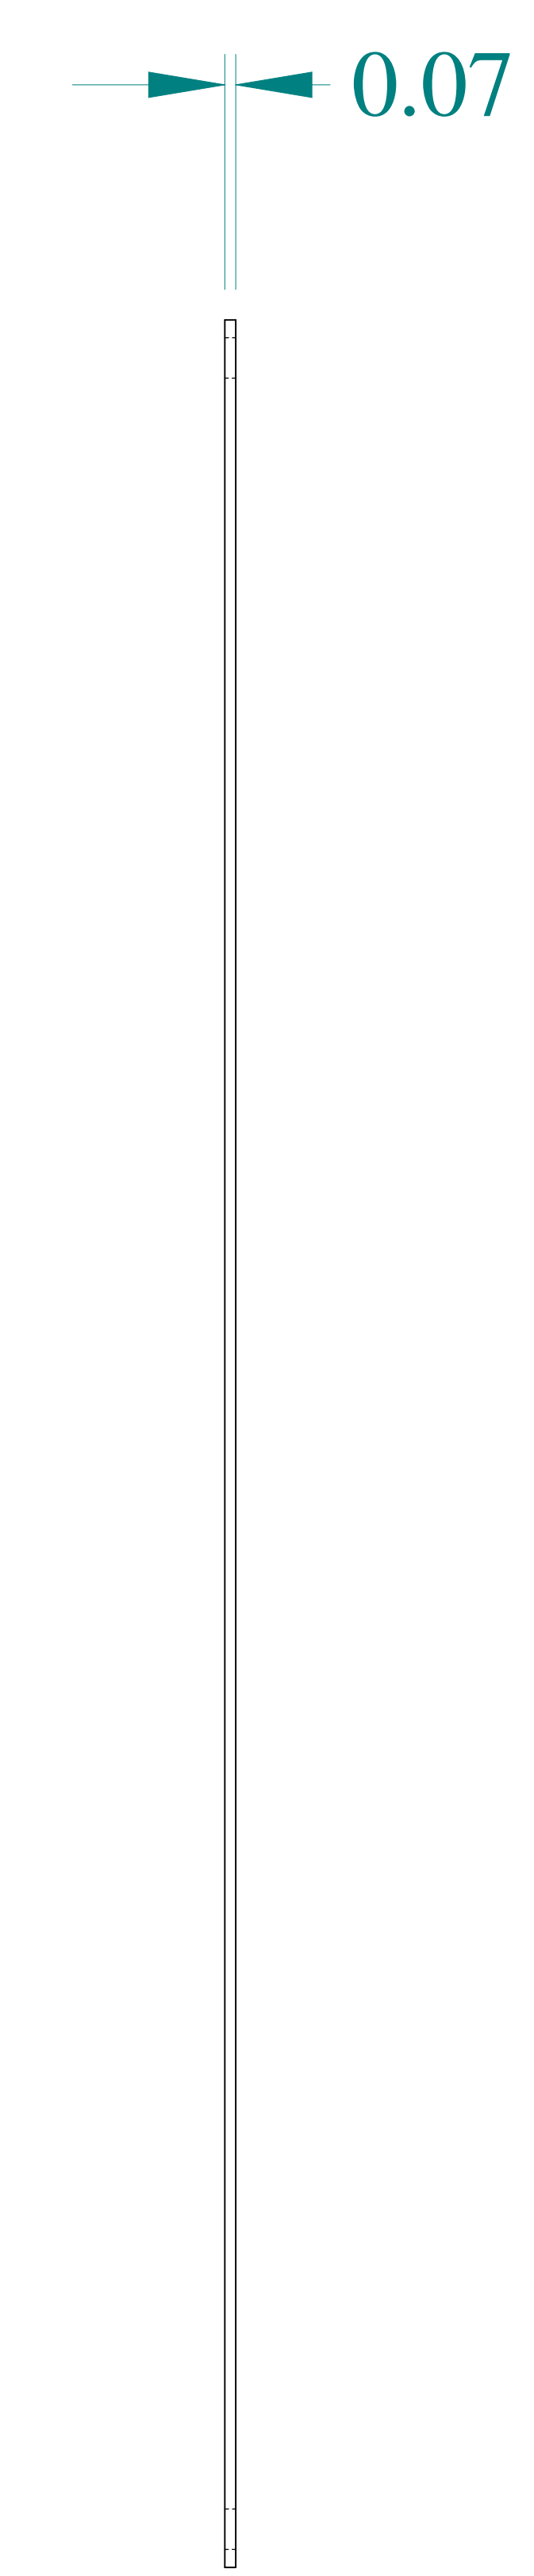

TOP VIEW

FRONT VIEW

SIDE VIEW

SIDE VIEW

ISOMETRIC VIEWS

**HAMMOND
MANUFACTURING®**
www.hammondmfg.com

Data subject to change without notice.

Part # : 14R1513SS