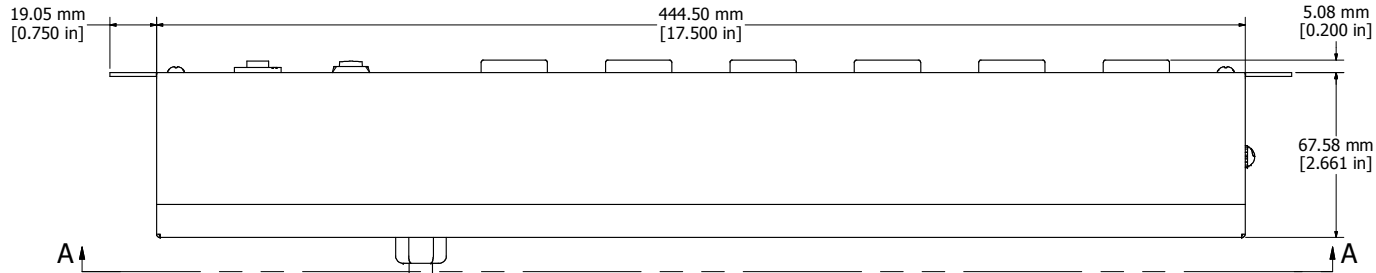

8 | 7 | 6 | 5 | 4 | 3 | 2 | 1

ASSEMBLY - VIEW FROM FRONT

ISOMETRIC VIEW

ASSEMBLY - VIEW FROM SIDE

ASSEMBLY - VIEW FROM BOTTOM

SECTION A-A

1582H6B1BKRA
Finish - Front - Black Painted Steel
Back - Black Painted Steel
Rated - 125 VAC, 60 Hz, 15 Amps
Approvals - CSA Certified Standards C22.2 (No. 21-95, 42-99)
- UL Recognized Standard UL1363