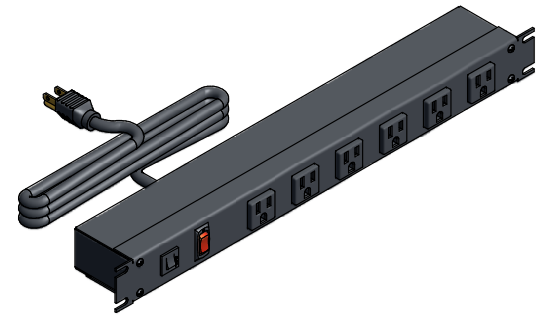

8 | 7 | 6 | 5 | 4 | 3 | 2 | 1

ASSEMBLY - VIEW FROM FRONT

ISOMETRIC VIEW

ASSEMBLY - VIEW FROM SIDE

ASSEMBLY - VIEW FROM BOTTOM

SECTION A-A

1582H6B1BKRA
Finish - Front - Black Painted Steel
Back - Black Painted Steel
Rated - 125 VAC, 60 Hz, 15 Amps
Approvals - CSA Certified Standards C22.2 (No. 21-95, 42-99)
- UL Recognized Standard UL1363