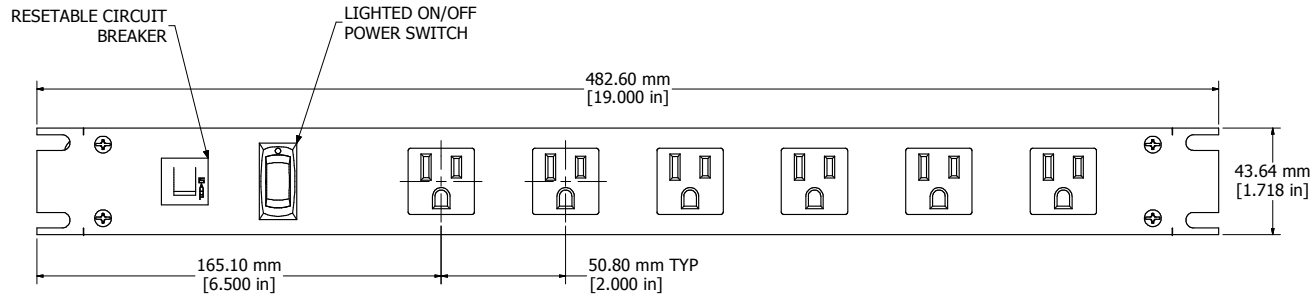

8 | 7 | 6 | 5 | 4 | 3 | 2 | 1

ASSEMBLY - VIEW FROM FRONT

ISOMETRIC VIEW

ASSEMBLY - VIEW FROM SIDE

ASSEMBLY - VIEW FROM BOTTOM

SECTION A-A

1582H6B1BKRA
Finish - Front - Black Painted Steel
Back - Black Painted Steel
Rated - 125 VAC, 60 Hz, 15 Amps
Approvals - CSA Certified Standards C22.2 (No. 21-95, 42-99)
- UL Recognized Standard UL1363