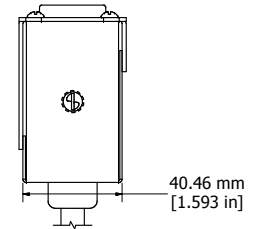

8 | 7 | 6 | 5 | 4 | 3 | 2 | 1

ASSEMBLY - VIEW FROM FRONT

ISOMETRIC VIEW

ASSEMBLY - VIEW FROM SIDE

ASSEMBLY - VIEW FROM BOTTOM

SECTION A-A

1582H6B1BKRA
Finish - Front - Black Painted Steel
Back - Black Painted Steel
Rated - 125 VAC, 60 Hz, 15 Amps
Approvals - CSA Certified Standards C22.2 (No. 21-95, 42-99)
- UL Recognized Standard UL1363