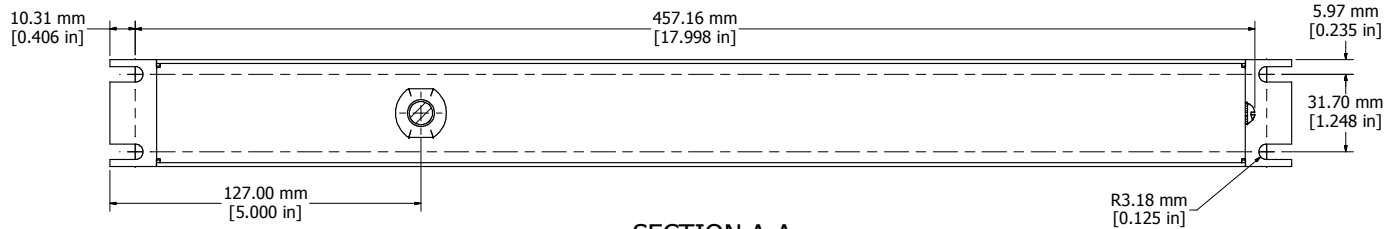

8 | 7 | 6 | 5 | 4 | 3 | 2 | 1

ASSEMBLY - VIEW FROM FRONT

ISOMETRIC VIEW

ASSEMBLY - VIEW FROM SIDE

ASSEMBLY - VIEW FROM BOTTOM

SECTION A-A

1582H6B1BKRA
Finish - Front - Black Painted Steel
Back - Black Painted Steel
Rated - 125 VAC, 60 Hz, 15 Amps
Approvals - CSA Certified Standards C22.2 (No. 21-95, 42-99)
- UL Recognized Standard UL1363