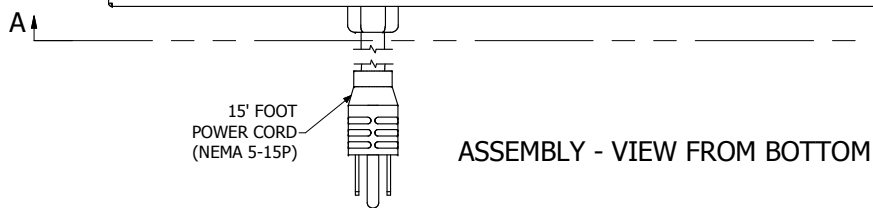

8 | 7 | 6 | 5 | 4 | 3 | 2 | 1

ASSEMBLY - VIEW FROM FRONT

ISOMETRIC VIEW

ASSEMBLY - VIEW FROM SIDE

ASSEMBLY - VIEW FROM BOTTOM

SECTION A-A

1582H6B1BKRA
Finish - Front - Black Painted Steel
Back - Black Painted Steel
Rated - 125 VAC, 60 Hz, 15 Amps
Approvals - CSA Certified Standards C22.2 (No. 21-95, 42-99)
- UL Recognized Standard UL1363