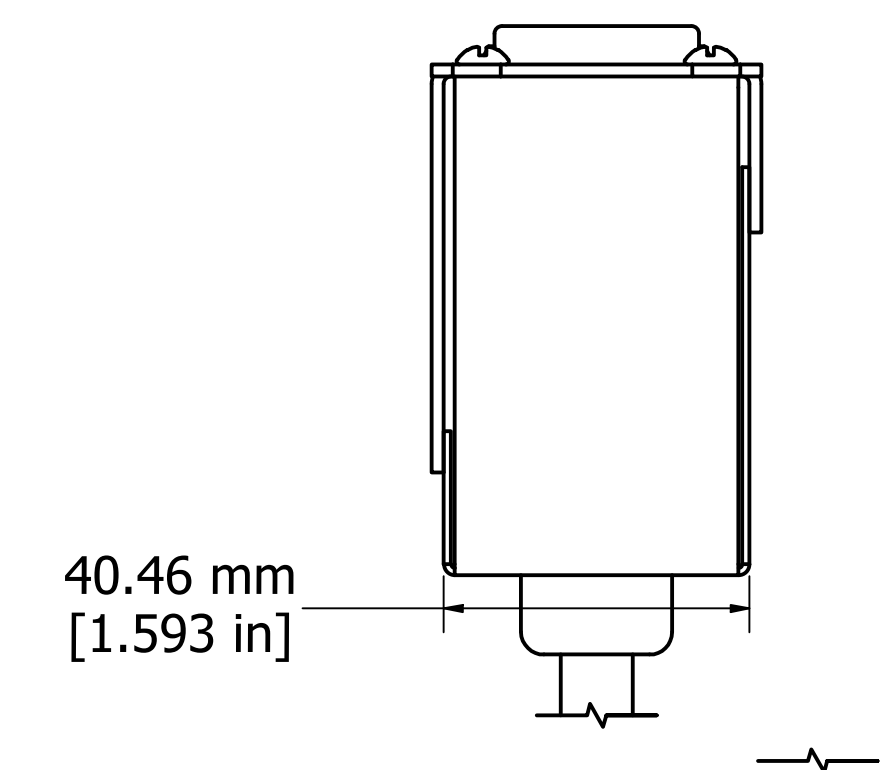

ISOMETRIC VIEW

ASSEMBLY - VIEW FROM SIDE

1582H6B1SBK
Finish - Front - Black Painted Steel
Back - Black Painted Steel
Rated - 125 VAC, 60 Hz, 15 Amps
Approvals - cURus Recognized to: UL1449 & C22.2 No. 269.3-17
Surge Specs - 1080 Joules, 75000 Amps Transient Current
- 500V Voltage Protection Rating (VPR)